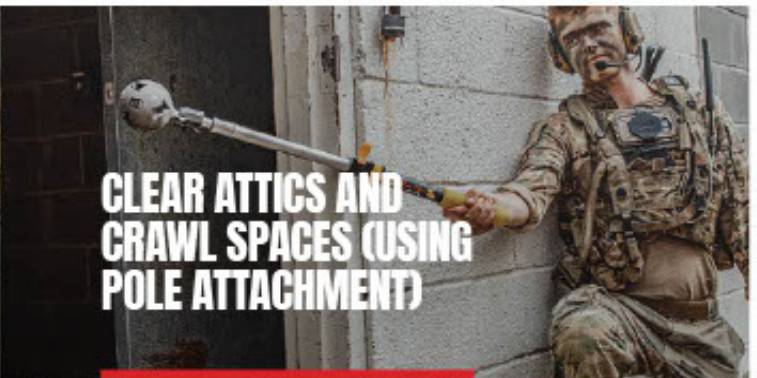

WE GOT YOUR SIX

360-DEGREE THROWABLE, TACTICAL CAMERAS

ENDLESS APPLICATIONS

No training necessary. Deploy in seconds.

joel@silent6.net

silent6.net

THROWABLE CAMERAS

REVOLUTIONARY REAL-TIME 360° VIDEO TECHNOLOGY

This allows multiple users to look in multiple directions on their devices at the same time — and it records the video in all directions.

Gain the unfair advantage. Keep your team safe.

**WIFI/4G & CLOUD
STREAMING
CAPABILITIES**

**LIGHTWEIGHT &
RUGGEDIZED (1.5LBS)**

**STABILIZED
OMNIDIRECTIONAL
VIDEO**

**TRANSMITTED
INSTANTLY TO
ANDROID/IOS
DEVICES**

**TWO-WAY AUDIO
& PRE-RECORDED
COMMANDS**

Actual Specs: 110mm

GO MOBILE

**TRADITIONAL CAMERAS MISS MOST OF THE ACTION.
NOTHING ESCAPES OUR VIEW.**

Panable 360-degree video allows you to view all angles in seconds.

K-9 CAMERAS

Keep your K-9 partner safe with instant 360-degree stabilized video and a lightweight custom fit.

ALL THE SAME GREAT FEATURES, BUT WITH INCREASED RANGE.