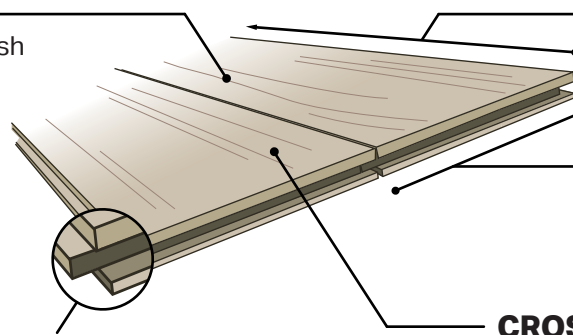

- Dynamic Weathering™

On 3 Colors:

- * Heritage
- * Tradition
- * Legacy

WELL BUILT

- 9/16" Thick Profile
- 4 mm Sawn Cut Hardwood Veneer
- Highest Caliber Precision Milling

GO LONG!

- Variable Lengths up to 6' 3"

7 1/2" EXTRA WIDE

- 31.1 Square Feet Per Box

CROSS CORE CONSTRUCTION™

- Versatile Installation Capabilities
- Engineered for Maximum Stability
- Renewably Sourced Core Material
- Cross Directional Substrate