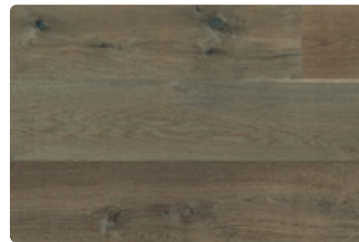

Distillery EUROPEAN OAK