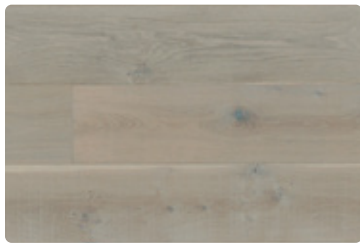

The
Vintage Loft
Collection

RealWoodFloors

Tavern

RealWoodFloors

The Vintage Loft Collection

BEAUTY + BRAWN

- Easy Clean, Closed Pore UV Cured Oil Finish
- Weathered and Reclaimed Textures
- Brushed To Reveal Authentic Grain
- 50 Year Residential Warranty
- Satin Matte Sheen

GO LONG!

- Variable Lengths up to 8'
- Exceeds Industry Standard

8 1/2" WIDE PLANK
- 22.75 sq ft per box

MULTI-PLY CORE

- Versatile Installation Capabilities
- Engineered for Maximum Stability
- Renewably Sourced Core Material
- Cross Directional Hardwood Substrate

WELL BUILT

- 9/16" Thick Profile
- 4mm Sawn Cut Hardwood Veneer
- Highest Caliber Precision Milling

DIVERSE PALETTE: Significant variation in color, contrast and texture are intentional and to be expected.