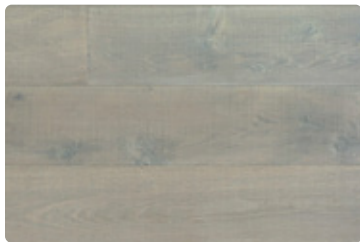

Harborside EUROPEAN OAK