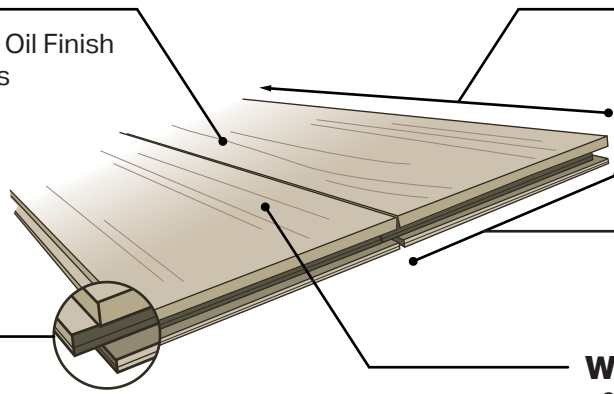

The
Vintage Loft
Collection

RealWoodFloors

Tavern

RealWoodFloors

The Vintage Loft Collection

BEAUTY + BRAWN

- Easy Clean, Closed Pore UV Cured Oil Finish
- Weathered and Reclaimed Textures
- Brushed To Reveal Authentic Grain
- 50 Year Residential Warranty
- Satin Matte Sheen

GO LONG!

- Variable Lengths up to 8'
- Exceeds Industry Standard

8 1/2" WIDE PLANK
- 22.75 sq ft per box

MULTI-PLY CORE

- Versatile Installation Capabilities
- Engineered for Maximum Stability
- Renewably Sourced Core Material
- Cross Directional Hardwood Substrate

WELL BUILT

- 9/16" Thick Profile
- 4mm Sawn Cut Hardwood Veneer
- Highest Caliber Precision Milling

DIVERSE PALETTE: Significant variation in color, contrast and texture are intentional and to be expected.