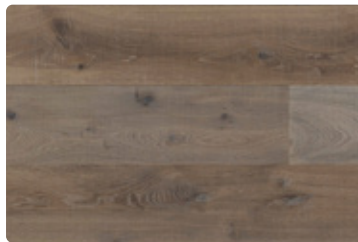

Millhouse EUROPEAN OAK