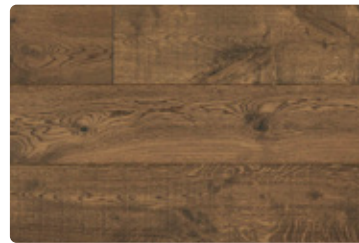

Tavern EUROPEAN OAK