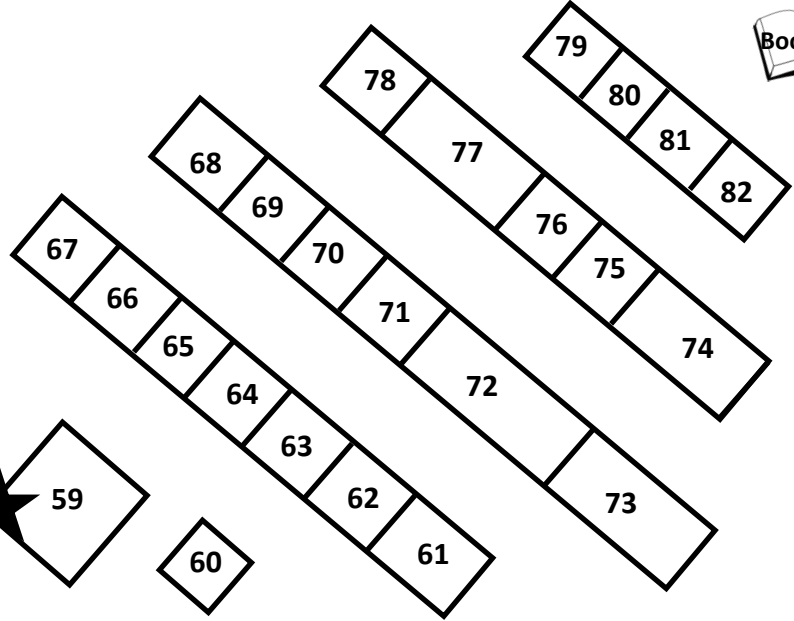

Park Avenue

Dressing Tents

9

8

20 19 18 17 16 15 14 13 12 11 10

Bleacher & Seating Area

21

Artist Check-In

22

MOV MCF Royalty

7
6
5
4
3
2
1

Festival HQ Buy your festival shirt!

59

55 56 57 58
54 53 52

50 51
49 48 47 46

45 44 43 42 41 40

39

29 30 31 32 33

23
24
25

26

27

28

37

38