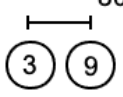

Selfie		Novice Regular 1						Designer: Daniel Edwards	
10	20	30	40	50	60	70			
110									110
100									100
90									90
80									80
70									70
60									60
50									50
40									40
30									30
20									20
10									10
10	20	30	40	50	60	70