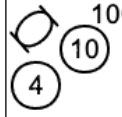

Selfie		Novice Regular 1						Designer: Daniel Edwards	
10	20	30	40	50	60	70			
110									110
100									100
90									90
80									80
70									70
60									60
50									50
40									40
30									30
20									20
10									10
10	20	30	40	50	60	70