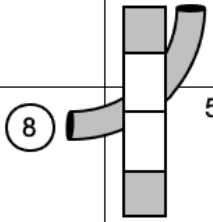

Selfie		Novice Regular 1						Designer: Daniel Edwards	
10	20	30	40	50	60	70			
110									110
100									100
90									90
80									80
70									70
60									60
50									50
40									40
30									30
20									20
10									10
10	20	30	40	50	60	70