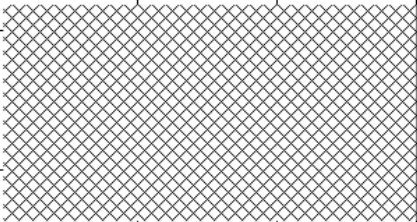

Selfie		Elite Regular 1						Designer: Daniel Edwards	
10	20	30	40	50	60	70			
110								110	
100								100	
90								90	
80								80	
70								70	
60								60	
50								50	
40								40	
30								30	
20								20	
10								10	
10	20	30	40	50	60	70		10	

FRIDAY

Bonus Sequences
 1-6
 6-10
 10-14
 14-22

Selfie		Open Regular 1						Designer: Daniel Edwards	
	10	20	30	40	50	60	70		
110				(8) □ (16)					110
100		(17) ↙							100
90			□ (7)		(9) (6)				90
80	(18)								80
70					(10)				70
60									60
50									50
40									40
30	(19)								30
20									20
10									10
	10	20	30	40	50	60	70		