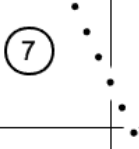

Selfie		Novice Regular 1						Designer: Daniel Edwards	
10	20	30	40	50	60	70			
110									110
100									100
90									90
80									80
70									70
60									60
50									50
40									40
30									30
20									20
10									10
10	20	30	40	50	60	70