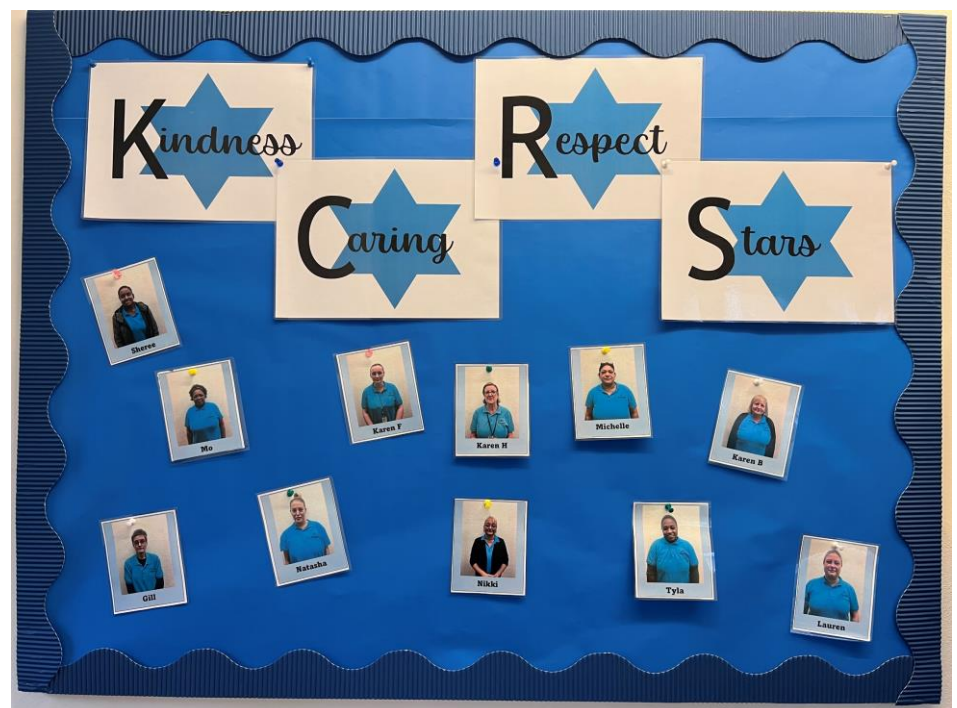

It Ain't What You Do
It's the Way That You
Do It!!!

TUcare

KCR STARS OF MARCH

Lots of Nominations this month and our new board is up so I have taken a picture for you all to see our KCR Stars shining up on the wall. Please remember we are asking carers and customers to let us know if a carer goes above and beyond to be **Kind**, ensure our customers and other carers feel **Comfortable** and are being **Respectful** again to all customers and carers. To nominate a carer for a **KCR Star** please email your nomination and reason for your nomination to bromley@tucare.co.uk