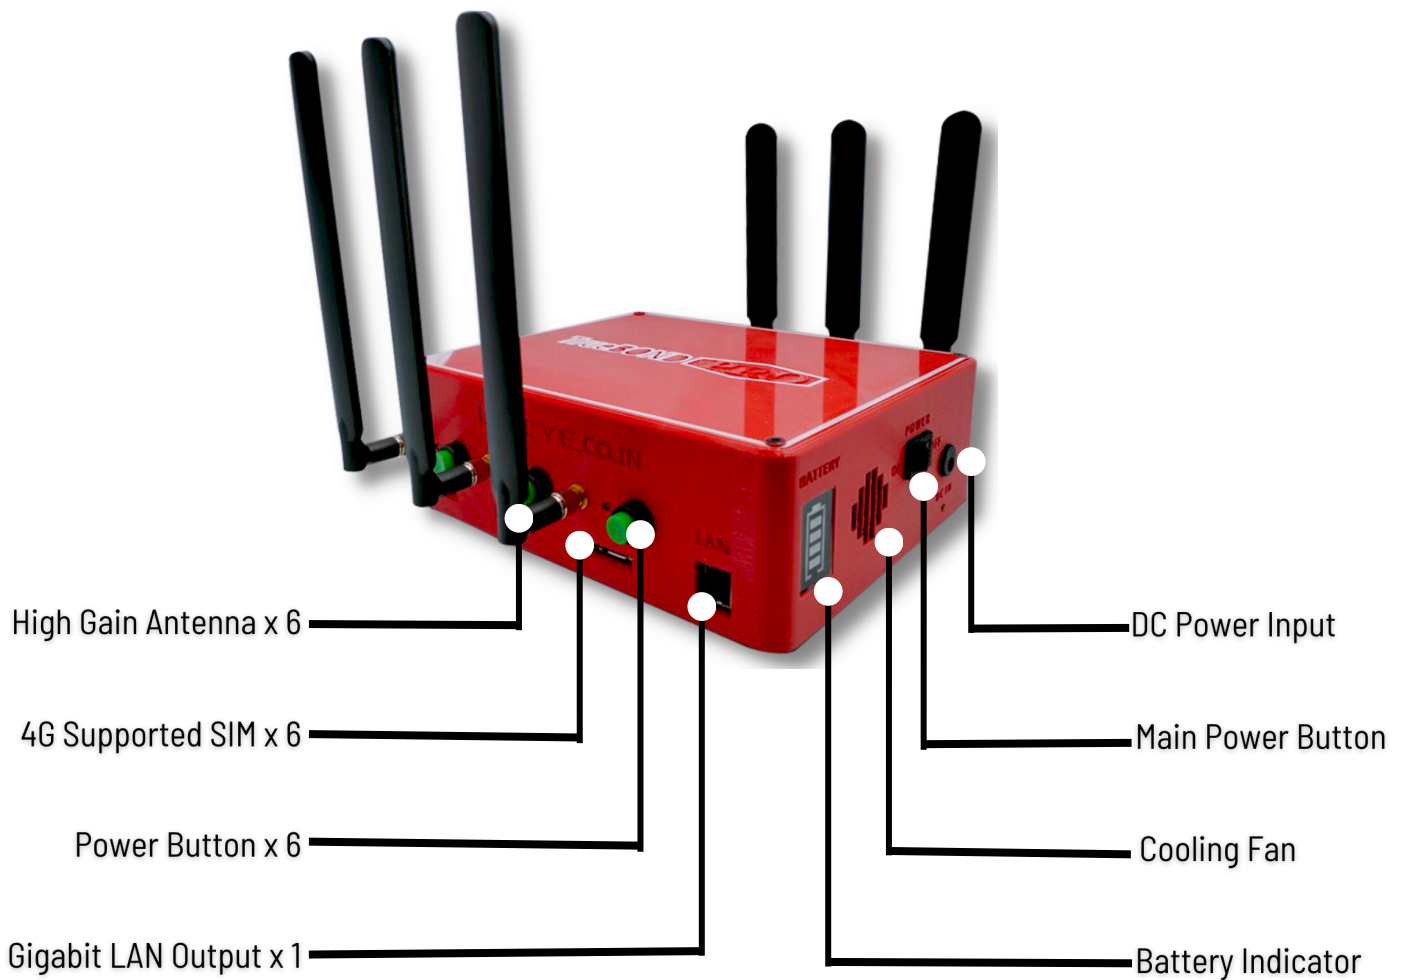

Secure Tunnelling

TureBOND PRO is An Innovative Router Developed for Enterprise Applications That depend on **LTE, 4G, and 3G**.

It is Equipped with **7 Inputs** and **2 Output**.
Inputs are **6 x LTE SIM Slot** and **1 x WWAN**.
Output is **Gigabit LAN & Wi-Fi 5GHz**.

TureBOND PRO Design to serve Live Streaming or High-Speed Upload Witch Known as a Critical Application for **Mobile Broadband** and **4G, 3G**.

1:1 Server Bandwidth

Free Upto 1 Year with device

1:1 Bandwidth

Remote Access

Premium Support

Quad Core CPU

2GB RAM + 25GB SSD

Real Time Dashboards

 DC Input: 12V-19V Variable DC Input

 Temperature Range: 5° to +75°C

 Dimensions: 200*160*75 mm

⚡ DC Input: 12V-19V Variable DC Input

🌡️ Temperature Range: 5° to +75°C

📏 Dimensions: 200*160*75 mm

📖 Weight: 1340 gm

Preliminary Datasheet, Subject to Changes | 2023/01

© Copyright by Liveye.co.in

Support & Sales: liveyeindia@gmail.com