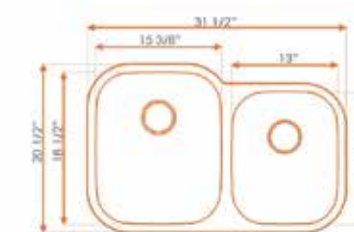

SINKS

18 GAUGE
Undermount Premium
Stainless Steel Sinks
made in TURKEY

Otto

OTTO-2318 (301)
bowl size: 21 1/8" x 15 3/16" x 9"d

OTTO-3018 (309)
bowl size: 28" x 16 1/8" x 9"d

OTTO-5050 (206)
left bowl: 14 9/16" x 16 9/16" x 9"d
right bowl: 14 9/16" x 16 9/16" x 9"d

OTTO-2321 (307)
bowl size: 21 1/2" x 19" x 9"d

OTTO-6040 (903)
left bowl: 15 3/8" x 18 1/2" x 9"d
right bowl: 13" x 16 1/8" x 8"d

OTTO-7030 (905)
left bowl: 17 3/4" x 18 1/2" x 9"d
right bowl: 10 5/8" x 16 1/8" x 7"d