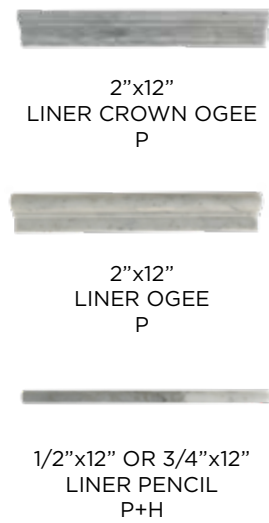

IMPERIAL CARRARA

2"x2"
SQUARE
P