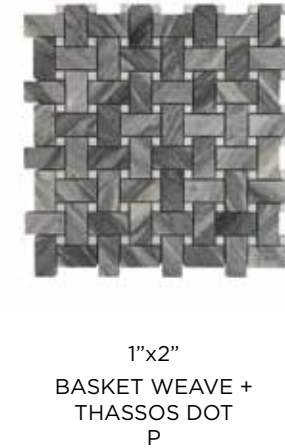

2"X2"
HEXAGON
P

3"X3"
HEXAGON
P

MAG 915
TEAR DROP ARABESCATO &
PURE WHITE
P

WJ 925
ANTIQUE ARABESCATO &
CLEAR WHITE GLASS
P

WJ 926
ANTIQUE ARABESCATO &
CLEAR GRAY GLASS
P

BARDIGLIO

Bardiglio is a gorgeous colored tile that would make a wonderful accent wall. This tile would also look great as a dark floor which hides dirt and other imperfections well. The colors of bardiglio are a beautiful set that you can't help but to appreciate!