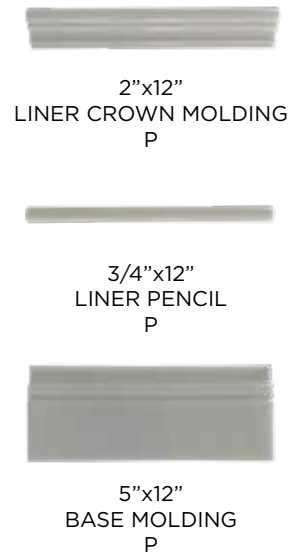

THASSOS

P = POLISHED | M = MATTE | T = TUMBLED | H = HONED | B = BULLNOSE