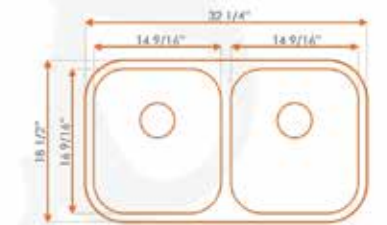

SINKS

18 GAUGE
Undermount Premium
Stainless Steel Sinks
made in TURKEY

Otto

OTTO-2318 (301)
bowl size: 21 1/8" x 15 3/16" x 9"d

OTTO-3018 (309)
bowl size: 28" x 16 1/8" x 9"d

OTTO-5050 (206)
left bowl: 14 9/16" x 16 9/16" x 9"d
right bowl: 14 9/16" x 16 9/16" x 9"d

OTTO-2321 (307)
bowl size: 21 1/2" x 19" x 9"d

OTTO-6040 (903)
left bowl: 15 3/8" x 18 1/2" x 9"d
right bowl: 13" x 16 1/8" x 8"d

OTTO-7030 (905)
left bowl: 17 3/4" x 18 1/2" x 9"d
right bowl: 10 5/8" x 16 1/8" x 7"d