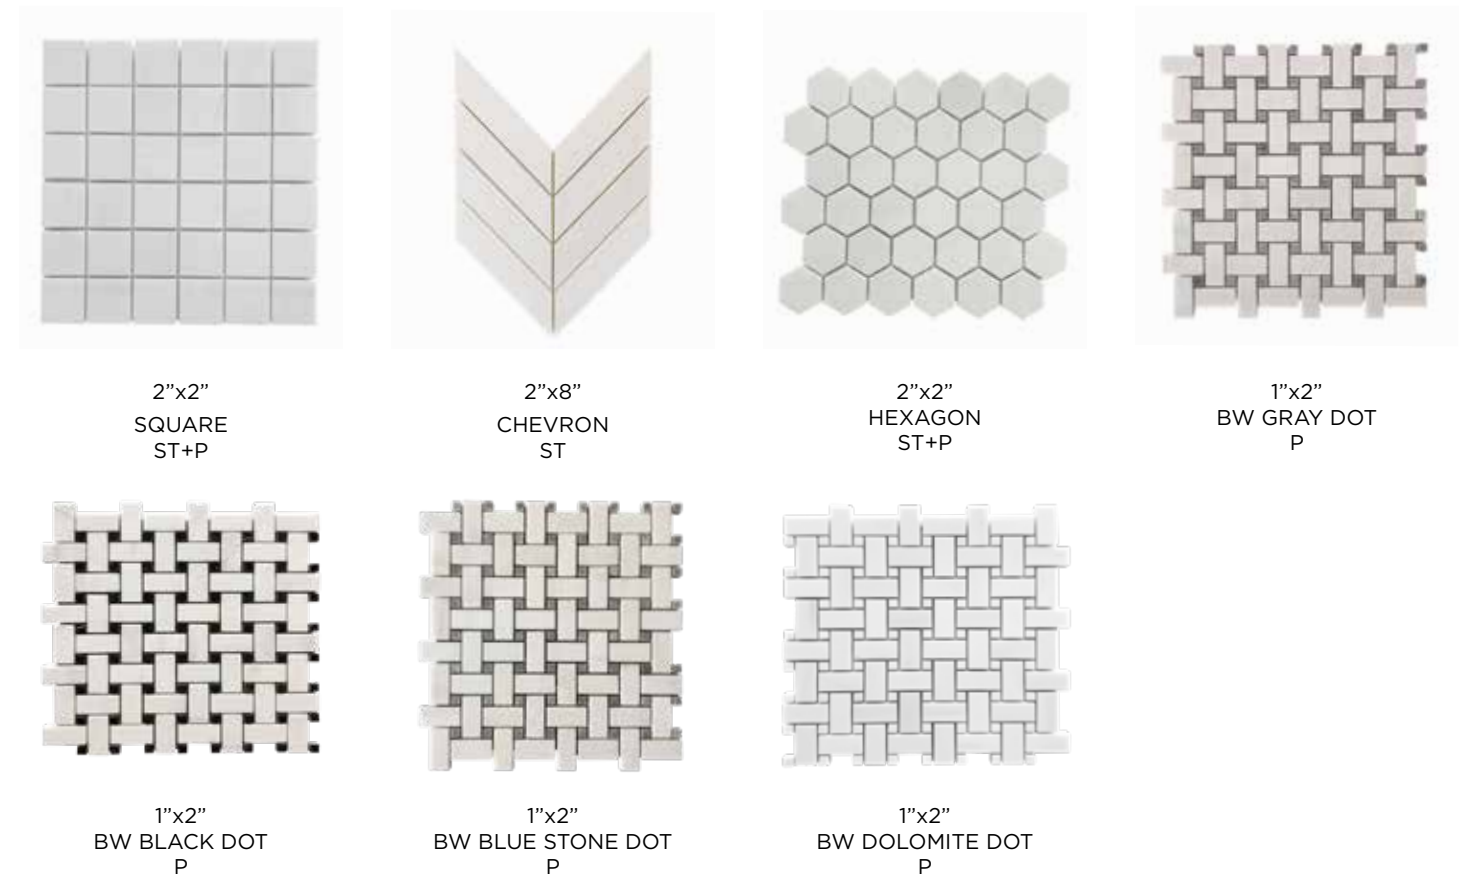

DOLOMITE

P = POLISHED | M = MATTE | T = TUMBLED | H = HONED | B = BULLNOSE