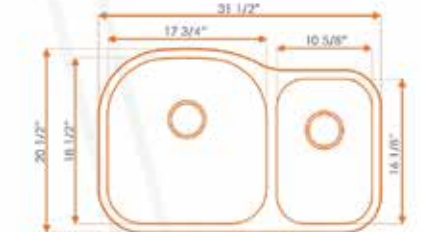

SINKS

18 GAUGE
Undermount Premium
Stainless Steel Sinks
made in TURKEY

Otto

OTTO-2318 (301)
bowl size: 21 1/8" x 15 3/16" x 9"d

OTTO-3018 (309)
bowl size: 28" x 16 1/8" x 9"d

OTTO-5050 (206)
left bowl: 14 9/16" x 16 9/16" x 9"d
right bowl: 14 9/16" x 16 9/16" x 9"d

OTTO-2321 (307)
bowl size: 21 1/2" x 19" x 9"d

OTTO-6040 (903)
left bowl: 15 3/8" x 18 1/2" x 9"d
right bowl: 13" x 16 1/8" x 8"d

OTTO-7030 (905)
left bowl: 17 3/4" x 18 1/2" x 9"d
right bowl: 10 5/8" x 16 1/8" x 7"d