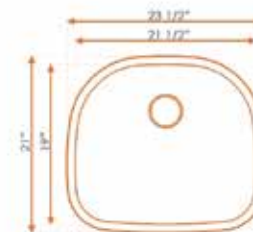

SINKS

18 GAUGE
Undermount Premium
Stainless Steel Sinks
made in TURKEY

Otto

OTTO-2318 (301)
bowl size: 21 1/8" x 15 3/16" x 9"d

OTTO-3018 (309)
bowl size: 28" x 16 1/8" x 9"d

OTTO-5050 (206)
left bowl: 14 9/16" x 16 9/16" x 9"d
right bowl: 14 9/16" x 16 9/16" x 9"d

OTTO-2321 (307)
bowl size: 21 1/2" x 19" x 9"d

OTTO-6040 (903)
left bowl: 15 3/8" x 18 1/2" x 9"d
right bowl: 13" x 16 1/8" x 8"d

OTTO-7030 (905)
left bowl: 17 3/4" x 18 1/2" x 9"d
right bowl: 10 5/8" x 16 1/8" x 7"d