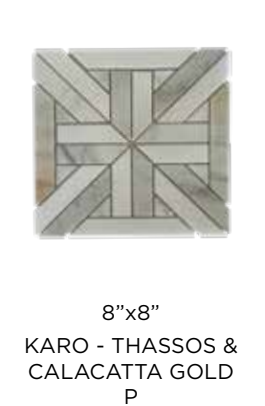

THASSOS

P = POLISHED | M = MATTE | T = TUMBLED | H = HONED | B = BULLNOSE