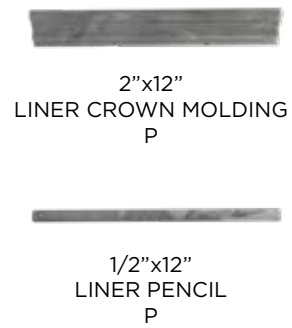

BLUE ARGENTINO

1"x2.5"
HERRINGBONE
P