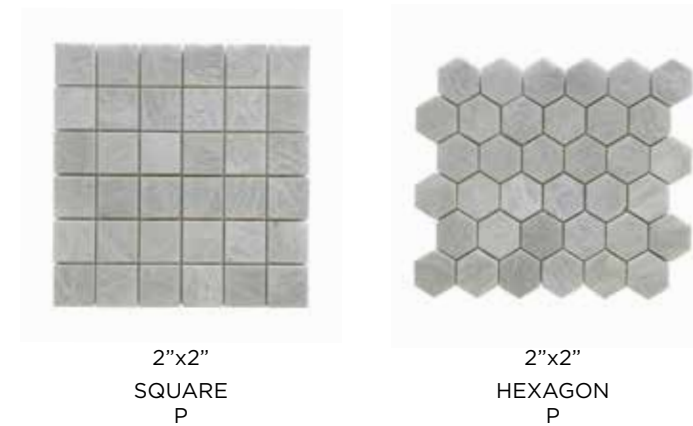

ICEBERG

The Iceberg marble collection would look fabulous in a bathroom as it would make the room sparkle. The bright colors of thi stile with the light grey hues would be great to cover any dust or dirt that would come about!