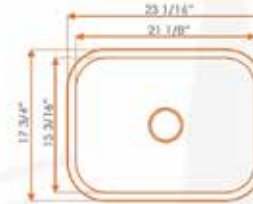

SINKS

18 GAUGE
Undermount Premium
Stainless Steel Sinks
made in TURKEY

Otto

OTTO-2318 (301)
bowl size: 21 1/8" x 15 3/16" x 9"d

OTTO-3018 (309)
bowl size: 28" x 16 1/8" x 9"d

OTTO-5050 (206)
left bowl: 14 9/16" x 16 9/16" x 9"d
right bowl: 14 9/16" x 16 9/16" x 9"d

OTTO-2321 (307)
bowl size: 21 1/2" x 19" x 9"d

OTTO-6040 (903)
left bowl: 15 3/8" x 18 1/2" x 9"d
right bowl: 13" x 16 1/8" x 8"d

OTTO-7030 (905)
left bowl: 17 3/4" x 18 1/2" x 9"d
right bowl: 10 5/8" x 16 1/8" x 7"d