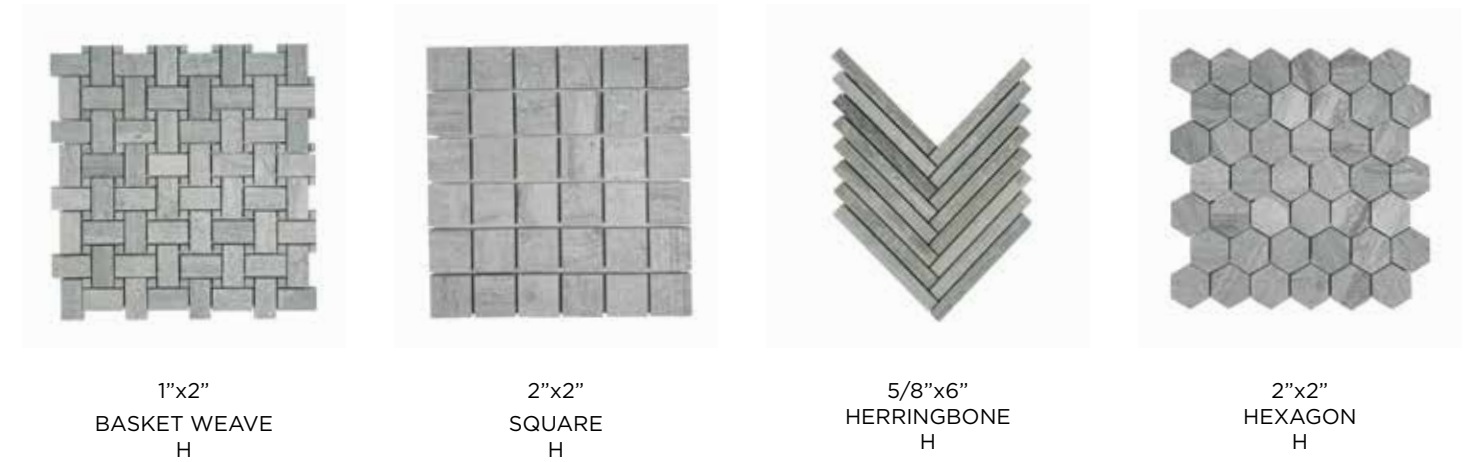

BLUEWOOD

The Blue Wood collection is a simply gorgeous collection. Create the perfect bathroom with these muted colors. This color style would also look wonderful as flooring to a room. Grab some inspiration from these room scenes using this gorgeous material!