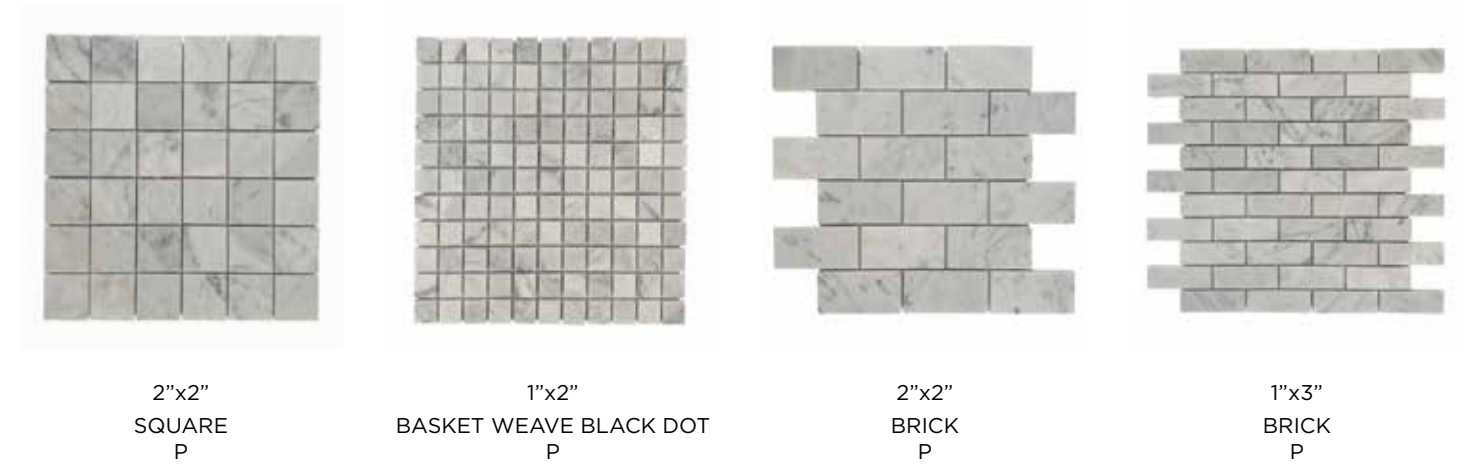

BIANCO CARRARA

The Bianco Carrara collection is one that has an option for everyone. this gorgeous light colored marble would look wonderful placed anywhere. If used for flooring the bright colors of this marble will brighten up the room!