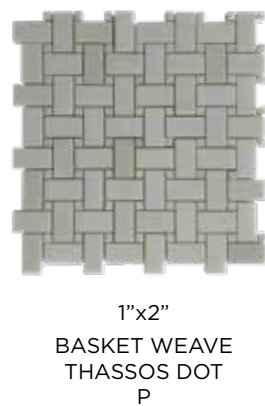

THASSOS

P = POLISHED | M = MATTE | T = TUMBLED | H = HONED | B = BULLNOSE