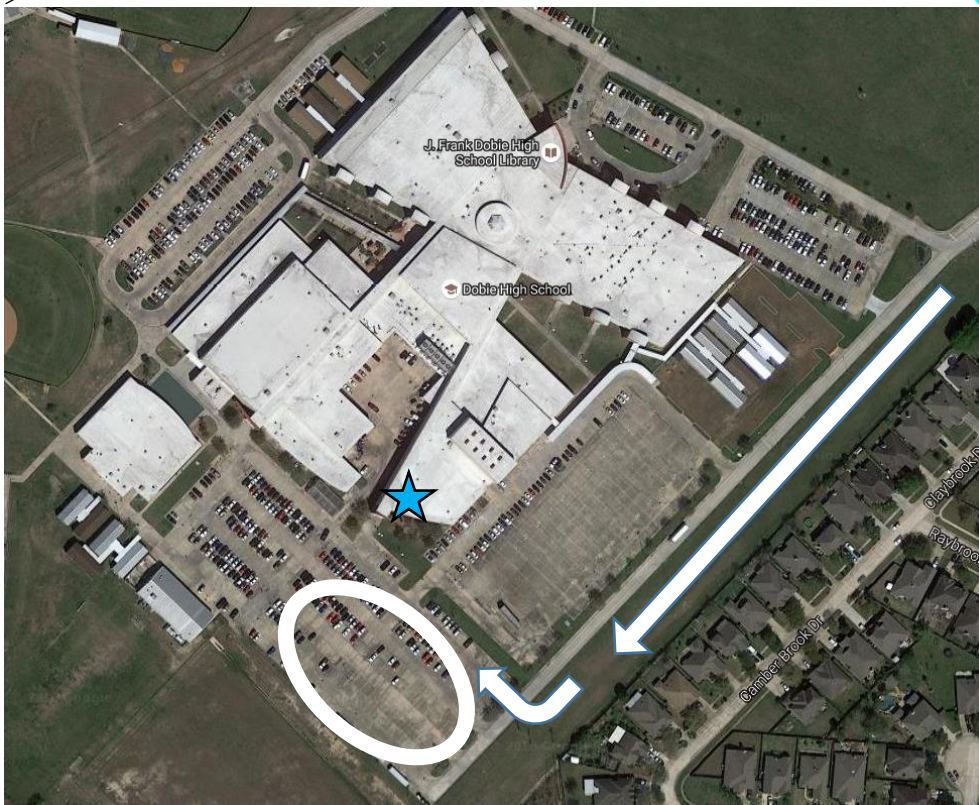

Dobie High School

10220 Blackhawk Boulevard, Houston, TX 77089

Blackhawk Blvd.

Dobie High School is located behind Moore Elementary. There is a rather long drive with two stop signs leading onto the campus from Blackhawk Blvd. Head to the very rear of the school and park in the area of the parking lot this is circled. Enter the building at the Entrance labeled "Auditorium" (the star on the map).