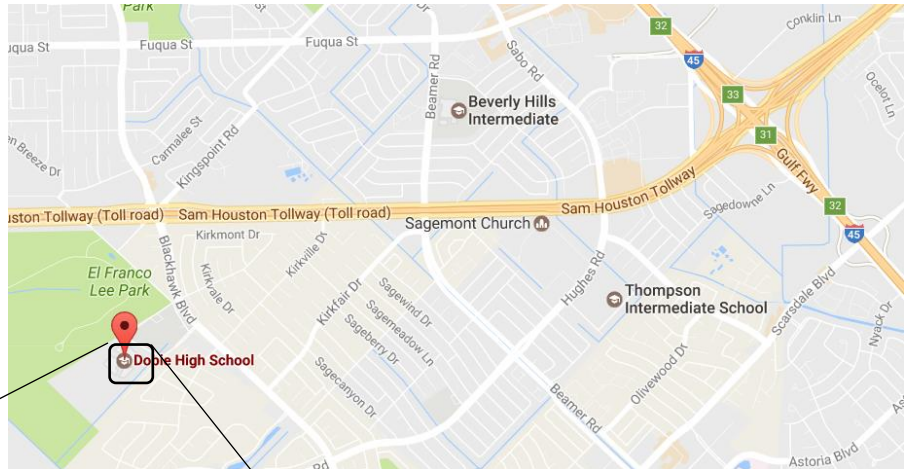

Dobie High School

10220 Blackhawk Boulevard, Houston, TX 77089

Blackhawk Blvd.

Dobie High School is located behind Moore Elementary. There is a rather long drive with two stop signs leading onto the campus from Blackhawk Blvd. Head to the very rear of the school and park in the area of the parking lot this is circled. Enter the building at the Entrance labeled "Auditorium" (the star on the map).