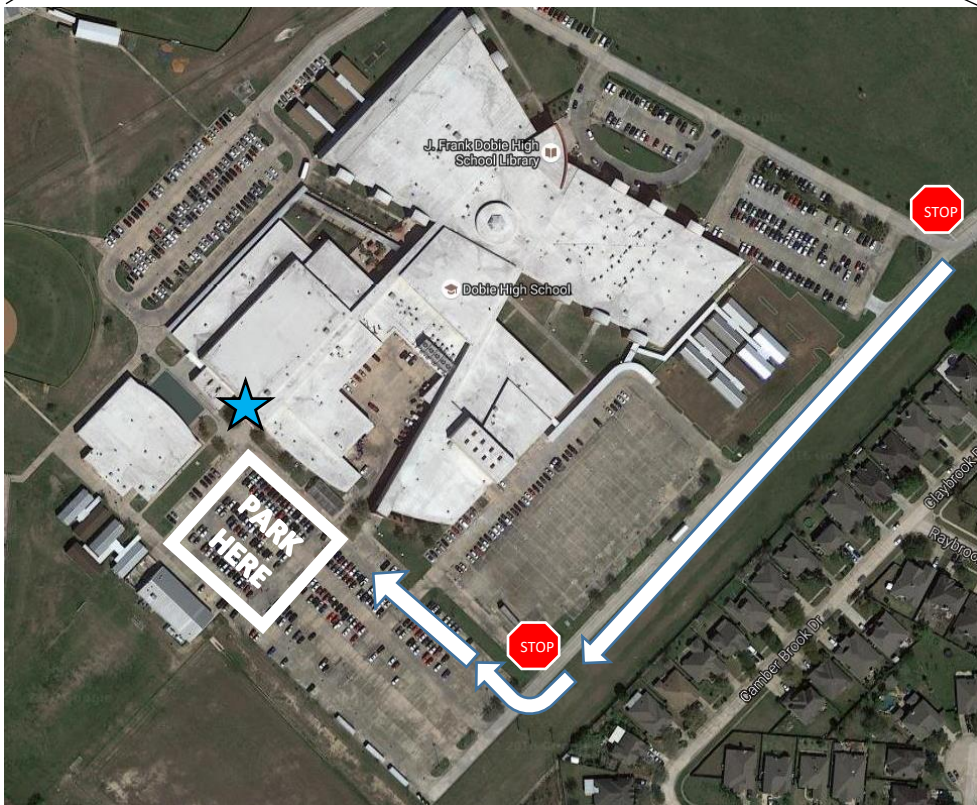

Dobie High School

10220 Blackhawk Boulevard, Houston, TX 77089

The entrance for Dobie High School is located past Moore Elementary on Blackhawk Blvd. Look for an orange Dobie High School Sign. Immediately after the sign, there is a rather long drive with two stop signs leading onto the campus from Blackhawk Blvd. Follow the arrows on the map above and park in the area of the blue star.

Enter the building at GYMNASIUM entrance and proceed to follow the signs down the hall.