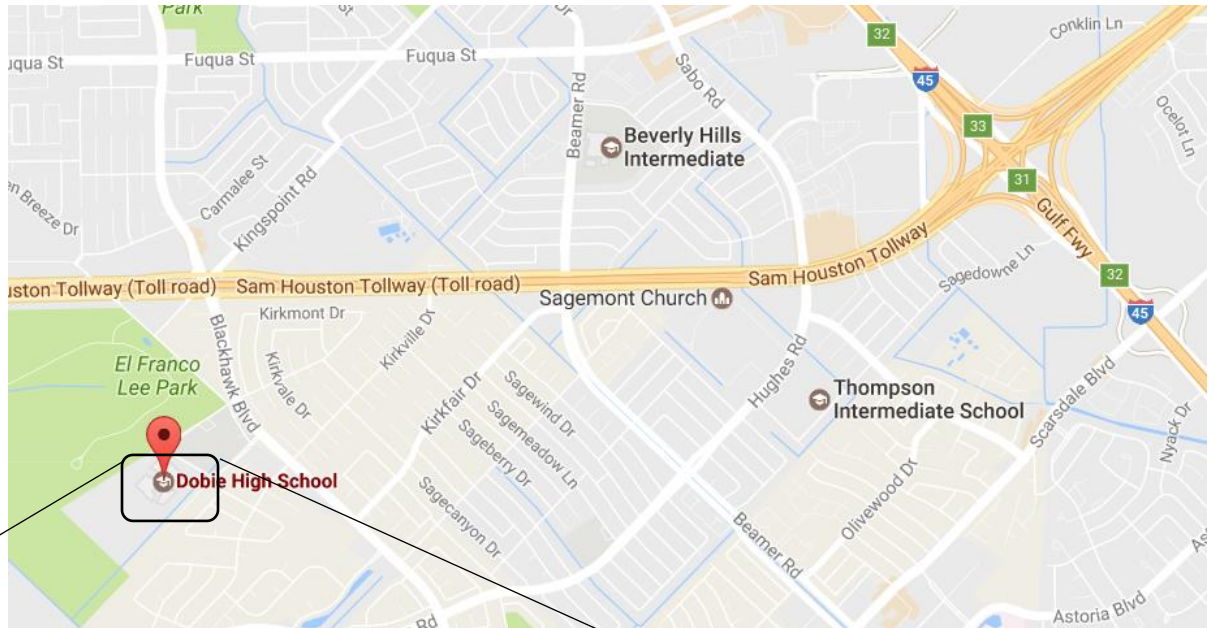

Dobie High School

10220 Blackhawk Boulevard, Houston, TX 77089

The entrance for Dobie High School is located past Moore Elementary on Blackhawk Blvd. Look for an orange Dobie High School Sign. Immediately after the sign, there is a rather long drive with two stop signs leading onto the campus from Blackhawk Blvd. Follow the arrows on the map above and park in the area of the blue star.

Enter the building at GYMNASIUM entrance and proceed to follow the signs down the hall.