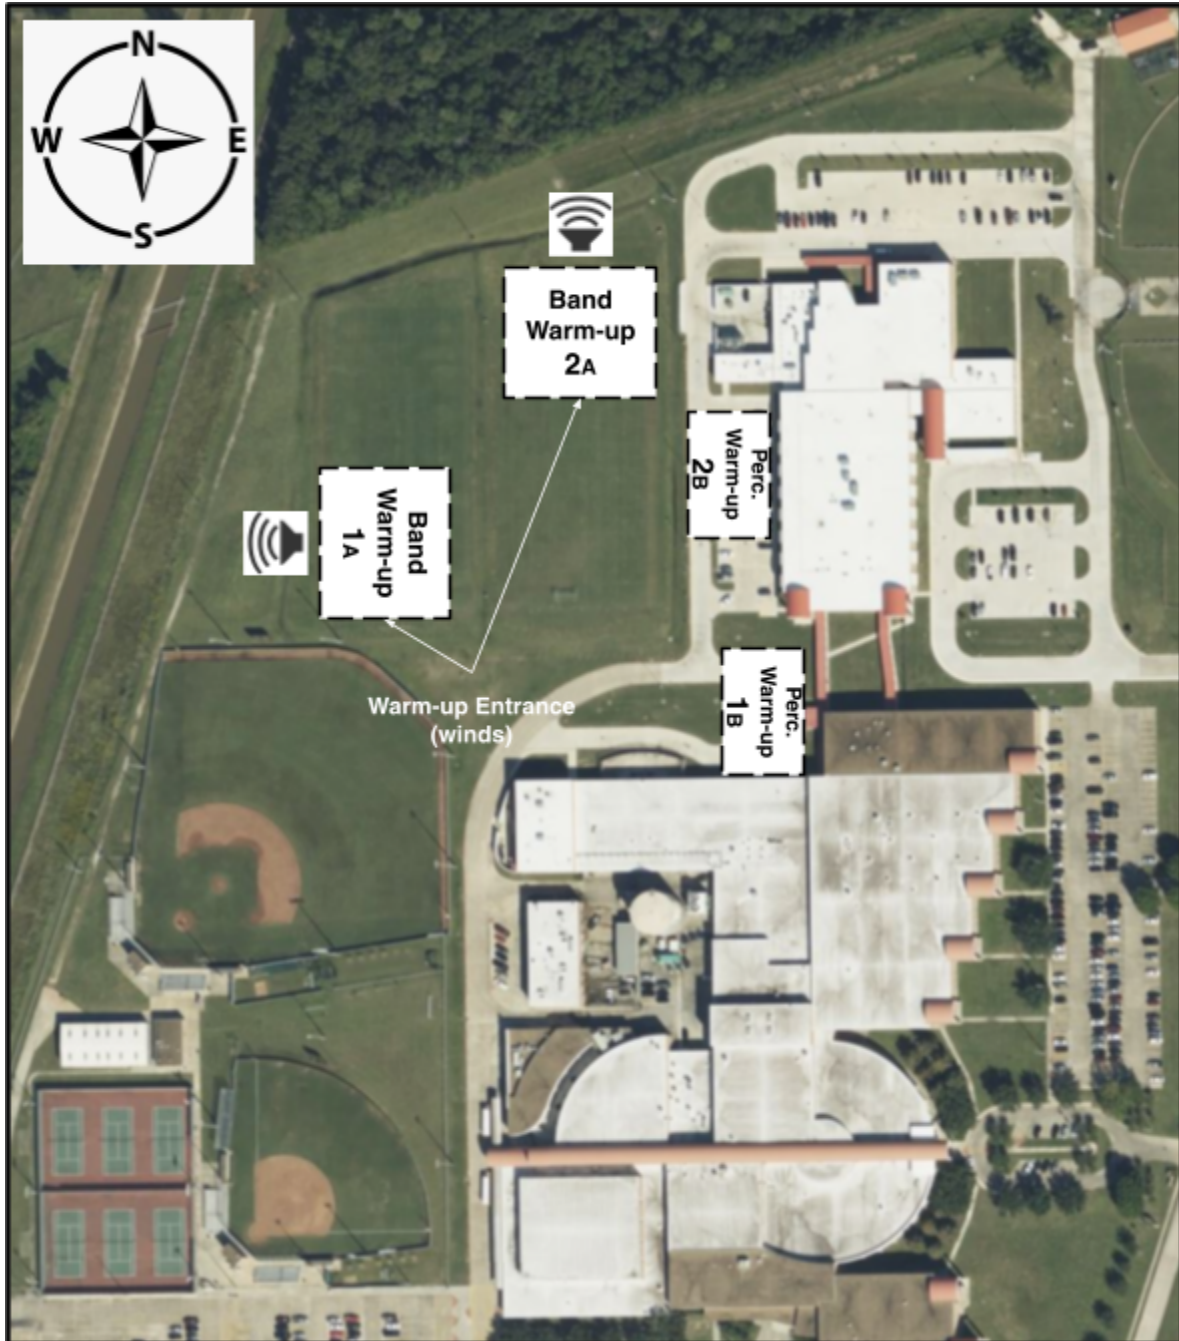

Galena Park ISD | Athletic Stadium
15025 Wallisville RD, Houston, TX 77049

Warm-Up Area Map

- There are two large areas for band warm-up on the practice soccer fields (Band Warm-up 1A & Band Warm-up 2A)
- There are two additional areas available for battery percussion warm-up (Perc. Warm-up 1B & Perc. Warm-up 2B)
- Please face WWs & Brass away from the other band warm-up area (play in the direction of the 📶 symbol)
- If you choose to have battery percussion warm-up with your WWs & Brass, please position them as far away from the other band warm-up area as possible
- Access to the two soccer fields is only available from the south, marked “warm-up entrance (winds)”, as there is a drainage ditch that runs along the east, west & north perimeters