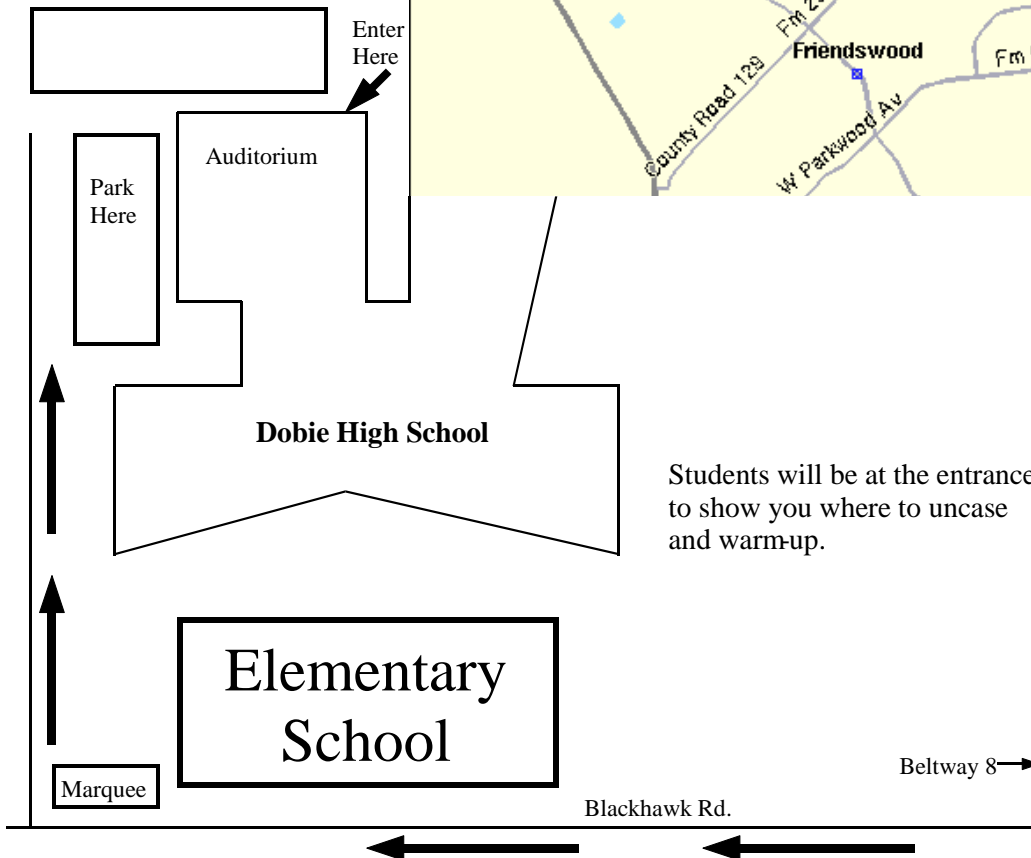

## Map to Dobie

Blackhawk Rd.—Same exit as Beamer off the Beltway coming from IH-45. Go through the light at Beamer and take a Left at the next street. The school is a half mile down on the right. Enter the driveway immediately past the elementary school.

Direction to Best Western Atascocita Inn & Suites: Take the Beltway 8 east from Dobie. Stay on the Beltway until you reach West Lake Houston Pkwy (Summerwood Entrance). Turn right (north) to FM 1960. Turn right on 1960 and the Hotel is on your right (about one block)