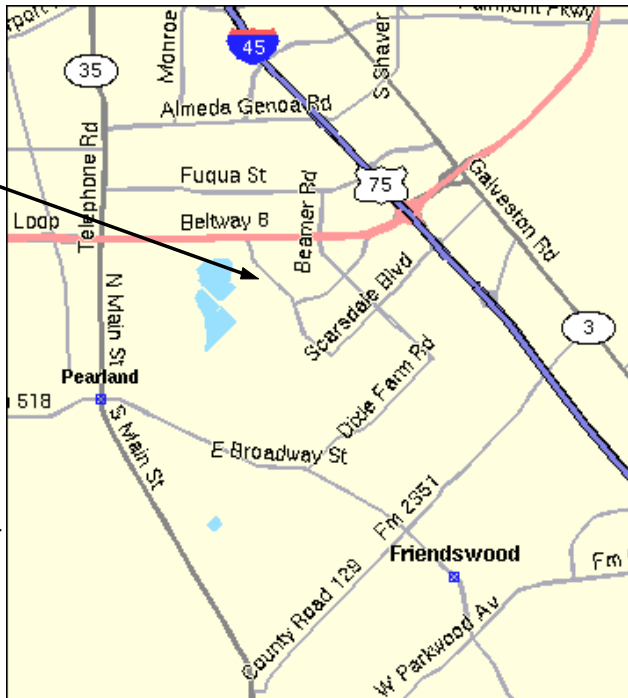

## Map to Dobie

Blackhawk Rd.—Same exit as Beamer off the Beltway coming from IH-45. Go through the light at Beamer and take a Left at the next street. The school is a half mile down on the right. Enter the driveway immediately past the elementary school.

Direction to Best Western Atascocita Inn & Suites: Take the Beltway 8 east from Dobie. Stay on the Beltway until you reach West Lake Houston Pkwy (Summerwood Entrance). Turn right (north) to FM 1960. Turn right on 1960 and the Hotel is on your right (about one block)