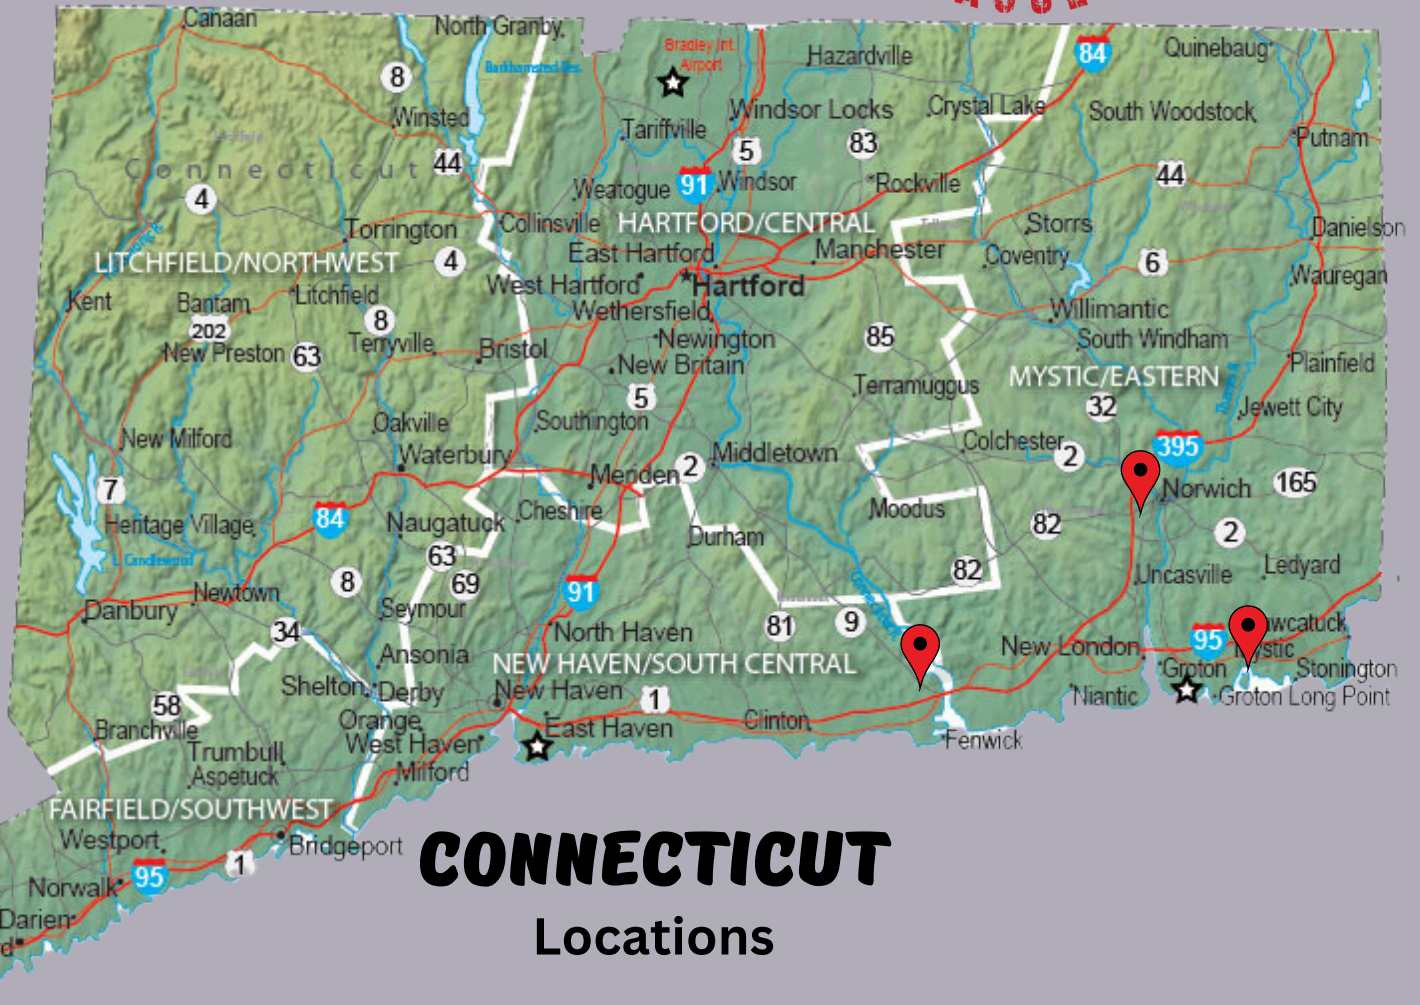

FIND US

RHODE ISLAND

Locations

- Baffoni's Poultry - Johnston
- Barrington Butchery - Barrington
- Belmont Market - Wakefield
- Brightside Seafood - Narragansett
- Butcher Brothers - Woonsocket
- Charlestown Mini Super - Charlestown
- The Cheese Wheel - Tiverton
- Clements Market - Portsmouth
- Dockside Seafood - Warwick
- Garden Hills Fruit and Deli - Cranston
- Kenyon Grist Mill - West Kingston
- McQuades Marketplace - Westerly
- Pasquale Farms - Richmond
- Phantom Farms - Cumberland
- Richmond Market - Richmond
- Rochs Market - Narragansett/ West Greenwich
- Sandy Lane Meats - Warwick
- Sassy Mama Cuisine - Cumberland
- Seymour Foods - Providence
- Stock Culinary - Providence
- Thomsen Marketplace - East Providence
- Urban Greens - Providence
- Westerly Packing - Westerly

FIND US

CONNECTICUT Locations

- Big Y - Mystic
- Big Y - Old Saybrook
- Kitch - Mystic
- McQuades - Mystic
- Salem Prime Cuts - Salem

FIND US

MASSACHUSETTS Locations

Big Y - Franklin

The Good Seed - Seekonk

Johnsons Roadside Market - Swansea

The Meat Bar Marketplace - North Attleboro