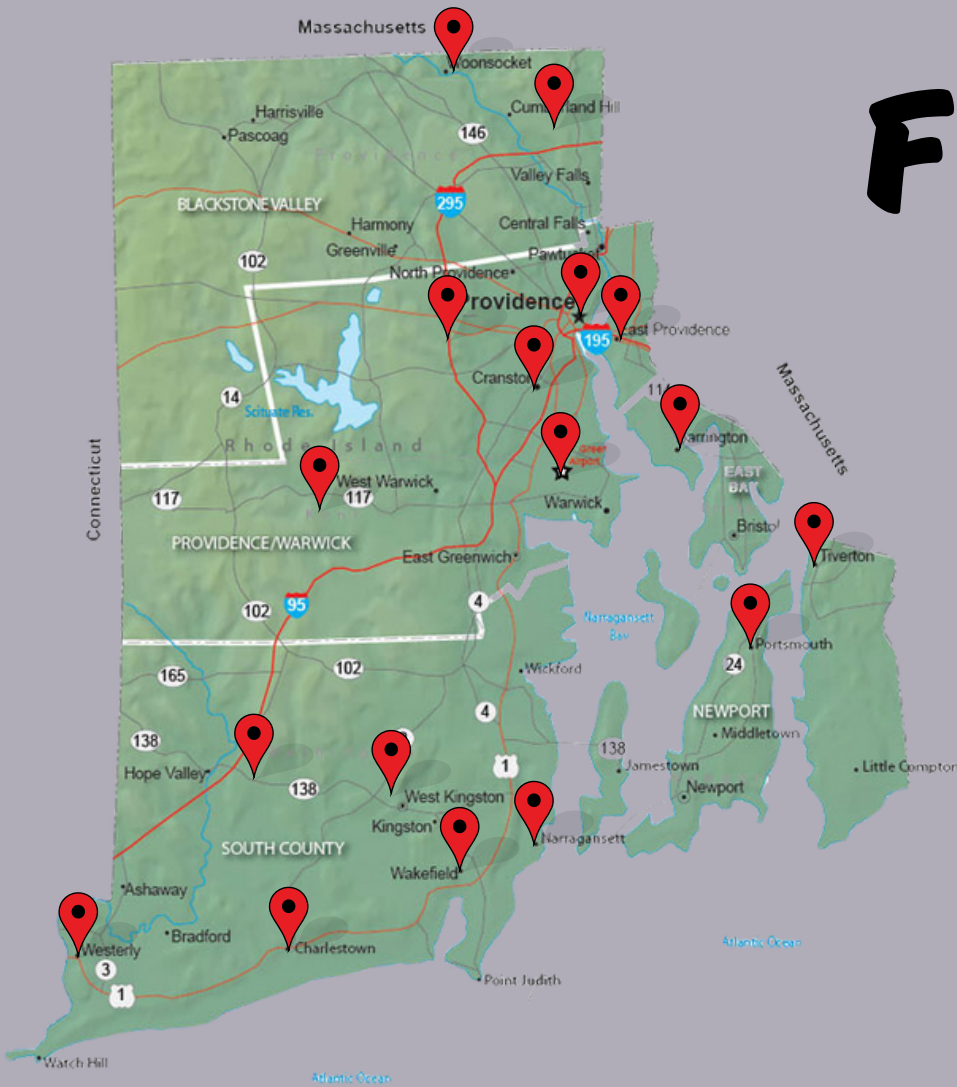

FIND US

RHODE ISLAND

Locations

- Baffoni's Poultry - Johnston
- Barrington Butchery - Barrington
- Belmont Market - Wakefield
- Brightside Seafood - Narragansett
- Butcher Brothers - Woonsocket
- Charlestown Mini Super - Charlestown
- The Cheese Wheel - Tiverton
- Clements Market - Portsmouth
- Dockside Seafood - Warwick
- Garden Hills Fruit and Deli - Cranston
- Kenyon Grist Mill - West Kingston
- McQuades Marketplace - Westerly
- Pasquale Farms - Richmond
- Phantom Farms - Cumberland
- Richmond Market - Richmond
- Rochs Market - Narragansett/ West Greenwich
- Sandy Lane Meats - Warwick
- Sassy Mama Cuisine - Cumberland
- Seymour Foods - Providence
- Stock Culinary - Providence
- Thomsen Marketplace - East Providence
- Urban Greens - Providence
- Westerly Packing - Westerly

FIND US

CONNECTICUT Locations

- Big Y - Mystic
- Big Y - Old Saybrook
- Kitch - Mystic
- McQuades - Mystic
- Salem Prime Cuts - Salem

FIND US

MASSACHUSETTS Locations

Big Y - Franklin

The Good Seed - Seekonk

Johnsons Roadside Market - Swansea

The Meat Bar Marketplace - North Attleboro