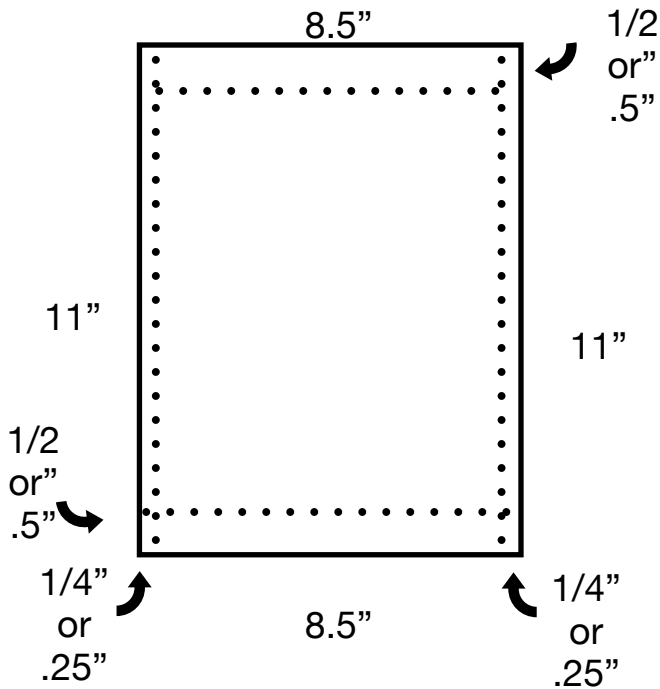

Both printables are 300 dpi and should give you the best print quality.

8" x 10"

5" x 7"

*"So we have come to
know and to believe the
love that God has for us.*

*God is love, and anyone
who abides in love abides
in God, and God abides
in them."*