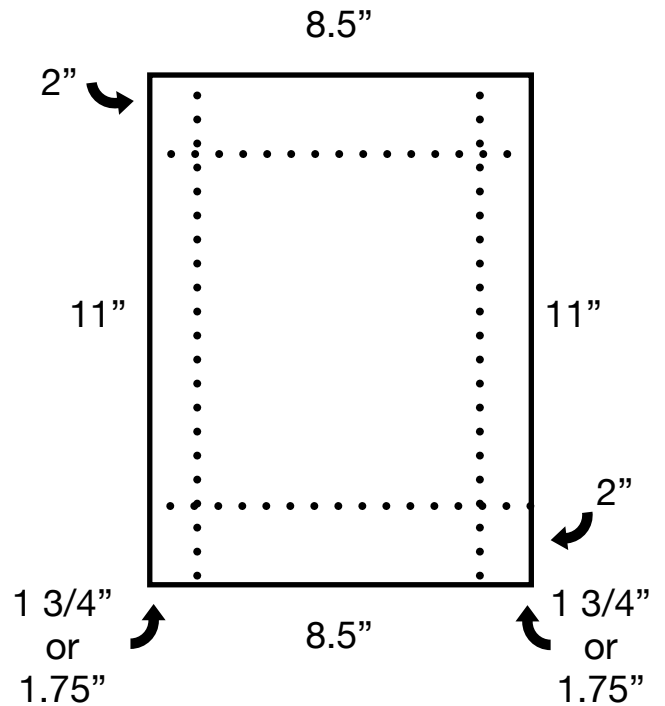

Both printables are 300 dpi and should give you the best print quality.

8" x 10"

5" x 7"

*"So we have come to
know and to believe the
love that God has for us.*

*God is love, and anyone
who abides in love abides
in God, and God abides
in them."*