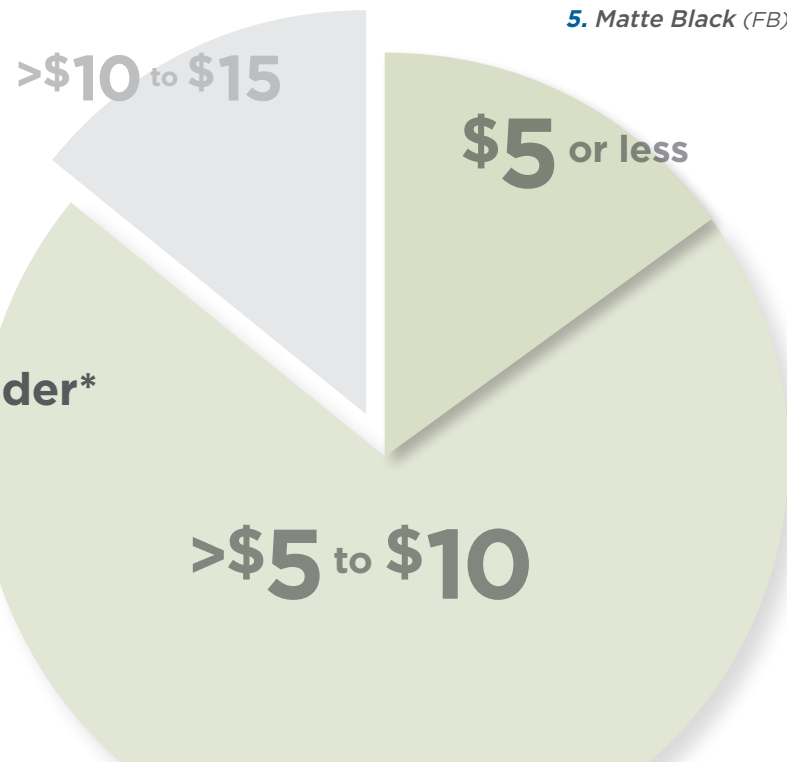

Everyday Basics

Make a **big impact** on a **small budget**.

800+
SKUs

58
style-forward designs

A full breadth of pull sizes

From **3in (76mm)** to **7-9/16in (192mm) CTC** and longer

86%
\$10 and under*

* Pricing subject to change