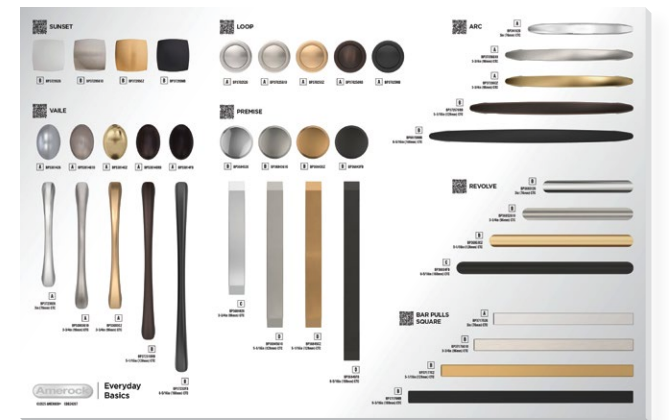

Everyday Basics 1 | Part No. CDB24200

Collections Featured

Everyday Basics 2 | Part No. CDB24201

Collections Featured

Everyday Basics 5 | Part No. CDB24204

Collections Featured

Everyday Basics 6 | Part No. CDB24205

Collections Featured

Everyday Basics 3 | Part No. CDB24202

Collections Featured

Everyday Basics 4 | Part No. CDB24203

Collections Featured

Everyday Basics 7 | Part No. CDB24206

Collections Featured

Everyday Basics 8 | Part No. CDB24207

Collections Featured

Board features for smooth selling

Each board serves as a comprehensive overview of the offering in each collection.

- Finishes
- Available profiles, including multiple towel bar sizes
- Suggested cabinet hardware pairing

Available finishes shown with finish chips at the top of each board.

Available towel bar sizes indicated under towel bar shown.

Interconnected digital experience:

Scan QR code to view additional collection-specific assets including in-use photography on Amerock.com