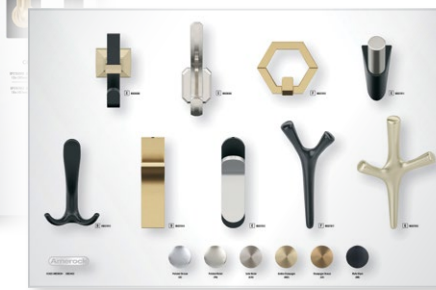

Counts as 1 position:

- Cabinet hardware collections
(11-3/4in W x 15-3/4in H)

Counts as 2 positions (vertical):

- Appliance pulls
(11-3/4in W x 32-1/16in H)

Counts as 2 positions (horizontal):

- Everyday Basics
(24in W x 15-3/4in H)
- Bath accessories
(24in W x 15-3/4in H)
- Decorative hooks
(24in W x 15-3/4in H)

Counts as 4 positions:

- Tower-compatible interactive panel
(27-1/4in W x 35-1/4in H)

Cabinet hardware collections

Appliance pulls

Bath accessories

Everyday Basics

Decorative hooks

Static boards compatible with our displays

- Price code
- Part number
- Center-to-center (CTC) for pulls and cup pulls

Collection QR codes printed on each board allow users to explore more details on Amerock.com.

Brackets included for slat wall or displays. Hardware also included for drywall installation.