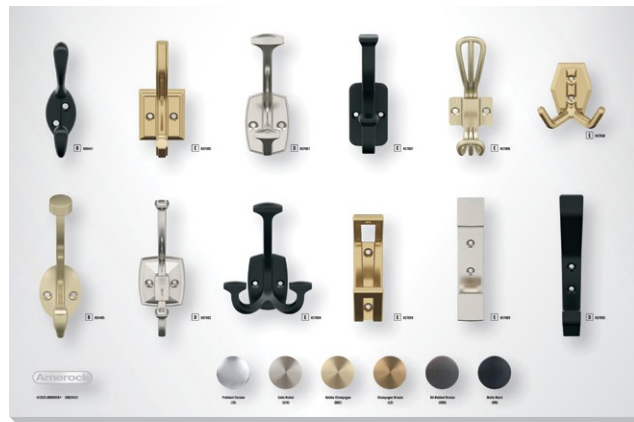

Part No. CDB24401

 p. 26

Mulholland

Part No. CDB24404

 p. 26

Stature

Part No. CDB24402

 p. 19 & 27

STATURE
p. 40

Board features for smooth selling

SKU-specific details

printed under each hook.

• Profile number

• Price code

F HBX36686

Available finishes shown
with finish chips at the
bottom of each board.

Decorative Hooks 2 | Part No. CDB24421

Decorative Hooks 3 | Part No. CDB24422

Collections Featured

- Adare
- Alder
- Aliso
- Avid
- Benton
- Bray
- Emerge
- Kinsale
- Noble
- Vicinity
- Vinland

Collections Featured