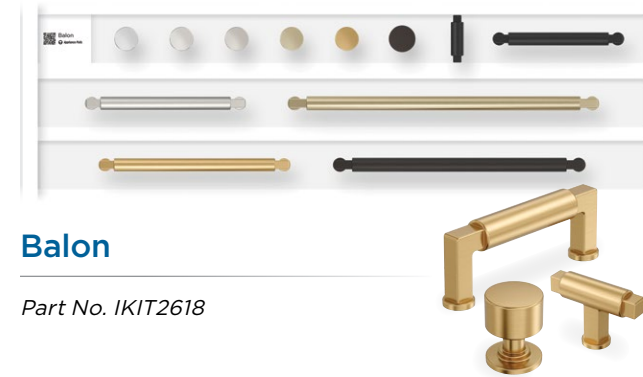

Each hardware kit includes a label for the interactive panel, which shows:

- Collection name
- Available appliance pulls or bath accessories
- QR code for users to explore more details on Amerock.com

1 Balata
2 Ballard

Part No. IKIT2619

Bellamy

Part No. IKIT2612

1 Bronx
2 Esquire

Part No. IKIT2613

💧 p. 39 (Bronx)

1 Collet
2 Cowrie

Part No. IKIT2620

Balon

Part No. IKIT2618

Blackrock

Part No. IKIT2615

💧 p. 39

Coble

Part No. IKIT2617

1 Destine
2 Mergence