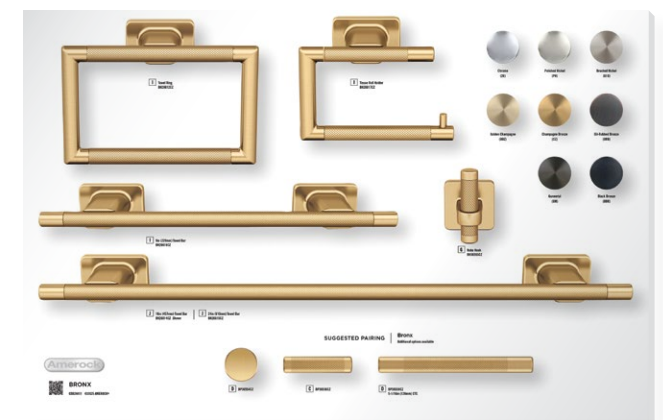

Blackrock

Part No. CDB24405

p. 17 & 21