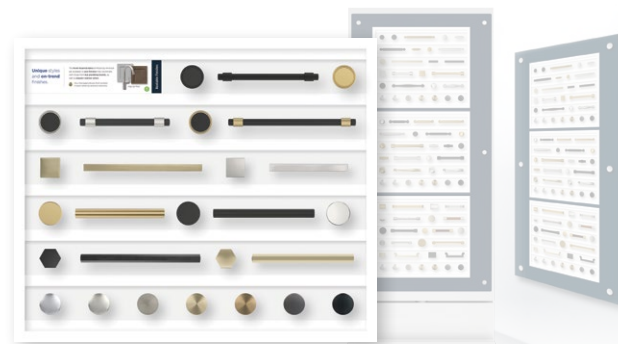

Part No. CDBBLANK (Blank board)
Dimensions: 21-1/2in W x 18in H