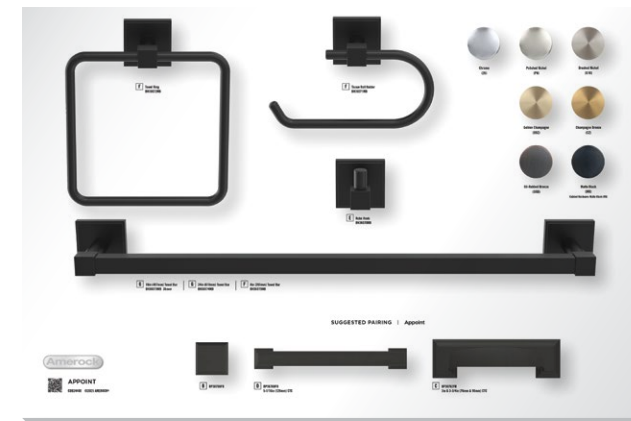

Collections Featured

Board features for smooth selling

Each board serves as a comprehensive overview of the offering in each collection.

- Finishes
- Available profiles, including multiple towel bar sizes
- Suggested cabinet hardware pairing

Available finishes shown with finish chips at the top of each board.

Available towel bar sizes indicated under towel bar shown.

Interconnected digital experience:

Scan QR code to view additional collection-specific assets including in-use photography on Amerock.com

SKU-specific details printed under each product for a seamless ordering experience.

- Center-to-center (CTC) for towel bars
- Part number
- Price code

G 18in (457mm) Towel Bar
BH36073MB *Shown*

Suggested cabinet hardware pairings shown at bottom of board.