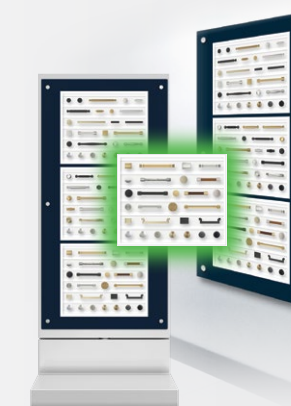

Display compatibility

Rotating 4-Sided Tower

Static Boards + 2 Interactive Panels
Part No. MER264IN2 (Shown)

Interactive panels must be placed on opposite sides for balance.

Rotating 2-Sided Tower

Interactive Panels Only
Part No. MER262IN4

Static Boards + 2 Interactive Panels
Part No. MER262IN2 (Shown)

Wall Display

Interactive Panels Only
Part No. MER26WIN2 (Shown)

The 12-row interactive panels are not compatible with our legacy displays.

For interactive boards that are compatible with legacy displays, see p. 45-47.