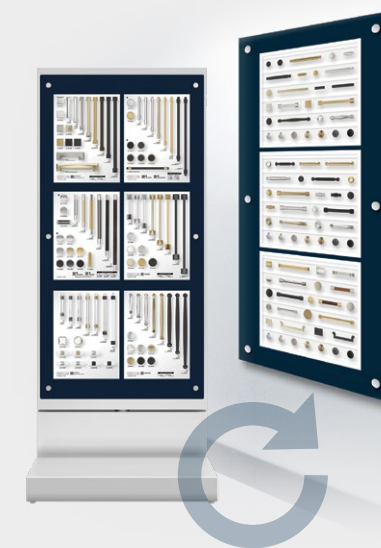

Quick *reference*

Program Overview	4
Display Options	5
Arranging Boards	6
Static Boards	7
Tower-Compatible Interactive Panels	8
Recommended Assortments	10

Cabinet Hardware Collections	16
Tower-Compatible Interactive Panels	
Cabinet Hardware Collections	20
Static Boards	
Appliance Pulls Static Boards	30
Everyday Basics Static Boards	34
Bath Accessories Static Boards	38
Decorative Hooks Static Boards	42
Update Legacy Merchandising	44

Looking to **update legacy merchandising?**

Board dimensions:
11-3/4in W x
15-3/4in H

RETROFIT BRACKET KIT

Includes 6 brackets that hold up to 12 static cabinet hardware collection boards, sold separately.