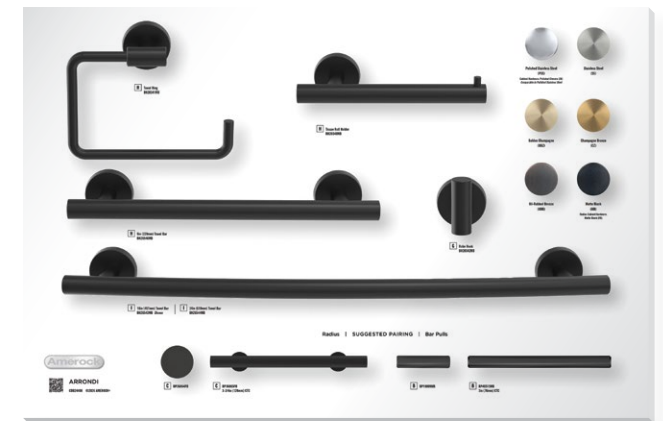

Board features for smooth selling

Each board serves as a comprehensive overview of the offering in each collection.

- Finishes
- Available profiles, including multiple towel bar sizes
- Suggested cabinet hardware pairing

Available finishes shown with finish chips at the top of each board.

Available towel bar sizes indicated under towel bar shown.

Interconnected digital experience:

Scan QR code to view additional collection-specific assets including in-use photography on Amerock.com

SKU-specific details printed under each product for a seamless ordering experience.

- Center-to-center (CTC) for towel bars
- Part number
- Price code

G 18in (457mm) Towel Bar
BH36073MB *Shown*

Suggested cabinet hardware pairings shown at bottom of board.

Appoint

Part No. CDB24400

p. 21

Arrondi

Grade 304 Stainless Steel

Part No. CDB24408

Blackrock

Part No. CDB24405

p. 17 & 21

Bronx

Part No. CDB24411

p. 17 & 22