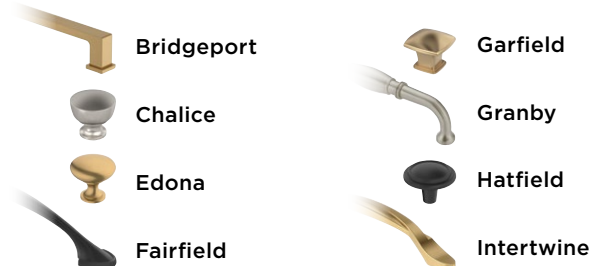

Everyday Basics 1 | Part No. CDB24200

Collections Featured

Everyday Basics 2 | Part No. CDB24201

Collections Featured

Everyday Basics 5 | Part No. CDB24204

Collections Featured

Everyday Basics 6 | Part No. CDB24205

Collections Featured

Everyday Basics 3 | Part No. CDB24202

Collections Featured

Everyday Basics 4 | Part No. CDB24203

Collections Featured

Everyday Basics 7 | Part No. CDB24206

Collections Featured

Everyday Basics 8 | Part No. CDB24207

Collections Featured

Board features for smooth selling

Each board serves as a comprehensive overview of the offering in each collection.

- Finishes
- Available profiles, including multiple towel bar sizes
- Suggested cabinet hardware pairing

Available finishes shown with finish chips at the top of each board.

Available towel bar sizes indicated under towel bar shown.

Interconnected digital experience:

Scan QR code to view additional collection-specific assets including in-use photography on Amerock.com