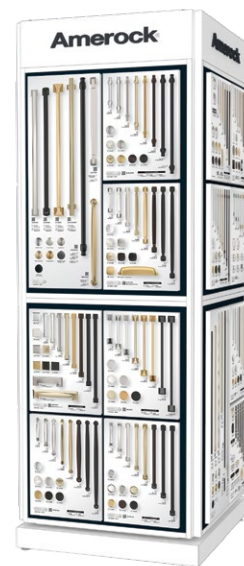

Board	Part No.	Page
Appoint	CDB24000	21
Balon	CDB24065	21
Blackrock	CDB24002	21
Collet & Cowrie	CDB24067	22
Destine & Mergence	CDB24009	23
Dupont Circle	CDB24041	23
Enlivity	CDB24068	23
Esquire & Bronx	CDB24010	23
Everett	CDB24011	23
Exceed	CDB24012	24
Factor	CDB24013	24
Faircrest	CDB24061	24
Glacio	CDB24014	25
Lintel	CDB24062	25

Board	Part No.	Page
Merced	CDB24060	26
Monument	CDB24020	26
Mulholland	CDB24021	26
Renown	CDB24025	27
Revitalize & Ashby	CDB24026	27
Stature	CDB24029	27
Townsend	CDB24047	28
Versa	CDB24032	28
Westerly	CDB24033	29
Winsome	CDB24034	29
Appliance Pulls 1	CDB24500	31
Appliance Pulls 3	CDB24502	31
Appliance Pulls 5	CDB24070	32
Appliance Pulls 6	CDB24071	32