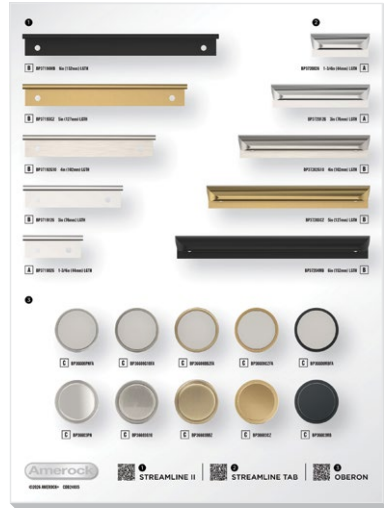

**1 Revitalize
2 Ashby**

Part No. CDB24026

Riva

Part No. CDB24027

Mulino

Part No. CDB24022

Overton

Part No. CDB24023

Rockhurst

Part No. CDB24045

Stature

Part No. CDB24029

 p. 40

- 1 Streamline II
- 2 Streamline Tab
- 3 Oberon

Part No. CDB24035

Surpass

Part No. CDB24030

Westerly

Part No. CDB24033

Winsome

Part No. CDB24034

- 1 Thoreau
- 2 Maymont

Part No. CDB24046

Townsend