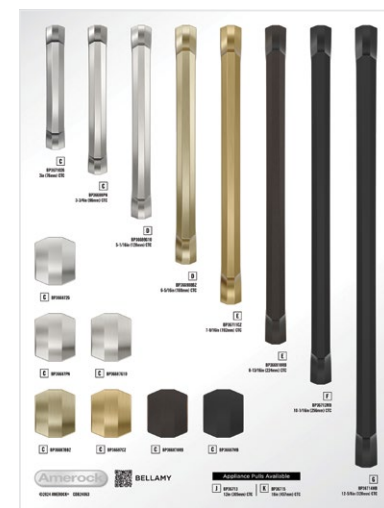

SKU-specific details printed under each product for a seamless ordering experience.

- Part number
- Center-to-center (CTC) for pulls and cup pulls
- Price code

BP3689126
3in (76mm) CTC

Hardware is not riveted to the board and can be unscrewed.

Where applicable, a table includes SKU-specific details for **appliance pulls** or **additional pull sizes**.

Appoint

Part No. CDB24000

 p. 39

- 1 Ballard
- 2 Balata

Part No. CDB24064

Balon

Part No. CDB24065

Bar Pulls

Part No. CDB24001

Bellamy

Part No. CDB24063

Blackrock

Part No. CDB24002

 p. 39

1 Bronx
2 Esquire