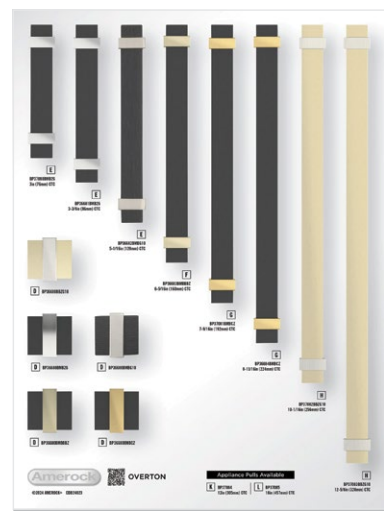

Renown

Part No. CDB24025

Monument

Part No. CDB24020

 p. 40

Mulholland

Part No. CDB24021

 p. 40

**1 Revitalize
2 Ashby**

Part No. CDB24026

Riva

Part No. CDB24027

Mulino

Part No. CDB24022

Overton

Part No. CDB24023