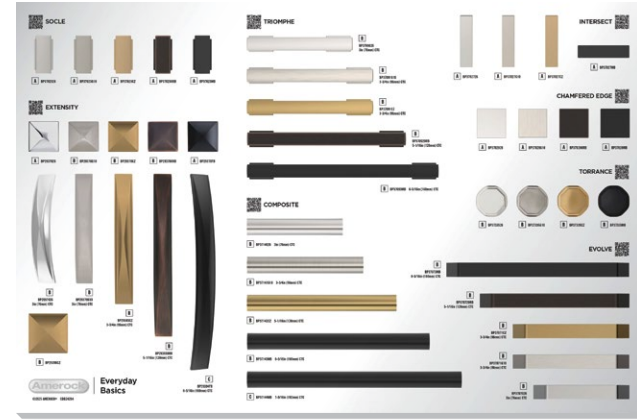

Collections Featured

Everyday Basics 5 | Part No. CDB24204