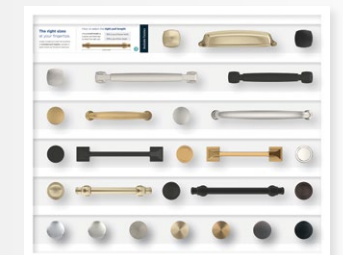

Looking to **update legacy merchandising?**

Board dimensions:
11-3/4in W x
15-3/4in H

RETROFIT BRACKET KIT

Includes 6 brackets that hold up to 12 static cabinet hardware collection boards, sold separately.

Part No. MER24B00

Board dimensions:
21-1/2in W x
18in H

INTERACTIVE REFRESH KITS

Update legacy 6-row interactive boards (Part No. CDBBLANK) with hardware replacement kits.

See p. 45-47

Program *overview*

1 Choose the display structure that works for your footprint