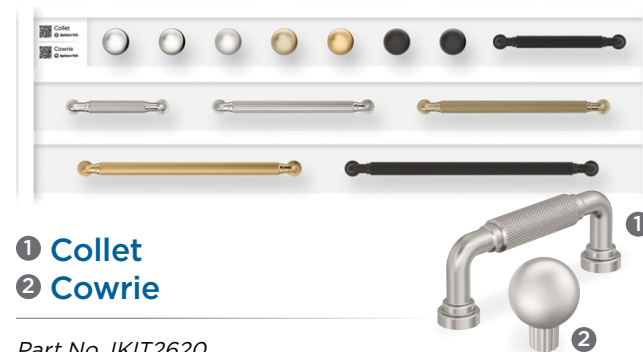

Each hardware kit includes a label for the interactive panel, which shows:

- Collection name
- Available appliance pulls or bath accessories
- QR code for users to explore more details on Amerock.com

1 Balata
2 Ballard

Part No. IKIT2619

Bellamy

Part No. IKIT2612

1 Bronx
2 Esquire

Part No. IKIT2613

💧 p. 39 (Bronx)

1 Collet
2 Cowrie

Part No. IKIT2620

Balon

Part No. IKIT2618

Blackrock

Part No. IKIT2615

💧 p. 39

Coble

Part No. IKIT2617

1 Destine
2 Mergence