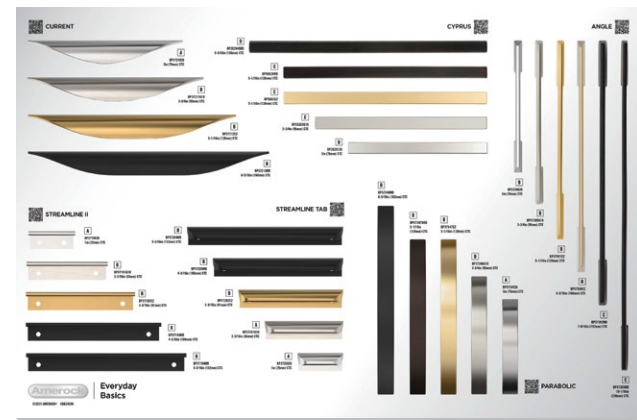

Collections Featured

Everyday Basics 3 | Part No. CDB24202

Collections Featured

Everyday Basics 4 | Part No. CDB24203

Collections Featured

Everyday Basics 7 | Part No. CDB24206

Collections Featured

Everyday Basics 8 | Part No. CDB24207

Collections Featured

Board features for smooth selling

Each board serves as a comprehensive overview of the offering in each collection.

- Finishes
- Available profiles, including multiple towel bar sizes
- Suggested cabinet hardware pairing