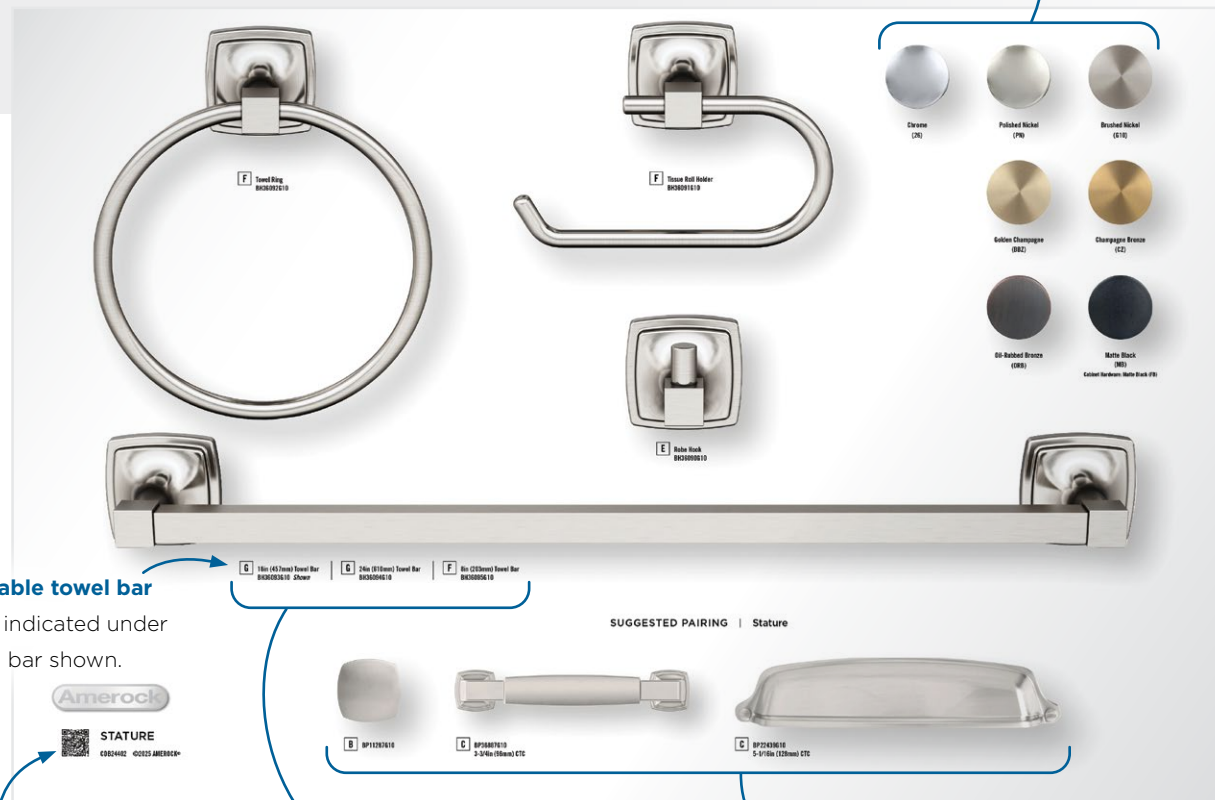

Collections Featured

Board features for smooth selling

Each board serves as a comprehensive overview of the offering in each collection.

- Finishes
- Available profiles, including multiple towel bar sizes
- Suggested cabinet hardware pairing

Available finishes shown with finish chips at the top of each board.

Available towel bar sizes indicated under towel bar shown.

Interconnected digital experience:

Scan QR code to view additional collection-specific assets including in-use photography on Amerock.com