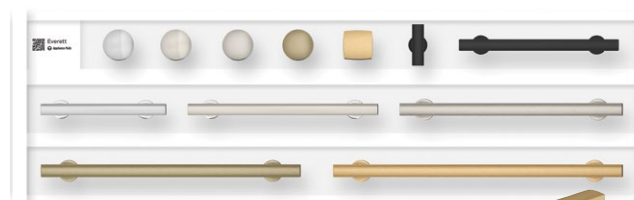

Everett

Part No. IKIT2603