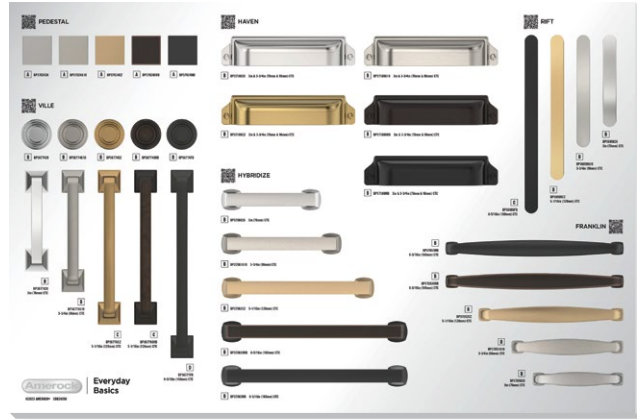

Everyday Basics 1 | Part No. CDB24200