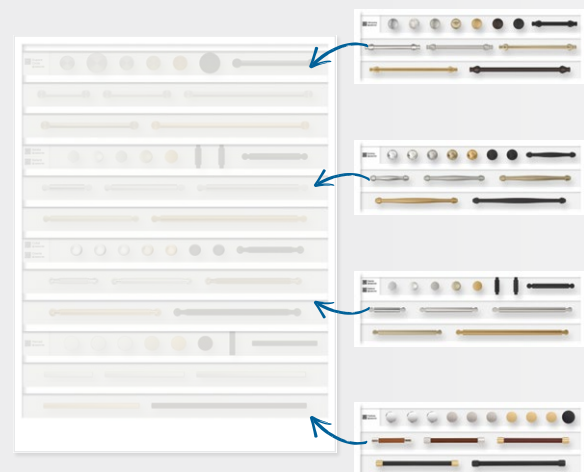

Categories include:	Static board dimensions:
Cabinet Hardware	11-3/4in W x 15-3/4in H
Appliance Pulls	11-3/4in W x 32-1/16in H
Everyday Basics	24in W x 15-3/4in H
Bath Accessories	24in W x 15-3/4in H
Decorative Hooks	24in W x 15-3/4in H

Interactive panels, now compatible with our latest displays

Visualize the finishing touch with **removable hardware**. Collection-based hardware kits give you the flexibility to tailor your assortment.

Dimensions: 27-1/4in W x 35-1/4in H
Interactive panels are not sold separately.
See p. 9 for available configurations.

Curate your offering

Create your footprint with blank interactive panels, then **add the hardware kits of your choice**.

Features for smooth selling:

Each 12-row interactive panel holds up to 4 hardware kits (p. 17-19), showcasing 4-8 collections based on your selections.

Each kit includes a label for the interactive panel, which shows: