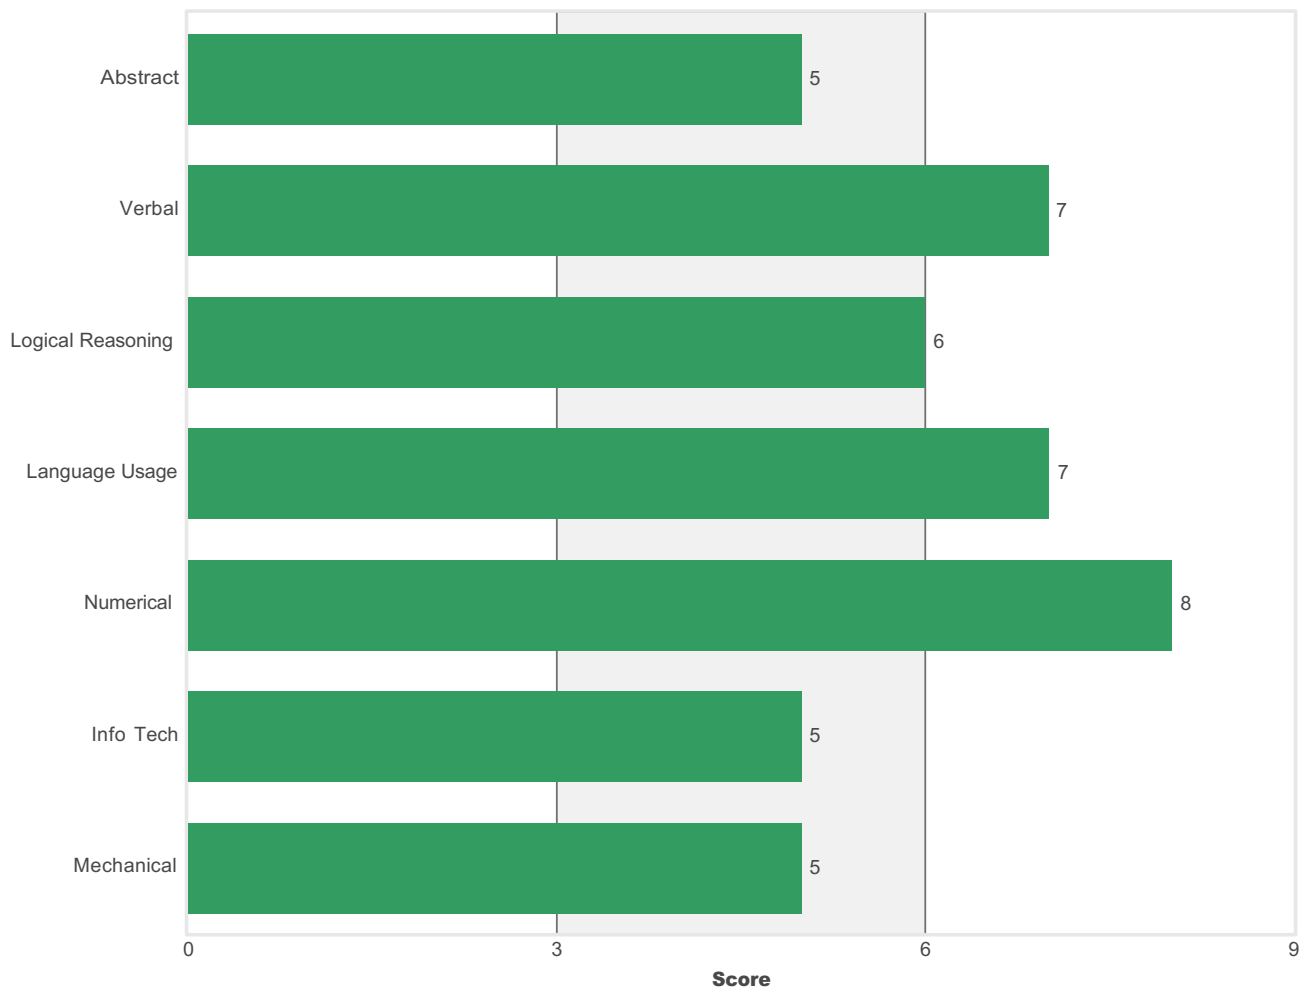

Your Aptitude

What is **Aptitude**?

Understanding your Aptitude will help you explore your innate strengths. Every individual has a unique area of expertise and their own forte. Aptitude assessment predicts what is your innate ability and potential and helps you find career options that are in sync with your aptitude.

Your Dominant Aptitude Strengths