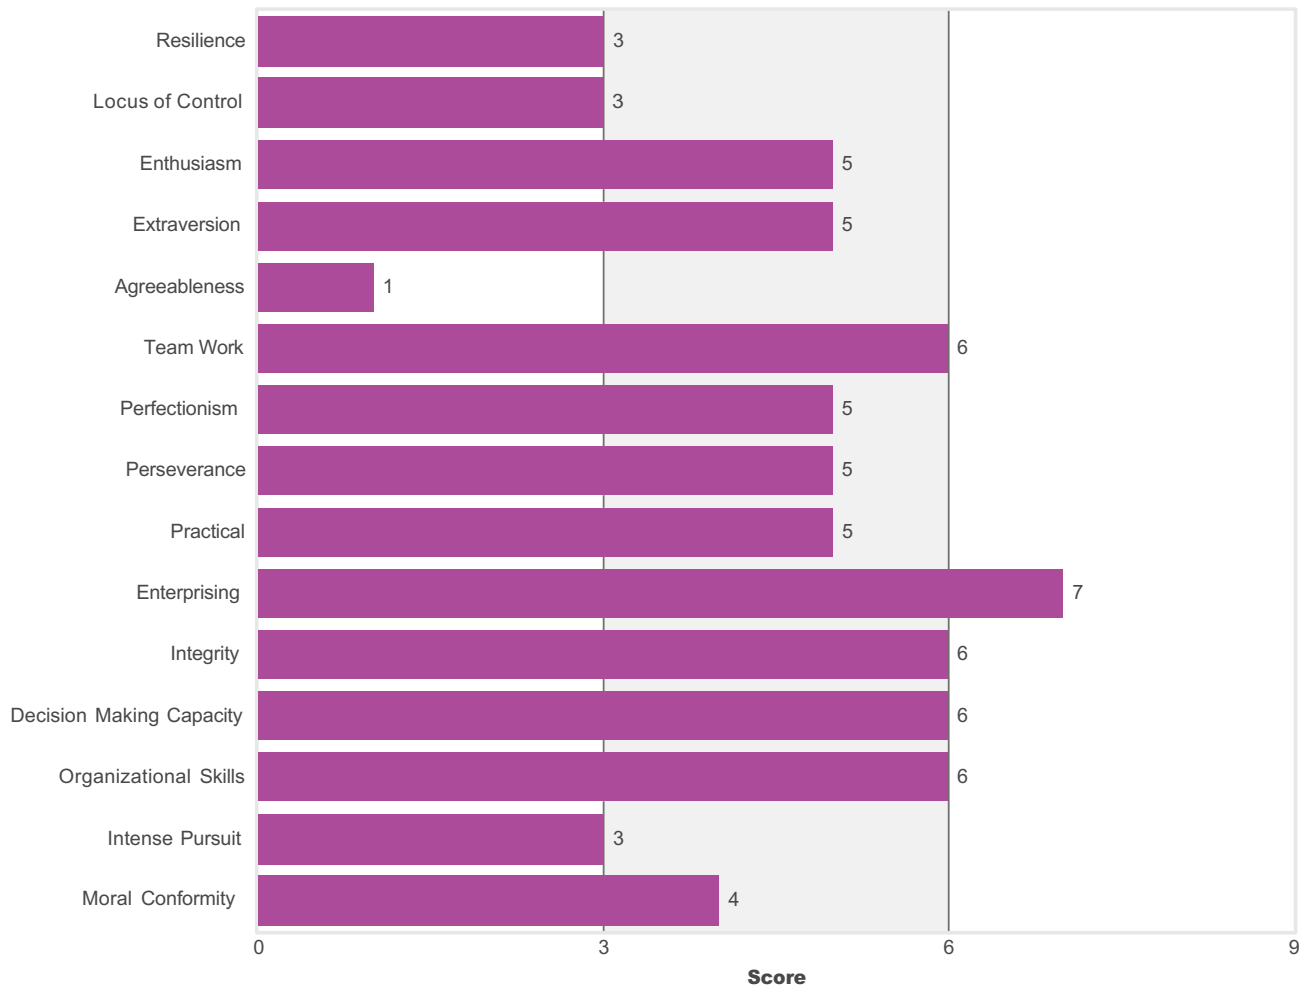

Your Personality

What is **Personality**?

Understanding your Personality will help you identify your consistent behavior patterns. Every individual is different due to their unique blend of attributes. Personality assessment identifies what career options suit your style and match your personal attributes.

Your Dominant Personality Traits