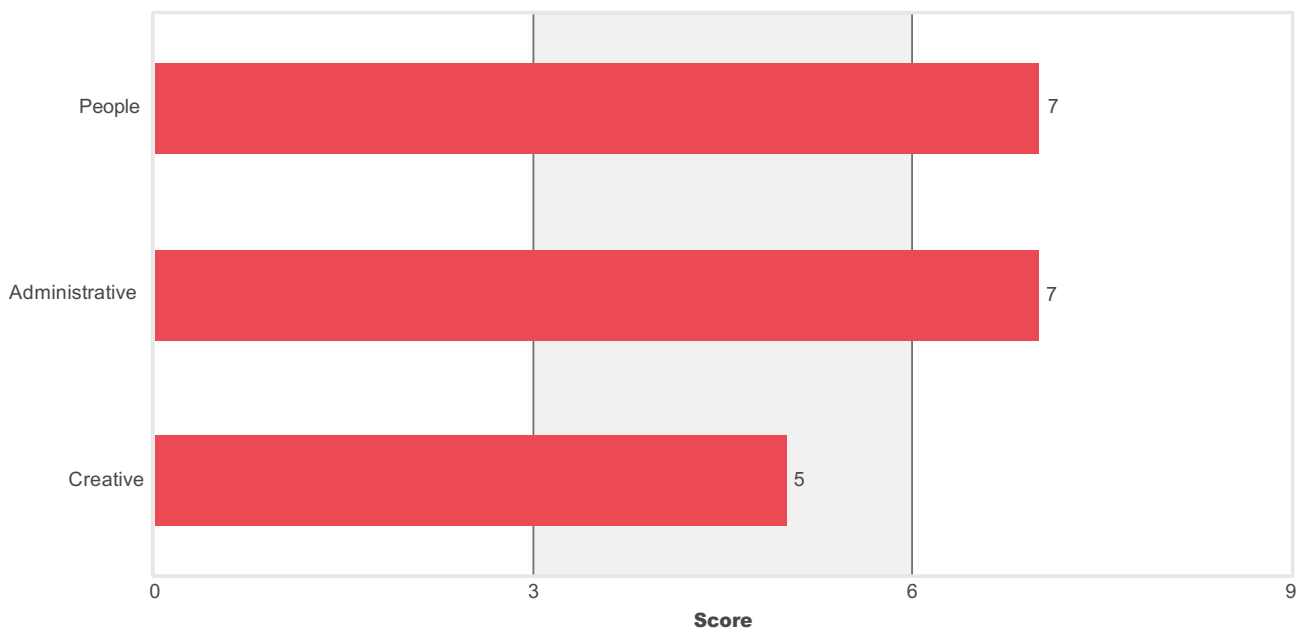

Orientation style identifies what an individual is driven by. Understanding the orientation style will help you with career decision based on your dominant style of interaction with the surroundings.

Your Dominant Style

People Orientation

The scores obtained on this style inventory indicate that you are people-oriented. This means that you like to interact with people and have an understanding of their problems and needs. You are drawn more to seek close relationships with others. Your style indicates that you will be good in tasks in which you have to lead, direct and persuade others. You cooperate well with others and can express yourself clearly. You make friends easily and are observed as trustworthy, social and helpful at the workplace.

Your Secondary Style

Administrative Orientation

The scores obtained on this style inventory indicate that you are administrative orientated. This means that you are good with work tasks in which you have to deal with facts, number, records, files and data. You prefer to work in an organized systematic manner paying close attention to details. You would be good in tasks which require a high sense of responsibility and rule-abiding norms. You are good in perceiving the practical aspects of problem and solving it through rulebooks and guidelines. You may be observed as being practical, realist and organized at the workplace.

Your Orientation Style