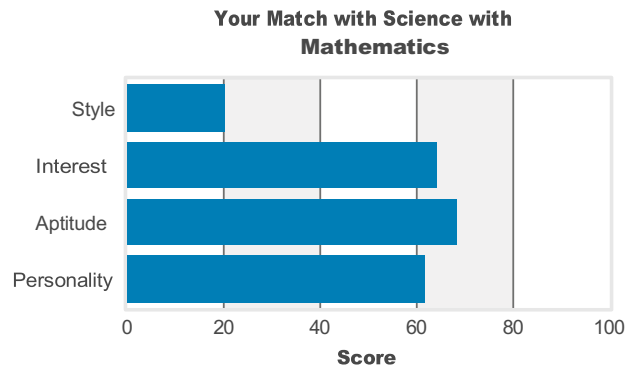

Let's look at your results for each of these elements
& help you discover your perfect stream.

Your Orientation Style

What is **Orientation Style**?

Orientation style identifies what an individual is driven by. Understanding the orientation style will help you with career decision based on your dominant style of interaction with the surroundings.

Numerical

Verbal

Language Usage

Stream Match with Commerce

Commerce offers a wide range of career opportunities, like those in Finance & Banking, Management, and Chartered Accountancy to name a few. It's a popular choice among students who have a passion for numbers, business, and economy. You would study Business Studies, Accounts, Economics, English, and an optional subject. Marketing & Advertising, Sales, Actuarial Sciences, Banking & Finance, Law, Hotel Management, Stock Broking, Computer Application are some of the leading career options post taking Commerce stream. Apart from degree programs, there are multiple certification programs one can pursue such as Company Secretary, Cost Accountancy or Chartered Financial Analyst.

[Read more about Commerce >](#)

Stream Match with Science with Mathematics

Science with Mathematics is the most popular stream choice for students who wish to open all possible career options. Pursuing this you will study Physics, Chemistry, Maths, English, and an optional subject. Bachelor of Engineering (BE) / Bachelor of technology (B.Tech) is the most direct & popular career choice of students who study this stream. Architecture, Defense, Commercial Pilot, Merchant Navy, Computer Application & Animation, Product Design, Space Research are some of the other options can can explore with this particular subject combination. One can also explore options in research and academia.