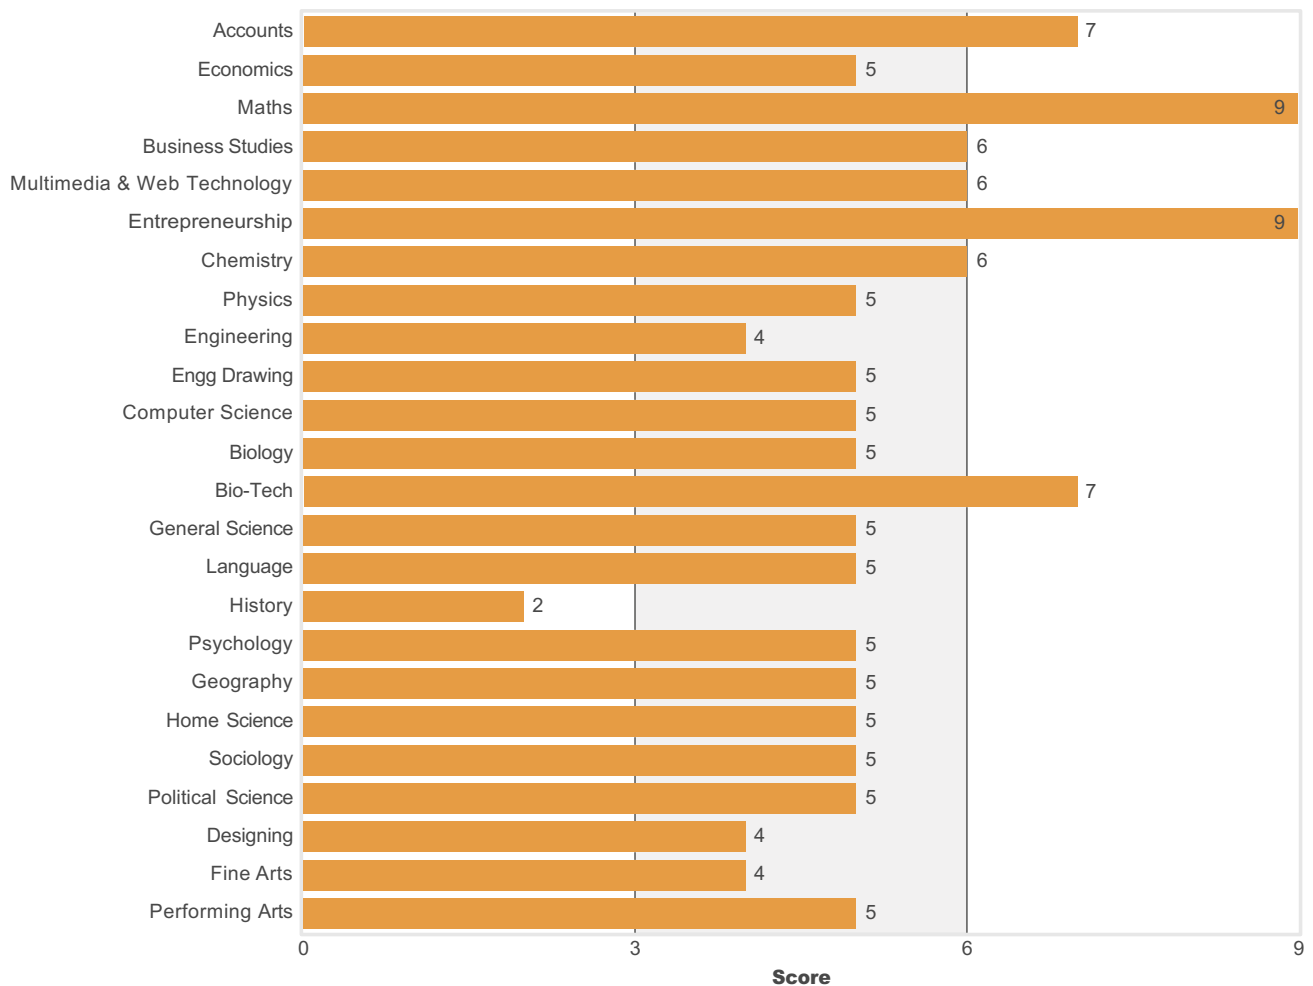

Your Interest

What is **Interest**?

Understanding your Interest will help you identify what work areas excite you and helps you identify career options which are personally rewarding. Interest assessment explores your interest across multiple career options to find the right match which shall keep you engaged.

Your Dominant Interest Areas