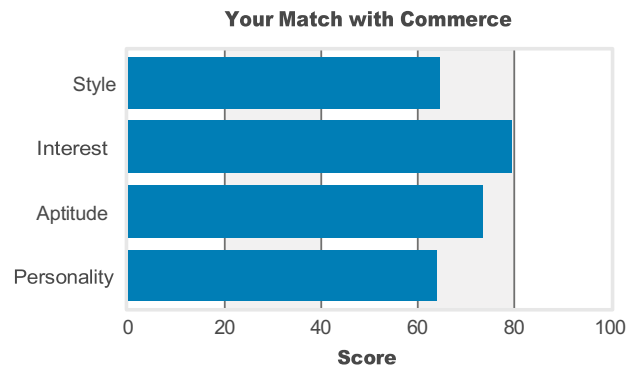

Accounts

Bio-Tech

Business Studies

Your Dominant Personality

Enterprising

Team Work

Integrity

Your Dominant Aptitude

Numerical

Verbal

Language Usage

Stream Match with Commerce

Commerce offers a wide range of career opportunities, like those in Finance & Banking, Management, and Chartered Accountancy to name a few. It's a popular choice among students who have a passion for numbers, business, and economy. You would study Business Studies, Accounts, Economics, English, and an optional subject. Marketing & Advertising, Sales, Actuarial Sciences, Banking & Finance, Law, Hotel Management, Stock Broking, Computer Application are some of the leading career options post taking Commerce stream. Apart from degree programs, there are multiple certification programs one can pursue such as Company Secretary, Cost Accountancy or Chartered Financial Analyst.

[Read more about Commerce >](#)

Stream Match with Science with Mathematics

Science with Mathematics is the most popular stream choice for students who wish to open all possible career options. Pursuing this you will study Physics, Chemistry, Maths, English, and an optional subject. Bachelor of Engineering (BE) / Bachelor of technology (B.Tech) is the most direct & popular career choice of students who study this stream. Architecture, Defense, Commercial Pilot, Merchant Navy, Computer Application & Animation, Product Design, Space Research are some of the other options can can explore with this particular subject combination. One can also explore options in research and academia.