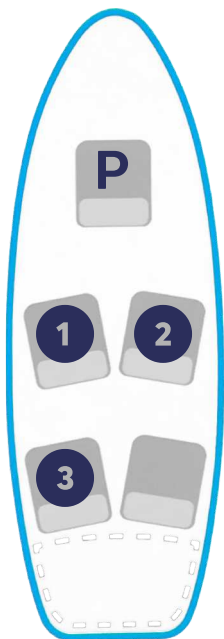

HOW MANY PASSENGERS CAN FLY IN AN EVTOL?

103.3 kg

96.3 kg

95.3 kg

87.4 kg

86.2 kg

82.2 kg

72.3 kg

Average adult male traveler with winter clothes and a carry on

92.3 kg

85.3 kg

84.3 kg

76.4 kg

75.2 kg

71.2 kg

61.3 kg

Average adult male pilot with winter clothes

75%

75%

75%

100%

100%

100%

100%