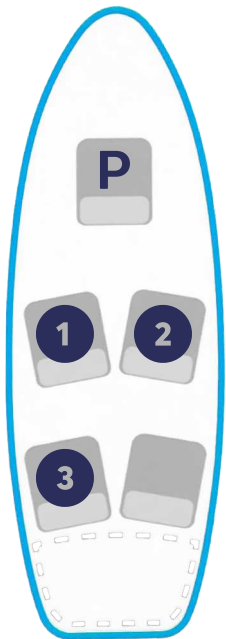

HOW MANY PASSENGERS CAN FLY IN AN EVTOL?

103.3 kg

96.3 kg

95.3 kg

87.4 kg

86.2 kg

82.2 kg

72.3 kg

Average adult male traveler with winter clothes and a carry on

92.3 kg

85.3 kg

84.3 kg

76.4 kg

75.2 kg

71.2 kg

61.3 kg

Average adult male pilot with winter clothes

75%

75%

75%

100%

100%

100%

100%