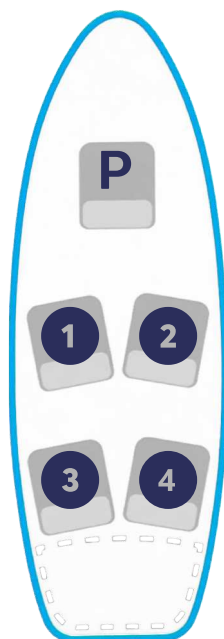

Average adult male traveler with winter clothes and a carry on

92.3 kg

85.3 kg

84.3 kg

76.4 kg

75.2 kg

71.2 kg

61.3 kg

Average adult male pilot with winter clothes

75%

75%

75%

100%

100%

100%

100%

Useable payload (percentage of average max payload of 450 kg)