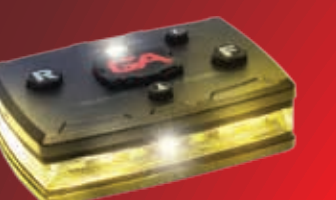

Portable & Versatile

Built in Neodymium magnet and corresponding magnet clip (included) attaches to nearly any surface.

Light Output & Flashing Pattern

The Elite Series has three brightness settings – low, medium, and high. Easily toggle through the settings depending on what the situation calls for. Either side has constant on or flashing settings.

 **GA-ELT-GYGY**
Green/Yellow

 **GA-ELT-WYWY**
White/Yellow White Yellow

 **GA-ELT-RR**
Red/Red

 **GA-ELT-YY**
Yellow/Yellow

 **GA-ELT-WRWR**
White/Red White/Red

What Others Are Saying...

"I can quickly dismount from my bike and attach the device to my shoulder..."
Officer Parker.