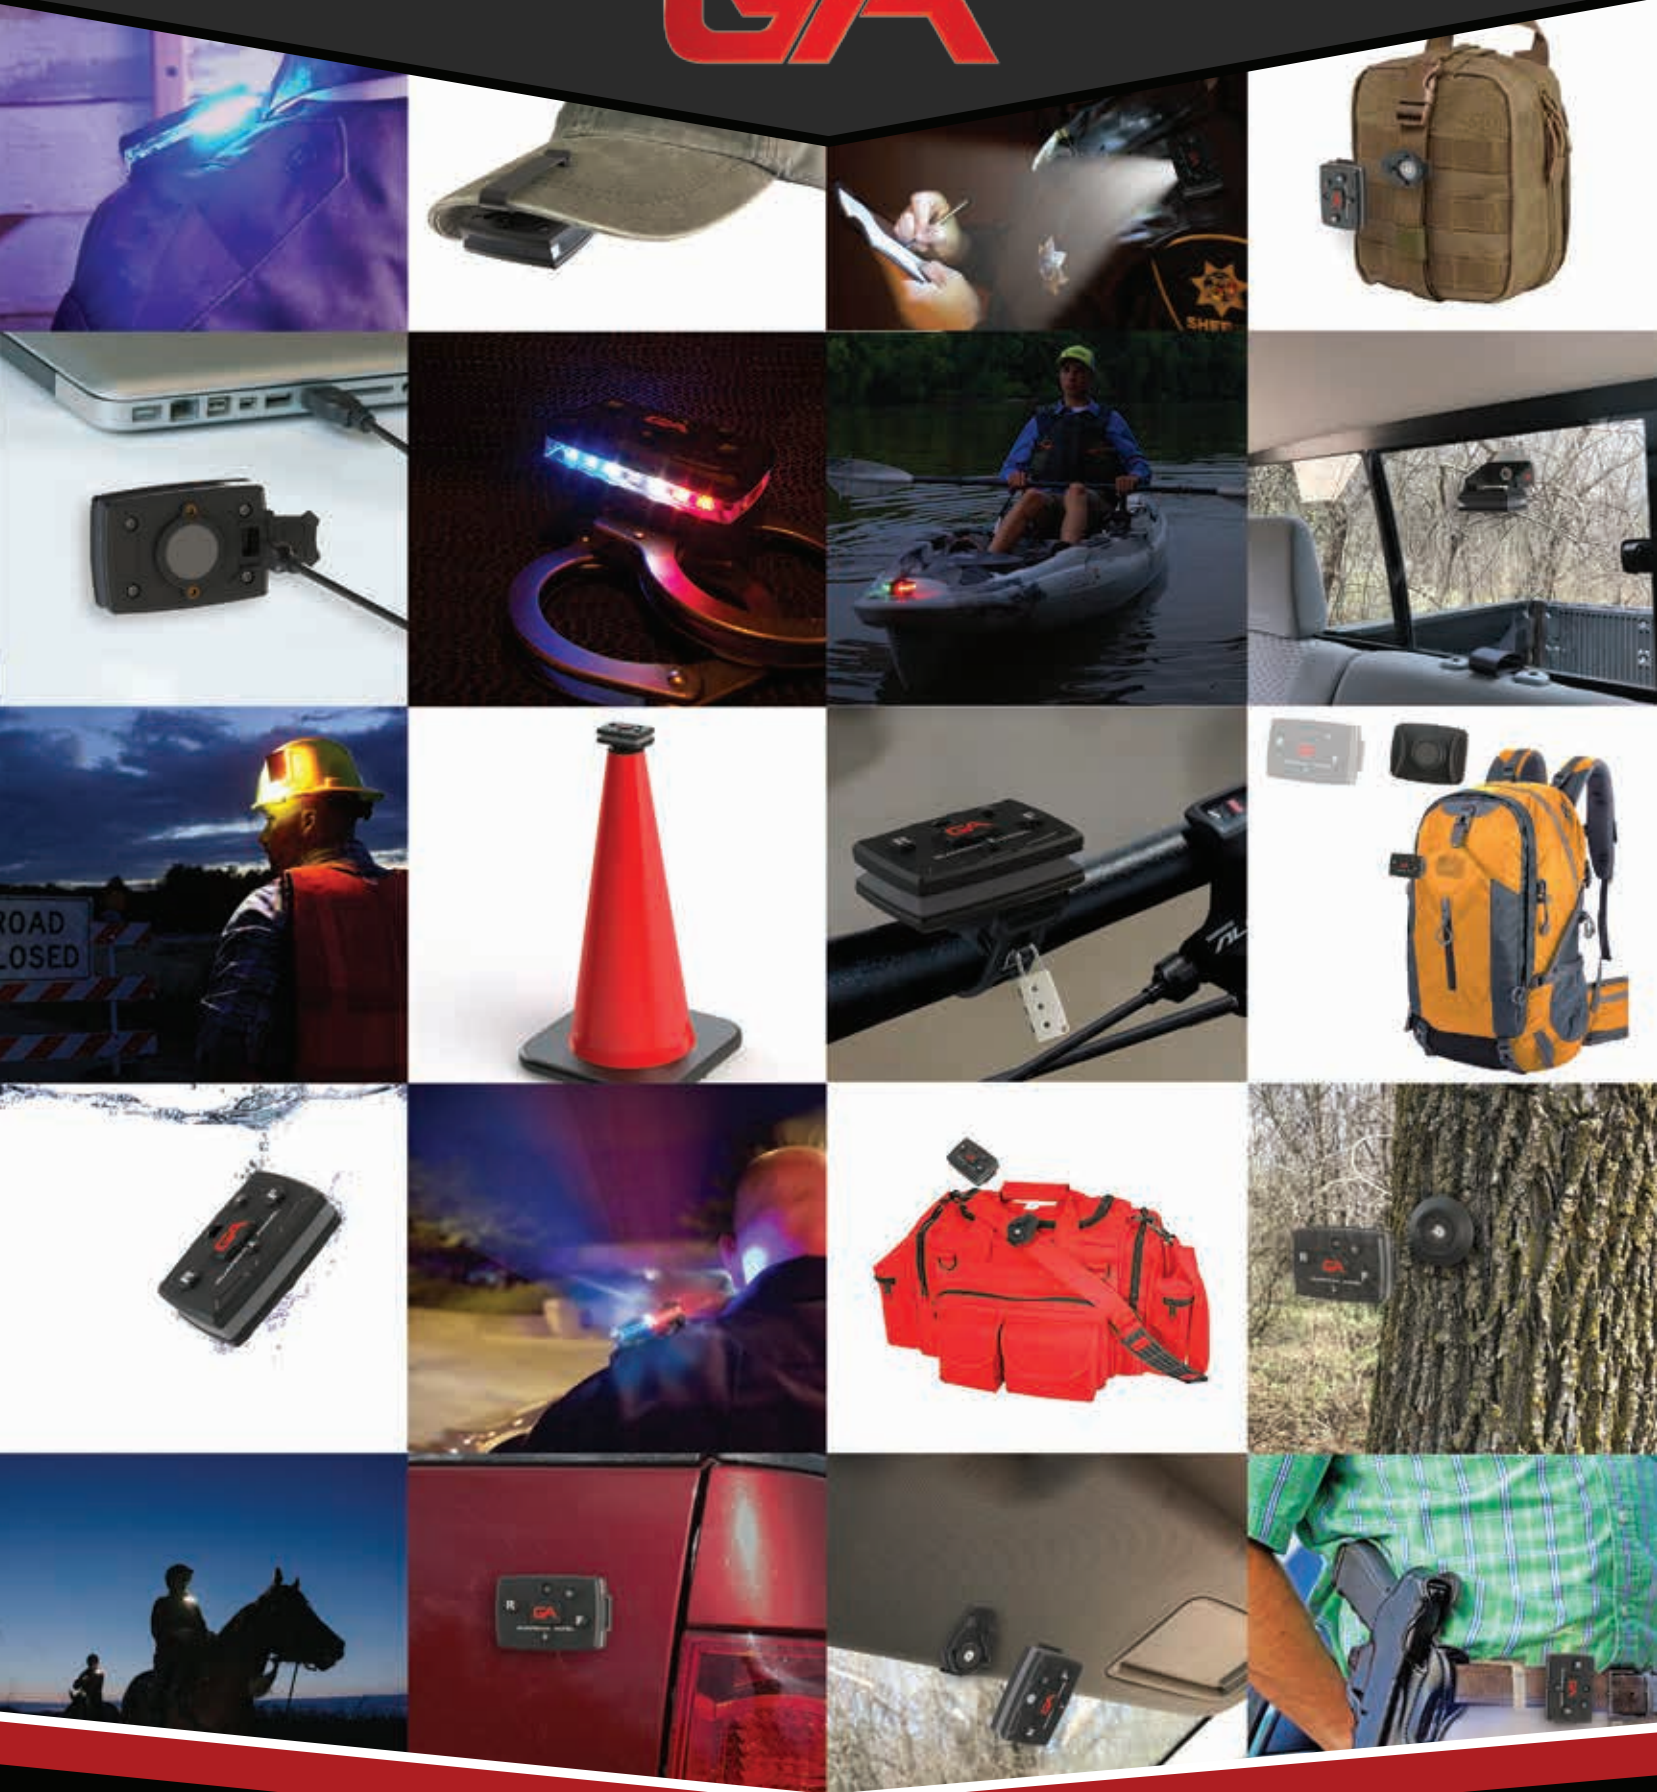

GA

**FREE SHIPPING & FREE ACCESSORY
USE COUPON CODE: 529CLIP**