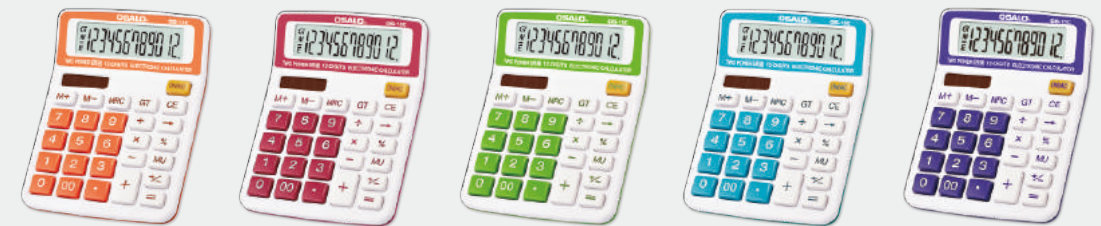

Carrot Orange Radish Red Baby Leaf Green Peppermint Blue Mystic Purple

OS-13C

Features

- 12 Digits
- 5 Colours
- Plastic key
- Weight:175g
- Size:134x178x38mm
-

Packing Specification

- Inner Carton:10 pcs
- Outer Carton:60
- Size:55.6x41.5x55.2cm
- N.W.:10.5kg
- G.W.:16.3kg
- Barcode:6952318500137