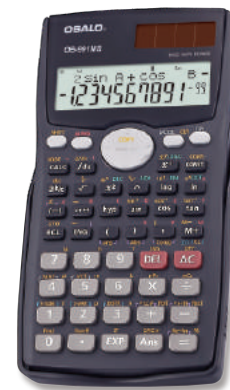

* Comes with slide-on hard case

OS-82MS

Features

- 10+2 Digits
- 2-line display
- Plastic key
- Size:85x158x23mm
- Weight:158g
- π , e

Packing Specification

- Inner Carton:10 pcs
- Outer Carton:80 pcs
- Size:41x33.5x23cm
- N.W.:14kg
- G.W.:16kg
- Barcode:6952318500823

* Comes with slide-on hard case

OS-991MS

Features

- 10+2 Digits
- 2-line display
- Plastic key
- Size:81x156x17mm
- Weight:132g
- π , e

Packing Specification

- Inner Carton:10 pcs
- Outer Carton:80 pcs
- Size:48x34x42cm
- N.W.:10.6kg
- G.W.:22.1kg
- Barcode:6952318509918