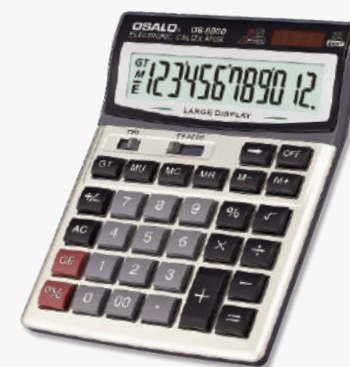

OS-9316

Features

- 16 Digits
- Plastic key
- Metal Faceplate
- Size:151x200x34mm
- Weight:258g
-

Packing Specification

- Inner Carton:10 pcs
- Outer Carton:60 pcs
- Size:43x40x35cm
- N.W.:15.5kg
- G.W.:23.5kg
- Barcode:6952318593160

OS-837

Features

- 12 Digits
- Plastic key
- Extra Large Display
- Size:119x148x36mm
- Weight:118g
-

Packing Specification

- Inner Carton:20 pcs
- Outer Carton:120 pcs
- Size:64x43.5x43.5cm
- N.W.:14.2kg
- G.W.:21.7kg
- Barcode:6952318508379

OS-1200V

Features

- 12 Digits
- Plastic key
- Metal Faceplate
- Size:147x190x31mm
- Weight:197g
-

Packing Specification

- Inner Carton:10 pcs
- Outer Carton:60 pcs
- Size:45x42.5x54cm
- N.W.:11.9kg
- G.W.:17.2kg
- Barcode:6952318512000

OS-8900

Features

- 12 Digits
- Plastic key
- Extra Large Display
- Size:154x210x38mm
- Weight:240g
-

Packing Specification

- Inner Carton:10 pcs
- Outer Carton:60 pcs
- Size:50x36x70cm
- N.W.:14.4kg
- G.W.:20.5kg
- Barcode:6952318509002