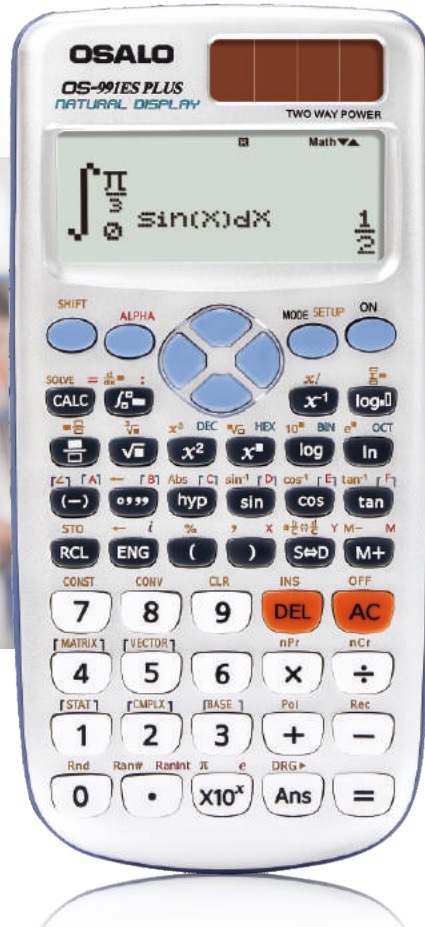

417 FUNTIONS

OS-991ES PLUS

Features

- 10+2 Digits
- Plastic key
- STAT-data Editor
- Size:84x165x17mm
- Weight:122g
- π , e

Packing Specification

- Inner Carton:10 pcs
- Outer Carton:80 pcs
- Size:44x35.5x42.5cm
- N.W.:9.84kg
- G.W.:17.02kg
- Barcode:6952318500274