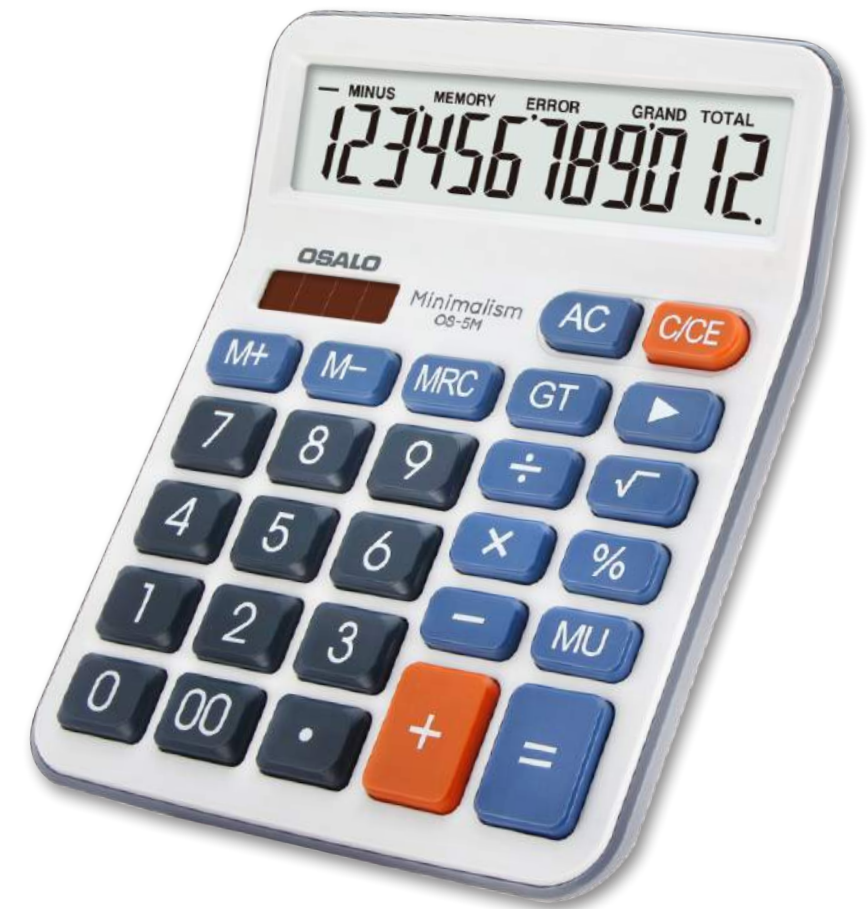

OSALO® *Anycount*

OSALO® *Anycount*

OSALO ELECTRONIC TECHNOLOGY CO.,LTD
Add:Room 803B,Tongbao Building,No.123Conggui Road,
Guangzhou.(510140)China.
E-mail:otman@osalo.com
Http://www.osalo.com

Questions or comments
www.osalo.com

[facebook.com/osalo2006](https://www.facebook.com/osalo2006) [linkedin.com/company/osalo](https://www.linkedin.com/company/osalo) twitter.com/osalo2006

**Designs and specifications are subject to change without notice.
No.OS-2018 08/printed in China.*

CALCULATOR
Anycount must be true