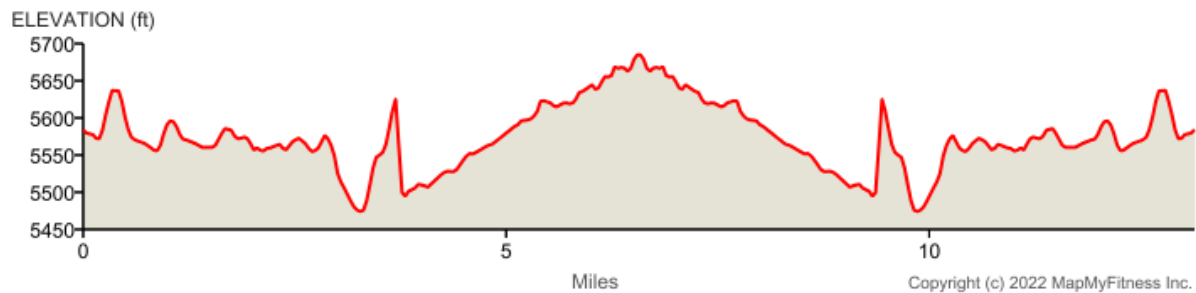

### Wasatch Half Marathon

Distance: 13.14 mi

Elevation Gain: 724 ft

Elevation Max: 5,687 ft

### Notes

out and back 13.1 mile route

- 0.00 mi** Head west toward Historic Union Pacific Rail Trail/Union Pacific Rail Trail

---

- 0.01 mi** Turn right onto Historic Union Pacific Rail Trail/Union Pacific Rail Trail