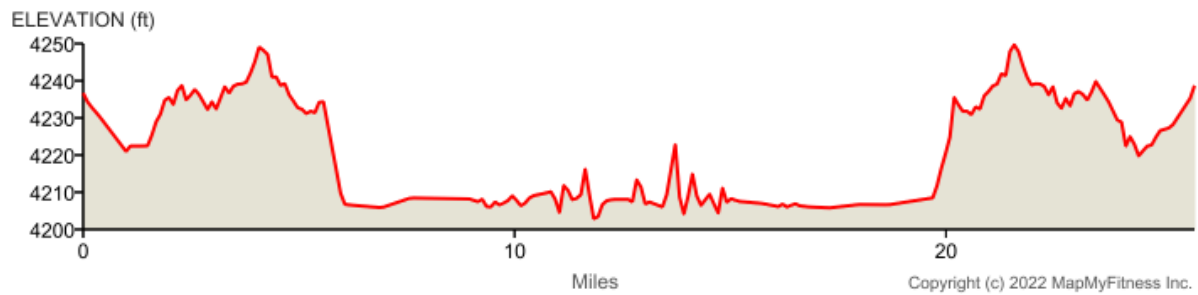

Brineman22 Olympic Bike Course

Distance: 25.76 mi

Elevation Gain: 152 ft

Elevation Max: 4,251 ft

Notes

- 0.00 mi** Head south on Lakeview Wy toward W 3700 S/W Gentile StRestricted usage road

- 0.00 mi** Turn right onto W 3700 S/W Gentile StContinue to follow W Gentile St

- 1.73 mi** Continue onto S 3000 W

- 2.34 mi** Turn left onto W 2700 S

- 2.38 mi** Head west on W 2700 S toward 3230 W

- 2.87 mi** Turn right onto S Doral DrDestination will be on the right

- 2.94 mi** Head north on S Doral Dr toward 2610 SDestination will be on the right

21.47 mi Head southeast on S Doral Dr toward Brookshire Dr Destination will be on the right

22.39 mi Head south on S Doral Dr toward 2280 S

22.82 mi Turn left onto W 2700 S

23.35 mi Turn right onto S 3000 W Destination will be on the right