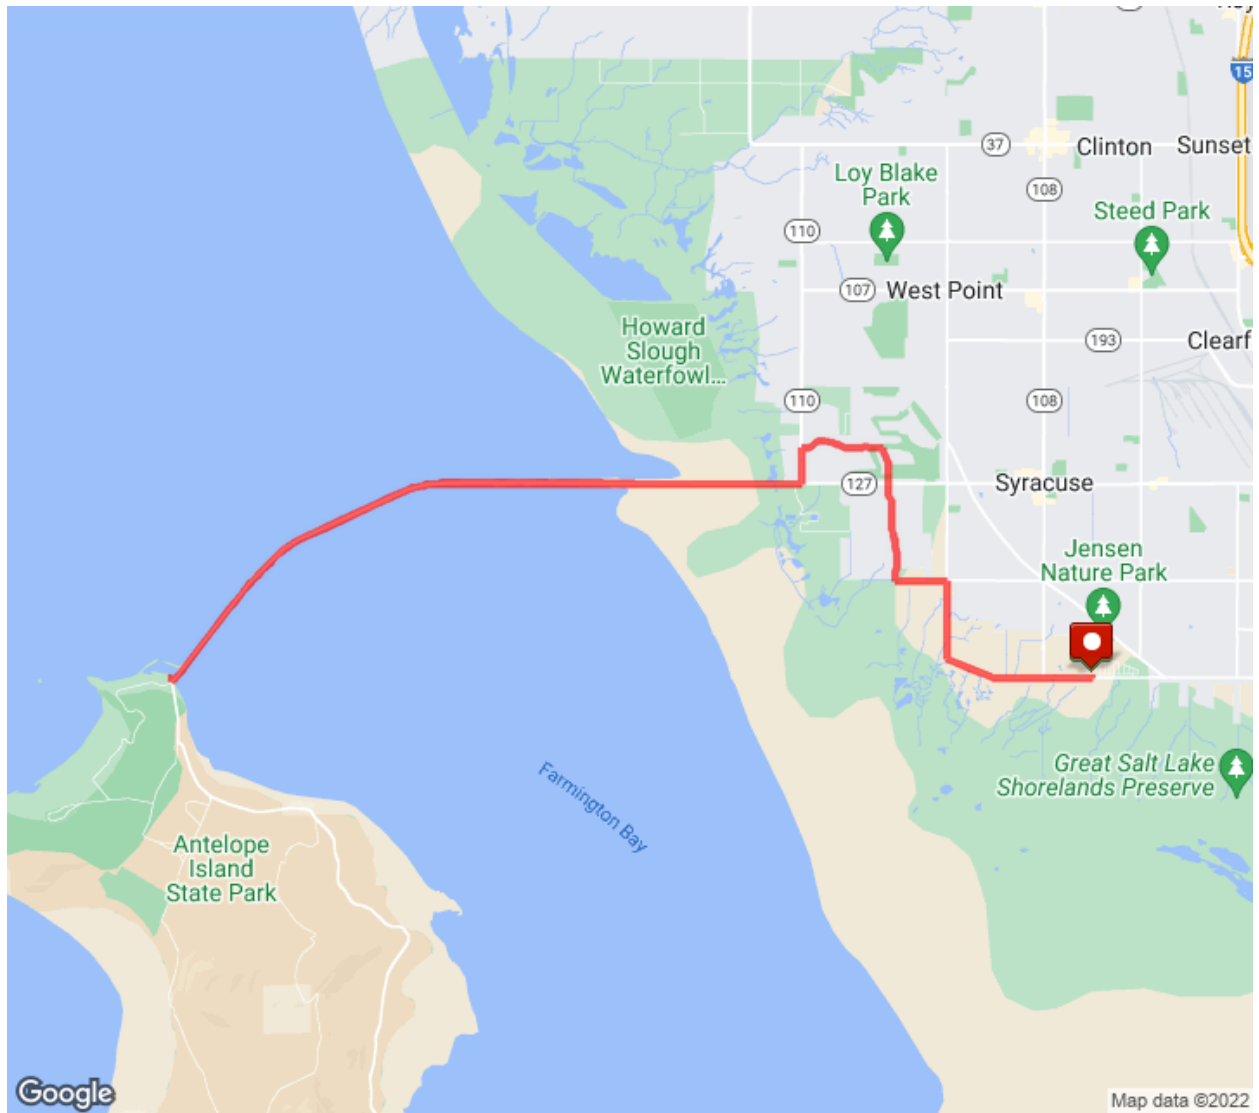

Brineman22 Olympic Bike Course

Distance: 25.76 mi

Elevation Gain: 152 ft

Elevation Max: 4,251 ft

Notes