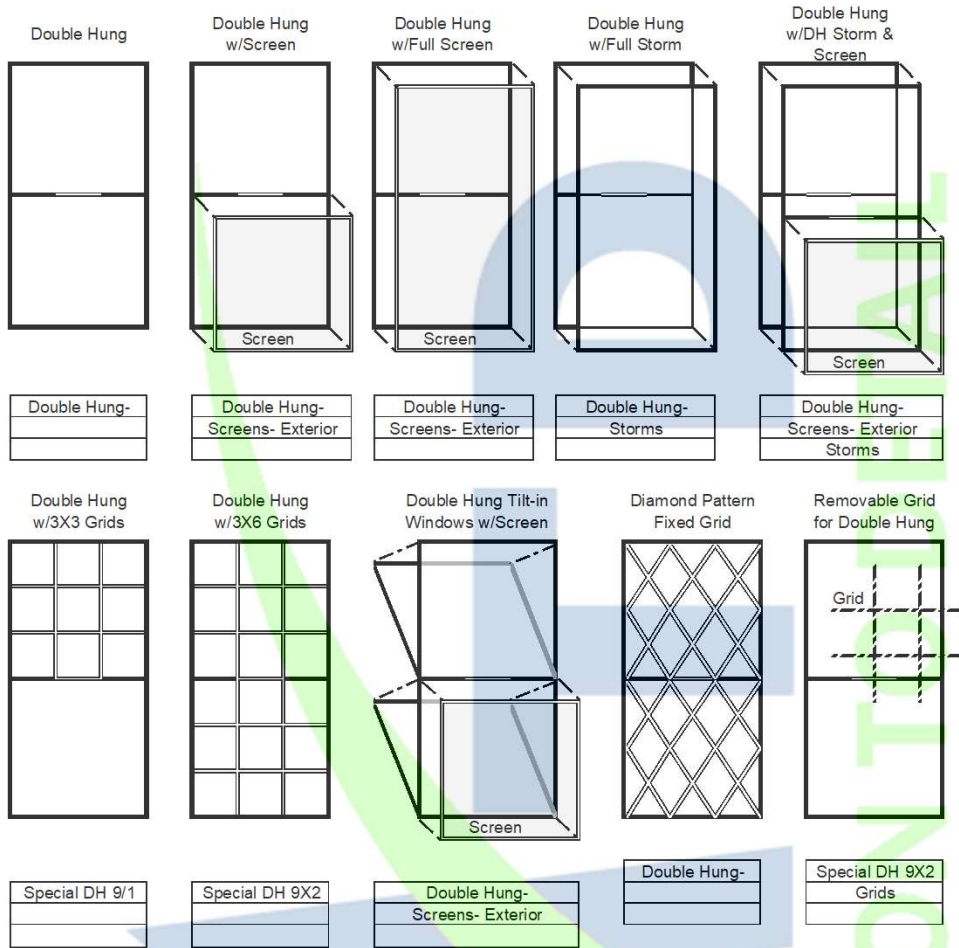

Double Hung

Sliders

Crank Out

Transoms

Fixed Windows

Bay Windows (illustrates 4 windows)

Fixed Glass X4-

Simple Fixed Window

Fixed Glass X1-

Large Fixed Window

Fixed Glass X1-

Doors

French Door
3X6

French Doors-

Double French Door
6X6 (or 2-3X6's)

French Doors-

Sliding Door w/Screen

Sliding Doors

Storm Doors

Double Hung-
Screens- Exterior

Side Lights

Fixed Glass X2-

Specialty Windows

Crank Windows-
Pella Inserts
Screens- Interior

Louvers