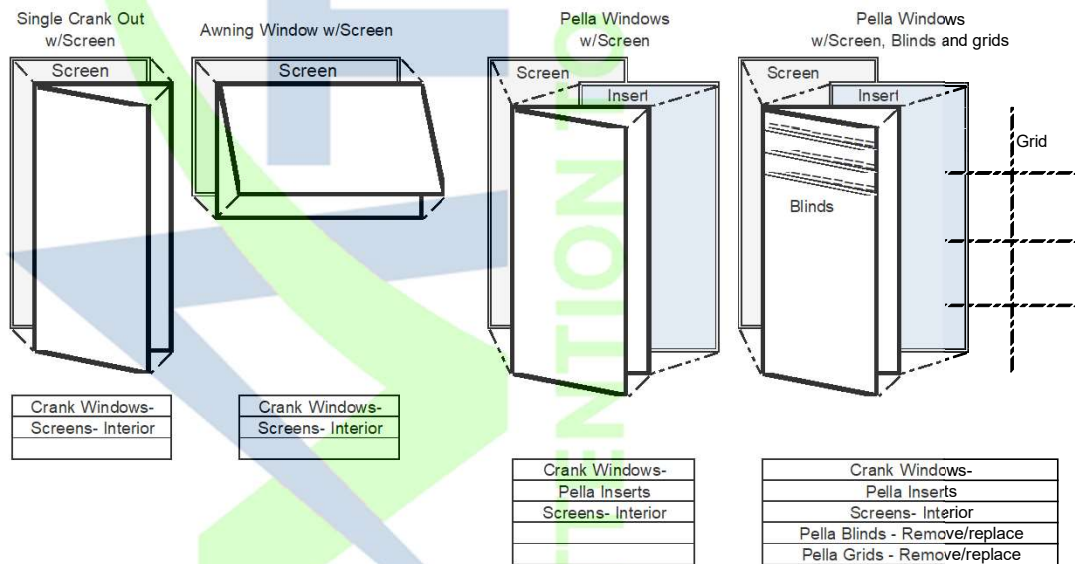

Double Hung

Sliders

Crank Out

Transoms

Fixed Windows

Bay Windows (illustrates 4 windows)

Fixed Glass X4-

Simple Fixed Window

Fixed Glass X1-

Large Fixed Window

Fixed Glass X1-

Doors

French Door
3X6

French Doors-

Double French Door
6X6 (or 2-3X6's)

French Doors-

Sliding Door w/Screen

Sliding Doors

Storm Doors

Double Hung-
Screens- Exterior

Side Lights

Fixed Glass X2-

Specialty Windows

Crank Windows-
Pella Inserts
Screens- Interior