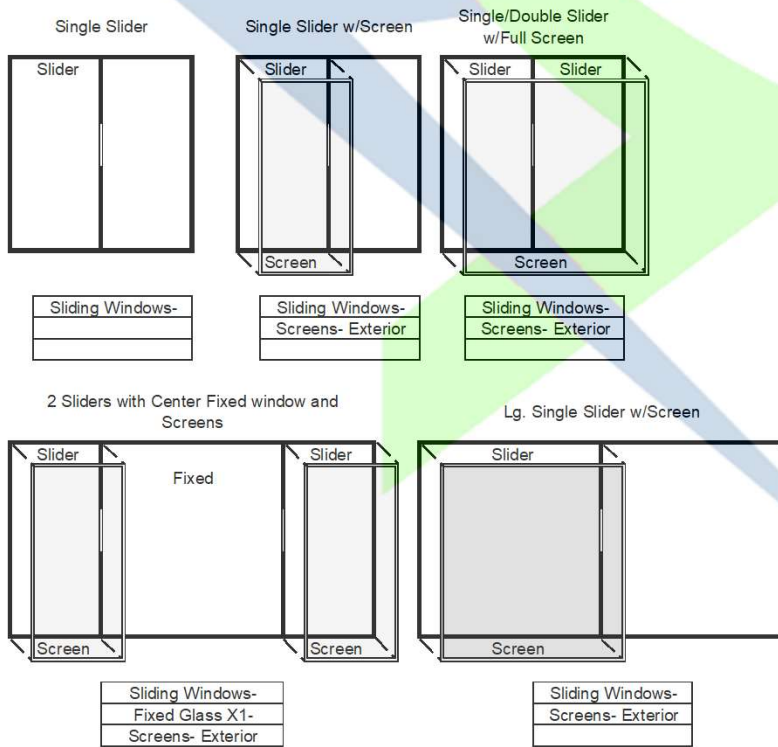

Double Hung

Sliders

Crank Out

Transoms

Fixed Windows

Bay Windows (illustrates 4 windows)

Fixed Glass X4-

Simple Fixed Window

Fixed Glass X1-

Large Fixed Window

Fixed Glass X1-

Doors

French Door
3X6

French Doors-

Double French Door
6X6 (or 2-3X6's)

French Doors-