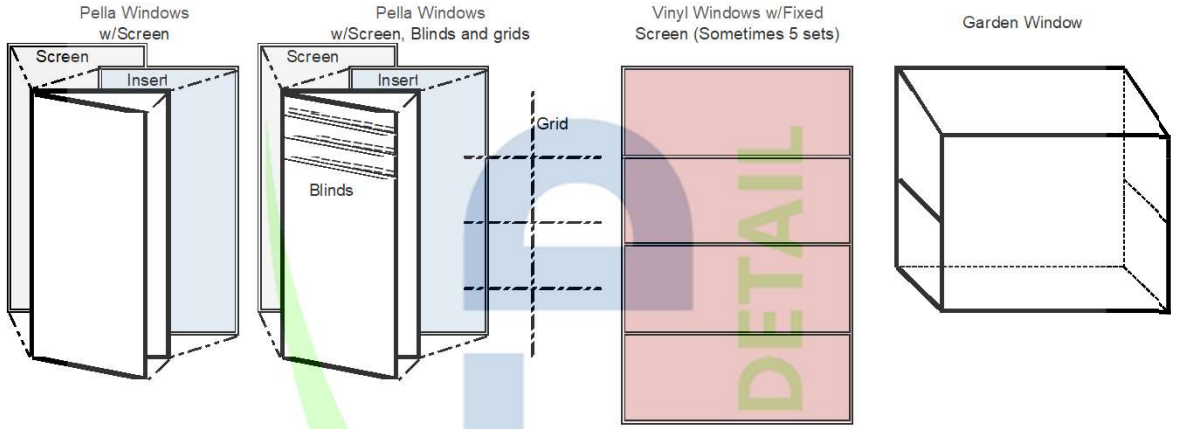

Sliding Door w/Screen

Sliding Doors

Storm Doors

Double Hung-
Screens- Exterior

Side Lights

Fixed Glass X2-

Specialty Windows

Crank Windows-
Pella Inserts
Screens- Interior