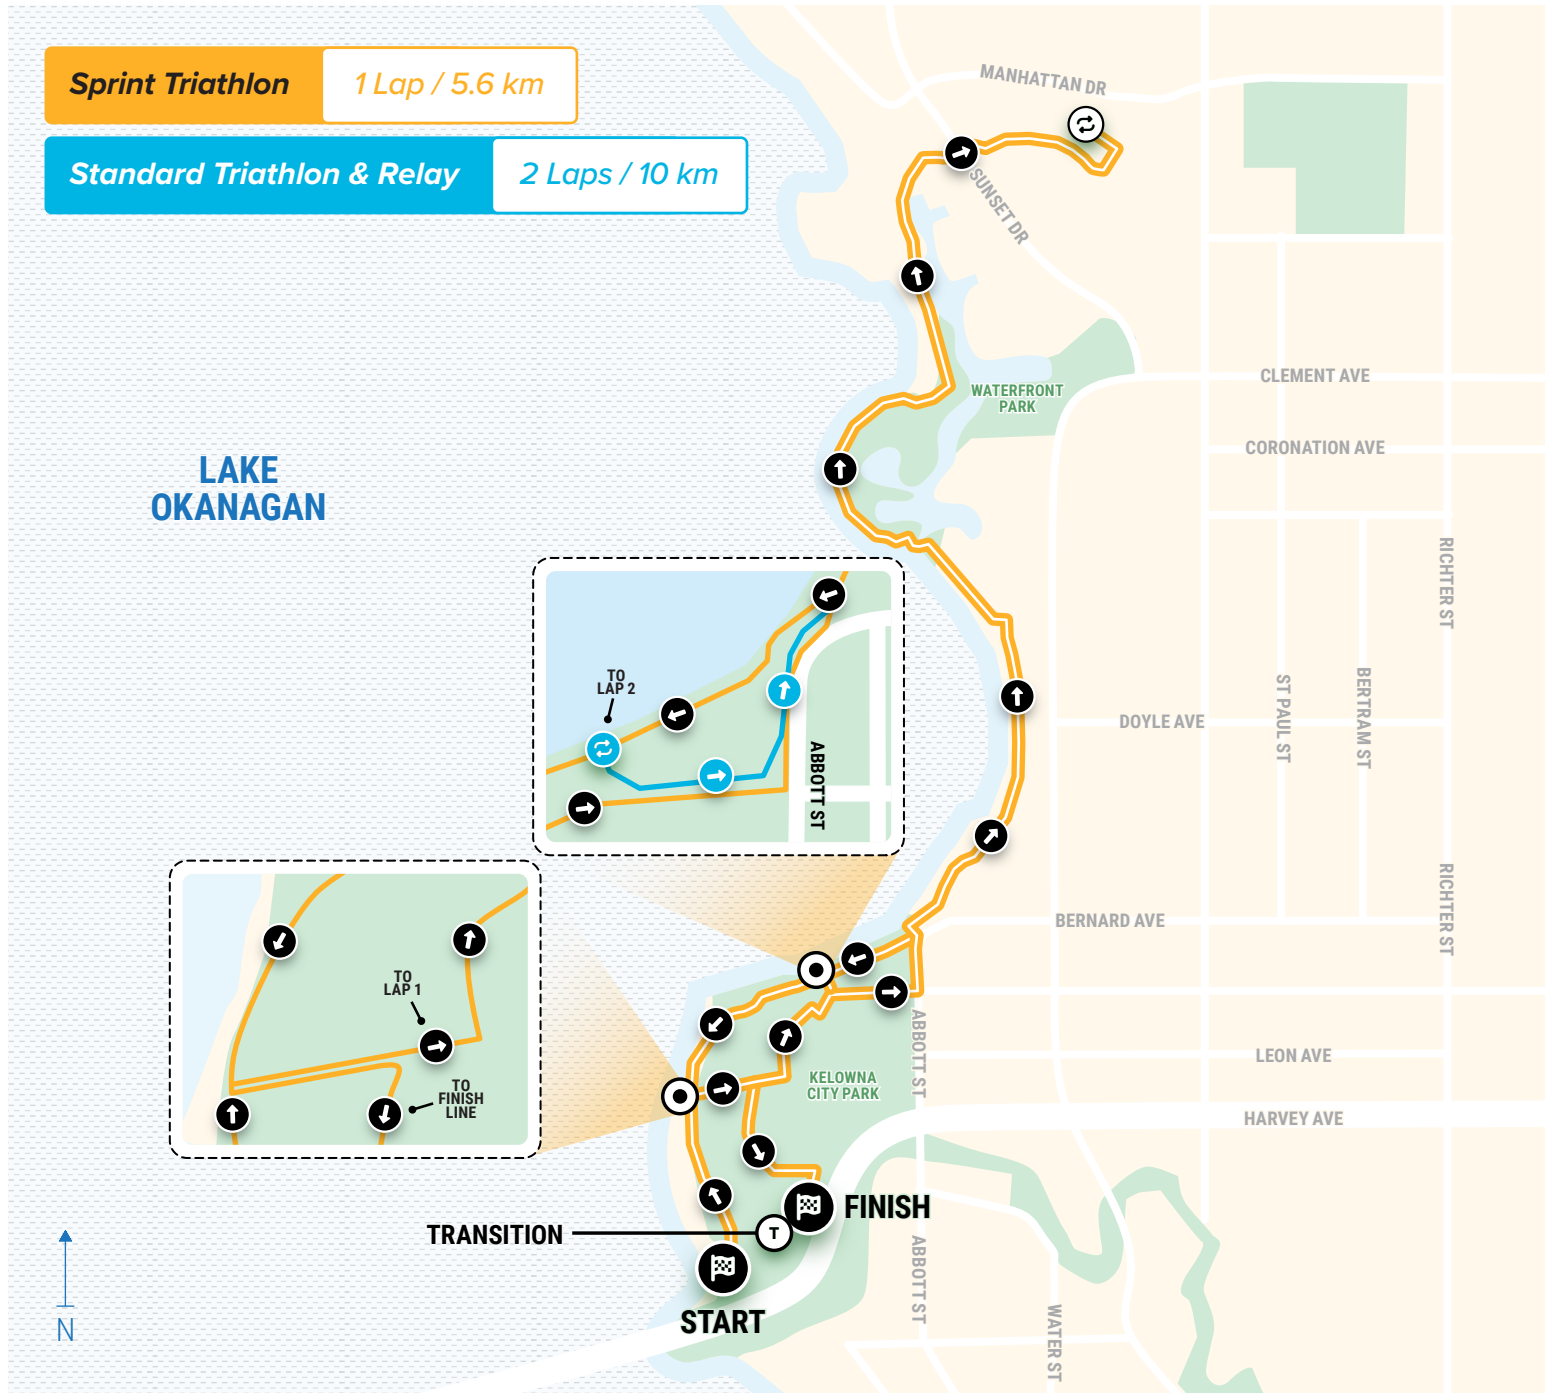

Sprint Triathlon / Standard Triathlon & Relay
National Championships
Run Course

Total Elevation Gain Sprint Triathlon: **11.6 m** Standard Triathlon & Relay: **21 m**