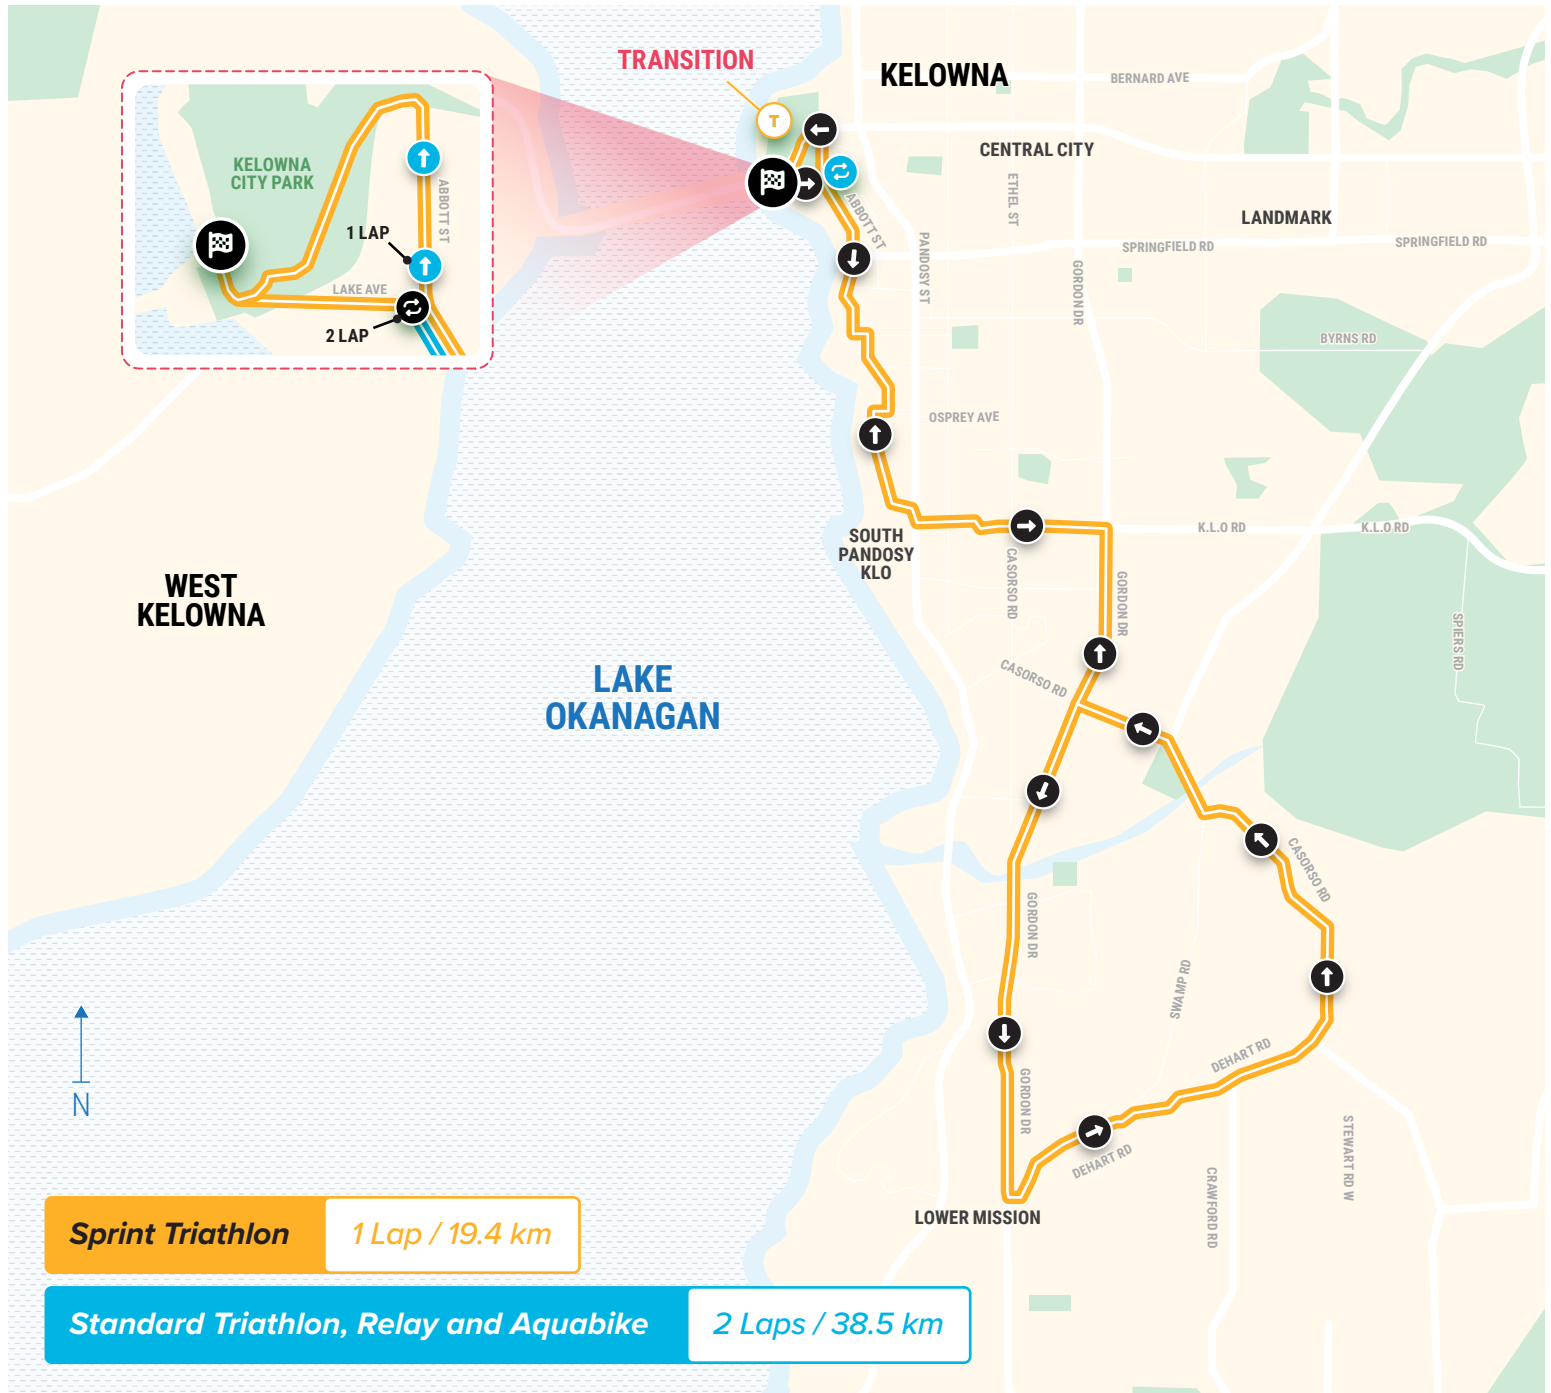

**Sprint Triathlon / Standard Triathlon & Relay /
Standard Aquabike National Championships**
Bike Course

PRESENTED BY **KALTIRE**

appleraceseries.com

Total Elevation Gain Sprint: 122 m Standard: 242 m

Sprint Triathlon Finish