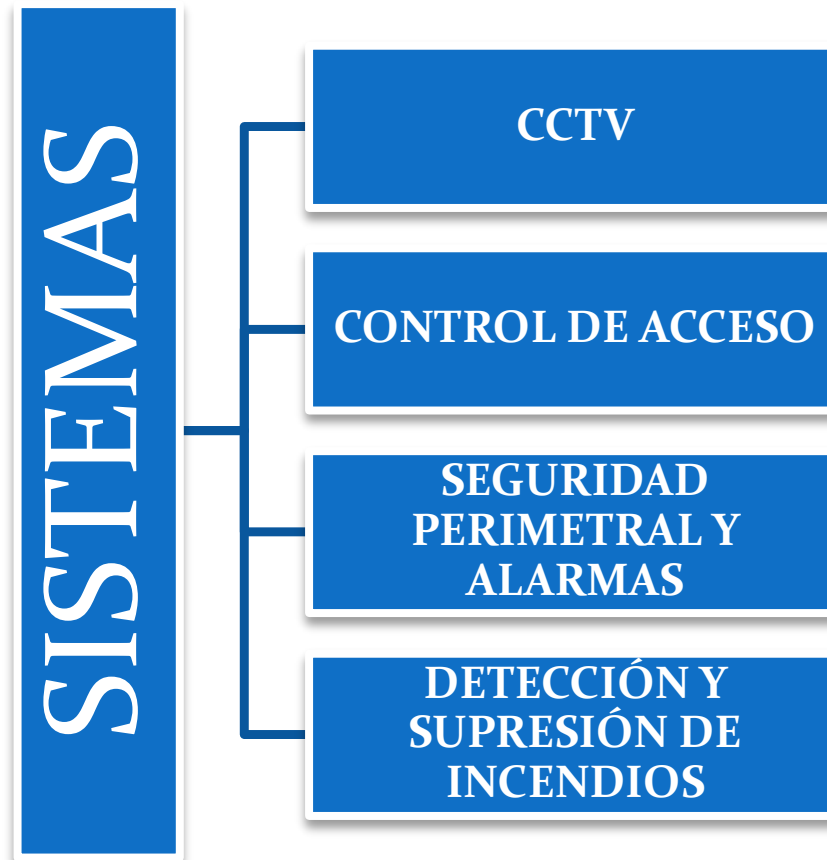

INGENIERÍA Y
DISEÑO DE
SOLUCIONES

SUMINISTRO Y
EQUIPAMIENTO

DIRECCIÓN DE
PROYECTO,
PRODUCCIÓN Y
SUPERVISIÓN EN
CAMPO

DISEÑO,
IMPLEMENTACIÓN,
DOCUMENTACIÓN Y
SEGUIMIENTO DE
SISTEMAS Y
PROCESOS

MANTENIMIENTO Y
SOPORTE POST-
VENTA EN
SOLUCIONES /
PROYECTOS PROPIOS
O DE TERCEROS