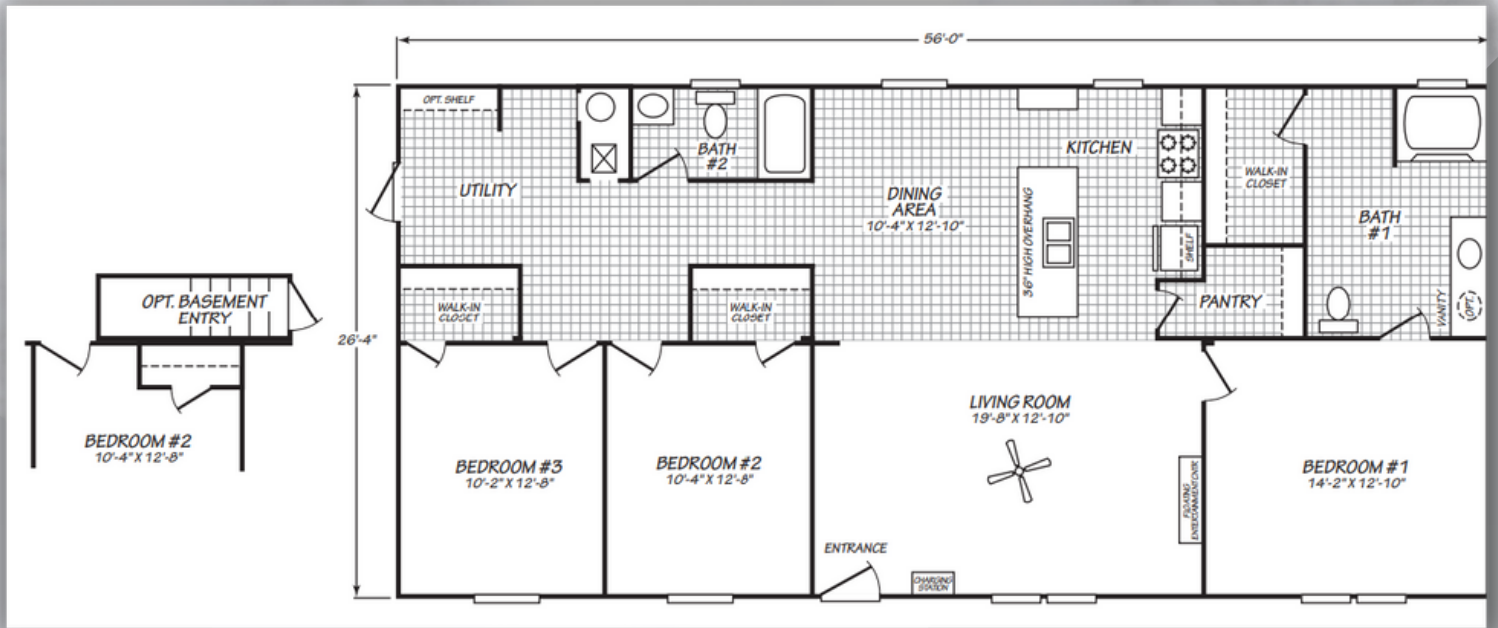

E

X

JNH BUILDERS Inc.

Manufactured
2444U

3 Bedroom
2 Bath
1,026 Sq. Ft.

JNH BUILDERS Inc.

Manufactured
28483U

3 Bedroom
2 Bath
1,264 Sq. Ft.

JNH BUILDERS Inc.

Manufactured
28563U

3 Bedroom
2 Bath
1,474 Sq. Ft.

Single - Section
103 Elite Plus

3 Bedroom
2 Bath
1,178 Sq. Ft.

JNH BUILDERS Inc.

Rockwell

Multi - Section
Enterprise 5609

3 Bedroom
2 Bath
1,492 Sq. Ft.

Multi - Section
The Richmond

4 Bedroom
2 Bath
2,025 Sq. Ft.

Modular
2062 Classic

3 Bedroom
2 Bath
1,899 Sq. Ft.

Modular
3321 Classic

4 Bedroom
2 Bath
2,027 Sq. Ft.

JNH BUILDERS Inc.