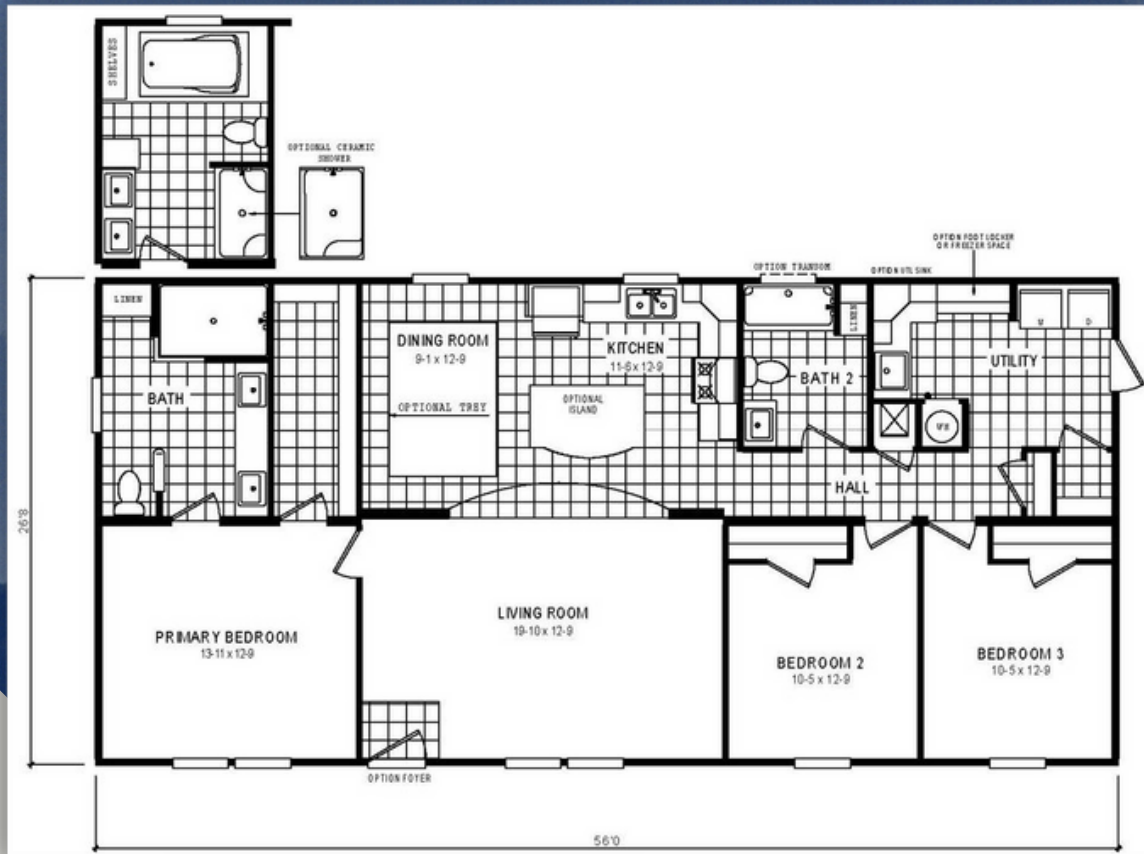

JNH BUILDERS Inc.

Manufactured
28563U

3 Bedroom
2 Bath
1,474 Sq. Ft.

Single - Section
103 Elite Plus

3 Bedroom
2 Bath
1,178 Sq. Ft.

JNH BUILDERS Inc.

Rockwell

Multi - Section
Enterprise 5609

3 Bedroom
2 Bath
1,492 Sq. Ft.

Multi - Section
The Richmond

4 Bedroom
2 Bath
2,025 Sq. Ft.

Modular
2062 Classic

3 Bedroom
2 Bath
1,899 Sq. Ft.

Modular
3321 Classic

4 Bedroom
2 Bath
2,027 Sq. Ft.

JNH BUILDERS Inc.