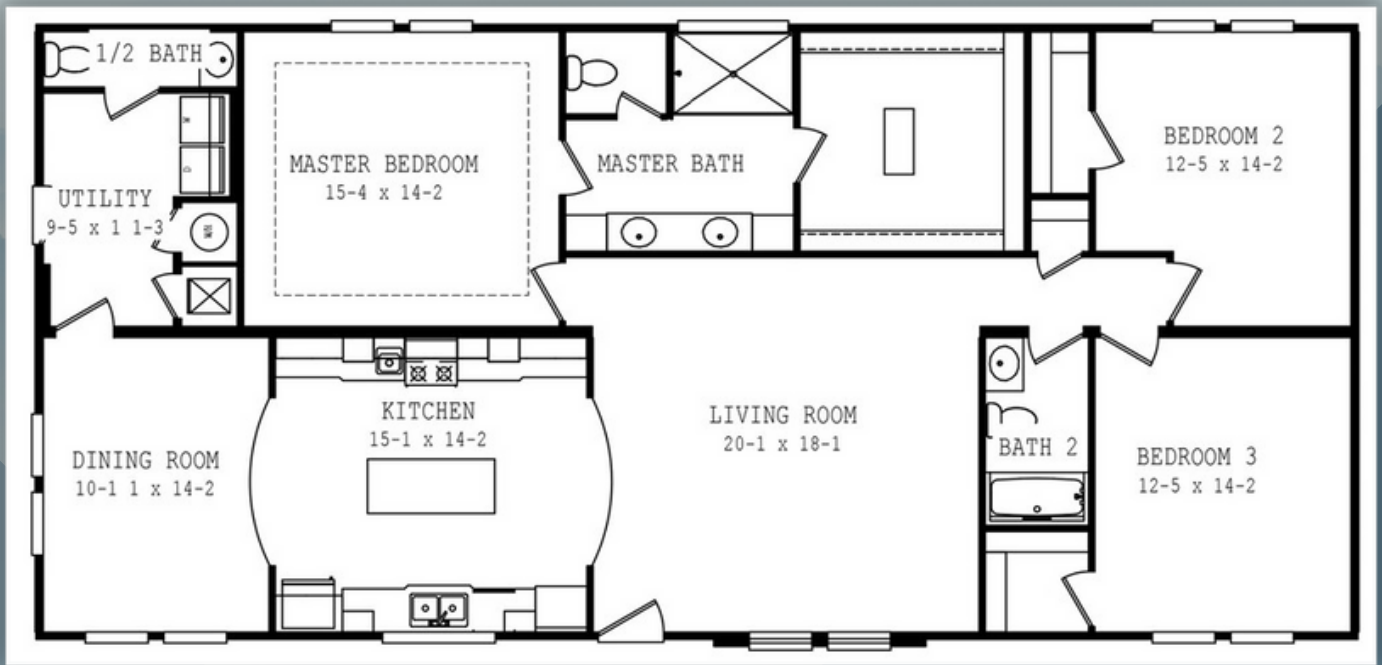

JNH BUILDERS Inc.

Manufactured
28563U

3 Bedroom
2 Bath
1,474 Sq. Ft.

Single - Section
103 Elite Plus

3 Bedroom
2 Bath
1,178 Sq. Ft.

JNH BUILDERS Inc.

Rockwell

Multi - Section
Enterprise 5609

3 Bedroom
2 Bath
1,492 Sq. Ft.

Multi - Section
The Richmond

4 Bedroom
2 Bath
2,025 Sq. Ft.

Modular
2062 Classic

3 Bedroom
2 Bath
1,899 Sq. Ft.

Modular
3321 Classic

4 Bedroom
2 Bath
2,027 Sq. Ft.

JNH BUILDERS Inc.