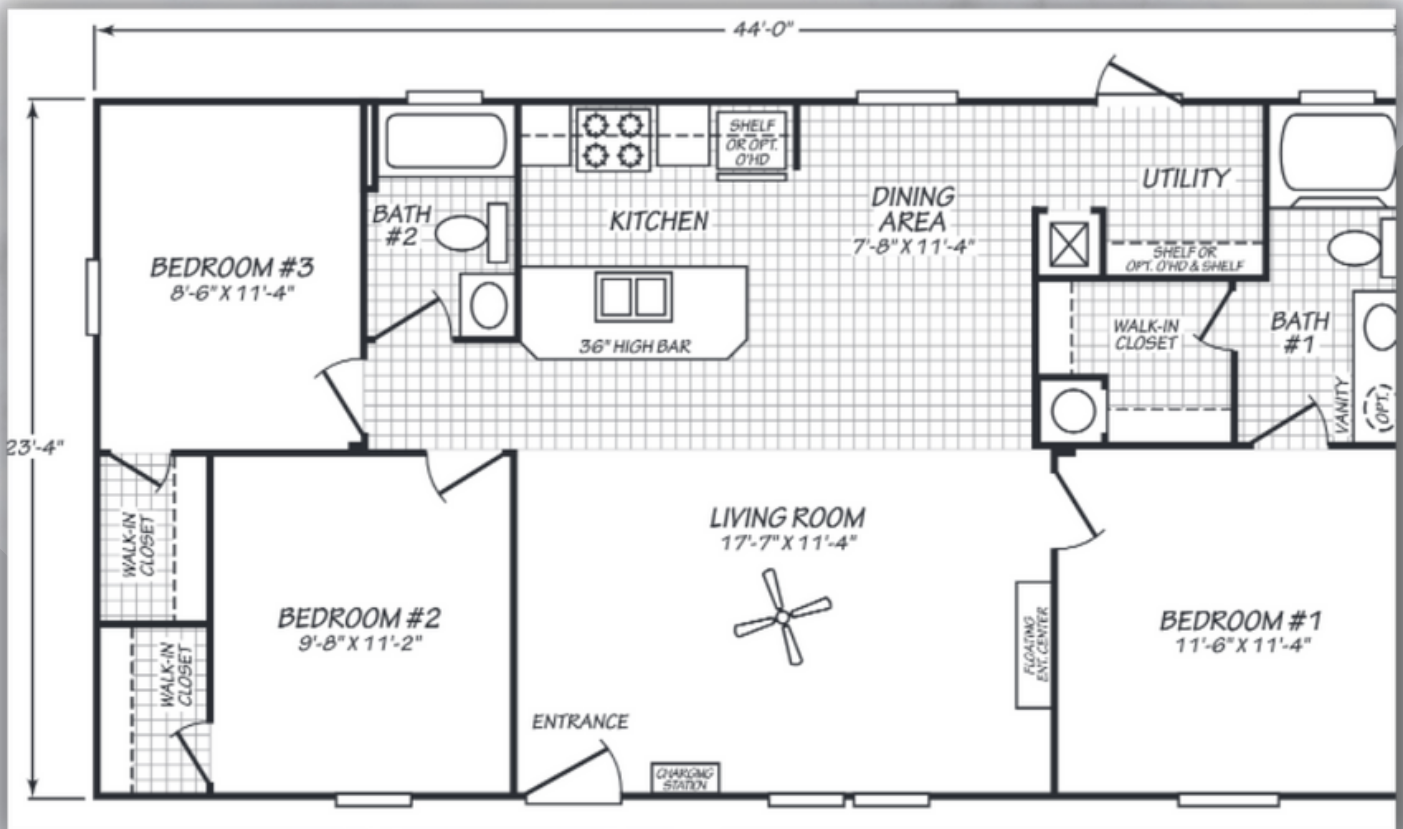

JNH BUILDERS Inc.

Manufactured
2444U

3 Bedroom
2 Bath
1,026 Sq. Ft.