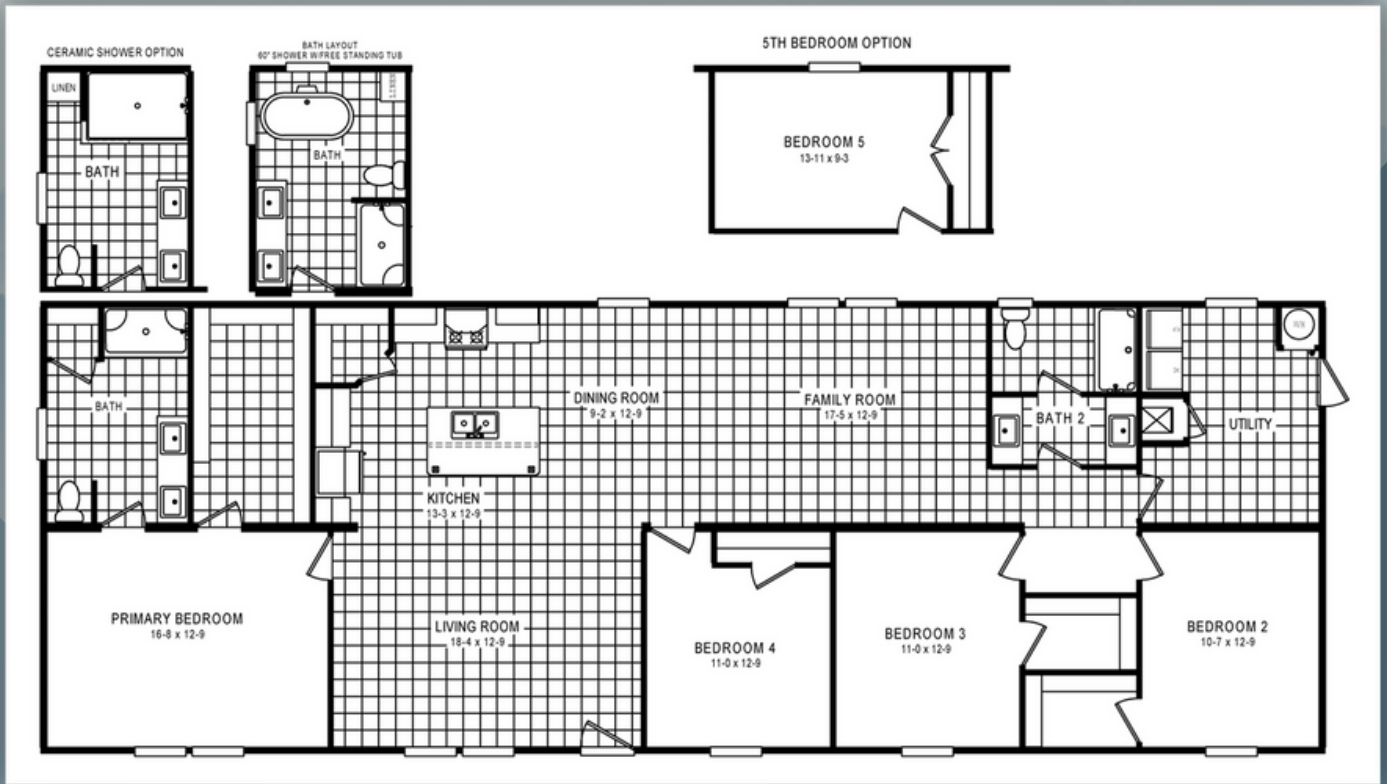

JNH BUILDERS Inc.

Manufactured
28563U

3 Bedroom
2 Bath
1,474 Sq. Ft.

Single - Section
103 Elite Plus

3 Bedroom
2 Bath
1,178 Sq. Ft.

JNH BUILDERS Inc.

Rockwell

Multi - Section
Enterprise 5609

3 Bedroom
2 Bath
1,492 Sq. Ft.

Multi - Section
The Richmond

4 Bedroom
2 Bath
2,025 Sq. Ft.

Modular
2062 Classic

3 Bedroom
2 Bath
1,899 Sq. Ft.

Modular
3321 Classic

4 Bedroom
2 Bath
2,027 Sq. Ft.

JNH BUILDERS Inc.