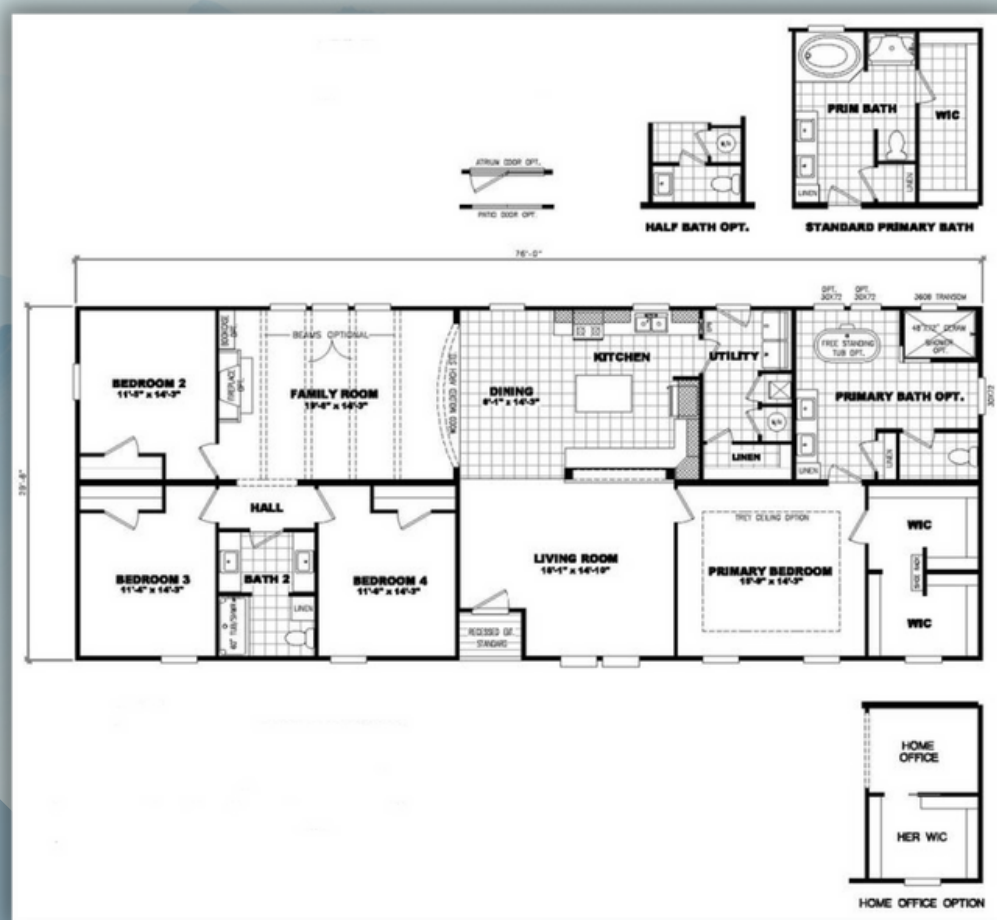

3 Bedroom
2 Bath
1,492 Sq. Ft.

Multi - Section
The Richmond

4 Bedroom
2 Bath
2,025 Sq. Ft.

Modular
2062 Classic

3 Bedroom
2 Bath
1,899 Sq. Ft.

Modular
3321 Classic

4 Bedroom
2 Bath
2,027 Sq. Ft.

JNH BUILDERS Inc.

Modular
2091 Classic

3 Bedroom
2 Bath
1,494 Sq. Ft.

JNH BUILDERS Inc.

Modular
Somerset Hills

3 Bedroom
2 Bath
1,395 Sq. Ft.

JNH BUILDERS Inc.

Modular
Cypress Point

**4 Bedroom
2 Bath
1,824 Sq. Ft.**