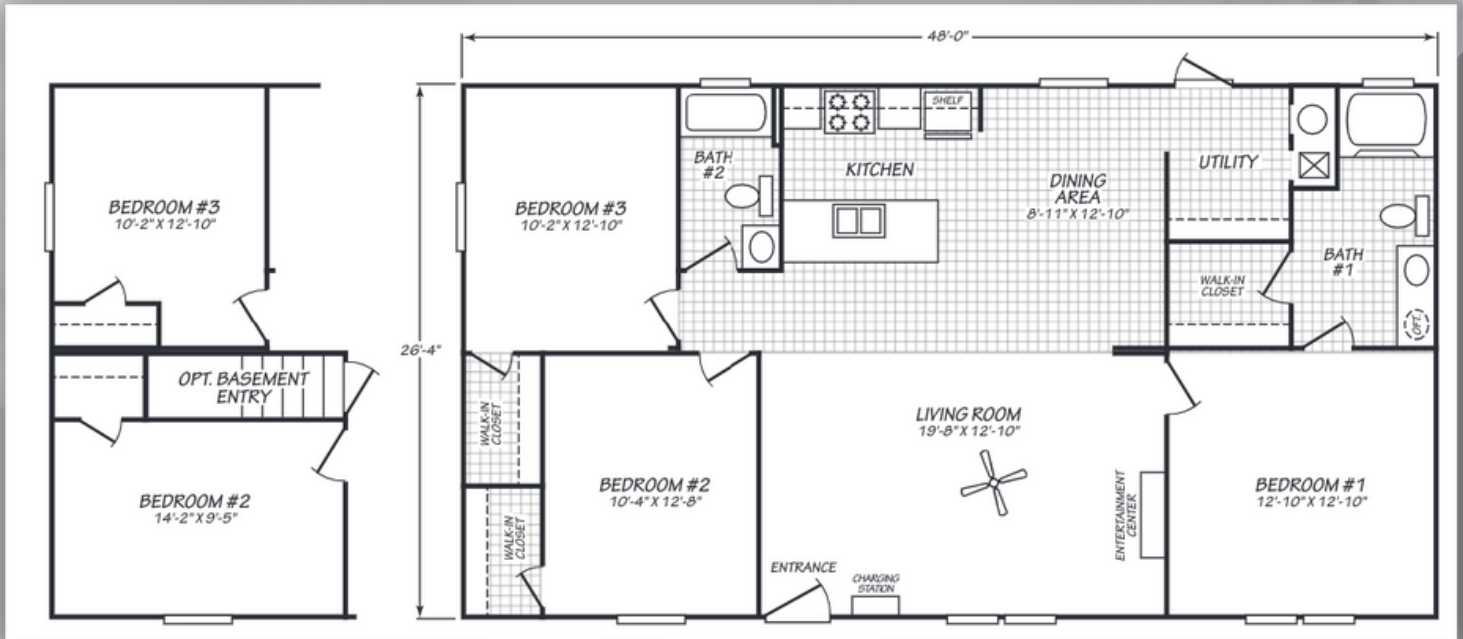

E

X

JNH BUILDERS Inc.

Manufactured
2444U

3 Bedroom
2 Bath
1,026 Sq. Ft.

JNH BUILDERS Inc.

Manufactured
28483U

3 Bedroom
2 Bath
1,264 Sq. Ft.

JNH BUILDERS Inc.

Manufactured
28563U

3 Bedroom
2 Bath
1,474 Sq. Ft.

Single - Section
103 Elite Plus

3 Bedroom
2 Bath
1,178 Sq. Ft.

JNH BUILDERS Inc.

Rockwell

Multi - Section
Enterprise 5609

3 Bedroom
2 Bath
1,492 Sq. Ft.

Multi - Section
The Richmond

4 Bedroom
2 Bath
2,025 Sq. Ft.

Modular
2062 Classic

3 Bedroom
2 Bath
1,899 Sq. Ft.

Modular
3321 Classic

4 Bedroom
2 Bath
2,027 Sq. Ft.

JNH BUILDERS Inc.