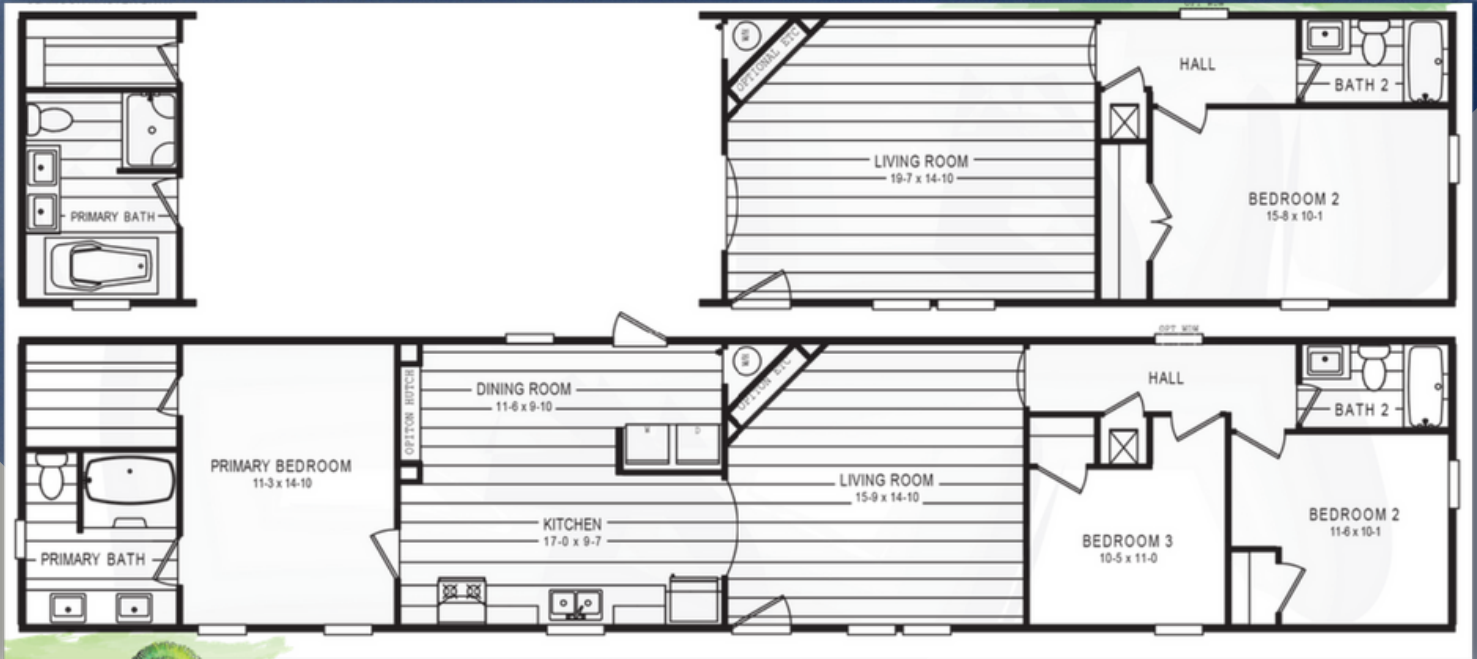

JNH BUILDERS Inc.

Manufactured
28563U

3 Bedroom
2 Bath
1,474 Sq. Ft.

Single - Section
103 Elite Plus

3 Bedroom
2 Bath
1,178 Sq. Ft.

JNH BUILDERS Inc.

Rockwell

Multi - Section
Enterprise 5609