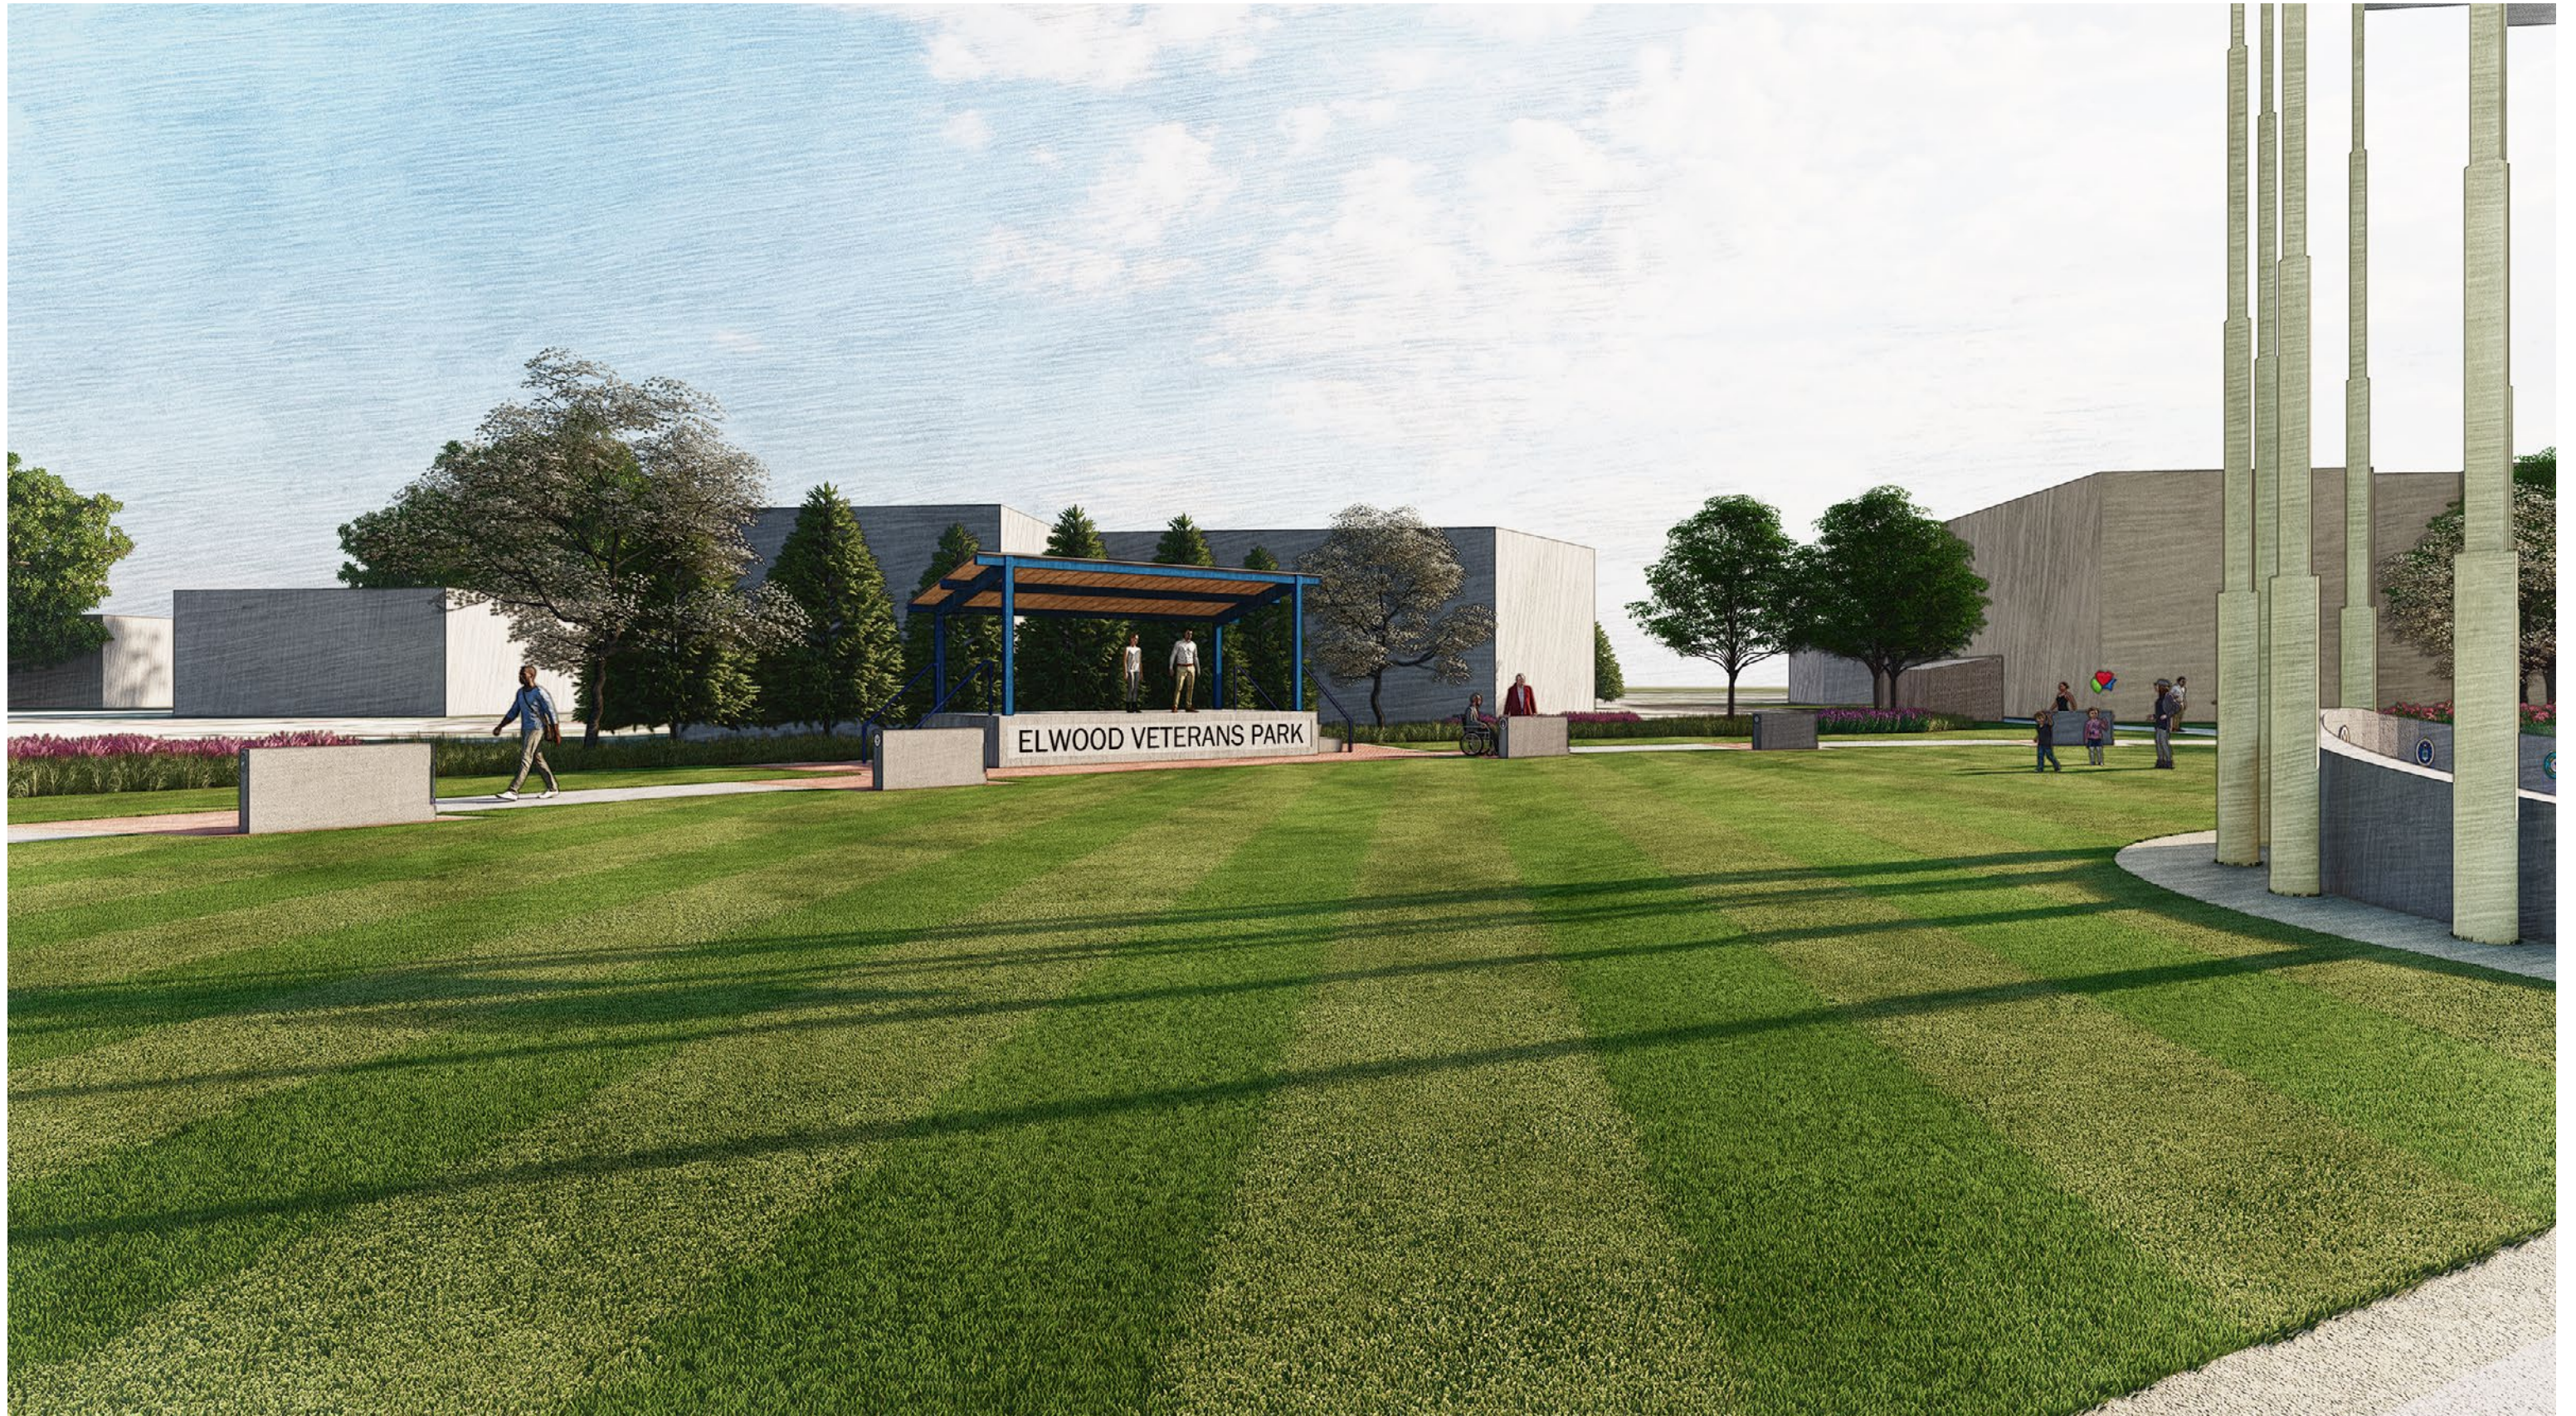

Entry Walk

Elwood Veterans Park

Elwood, Indiana

PREPARED FOR
Beaver
Construction
Management

ISSUE DATE: September 15, 2021
All drawings are preliminary and subject to change.
© 2021 Hitchcock Design Group

Entry Plaza (Night)

Elwood Veterans Park

Elwood, Indiana

PREPARED FOR
Beaver
Construction
Management

ISSUE DATE: September 15, 2021
All drawings are preliminary and subject to change.
© 2021 Hitchcock Design Group

Stage and Activity Lawn

Elwood Veterans Park

Elwood, Indiana

PREPARED FOR
Beaver
Construction
Management

ISSUE DATE: September 15, 2021
All drawings are preliminary and subject to change.
© 2021 Hitchcock Design Group

Loop Tail

Elwood Veterans Park

Elwood, Indiana

PREPARED FOR
Beaver
Construction
Management

ISSUE DATE: September 15, 2021
All drawings are preliminary and subject to change.
© 2021 Hitchcock Design Group

Passive Area Elwood Veterans Park