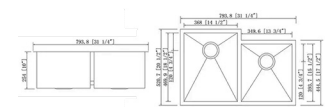

DIMENSION: 31-1/2" X 20-1/2"
DEPTH: 9"/7"
AVAILABLE IN LEFT/RIGHT VARIATION

909L

DIMENSION: 37-1/8" X 21"
DEPTH: 9"/7"
AVAILABLE IN LEFT/RIGHT VARIATION

915L

DIMENSION: 30-3/4" X 19-1/2"
DEPTH: 9" / 8"
AVAILABLE IN LEFT / RIGHT VARIATION

RD3221L

DIMENSION: 32" X 20-3/4"
DEPTH: 9" / 8"
AVAILABLE IN LEFT / RIGHT VARIATION

SR7030

DIMENSION: 31-1/2" X 17-3/4"
DEPTH: 10"

HANDMADE STAINLESS STEEL ONE AND A HALFBOWL SINKS

EG03018

DIMENSION: 30" X 18"
DEPTH: 10"

EKD3218

DIMENSION: 32" X 18"
DEPTH: 9"

HB02920L

DIMENSION: 29" X 20"
DEPTH: 10"
AVAILABLE IN LEFT / RIGHT VARIATION

HB03120L

DIMENSION: 31-1/4" X 20-1/2"
DEPTH: 10"
AVAILABLE IN LEFT / RIGHT VARIATION

HB03219AL

DIMENSION: 32" X 19"
DEPTH: 10"
AVAILABLE IN LEFT / RIGHT VARIATION

HB03320AL

DIMENSION: 33" X 20"
DEPTH: 10"
AVAILABLE IN LEFT / RIGHT VARIATION

LHB03219

DIMENSION: 32" X 19"
DEPTH: 10"
COMES WITH ACCESSORIES