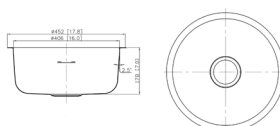

DIMENSION: 18-1/2" X 15"
DEPTH: 7"

108

DIMENSION: 18" X 16-1/2"
DEPTH: 9"

109

DIMENSION: 16-1/2" X 18-1/2"
DEPTH: 9"

FD1043

DIMENSION: 18-1/2" X 15"
DEPTH: 8"

OR1916

DIMENSION: 19-1/8" X 16-1/8"
DEPTH: 7"

R405

DIAMETER: 16-1/2"
DEPTH: 7"

R425

DIAMETER: 18-5/8"
DEPTH: 7-1/4"

R450

RADIUS: 17-3/4"
DEPTH: 7"

RS1815

DIMENSION: 18-1/2" X 15-1/2"
DEPTH: 9"

HANDMADE STAINLESS STEEL BAR AND LAUNDRY SINKS

HAS2308

DIMENSION: 23" X 8"
DEPTH: 10"

HBS1515

DIMENSION: 15" X 15"
DEPTH: 10"
AVAILABLE IN ZERO/SMALL RADIUS

HBS1512

DIMENSION: 15" X 12"
DEPTH: 8", 10" AND 12"
AVAILABLE IN ZERO/SMALL RADIUS