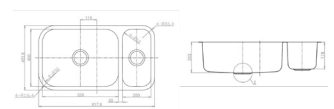

HBE3320

DIMENSION: 33" X 20"
DEPTH: 10"
AVAILABLE IN ZERO/SMALL RADIUS

LHBE3219

DIMENSION: 32" X 19"
DEPTH: 10"
COMES WITH ACCESSORIES

HBELD3219

DIMENSION: 32" X 19"
DEPTH: 10"
COMES WITH ACCESSORIES

STAINLESS STEEL ONE AND A HALF BOWL SINKS

401L

DIMENSION: 31-1/4" X 20-5/8"
DEPTH: 9"/7"
AVAILABLE IN LEFT/RIGHT VARIATION

701L

DIMENSION: 32" X 20-1/2"
DEPTH: 9"/7"
AVAILABLE IN LEFT/RIGHT VARIATION

803L

DIMENSION: 27-1/8" X 18-1/2"
DEPTH: 8"/7"
AVAILABLE IN LEFT/RIGHT VARIATION

830

DIMENSION: 32-1/4" X 17-7/8"
DEPTH: 8" / 5-1/4"

877

DIMENSION: 31-7/8" X 20-3/4"
DEPTH: 9"/8"
INCLUDES: LOWER DIVIDER

903L

DIMENSION: 31-3/4" X 21"
DEPTH: 9"/5-1/2"
AVAILABLE IN LEFT/RIGHT VARIATION

905L

DIMENSION: 31-1/2" X 20-1/2"
DEPTH: 9"/7"
AVAILABLE IN LEFT/RIGHT VARIATION

909L

DIMENSION: 37-1/8" X 21"
DEPTH: 9"/7"
AVAILABLE IN LEFT/RIGHT VARIATION

915L

DIMENSION: 30-3/4" X 19-1/2"
DEPTH: 9" / 8"
AVAILABLE IN LEFT / RIGHT VARIATION