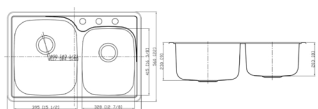

DIMENSION: 23" X 17-3/4"
DEPTH: 9"

HA114

DIMENSION: 21" X 16"
DEPTH: 6"

DROP-IN STAINLESS STEEL SINKS

8080A

DIMENSION: 43-7/8" X 23-1/4"
DEPTH: 7"

T1214

DIMENSION: 12-1/2" X 14-1/2"
DEPTH: 6-1/2"

T3322

DIMENSION: 33" X 22"
DEPTH: 6", 7", 8" AND 9"

T3322C

DIMENSION: 33" X 22"
DEPTH: 6" AND 9"

T3322L

DIMENSION: 33" X 22"
DEPTH: 9" / 8"

HANDMADE STAINLESS STEEL FARM SINKS

EFD3320 (50/50)

DIMENSION: 33" X 20"
DEPTH: 10"

EFD3320L (60/40)

DIMENSION: 33" X 20"
DEPTH: 10"
AVAILABLE IN LEFT/RIGHT VARIATION

EFD3620 (50/50)

DIMENSION: 36" X 20"
DEPTH: 10"

EFS3021

DIMENSION: 30" X 21"
DEPTH: 10"

EFS3320