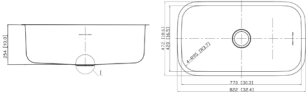

18-19

STAINLESS STEEL KITCHEN SINGLE BOWL SINKS

205

DIMENSION: 32-1/4" X 18-1/2"
DEPTH: 6" 9" AND 10"

308

DIMENSION: 27" X 18"
DEPTH: 9"

309

DIMENSION: 31-1/2" X 18-1/2"
DEPTH: 9" AND 10"

309D

DIMENSION: 33-1/2" X 18-1/2"
DEPTH: 9"

319

DIMENSION: 30" X 18"
DEPTH: 9" AND 10"

339

DIMENSION: 31-1/2" X 21-1/8"
DEPTH: 9"

406

DIMENSION: 27" X 18"
DEPTH: 9"

409A

DIMENSION: 32-1/8" X 18"
DEPTH: 9"

409B

DIMENSION: 32-1/8" X 18"
DEPTH: 9"

703

DIMENSION: 32-1/4" X 18"
DEPTH: 6" AND 9"

709

DIMENSION: 31-1/2" X 18"
DEPTH: 9" AND 10"