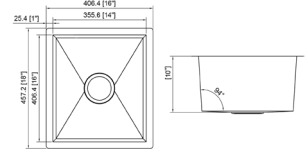

DIMENSION: 32" X 19"
DEPTH: 10"
AVAILABLE IN LEFT / RIGHT VARIATION

HB03320AL

DIMENSION: 33" X 20"
DEPTH: 10"
AVAILABLE IN LEFT / RIGHT VARIATION

LHB03219

DIMENSION: 32" X 19"
DEPTH: 10"
COMES WITH ACCESSORIES

DIMENSION: 18-1/2" X 15-1/2"
DEPTH: 9"

HANDMADE STAINLESS STEEL BAR AND LAUNDRY SINKS

HAS2308

DIMENSION: 23" X 8"
DEPTH: 10"

HBS1515

DIMENSION: 15" X 15"
DEPTH: 10"
AVAILABLE IN ZERO/SMALL RADIUS

HBS1512

DIMENSION: 15" X 12"
DEPTH: 8", 10" AND 12"
AVAILABLE IN ZERO/SMALL RADIUS

HBB1517

DIMENSION: 15" X 17"
DEPTH: 10"

HBB1518

DIMENSION: 15" X 18"
DEPTH: 10"

HBB1519

DIMENSION: 15" X 19"
DEPTH: 10"

HBB1520

DIMENSION: 15" X 20"
DEPTH: 10"

HBS1618

DIMENSION: 16" X 18"
DEPTH: 10"

HBB1815

DIMENSION: 18" X 15"
DEPTH: 10"

HBB1818

DIMENSION: 18" X 18"
DEPTH: 10"

HBS2318

DIMENSION: 23" X 18"
DEPTH: 9", 10" AND 12"
AVAILABLE IN ZERO/SMALL RADIUS