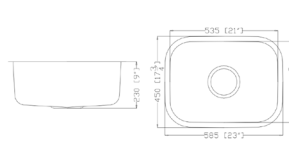

HBS2518

DIMENSION: 25" X 18"
DEPTH: 10"
AVAILABLE IN ZERO/SMALL RADIUS

STAINLESS STEEL LAUNDRY SINKS

301

DIMENSION: 23-1/8" X 17-3/4"
DEPTH: 6" 9" AND 10"

303

DIMENSION: 20-3/4" X 17-3/4"
DEPTH: 9"

305

DIMENSION: 19-3/4" X 20-1/2"
DEPTH: 9"

306

DIMENSION: 26" X 18"
DEPTH: 9"

307

DIMENSION: 23-5/8" X 21"
DEPTH: 9"

404

DIMENSION: 23" X 18-1/8"
DEPTH: 9"

707

DIMENSION: 23" X 17-3/4"
DEPTH: 9"

FD1027

DIMENSION: 23-1/8" X 17-7/8"
DEPTH: 9"

RS2318

DIMENSION: 23-1/8" X 17-3/4"
DEPTH: 9"

SR2318

DIMENSION: 23" X 18"
DEPTH: 9"

RBS2318