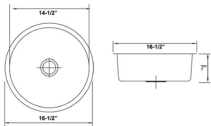

R405

DIAMETER: 16-1/2"
DEPTH: 7"