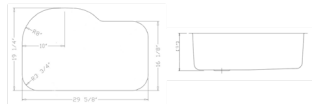

18-19

STAINLESS STEEL KITCHEN SINGLE BOWL SINKS

205

DIMENSION: 32-1/4" X 18-1/2"
DEPTH: 6" 9" AND 10"

308

DIMENSION: 27" X 18"
DEPTH: 9"

309

DIMENSION: 31-1/2" X 18-1/2"
DEPTH: 9" AND 10"

309D

DIMENSION: 33-1/2" X 18-1/2"
DEPTH: 9"

319

DIMENSION: 30" X 18"
DEPTH: 9" AND 10"

339

DIMENSION: 31-1/2" X 21-1/8"
DEPTH: 9"

406

DIMENSION: 27" X 18"
DEPTH: 9"

409A

DIMENSION: 32-1/8" X 18"
DEPTH: 9"

409B

DIMENSION: 32-1/8" X 18"
DEPTH: 9"

703

DIMENSION: 32-1/4" X 18"
DEPTH: 6" AND 9"

709

DIMENSION: 31-1/2" X 18"
DEPTH: 9" AND 10"