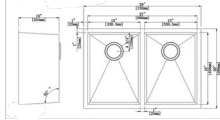

HBE2920

DIMENSION: 29" X 20"
DEPTH: 7", 9" AND 10"
ALSO AVAILABLE IN 33" X 20"