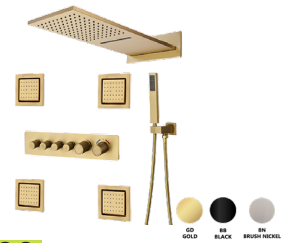

NEW ARRIVALS!

HEIGHT: 12"

HEIGHT: 12-1/8"

HEIGHT: 11-1/2"

HEIGHT: 11-5/8"

HEIGHT: 11-1/2"

HEIGHT: 9-1/8"

SHOWER FAUCETS

02706

SHOWER HEAD DIMENSION:
15-3/4" X 9-7/8"

100201805

SHOWER HEAD DIMENSION:
12" X 12"

13CSBPN

SHOWER HEAD DIMENSION:
12" X 12"

91633

SHOWER HEAD DIMENSION:
22-5/16" X 10-5/8"