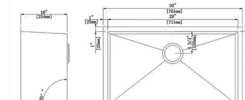

409A

DIMENSION: 32-1/8" X 18"
DEPTH: 9"

409B

DIMENSION: 32-1/8" X 18"
DEPTH: 9"

703

DIMENSION: 32-1/4" X 18"
DEPTH: 6" AND 9"

709

DIMENSION: 31-1/2" X 18"
DEPTH: 9" AND 10"

DIMENSION: 32-3/8" X 18-1/8"
DEPTH: 9"

SR3118

DIMENSION: 31" X 18"
DEPTH: 9"

RS3018

DIMENSION: 31-1/2" X 18-3/8"
DEPTH: 10"

RBS2718

DIMENSION: 27" X 18"
DEPTH: 9"

RBS3218

DIMENSION: 31-1/4" X 18"
DEPTH: 9"

HANDMADE STAINLESS STEEL SINGLE BOWL SINKS

EKS3318

DIMENSION: 33" X 18"
DEPTH: 10"

HA213

DIMENSION: 34" X 20"
DEPTH: 10"

HBS2818

DIMENSION: 28" X 18"
DEPTH: 10"
AVAILABLE IN ZERO/SMALL RADIUS

HBS3018

DIMENSION: 30" X 18"
DEPTH: 10"
AVAILABLE IN ZERO/SMALL RADIUS

HBS3218

DIMENSION: 32" X 18"
DEPTH: 9" AND 10"
AVAILABLE IN ZERO/SMALL RADIUS

HBS3219

DIMENSION: 32" X 19"
DEPTH: 9" AND 10"
AVAILABLE IN ZERO/SMALL RADIUS