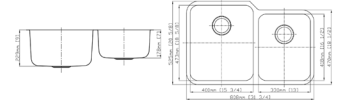

401L

DIMENSION: 31-1/4" X 20-5/8"
DEPTH: 9"/7"
AVAILABLE IN LEFT/RIGHT VARIATION

701L

DIMENSION: 32" X 20-1/2"
DEPTH: 9"/7"
AVAILABLE IN LEFT/RIGHT VARIATION

803L

DIMENSION: 27-1/8" X 18-1/2"
DEPTH: 8"/7"
AVAILABLE IN LEFT/RIGHT VARIATION

DIMENSION: 31-1/2" X 20-1/2"
DEPTH: 9"/7"
AVAILABLE IN LEFT/RIGHT VARIATION

909L

DIMENSION: 37-1/8" X 21"
DEPTH: 9"/7"
AVAILABLE IN LEFT/RIGHT VARIATION

915L

DIMENSION: 30-3/4" X 19-1/2"
DEPTH: 9" / 8"
AVAILABLE IN LEFT / RIGHT VARIATION

917L

DIMENSION: 32-1/4" X 20-3/4"
DEPTH: 9" / 7" AND 10" / 8"
AVAILABLE IN LEFT / RIGHT VARIATION

945L

DIMENSION: 35" X 20-7/8"
DEPTH: 9" / 7"
AVAILABLE IN LEFT / RIGHT VARIATION

FD2019L

DIMENSION: 31-3/4" X 20-5/8"
DEPTH: 9" / 7"
AVAILABLE IN LEFT / RIGHT VARIATION

RD3221L

DIMENSION: 32" X 20-3/4"
DEPTH: 9" / 8"
AVAILABLE IN LEFT / RIGHT VARIATION

SR7030

DIMENSION: 31-1/2" X 17-3/4"
DEPTH: 10"

HANDMADE STAINLESS STEEL ONE AND A HALFBOWL SINKS

EG03018

DIMENSION: 30" X 18"
DEPTH: 10"