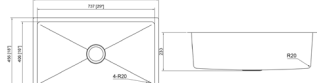

STAINLESS STEEL KITCHEN SINGLE BOWL SINKS

205

DIMENSION: 32-1/4" X 18-1/2"
DEPTH: 6" 9" AND 10"

308

DIMENSION: 27" X 18"
DEPTH: 9"

309

DIMENSION: 31-1/2" X 18-1/2"
DEPTH: 9" AND 10"

309D

DIMENSION: 33-1/2" X 18-1/2"
DEPTH: 9"

319

DIMENSION: 30" X 18"
DEPTH: 9" AND 10"

339

DIMENSION: 31-1/2" X 21-1/8"
DEPTH: 9"

406

DIMENSION: 27" X 18"
DEPTH: 9"

409A

DIMENSION: 32-1/8" X 18"
DEPTH: 9"

409B

DIMENSION: 32-1/8" X 18"
DEPTH: 9"

703

DIMENSION: 32-1/4" X 18"
DEPTH: 6" AND 9"

709

DIMENSION: 31-1/2" X 18"
DEPTH: 9" AND 10"

721

DIMENSION: 32" X 20-3/4"
DEPTH: 10"

1092

DIMENSION: 31-3/4" X 18-1/2"
DEPTH: 9-1/2"

DR3119

DIMENSION: 31" X 19"
DEPTH: 9"

COMES WITH ACCESSORIES

FD1028

DIMENSION: 32-3/8" X 18-1/8"
DEPTH: 9"

SR3118

DIMENSION: 31" X 18"
DEPTH: 9"