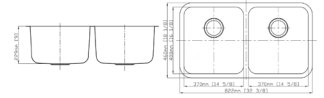

204

DIMENSION: 31-1/4" X 18"
DEPTH: 9"

206

DIMENSION: 32-1/4" X 18-1/2"
DEPTH: 6" 9" AND 10"

208

DIMENSION: 34-3/4" X 20-3/4"
DEPTH: 9"

214

DIMENSION: 38-1/2" X 20-1/2"
DEPTH: 9"

402

DIMENSION: 32-3/8" X 18-1/8"
DEPTH: 9"

702

DIMENSION: 32-1/2" X 18"
DEPTH: 9" AND 10"

876

DIMENSION: 32-1/2" X 18-7/8"
DEPTH: 9"
INCLUDES: LOWER DIVIDER

FD2020

DIMENSION: 31-7/8" X 20-3/4"
DEPTH: 9" 8"

RE3319

DIMENSION: 31-1/4" X 18-1/4"
DEPTH: 9"

SR5050

DIMENSION: 31" X 18"
DEPTH: 9"

RBD3218

DIMENSION: 31-1/4" X 18"
DEPTH: 9"

UNDERMOUNT STAINLESS STEEL TRIPLE BOWL SINKS

HA331

DIMENSION: 34-1/2" X 20"
DEPTH: 9"

T4221

DIMENSION: 42-3/4" X 20-3/4"
DEPTH: 9" / 4-3/4" / 9"

T4621

DIMENSION: 46-1/2" X 20-3/4"
DEPTH: 9" / 7" / 9"

HANDMADE STAINLESS STEEL DOUBLE BOWL SINKS

HA347

DIMENSION: 32-3/4" X 22-3/4"
DEPTH: 10"