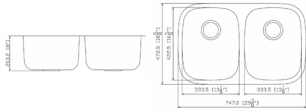

DIMENSION: 31-1/4" X 18"
DEPTH: 9"

HANDMADE STAINLESS STEEL SINGLE BOWL SINKS

EKS3318

DIMENSION: 33" X 18"
DEPTH: 10"

HA213

DIMENSION: 34" X 20"
DEPTH: 10"

HBS2818

DIMENSION: 28" X 18"
DEPTH: 10"
AVAILABLE IN ZERO/SMALL RADIUS

HBS3419

DIMENSION: 34" X 19"
DEPTH: 10"

K3619DL

DIMENSION: 36" X 19"
DEPTH: 10"
COMES WITH ACCESSORIES

LHBS3019

DIMENSION: 30" X 19"
DEPTH: 10"
COMES WITH ACCESSORIES

LHBS3219

DIMENSION: 32" X 19"
DEPTH: 10"
COMES WITH ACCESSORIES

UV3319DL

DIMENSION: 33" X 19"
DEPTH: 10"
COMES WITH ACCESSORIES

UV4219LR10

DIMENSION: 42" X 19"
DEPTH: 10"
COMES WITH ACCESSORIES

UNDERMOUNT STAINLESS STEEL DOUBLE BOWL SINKS

200

DIMENSION: 29-3/8" X 18-5/8"
DEPTH: 8"

204

DIMENSION: 31-1/4" X 18"
DEPTH: 9"

206

DIMENSION: 32-1/4" X 18-1/2"
DEPTH: 6" 9" AND 10"

208

DIMENSION: 34-3/4" X 20-3/4"
DEPTH: 9"

214

DIMENSION: 38-1/2" X 20-1/2"
DEPTH: 9"