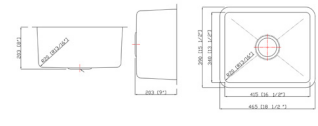

DIMENSION: 32" X 19"
DEPTH: 10"
AVAILABLE IN LEFT / RIGHT VARIATION

HB03320AL

DIMENSION: 33" X 20"
DEPTH: 10"
AVAILABLE IN LEFT / RIGHT VARIATION

LHB03219

DIMENSION: 32" X 19"
DEPTH: 10"
COMES WITH ACCESSORIES

DIMENSION: 18-1/2" X 15"
DEPTH: 7"

108

DIMENSION: 18" X 16-1/2"
DEPTH: 9"

109

DIMENSION: 16-1/2" X 18-1/2"
DEPTH: 9"

FD1043

DIMENSION: 18-1/2" X 15"
DEPTH: 8"

OR1916

DIMENSION: 19-1/8" X 16-1/8"
DEPTH: 7"

R405

DIAMETER: 16-1/2"
DEPTH: 7"

R425

DIAMETER: 18-5/8"
DEPTH: 7-1/4"

R450

RADIUS: 17-3/4"
DEPTH: 7"

RS1815

DIMENSION: 18-1/2" X 15-1/2"
DEPTH: 9"

HANDMADE STAINLESS STEEL BAR AND LAUNDRY SINKS

HAS2308

DIMENSION: 23" X 8"
DEPTH: 10"

HBS1515

DIMENSION: 15" X 15"
DEPTH: 10"
AVAILABLE IN ZERO/SMALL RADIUS

HBS1512

DIMENSION: 15" X 12"
DEPTH: 8", 10" AND 12"
AVAILABLE IN ZERO/SMALL RADIUS