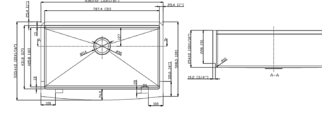

DIMENSION: 35-7/8" X 20"
DEPTH: 10"

LEFS3320

DIMENSION: 33" X 20"
DEPTH: 10"
COMES WITH ACCESSORIES
AVAILABLE WITH LEFT/RIGHT DRAIN

LEFS3321

DIMENSION: 33" X 21"
DEPTH: 10"
COMES WITH ACCESSORIES

LEFS3620

DIMENSION: 36" X 20"
DEPTH: 10"
COMES WITH ACCESSORIES
AVAILABLE WITH LEFT/RIGHT DRAIN