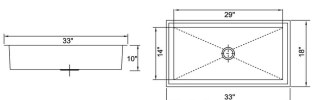

409A

DIMENSION: 32-1/8" X 18"
DEPTH: 9"

409B

DIMENSION: 32-1/8" X 18"
DEPTH: 9"

703

DIMENSION: 32-1/4" X 18"
DEPTH: 6" AND 9"

709

DIMENSION: 31-1/2" X 18"
DEPTH: 9" AND 10"

DIMENSION: 32-3/8" X 18-1/8"
DEPTH: 9"

SR3118

DIMENSION: 31" X 18"
DEPTH: 9"

RS3018

DIMENSION: 31-1/2" X 18-3/8"
DEPTH: 10"

RBS2718

DIMENSION: 27" X 18"
DEPTH: 9"

RBS3218

DIMENSION: 31-1/4" X 18"
DEPTH: 9"

HANDMADE STAINLESS STEEL SINGLE BOWL SINKS

EKS3318

DIMENSION: 33" X 18"
DEPTH: 10"

HA213

DIMENSION: 34" X 20"
DEPTH: 10"

HBS2818

DIMENSION: 28" X 18"
DEPTH: 10"
AVAILABLE IN ZERO/SMALL RADIUS

HBS3018

DIMENSION: 30" X 18"
DEPTH: 10"
AVAILABLE IN ZERO/SMALL RADIUS

HBS3218

DIMENSION: 32" X 18"
DEPTH: 9" AND 10"
AVAILABLE IN ZERO/SMALL RADIUS

HBS3219

DIMENSION: 32" X 19"
DEPTH: 9" AND 10"
AVAILABLE IN ZERO/SMALL RADIUS