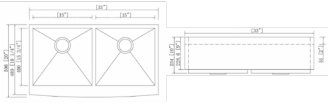

T3322

DIMENSION: 33" X 22"
DEPTH: 6", 7", 8" AND 9"

T3322C

DIMENSION: 33" X 22"
DEPTH: 6" AND 9"

T3322L

DIMENSION: 33" X 22"
DEPTH: 9" / 8"

HANDMADE STAINLESS STEEL FARM SINKS

EFD3320 (50/50)

DIMENSION: 33" X 20"
DEPTH: 10"

EFD3320L (60/40)

DIMENSION: 33" X 20"
DEPTH: 10"
AVAILABLE IN LEFT/RIGHT VARIATION

EFD3620 (50/50)

DIMENSION: 36" X 20"
DEPTH: 10"

EFS3021

DIMENSION: 30" X 21"
DEPTH: 10"

EFS3320