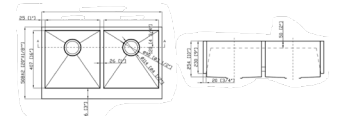

DIMENSION: 33" X 20"
DEPTH: 10"

EFD3320L (60/40)

DIMENSION: 33" X 20"
DEPTH: 10"
AVAILABLE IN LEFT/RIGHT VARIATION

EFD3620 (50/50)

DIMENSION: 36" X 20"
DEPTH: 10"

EFS3021

DIMENSION: 30" X 21"
DEPTH: 10"

EFS3320

DIMENSION: 33" X 20"
DEPTH: 10"

EFS3620

DIMENSION: 35-7/8" X 20"
DEPTH: 10"

HFE3022 (50/50)

DIMENSION: 30" X 22"
DEPTH: 9"

HFE3620 (50/50)

DIMENSION: 36" X 20"
DEPTH: 10"

HF03320 (60/40)

DIMENSION: 35-7/8" X 20"
DEPTH: 10"

LEFS3320

DIMENSION: 33" X 20"
DEPTH: 10"
COMES WITH ACCESSORIES
AVAILABLE WITH LEFT/RIGHT DRAIN

LEFS3321

DIMENSION: 33" X 21"
DEPTH: 10"
COMES WITH ACCESSORIES

LEFS3620

DIMENSION: 36" X 20"
DEPTH: 10"
COMES WITH ACCESSORIES
AVAILABLE WITH LEFT/RIGHT DRAIN