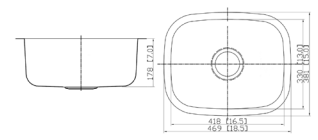

EKD3218

DIMENSION: 32" X 18"
DEPTH: 9"

HB02920L

DIMENSION: 29" X 20"
DEPTH: 10"
AVAILABLE IN LEFT / RIGHT VARIATION

HB03120L

DIMENSION: 31-1/4" X 20-1/2"
DEPTH: 10"
AVAILABLE IN LEFT / RIGHT VARIATION

HB03219AL

DIMENSION: 32" X 19"
DEPTH: 10"
AVAILABLE IN LEFT / RIGHT VARIATION

HB03320AL

DIMENSION: 33" X 20"
DEPTH: 10"
AVAILABLE IN LEFT / RIGHT VARIATION

LHB03219

DIMENSION: 32" X 19"
DEPTH: 10"
COMES WITH ACCESSORIES

STAINLESS STEEL BAR SINKS

101

DIMENSION: 18" X 12-1/2"
DEPTH: 7"

103

DIMENSION: 16" X 16"
DEPTH: 8"

105

DIMENSION: 15" X 12-3/4"
DEPTH: 7"

107

DIMENSION: 18-1/2" X 15"
DEPTH: 7"

108

DIMENSION: 18" X 16-1/2"
DEPTH: 9"

109

DIMENSION: 16-1/2" X 18-1/2"
DEPTH: 9"

FD1043

DIMENSION: 18-1/2" X 15"
DEPTH: 8"

OR1916