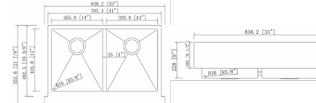

DIMENSION: 33" X 20"
DEPTH: 10"

EFD3320L (60/40)

DIMENSION: 33" X 20"
DEPTH: 10"
AVAILABLE IN LEFT/RIGHT VARIATION

EFD3620 (50/50)

DIMENSION: 36" X 20"
DEPTH: 10"

EFS3021

DIMENSION: 30" X 21"
DEPTH: 10"

EFS3320

DIMENSION: 33" X 20"
DEPTH: 10"

EFS3620

DIMENSION: 35-7/8" X 20"
DEPTH: 10"

HFE3022 (50/50)

DIMENSION: 30" X 22"
DEPTH: 9"

HFE3620 (50/50)

DIMENSION: 36" X 20"
DEPTH: 10"

HF03320 (60/40)