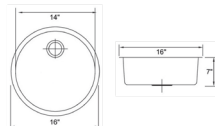

DIMENSION: 32" X 19"
DEPTH: 10"
AVAILABLE IN LEFT / RIGHT VARIATION

HB03320AL

DIMENSION: 33" X 20"
DEPTH: 10"
AVAILABLE IN LEFT / RIGHT VARIATION

LHB03219

DIMENSION: 32" X 19"
DEPTH: 10"
COMES WITH ACCESSORIES

DIMENSION: 18-1/2" X 15"
DEPTH: 7"

108

DIMENSION: 18" X 16-1/2"
DEPTH: 9"

109

DIMENSION: 16-1/2" X 18-1/2"
DEPTH: 9"

FD1043

DIMENSION: 18-1/2" X 15"
DEPTH: 8"

OR1916

DIMENSION: 19-1/8" X 16-1/8"
DEPTH: 7"

R405

DIAMETER: 16-1/2"
DEPTH: 7"

R425

DIAMETER: 18-5/8"
DEPTH: 7-1/4"

R450

RADIUS: 17-3/4"
DEPTH: 7"

RS1815

DIMENSION: 18-1/2" X 15-1/2"
DEPTH: 9"

HANDMADE STAINLESS STEEL BAR AND LAUNDRY SINKS

HAS2308

DIMENSION: 23" X 8"
DEPTH: 10"

HBS1515

DIMENSION: 15" X 15"
DEPTH: 10"
AVAILABLE IN ZERO/SMALL RADIUS

HBS1512

DIMENSION: 15" X 12"
DEPTH: 8", 10" AND 12"
AVAILABLE IN ZERO/SMALL RADIUS