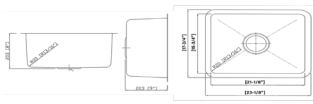

DIMENSION: 23" X 17-3/4"
DEPTH: 9"

FD1027

DIMENSION: 23-1/8" X 17-7/8"
DEPTH: 9"

RS2318

DIMENSION: 23-1/8" X 17-3/4"
DEPTH: 9"

SR2318

DIMENSION: 23" X 18"
DEPTH: 9"

RBS2318

DIMENSION: 23" X 17-3/4"
DEPTH: 9"

HA114

DIMENSION: 21" X 16"
DEPTH: 6"

DROP-IN STAINLESS STEEL SINKS

8080A

DIMENSION: 43-7/8" X 23-1/4"
DEPTH: 7"

T1214

DIMENSION: 12-1/2" X 14-1/2"
DEPTH: 6-1/2"