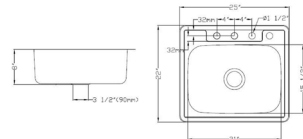

DIMENSION: 23" X 17-3/4"
DEPTH: 9"

HA114

DIMENSION: 21" X 16"
DEPTH: 6"

DROP-IN STAINLESS STEEL SINKS

8080A

DIMENSION: 43-7/8" X 23-1/4"
DEPTH: 7"

T1214

DIMENSION: 12-1/2" X 14-1/2"
DEPTH: 6-1/2"

T1515

DIMENSION: 15" X 15"
DEPTH: 8"

T1517

DIMENSION: 15" X 17-3/8"
DEPTH: 7"

T2519

DIMENSION: 25" X 19"
DEPTH: 6"

T2522

DIMENSION: 25" X 22"
DEPTH: 6", 7", 8" AND 9"

T3322

DIMENSION: 33" X 22"
DEPTH: 6", 7", 8" AND 9"

T3322C

DIMENSION: 33" X 22"
DEPTH: 6" AND 9"

T3322L

DIMENSION: 33" X 22"
DEPTH: 9" / 8"

HANDMADE STAINLESS STEEL FARM SINKS

EFD3320 (50/50)

DIMENSION: 33" X 20"
DEPTH: 10"

EFD3320L (60/40)

DIMENSION: 33" X 20"
DEPTH: 10"
AVAILABLE IN LEFT/RIGHT VARIATION

EFD3620 (50/50)

DIMENSION: 36" X 20"
DEPTH: 10"

EFS3021

DIMENSION: 30" X 21"
DEPTH: 10"

EFS3320