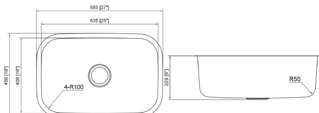

409A

DIMENSION: 32-1/8" X 18"
DEPTH: 9"

409B

DIMENSION: 32-1/8" X 18"
DEPTH: 9"

703

DIMENSION: 32-1/4" X 18"
DEPTH: 6" AND 9"

709

DIMENSION: 31-1/2" X 18"
DEPTH: 9" AND 10"

721

DIMENSION: 32" X 20-3/4"
DEPTH: 10"

1092

DIMENSION: 31-3/4" X 18-1/2"
DEPTH: 9-1/2"

DR3119

DIMENSION: 31" X 19"
DEPTH: 9"

COMES WITH ACCESSORIES

FD1028

DIMENSION: 32-3/8" X 18-1/8"
DEPTH: 9"

SR3118

DIMENSION: 31" X 18"
DEPTH: 9"

RS3018

DIMENSION: 31-1/2" X 18-3/8"
DEPTH: 10"

RBS2718

DIMENSION: 27" X 18"
DEPTH: 9"

RBS3218

DIMENSION: 31-1/4" X 18"
DEPTH: 9"

HANDMADE STAINLESS STEEL SINGLE BOWL SINKS

EKS3318

DIMENSION: 33" X 18"
DEPTH: 10"

HA213

DIMENSION: 34" X 20"
DEPTH: 10"

HBS2818

DIMENSION: 28" X 18"
DEPTH: 10"
AVAILABLE IN ZERO/SMALL RADIUS