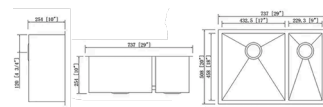

DIMENSION: 31-1/2" X 20-1/2"
DEPTH: 9"/7"
AVAILABLE IN LEFT/RIGHT VARIATION

909L

DIMENSION: 37-1/8" X 21"
DEPTH: 9"/7"
AVAILABLE IN LEFT/RIGHT VARIATION

915L

DIMENSION: 30-3/4" X 19-1/2"
DEPTH: 9" / 8"
AVAILABLE IN LEFT / RIGHT VARIATION

917L

DIMENSION: 32-1/4" X 20-3/4"
DEPTH: 9" / 7" AND 10" / 8"
AVAILABLE IN LEFT / RIGHT VARIATION

945L

DIMENSION: 35" X 20-7/8"
DEPTH: 9" / 7"
AVAILABLE IN LEFT / RIGHT VARIATION

FD2019L

DIMENSION: 31-3/4" X 20-5/8"
DEPTH: 9" / 7"
AVAILABLE IN LEFT / RIGHT VARIATION

RD3221L

DIMENSION: 32" X 20-3/4"
DEPTH: 9" / 8"
AVAILABLE IN LEFT / RIGHT VARIATION

SR7030

DIMENSION: 31-1/2" X 17-3/4"
DEPTH: 10"

HANDMADE STAINLESS STEEL ONE AND A HALFBOWL SINKS

EG03018

DIMENSION: 30" X 18"
DEPTH: 10"

EKD3218

DIMENSION: 32" X 18"
DEPTH: 9"

HB02920L

DIMENSION: 29" X 20"
DEPTH: 10"
AVAILABLE IN LEFT / RIGHT VARIATION

HB03120L

DIMENSION: 31-1/4" X 20-1/2"
DEPTH: 10"
AVAILABLE IN LEFT / RIGHT VARIATION

HB03219AL