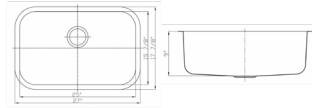

18-19

STAINLESS STEEL KITCHEN SINGLE BOWL SINKS

205

DIMENSION: 32-1/4" X 18-1/2"
DEPTH: 6" 9" AND 10"

308

DIMENSION: 27" X 18"
DEPTH: 9"

309

DIMENSION: 31-1/2" X 18-1/2"
DEPTH: 9" AND 10"

309D

DIMENSION: 33-1/2" X 18-1/2"
DEPTH: 9"

319

DIMENSION: 30" X 18"
DEPTH: 9" AND 10"

339

DIMENSION: 31-1/2" X 21-1/8"
DEPTH: 9"

406

DIMENSION: 27" X 18"
DEPTH: 9"

409A

DIMENSION: 32-1/8" X 18"
DEPTH: 9"

409B

DIMENSION: 32-1/8" X 18"
DEPTH: 9"

703

DIMENSION: 32-1/4" X 18"
DEPTH: 6" AND 9"

709

DIMENSION: 31-1/2" X 18"
DEPTH: 9" AND 10"