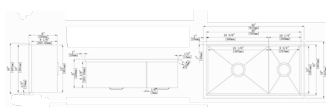

915L

DIMENSION: 30-3/4" X 19-1/2"
DEPTH: 9" / 8"
AVAILABLE IN LEFT / RIGHT VARIATION

917L

DIMENSION: 32-1/4" X 20-3/4"
DEPTH: 9" / 7" AND 10" / 8"
AVAILABLE IN LEFT / RIGHT VARIATION

945L

DIMENSION: 35" X 20-7/8"
DEPTH: 9" / 7"
AVAILABLE IN LEFT / RIGHT VARIATION

FD2019L

DIMENSION: 31-3/4" X 20-5/8"
DEPTH: 9" / 7"
AVAILABLE IN LEFT / RIGHT VARIATION

RD3221L

DIMENSION: 32" X 20-3/4"
DEPTH: 9" / 8"
AVAILABLE IN LEFT / RIGHT VARIATION

SR7030

DIMENSION: 31-1/2" X 17-3/4"
DEPTH: 10"

HANDMADE STAINLESS STEEL ONE AND A HALFBOWL SINKS

EG03018

DIMENSION: 30" X 18"
DEPTH: 10"

EKD3218

DIMENSION: 32" X 18"
DEPTH: 9"

HB02920L

DIMENSION: 29" X 20"
DEPTH: 10"
AVAILABLE IN LEFT / RIGHT VARIATION

HB03120L

DIMENSION: 31-1/4" X 20-1/2"
DEPTH: 10"
AVAILABLE IN LEFT / RIGHT VARIATION

HB03219AL

DIMENSION: 32" X 19"
DEPTH: 10"
AVAILABLE IN LEFT / RIGHT VARIATION

HB03320AL

DIMENSION: 33" X 20"
DEPTH: 10"
AVAILABLE IN LEFT / RIGHT VARIATION

LHB03219

DIMENSION: 32" X 19"
DEPTH: 10"
COMES WITH ACCESSORIES