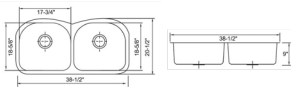

HBS3419

DIMENSION: 34" X 19"
DEPTH: 10"

K3619DL

DIMENSION: 36" X 19"
DEPTH: 10"
COMES WITH ACCESSORIES

LHBS3019

DIMENSION: 30" X 19"
DEPTH: 10"
COMES WITH ACCESSORIES

LHBS3219

DIMENSION: 32" X 19"
DEPTH: 10"
COMES WITH ACCESSORIES

UV3319DL

DIMENSION: 33" X 19"
DEPTH: 10"
COMES WITH ACCESSORIES

UV4219LR10

DIMENSION: 42" X 19"
DEPTH: 10"
COMES WITH ACCESSORIES

UNDERMOUNT STAINLESS STEEL DOUBLE BOWL SINKS

200

DIMENSION: 29-3/8" X 18-5/8"
DEPTH: 8"

204

DIMENSION: 31-1/4" X 18"
DEPTH: 9"

206

DIMENSION: 32-1/4" X 18-1/2"
DEPTH: 6" 9" AND 10"

208

DIMENSION: 34-3/4" X 20-3/4"
DEPTH: 9"

214

DIMENSION: 38-1/2" X 20-1/2"
DEPTH: 9"

402

DIMENSION: 32-3/8" X 18-1/8"
DEPTH: 9"

702

DIMENSION: 32-1/2" X 18"
DEPTH: 9" AND 10"

876

DIMENSION: 32-1/2" X 18-7/8"
DEPTH: 9"
INCLUDES: LOWER DIVIDER

FD2020

DIMENSION: 31-7/8" X 20-3/4"
DEPTH: 9" 8"