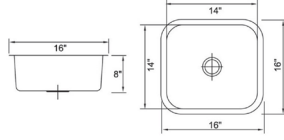

EKD3218

DIMENSION: 32" X 18"
DEPTH: 9"

HB02920L

DIMENSION: 29" X 20"
DEPTH: 10"
AVAILABLE IN LEFT / RIGHT VARIATION

HB03120L

DIMENSION: 31-1/4" X 20-1/2"
DEPTH: 10"
AVAILABLE IN LEFT / RIGHT VARIATION

HB03219AL

DIMENSION: 32" X 19"
DEPTH: 10"
AVAILABLE IN LEFT / RIGHT VARIATION

HB03320AL

DIMENSION: 33" X 20"
DEPTH: 10"
AVAILABLE IN LEFT / RIGHT VARIATION

LHB03219

DIMENSION: 32" X 19"
DEPTH: 10"
COMES WITH ACCESSORIES

STAINLESS STEEL BAR SINKS

101

DIMENSION: 18" X 12-1/2"
DEPTH: 7"

103

DIMENSION: 16" X 16"
DEPTH: 8"

105

DIMENSION: 15" X 12-3/4"
DEPTH: 7"

107

DIMENSION: 18-1/2" X 15"
DEPTH: 7"

108

DIMENSION: 18" X 16-1/2"
DEPTH: 9"

109

DIMENSION: 16-1/2" X 18-1/2"
DEPTH: 9"

FD1043

DIMENSION: 18-1/2" X 15"
DEPTH: 8"

OR1916