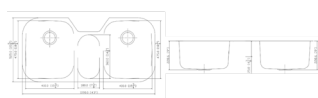

204

DIMENSION: 31-1/4" X 18"
DEPTH: 9"

206

DIMENSION: 32-1/4" X 18-1/2"
DEPTH: 6" 9" AND 10"

208

DIMENSION: 34-3/4" X 20-3/4"
DEPTH: 9"

214

DIMENSION: 38-1/2" X 20-1/2"
DEPTH: 9"

402

DIMENSION: 32-3/8" X 18-1/8"
DEPTH: 9"

702

DIMENSION: 32-1/2" X 18"
DEPTH: 9" AND 10"

876

DIMENSION: 32-1/2" X 18-7/8"
DEPTH: 9"
INCLUDES: LOWER DIVIDER

FD2020

DIMENSION: 31-7/8" X 20-3/4"
DEPTH: 9" 8"

RE3319

DIMENSION: 31-1/4" X 18-1/4"
DEPTH: 9"

SR5050

DIMENSION: 31" X 18"
DEPTH: 9"

RBD3218

DIMENSION: 31-1/4" X 18"
DEPTH: 9"

UNDERMOUNT STAINLESS STEEL TRIPLE BOWL SINKS

HA331

DIMENSION: 34-1/2" X 20"
DEPTH: 9"

T4221

DIMENSION: 42-3/4" X 20-3/4"
DEPTH: 9" / 4-3/4" / 9"

T4621

DIMENSION: 46-1/2" X 20-3/4"
DEPTH: 9" / 7" / 9"

HANDMADE STAINLESS STEEL DOUBLE BOWL SINKS

HA347

DIMENSION: 32-3/4" X 22-3/4"
DEPTH: 10"