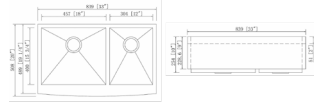

T3322

DIMENSION: 33" X 22"
DEPTH: 6", 7", 8" AND 9"

T3322C

DIMENSION: 33" X 22"
DEPTH: 6" AND 9"

T3322L

DIMENSION: 33" X 22"
DEPTH: 9" / 8"

HANDMADE STAINLESS STEEL FARM SINKS

EFD3320 (50/50)

DIMENSION: 33" X 20"
DEPTH: 10"

EFD3320L (60/40)

DIMENSION: 33" X 20"
DEPTH: 10"
AVAILABLE IN LEFT/RIGHT VARIATION

EFD3620 (50/50)

DIMENSION: 36" X 20"
DEPTH: 10"

EFS3021

DIMENSION: 30" X 21"
DEPTH: 10"

EFS3320