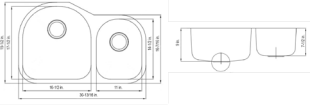

401L

DIMENSION: 31-1/4" X 20-5/8"
DEPTH: 9"/7"
AVAILABLE IN LEFT/RIGHT VARIATION

701L

DIMENSION: 32" X 20-1/2"
DEPTH: 9"/7"
AVAILABLE IN LEFT/RIGHT VARIATION

803L

DIMENSION: 27-1/8" X 18-1/2"
DEPTH: 8"/7"
AVAILABLE IN LEFT/RIGHT VARIATION

830

DIMENSION: 32-1/4" X 17-7/8"
DEPTH: 8" / 5-1/4"

877

DIMENSION: 31-7/8" X 20-3/4"
DEPTH: 9"/8"
INCLUDES: LOWER DIVIDER

903L

DIMENSION: 31-3/4" X 21"
DEPTH: 9"/5-1/2"
AVAILABLE IN LEFT/RIGHT VARIATION

905L

DIMENSION: 31-1/2" X 20-1/2"
DEPTH: 9"/7"
AVAILABLE IN LEFT/RIGHT VARIATION

909L

DIMENSION: 37-1/8" X 21"
DEPTH: 9"/7"
AVAILABLE IN LEFT/RIGHT VARIATION

915L

DIMENSION: 30-3/4" X 19-1/2"
DEPTH: 9" / 8"
AVAILABLE IN LEFT / RIGHT VARIATION

917L

DIMENSION: 32-1/4" X 20-3/4"
DEPTH: 9" / 7" AND 10" / 8"
AVAILABLE IN LEFT / RIGHT VARIATION

945L

DIMENSION: 35" X 20-7/8"
DEPTH: 9" / 7"
AVAILABLE IN LEFT / RIGHT VARIATION

FD2019L

DIMENSION: 31-3/4" X 20-5/8"
DEPTH: 9" / 7"
AVAILABLE IN LEFT / RIGHT VARIATION