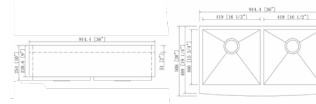

DIMENSION: 33" X 20"
DEPTH: 10"

EFD3320L (60/40)

DIMENSION: 33" X 20"
DEPTH: 10"
AVAILABLE IN LEFT/RIGHT VARIATION

EFD3620 (50/50)

DIMENSION: 36" X 20"
DEPTH: 10"

EFS3021

DIMENSION: 30" X 21"
DEPTH: 10"

EFS3320