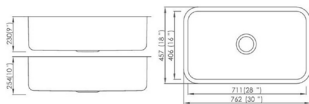

18-19

STAINLESS STEEL KITCHEN SINGLE BOWL SINKS

205

DIMENSION: 32-1/4" X 18-1/2"
DEPTH: 6" 9" AND 10"

308

DIMENSION: 27" X 18"
DEPTH: 9"

309

DIMENSION: 31-1/2" X 18-1/2"
DEPTH: 9" AND 10"

309D

DIMENSION: 33-1/2" X 18-1/2"
DEPTH: 9"

319

DIMENSION: 30" X 18"
DEPTH: 9" AND 10"

339

DIMENSION: 31-1/2" X 21-1/8"
DEPTH: 9"

406

DIMENSION: 27" X 18"
DEPTH: 9"

409A

DIMENSION: 32-1/8" X 18"
DEPTH: 9"

409B

DIMENSION: 32-1/8" X 18"
DEPTH: 9"

703

DIMENSION: 32-1/4" X 18"
DEPTH: 6" AND 9"

709

DIMENSION: 31-1/2" X 18"
DEPTH: 9" AND 10"