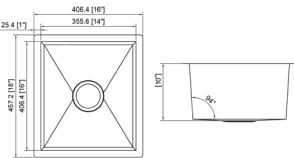

DIMENSION: 32" X 19"
DEPTH: 10"
AVAILABLE IN LEFT / RIGHT VARIATION

HB03320AL

DIMENSION: 33" X 20"
DEPTH: 10"
AVAILABLE IN LEFT / RIGHT VARIATION

LHB03219

DIMENSION: 32" X 19"
DEPTH: 10"
COMES WITH ACCESSORIES

DIMENSION: 18-1/2" X 15-1/2"
DEPTH: 9"

HANDMADE STAINLESS STEEL BAR AND LAUNDRY SINKS

HAS2308

DIMENSION: 23" X 8"
DEPTH: 10"

HBS1515

DIMENSION: 15" X 15"
DEPTH: 10"
AVAILABLE IN ZERO/SMALL RADIUS

HBS1512

DIMENSION: 15" X 12"
DEPTH: 8", 10" AND 12"
AVAILABLE IN ZERO/SMALL RADIUS

HBB1517

DIMENSION: 15" X 17"
DEPTH: 10"

HBB1518

DIMENSION: 15" X 18"
DEPTH: 10"

HBB1519

DIMENSION: 15" X 19"
DEPTH: 10"

HBB1520

DIMENSION: 15" X 20"
DEPTH: 10"

HBS1618

DIMENSION: 16" X 18"
DEPTH: 10"

HBB1815

DIMENSION: 18" X 15"
DEPTH: 10"

HBB1818

DIMENSION: 18" X 18"
DEPTH: 10"

HBS2318

DIMENSION: 23" X 18"
DEPTH: 9", 10" AND 12"
AVAILABLE IN ZERO/SMALL RADIUS