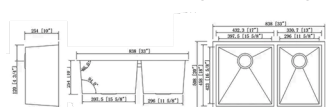

DIMENSION: 31-1/2" X 20-1/2"
DEPTH: 9"/7"
AVAILABLE IN LEFT/RIGHT VARIATION

909L

DIMENSION: 37-1/8" X 21"
DEPTH: 9"/7"
AVAILABLE IN LEFT/RIGHT VARIATION

915L

DIMENSION: 30-3/4" X 19-1/2"
DEPTH: 9" / 8"
AVAILABLE IN LEFT / RIGHT VARIATION

RD3221L

DIMENSION: 32" X 20-3/4"
DEPTH: 9" / 8"
AVAILABLE IN LEFT / RIGHT VARIATION

SR7030

DIMENSION: 31-1/2" X 17-3/4"
DEPTH: 10"

HANDMADE STAINLESS STEEL ONE AND A HALFBOWL SINKS

EG03018

DIMENSION: 30" X 18"
DEPTH: 10"

EKD3218

DIMENSION: 32" X 18"
DEPTH: 9"

HB02920L

DIMENSION: 29" X 20"
DEPTH: 10"
AVAILABLE IN LEFT / RIGHT VARIATION

HB03120L

DIMENSION: 31-1/4" X 20-1/2"
DEPTH: 10"
AVAILABLE IN LEFT / RIGHT VARIATION

HB03219AL

DIMENSION: 32" X 19"
DEPTH: 10"
AVAILABLE IN LEFT / RIGHT VARIATION

HB03320AL

DIMENSION: 33" X 20"
DEPTH: 10"
AVAILABLE IN LEFT / RIGHT VARIATION

LHB03219

DIMENSION: 32" X 19"
DEPTH: 10"
COMES WITH ACCESSORIES