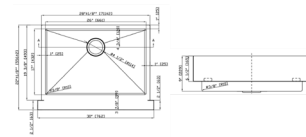

DIMENSION: 31-1/2" X 20-1/2"
DEPTH: 9"/7"
AVAILABLE IN LEFT/RIGHT VARIATION

909L

DIMENSION: 37-1/8" X 21"
DEPTH: 9"/7"
AVAILABLE IN LEFT/RIGHT VARIATION

915L

DIMENSION: 30-3/4" X 19-1/2"
DEPTH: 9" / 8"
AVAILABLE IN LEFT / RIGHT VARIATION

DIMENSION: 33" X 20"
DEPTH: 10"

EFD3320L (60/40)

DIMENSION: 33" X 20"
DEPTH: 10"
AVAILABLE IN LEFT/RIGHT VARIATION

EFD3620 (50/50)

DIMENSION: 36" X 20"
DEPTH: 10"

EFS3021

DIMENSION: 30" X 21"
DEPTH: 10"

EFS3320

DIMENSION: 33" X 20"
DEPTH: 10"

HF03620 (60/40)

DIMENSION: 36" X 20"
DEPTH: 10"
ALSO AVAILABLE WITH LOW DIVIDER

HFS3022

DIMENSION: 30" X 22"
DEPTH: 9"

HFS3320

DIMENSION: 33" X 20"
DEPTH: 10"

HFS3620

DIMENSION: 35-7/8" X 20"
DEPTH: 10"

LEFS3320

DIMENSION: 33" X 20"
DEPTH: 10"
COMES WITH ACCESSORIES
AVAILABLE WITH LEFT/RIGHT DRAIN

LEFS3321

DIMENSION: 33" X 21"
DEPTH: 10"
COMES WITH ACCESSORIES

LEFS3620

DIMENSION: 36" X 20"
DEPTH: 10"
COMES WITH ACCESSORIES
AVAILABLE WITH LEFT/RIGHT DRAIN