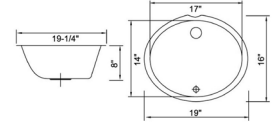

OR1916

DIMENSION: 19-1/8" X 16-1/8"
DEPTH: 7"