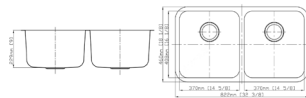

UV3319DL

DIMENSION: 33" X 19"
DEPTH: 10"
COMES WITH ACCESSORIES

UV4219LR10

DIMENSION: 42" X 19"
DEPTH: 10"
COMES WITH ACCESSORIES

UNDERMOUNT STAINLESS STEEL DOUBLE BOWL SINKS

200

DIMENSION: 29-3/8" X 18-5/8"
DEPTH: 8"

204

DIMENSION: 31-1/4" X 18"
DEPTH: 9"

206

DIMENSION: 32-1/4" X 18-1/2"
DEPTH: 6" 9" AND 10"

208

DIMENSION: 34-3/4" X 20-3/4"
DEPTH: 9"

214

DIMENSION: 38-1/2" X 20-1/2"
DEPTH: 9"

402

DIMENSION: 32-3/8" X 18-1/8"
DEPTH: 9"

702

DIMENSION: 32-1/2" X 18"
DEPTH: 9" AND 10"

876

DIMENSION: 32-1/2" X 18-7/8"
DEPTH: 9"
INCLUDES: LOWER DIVIDER

FD2020

DIMENSION: 31-7/8" X 20-3/4"
DEPTH: 9" 8"

DIMENSION: 34-1/2" X 20"
DEPTH: 9"

T4221

DIMENSION: 42-3/4" X 20-3/4"
DEPTH: 9" / 4-3/4" / 9"

T4621

DIMENSION: 46-1/2" X 20-3/4"
DEPTH: 9" / 7" / 9"

HANDMADE STAINLESS STEEL DOUBLE BOWL SINKS

HA347

DIMENSION: 32-3/4" X 22-3/4"
DEPTH: 10"