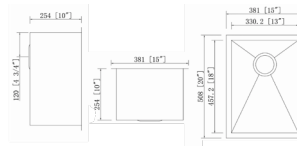

DIMENSION: 31-1/2" X 20-1/2"
DEPTH: 9"/7"
AVAILABLE IN LEFT/RIGHT VARIATION

909L

DIMENSION: 37-1/8" X 21"
DEPTH: 9"/7"
AVAILABLE IN LEFT/RIGHT VARIATION

915L

DIMENSION: 30-3/4" X 19-1/2"
DEPTH: 9" / 8"
AVAILABLE IN LEFT / RIGHT VARIATION

DIMENSION: 32" X 19"
DEPTH: 10"
AVAILABLE IN LEFT / RIGHT VARIATION

HB03320AL

DIMENSION: 33" X 20"
DEPTH: 10"
AVAILABLE IN LEFT / RIGHT VARIATION

LHB03219

DIMENSION: 32" X 19"
DEPTH: 10"
COMES WITH ACCESSORIES

HBB1517

DIMENSION: 15" X 17"
DEPTH: 10"

HBB1518

DIMENSION: 15" X 18"
DEPTH: 10"

HBB1519

DIMENSION: 15" X 19"
DEPTH: 10"

HBB1520

DIMENSION: 15" X 20"
DEPTH: 10"

HBS1618

DIMENSION: 16" X 18"
DEPTH: 10"

HBB1815

DIMENSION: 18" X 15"
DEPTH: 10"

HBB1818

DIMENSION: 18" X 18"
DEPTH: 10"

HBS2318

DIMENSION: 23" X 18"
DEPTH: 9", 10" AND 12"
AVAILABLE IN ZERO/SMALL RADIUS