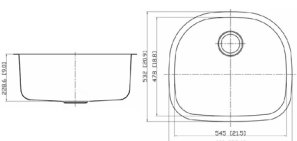

HBS1618

DIMENSION: 16" X 18"
DEPTH: 10"

HBB1815

DIMENSION: 18" X 15"
DEPTH: 10"

HBB1818

DIMENSION: 18" X 18"
DEPTH: 10"

HBS2318

DIMENSION: 23" X 18"
DEPTH: 9", 10" AND 12"
AVAILABLE IN ZERO/SMALL RADIUS

HBS2518

DIMENSION: 25" X 18"
DEPTH: 10"
AVAILABLE IN ZERO/SMALL RADIUS

STAINLESS STEEL LAUNDRY SINKS

301

DIMENSION: 23-1/8" X 17-3/4"
DEPTH: 6" 9" AND 10"

303

DIMENSION: 20-3/4" X 17-3/4"
DEPTH: 9"

305

DIMENSION: 19-3/4" X 20-1/2"
DEPTH: 9"

306

DIMENSION: 26" X 18"
DEPTH: 9"

307

DIMENSION: 23-5/8" X 21"
DEPTH: 9"

404

DIMENSION: 23" X 18-1/8"
DEPTH: 9"

707

DIMENSION: 23" X 17-3/4"
DEPTH: 9"

FD1027

DIMENSION: 23-1/8" X 17-7/8"
DEPTH: 9"

RS2318

DIMENSION: 23-1/8" X 17-3/4"
DEPTH: 9"

SR2318

DIMENSION: 23" X 18"
DEPTH: 9"

RBS2318