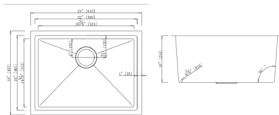

DIMENSION: 17-1/2" X 17-1/2"
DEPTH: 10"

SB2131

DIMENSION: 31-3/4" X 17-1/2"
DEPTH: 10"

SB2418

DIMENSION: 24" X 18"
DEPTH: 9"

SB3121

DIMENSION: 31-1/2" X 17-1/2"
DEPTH: 10"

CONCRETE SINKS

CS-0004

DIAMETER: 21-5/8" X 13-3/4"
DEPTH: 7-3/8"
POP UP DRAIN INCLUDED

CS-0037

DIMENSION: 14-1/4"
DEPTH: 5-3/4"
POP UP DRAIN INCLUDED

CS-0045

DIMENSION: 48-1/8" X 18"
DEPTH: 5-1/8"
FREE FLOWING DRAIN INCLUDED