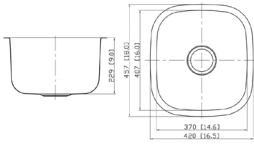

EKD3218

DIMENSION: 32" X 18"
DEPTH: 9"

HB02920L

DIMENSION: 29" X 20"
DEPTH: 10"
AVAILABLE IN LEFT / RIGHT VARIATION

HB03120L

DIMENSION: 31-1/4" X 20-1/2"
DEPTH: 10"
AVAILABLE IN LEFT / RIGHT VARIATION

HB03219AL

DIMENSION: 32" X 19"
DEPTH: 10"
AVAILABLE IN LEFT / RIGHT VARIATION

HB03320AL

DIMENSION: 33" X 20"
DEPTH: 10"
AVAILABLE IN LEFT / RIGHT VARIATION

LHB03219

DIMENSION: 32" X 19"
DEPTH: 10"
COMES WITH ACCESSORIES

STAINLESS STEEL BAR SINKS

101

DIMENSION: 18" X 12-1/2"
DEPTH: 7"

103

DIMENSION: 16" X 16"
DEPTH: 8"

105

DIMENSION: 15" X 12-3/4"
DEPTH: 7"

107

DIMENSION: 18-1/2" X 15"
DEPTH: 7"

108

DIMENSION: 18" X 16-1/2"
DEPTH: 9"

109

DIMENSION: 16-1/2" X 18-1/2"
DEPTH: 9"

FD1043

DIMENSION: 18-1/2" X 15"
DEPTH: 8"

OR1916