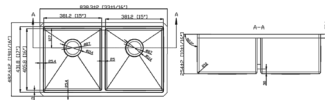

DIMENSION: 34-1/2" X 20"
DEPTH: 9"

T4221

DIMENSION: 42-3/4" X 20-3/4"
DEPTH: 9" / 4-3/4" / 9"

T4621

DIMENSION: 46-1/2" X 20-3/4"
DEPTH: 9" / 7" / 9"

HANDMADE STAINLESS STEEL DOUBLE BOWL SINKS

HA347

DIMENSION: 32-3/4" X 22-3/4"
DEPTH: 10"

HBE2920

DIMENSION: 29" X 20"
DEPTH: 7", 9" AND 10"
ALSO AVAILABLE IN 33" X 20"

HBE3218

DIMENSION: 32" X 18"
DEPTH: 7", 9" AND 10"
AVAILABLE IN ZERO/SMALL RADIUS

HBE3219

DIMENSION: 32" X 19"
DEPTH: 7", 9" AND 10"
AVAILABLE IN ZERO/SMALL RADIUS

HBE3320

DIMENSION: 33" X 20"
DEPTH: 10"
AVAILABLE IN ZERO/SMALL RADIUS

LHBE3219

DIMENSION: 32" X 19"
DEPTH: 10"
COMES WITH ACCESSORIES

HBELD3219

DIMENSION: 32" X 19"
DEPTH: 10"
COMES WITH ACCESSORIES

STAINLESS STEEL ONE AND A HALF BOWL SINKS