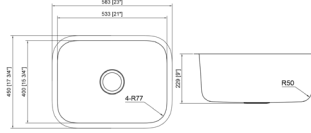

DIMENSION: 31-1/2" X 20-1/2"
DEPTH: 9"/7"
AVAILABLE IN LEFT/RIGHT VARIATION

909L

DIMENSION: 37-1/8" X 21"
DEPTH: 9"/7"
AVAILABLE IN LEFT/RIGHT VARIATION

915L

DIMENSION: 30-3/4" X 19-1/2"
DEPTH: 9" / 8"
AVAILABLE IN LEFT / RIGHT VARIATION

DIMENSION: 19-3/4" X 20-1/2"
DEPTH: 9"

306

DIMENSION: 26" X 18"
DEPTH: 9"

307

DIMENSION: 23-5/8" X 21"
DEPTH: 9"

404

DIMENSION: 23" X 18-1/8"
DEPTH: 9"

707

DIMENSION: 23" X 17-3/4"
DEPTH: 9"

FD1027

DIMENSION: 23-1/8" X 17-7/8"
DEPTH: 9"

RS2318

DIMENSION: 23-1/8" X 17-3/4"
DEPTH: 9"

SR2318

DIMENSION: 23" X 18"
DEPTH: 9"

RBS2318

DIMENSION: 23" X 17-3/4"
DEPTH: 9"

HA114

DIMENSION: 21" X 16"
DEPTH: 6"

DROP-IN STAINLESS STEEL SINKS

8080A

DIMENSION: 43-7/8" X 23-1/4"
DEPTH: 7"

T1214

DIMENSION: 12-1/2" X 14-1/2"
DEPTH: 6-1/2"