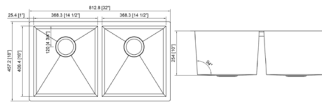

DIMENSION: 34-1/2" X 20"
DEPTH: 9"

T4221

DIMENSION: 42-3/4" X 20-3/4"
DEPTH: 9" / 4-3/4" / 9"

T4621

DIMENSION: 46-1/2" X 20-3/4"
DEPTH: 9" / 7" / 9"

HANDMADE STAINLESS STEEL DOUBLE BOWL SINKS

HA347

DIMENSION: 32-3/4" X 22-3/4"
DEPTH: 10"

HBE2920

DIMENSION: 29" X 20"
DEPTH: 7", 9" AND 10"
ALSO AVAILABLE IN 33" X 20"

HBE3218

DIMENSION: 32" X 18"
DEPTH: 7", 9" AND 10"
AVAILABLE IN ZERO/SMALL RADIUS

HBE3219

DIMENSION: 32" X 19"
DEPTH: 7", 9" AND 10"
AVAILABLE IN ZERO/SMALL RADIUS

HBE3320

DIMENSION: 33" X 20"
DEPTH: 10"
AVAILABLE IN ZERO/SMALL RADIUS

LHBE3219

DIMENSION: 32" X 19"
DEPTH: 10"
COMES WITH ACCESSORIES

HBELD3219

DIMENSION: 32" X 19"
DEPTH: 10"
COMES WITH ACCESSORIES

STAINLESS STEEL ONE AND A HALF BOWL SINKS