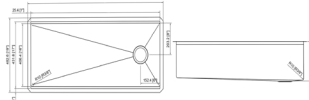

DIMENSION: 31-1/4" X 18"
DEPTH: 9"

HANDMADE STAINLESS STEEL SINGLE BOWL SINKS

EKS3318

DIMENSION: 33" X 18"
DEPTH: 10"

HA213

DIMENSION: 34" X 20"
DEPTH: 10"

HBS2818

DIMENSION: 28" X 18"
DEPTH: 10"
AVAILABLE IN ZERO/SMALL RADIUS

HBS3419

DIMENSION: 34" X 19"
DEPTH: 10"

K3619DL

DIMENSION: 36" X 19"
DEPTH: 10"
COMES WITH ACCESSORIES

LHBS3019

DIMENSION: 30" X 19"
DEPTH: 10"
COMES WITH ACCESSORIES

LHBS3219

DIMENSION: 32" X 19"
DEPTH: 10"
COMES WITH ACCESSORIES

UV3319DL

DIMENSION: 33" X 19"
DEPTH: 10"
COMES WITH ACCESSORIES

UV4219LR10

DIMENSION: 42" X 19"
DEPTH: 10"
COMES WITH ACCESSORIES

UNDERMOUNT STAINLESS STEEL DOUBLE BOWL SINKS

200

DIMENSION: 29-3/8" X 18-5/8"
DEPTH: 8"

204

DIMENSION: 31-1/4" X 18"
DEPTH: 9"

206

DIMENSION: 32-1/4" X 18-1/2"
DEPTH: 6" 9" AND 10"

208

DIMENSION: 34-3/4" X 20-3/4"
DEPTH: 9"

214

DIMENSION: 38-1/2" X 20-1/2"
DEPTH: 9"