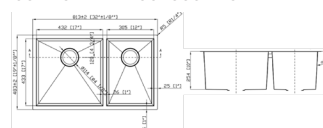

EKD3218

DIMENSION: 32" X 18"
DEPTH: 9"

HB02920L

DIMENSION: 29" X 20"
DEPTH: 10"
AVAILABLE IN LEFT / RIGHT VARIATION

HB03120L

DIMENSION: 31-1/4" X 20-1/2"
DEPTH: 10"
AVAILABLE IN LEFT / RIGHT VARIATION

HB03219AL

DIMENSION: 32" X 19"
DEPTH: 10"
AVAILABLE IN LEFT / RIGHT VARIATION

HB03320AL

DIMENSION: 33" X 20"
DEPTH: 10"
AVAILABLE IN LEFT / RIGHT VARIATION

LHB03219

DIMENSION: 32" X 19"
DEPTH: 10"
COMES WITH ACCESSORIES

STAINLESS STEEL BAR SINKS

101

DIMENSION: 18" X 12-1/2"
DEPTH: 7"

103

DIMENSION: 16" X 16"
DEPTH: 8"

105

DIMENSION: 15" X 12-3/4"
DEPTH: 7"

107