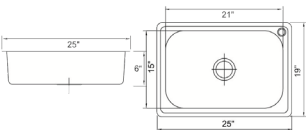

DIMENSION: 23" X 17-3/4"
DEPTH: 9"

HA114

DIMENSION: 21" X 16"
DEPTH: 6"

DROP-IN STAINLESS STEEL SINKS

8080A

DIMENSION: 43-7/8" X 23-1/4"
DEPTH: 7"

T1214

DIMENSION: 12-1/2" X 14-1/2"
DEPTH: 6-1/2"

T1515

DIMENSION: 15" X 15"
DEPTH: 8"

T1517

DIMENSION: 15" X 17-3/8"
DEPTH: 7"

T2519

DIMENSION: 25" X 19"
DEPTH: 6"

T2522

DIMENSION: 25" X 22"
DEPTH: 6", 7", 8" AND 9"

T3322

DIMENSION: 33" X 22"
DEPTH: 6", 7", 8" AND 9"

T3322C

DIMENSION: 33" X 22"
DEPTH: 6" AND 9"

T3322L

DIMENSION: 33" X 22"
DEPTH: 9" / 8"

HANDMADE STAINLESS STEEL FARM SINKS

EFD3320 (50/50)

DIMENSION: 33" X 20"
DEPTH: 10"

EFD3320L (60/40)

DIMENSION: 33" X 20"
DEPTH: 10"
AVAILABLE IN LEFT/RIGHT VARIATION

EFD3620 (50/50)

DIMENSION: 36" X 20"
DEPTH: 10"

EFS3021

DIMENSION: 30" X 21"
DEPTH: 10"

EFS3320