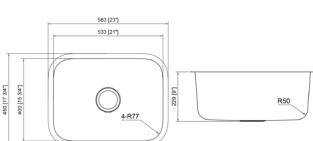

DIMENSION: 31-1/2" X 20-1/2"
DEPTH: 9"/7"
AVAILABLE IN LEFT/RIGHT VARIATION

909L

DIMENSION: 37-1/8" X 21"
DEPTH: 9"/7"
AVAILABLE IN LEFT/RIGHT VARIATION

915L

DIMENSION: 30-3/4" X 19-1/2"
DEPTH: 9" / 8"
AVAILABLE IN LEFT / RIGHT VARIATION

DIMENSION: 32" X 19"
DEPTH: 10"
AVAILABLE IN LEFT / RIGHT VARIATION

HB03320AL

DIMENSION: 33" X 20"
DEPTH: 10"
AVAILABLE IN LEFT / RIGHT VARIATION

LHB03219

DIMENSION: 32" X 19"
DEPTH: 10"
COMES WITH ACCESSORIES

DIMENSION: 19-3/4" X 20-1/2"
DEPTH: 9"

306

DIMENSION: 26" X 18"
DEPTH: 9"

307

DIMENSION: 23-5/8" X 21"
DEPTH: 9"

404

DIMENSION: 23" X 18-1/8"
DEPTH: 9"

707

DIMENSION: 23" X 17-3/4"
DEPTH: 9"

FD1027

DIMENSION: 23-1/8" X 17-7/8"
DEPTH: 9"

RS2318

DIMENSION: 23-1/8" X 17-3/4"
DEPTH: 9"

SR2318

DIMENSION: 23" X 18"
DEPTH: 9"

RBS2318