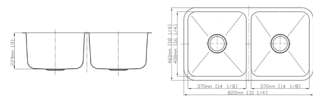

204

DIMENSION: 31-1/4" X 18"
DEPTH: 9"

206

DIMENSION: 32-1/4" X 18-1/2"
DEPTH: 6" 9" AND 10"

208

DIMENSION: 34-3/4" X 20-3/4"
DEPTH: 9"

214

DIMENSION: 38-1/2" X 20-1/2"
DEPTH: 9"

402

DIMENSION: 32-3/8" X 18-1/8"
DEPTH: 9"

702

DIMENSION: 32-1/2" X 18"
DEPTH: 9" AND 10"

876

DIMENSION: 32-1/2" X 18-7/8"
DEPTH: 9"
INCLUDES: LOWER DIVIDER

FD2020

DIMENSION: 31-7/8" X 20-3/4"
DEPTH: 9" 8"

RE3319

DIMENSION: 31-1/4" X 18-1/4"
DEPTH: 9"

SR5050

DIMENSION: 31" X 18"
DEPTH: 9"

RBD3218

DIMENSION: 31-1/4" X 18"
DEPTH: 9"

UNDERMOUNT STAINLESS STEEL TRIPLE BOWL SINKS

HA331

DIMENSION: 34-1/2" X 20"
DEPTH: 9"

T4221

DIMENSION: 42-3/4" X 20-3/4"
DEPTH: 9" / 4-3/4" / 9"

T4621

DIMENSION: 46-1/2" X 20-3/4"
DEPTH: 9" / 7" / 9"

HANDMADE STAINLESS STEEL DOUBLE BOWL SINKS

HA347

DIMENSION: 32-3/4" X 22-3/4"
DEPTH: 10"