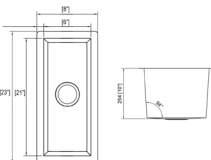

DIMENSION: 18-1/2" X 15"
DEPTH: 7"

108

DIMENSION: 18" X 16-1/2"
DEPTH: 9"

109

DIMENSION: 16-1/2" X 18-1/2"
DEPTH: 9"

FD1043

DIMENSION: 18-1/2" X 15"
DEPTH: 8"

OR1916

DIMENSION: 18-1/2" X 15-1/2"
DEPTH: 9"

HANDMADE STAINLESS STEEL BAR AND LAUNDRY SINKS

HAS2308

DIMENSION: 23" X 8"
DEPTH: 10"

HBS1515

DIMENSION: 15" X 15"
DEPTH: 10"
AVAILABLE IN ZERO/SMALL RADIUS

HBS1512

DIMENSION: 15" X 12"
DEPTH: 8", 10" AND 12"
AVAILABLE IN ZERO/SMALL RADIUS

HBB1517

DIMENSION: 15" X 17"
DEPTH: 10"

HBB1518

DIMENSION: 15" X 18"
DEPTH: 10"

HBB1519

DIMENSION: 15" X 19"
DEPTH: 10"

HBB1520

DIMENSION: 15" X 20"
DEPTH: 10"

HBS1618

DIMENSION: 16" X 18"
DEPTH: 10"

HBB1815

DIMENSION: 18" X 15"
DEPTH: 10"

HBB1818

DIMENSION: 18" X 18"
DEPTH: 10"

HBS2318

DIMENSION: 23" X 18"
DEPTH: 9", 10" AND 12"
AVAILABLE IN ZERO/SMALL RADIUS