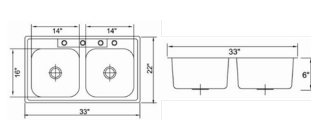

DIMENSION: 23" X 17-3/4"
DEPTH: 9"

HA114

DIMENSION: 21" X 16"
DEPTH: 6"

DROP-IN STAINLESS STEEL SINKS

8080A

DIMENSION: 43-7/8" X 23-1/4"
DEPTH: 7"

T1214

DIMENSION: 12-1/2" X 14-1/2"
DEPTH: 6-1/2"

T1515

DIMENSION: 15" X 15"
DEPTH: 8"

T1517

DIMENSION: 15" X 17-3/8"
DEPTH: 7"

T2519

DIMENSION: 25" X 19"
DEPTH: 6"

T2522

DIMENSION: 25" X 22"
DEPTH: 6", 7", 8" AND 9"

T3322

DIMENSION: 33" X 22"
DEPTH: 6", 7", 8" AND 9"

T3322C

DIMENSION: 33" X 22"
DEPTH: 6" AND 9"

T3322L

DIMENSION: 33" X 22"
DEPTH: 9" / 8"

HANDMADE STAINLESS STEEL FARM SINKS

EFD3320 (50/50)

DIMENSION: 33" X 20"
DEPTH: 10"

EFD3320L (60/40)

DIMENSION: 33" X 20"
DEPTH: 10"
AVAILABLE IN LEFT/RIGHT VARIATION

EFD3620 (50/50)

DIMENSION: 36" X 20"
DEPTH: 10"

EFS3021

DIMENSION: 30" X 21"
DEPTH: 10"

EFS3320