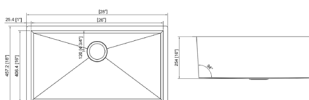

DIMENSION: 31-1/4" X 18"
DEPTH: 9"

HANDMADE STAINLESS STEEL SINGLE BOWL SINKS

EKS3318

DIMENSION: 33" X 18"
DEPTH: 10"

HA213

DIMENSION: 34" X 20"
DEPTH: 10"

HBS2818

DIMENSION: 28" X 18"
DEPTH: 10"
AVAILABLE IN ZERO/SMALL RADIUS

HBS3018

DIMENSION: 30" X 18"
DEPTH: 10"
AVAILABLE IN ZERO/SMALL RADIUS

HBS3218

DIMENSION: 32" X 18"
DEPTH: 9" AND 10"
AVAILABLE IN ZERO/SMALL RADIUS

HBS3219

DIMENSION: 32" X 19"
DEPTH: 9" AND 10"
AVAILABLE IN ZERO/SMALL RADIUS