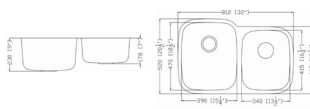

DIMENSION: 34-1/2" X 20"
DEPTH: 9"

T4221

DIMENSION: 42-3/4" X 20-3/4"
DEPTH: 9" / 4-3/4" / 9"

T4621

DIMENSION: 46-1/2" X 20-3/4"
DEPTH: 9" / 7" / 9"

HANDMADE STAINLESS STEEL DOUBLE BOWL SINKS

HA347

DIMENSION: 32-3/4" X 22-3/4"
DEPTH: 10"

HBE2920

DIMENSION: 29" X 20"
DEPTH: 7", 9" AND 10"
ALSO AVAILABLE IN 33" X 20"

HBE3218

DIMENSION: 32" X 18"
DEPTH: 7", 9" AND 10"
AVAILABLE IN ZERO/SMALL RADIUS

HBE3219

DIMENSION: 32" X 19"
DEPTH: 7", 9" AND 10"
AVAILABLE IN ZERO/SMALL RADIUS

HBE3320

DIMENSION: 33" X 20"
DEPTH: 10"
AVAILABLE IN ZERO/SMALL RADIUS

LHBE3219

DIMENSION: 32" X 19"
DEPTH: 10"
COMES WITH ACCESSORIES

HBELD3219

DIMENSION: 32" X 19"
DEPTH: 10"
COMES WITH ACCESSORIES

STAINLESS STEEL ONE AND A HALF BOWL SINKS

401L

DIMENSION: 31-1/4" X 20-5/8"
DEPTH: 9"/7"
AVAILABLE IN LEFT/RIGHT VARIATION

701L

DIMENSION: 32" X 20-1/2"
DEPTH: 9"/7"
AVAILABLE IN LEFT/RIGHT VARIATION

803L

DIMENSION: 27-1/8" X 18-1/2"
DEPTH: 8"/7"
AVAILABLE IN LEFT/RIGHT VARIATION