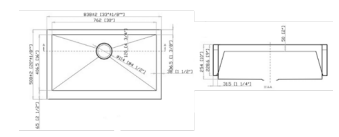

DIMENSION: 33" X 20"
DEPTH: 10"

EFD3320L (60/40)

DIMENSION: 33" X 20"
DEPTH: 10"
AVAILABLE IN LEFT/RIGHT VARIATION

EFD3620 (50/50)

DIMENSION: 36" X 20"
DEPTH: 10"

EFS3021

DIMENSION: 30" X 21"
DEPTH: 10"

EFS3320

DIMENSION: 33" X 20"
DEPTH: 10"

HF03620 (60/40)

DIMENSION: 36" X 20"
DEPTH: 10"
ALSO AVAILABLE WITH LOW DIVIDER

HFS3022

DIMENSION: 30" X 22"
DEPTH: 9"

HFS3320

DIMENSION: 33" X 20"
DEPTH: 10"

HFS3620

DIMENSION: 35-7/8" X 20"
DEPTH: 10"

LEFS3320

DIMENSION: 33" X 20"
DEPTH: 10"
COMES WITH ACCESSORIES
AVAILABLE WITH LEFT/RIGHT DRAIN

LEFS3321

DIMENSION: 33" X 21"
DEPTH: 10"
COMES WITH ACCESSORIES

LEFS3620

DIMENSION: 36" X 20"
DEPTH: 10"
COMES WITH ACCESSORIES
AVAILABLE WITH LEFT/RIGHT DRAIN