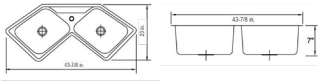

DIMENSION: 23" X 17-3/4"
DEPTH: 9"

HA114

DIMENSION: 21" X 16"
DEPTH: 6"

DROP-IN STAINLESS STEEL SINKS

8080A

DIMENSION: 43-7/8" X 23-1/4"
DEPTH: 7"

T1214

DIMENSION: 12-1/2" X 14-1/2"
DEPTH: 6-1/2"