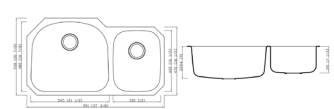

401L

DIMENSION: 31-1/4" X 20-5/8"
DEPTH: 9"/7"
AVAILABLE IN LEFT/RIGHT VARIATION

701L

DIMENSION: 32" X 20-1/2"
DEPTH: 9"/7"
AVAILABLE IN LEFT/RIGHT VARIATION

803L

DIMENSION: 27-1/8" X 18-1/2"
DEPTH: 8"/7"
AVAILABLE IN LEFT/RIGHT VARIATION

830

DIMENSION: 32-1/4" X 17-7/8"
DEPTH: 8" / 5-1/4"

877

DIMENSION: 31-7/8" X 20-3/4"
DEPTH: 9"/8"
INCLUDES: LOWER DIVIDER

903L

DIMENSION: 31-3/4" X 21"
DEPTH: 9"/5-1/2"
AVAILABLE IN LEFT/RIGHT VARIATION

905L

DIMENSION: 31-1/2" X 20-1/2"
DEPTH: 9"/7"
AVAILABLE IN LEFT/RIGHT VARIATION

909L

DIMENSION: 37-1/8" X 21"
DEPTH: 9"/7"
AVAILABLE IN LEFT/RIGHT VARIATION

915L

DIMENSION: 30-3/4" X 19-1/2"
DEPTH: 9" / 8"
AVAILABLE IN LEFT / RIGHT VARIATION