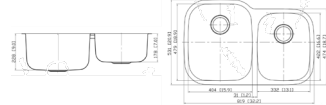

401L

DIMENSION: 31-1/4" X 20-5/8"
DEPTH: 9"/7"
AVAILABLE IN LEFT/RIGHT VARIATION

701L

DIMENSION: 32" X 20-1/2"
DEPTH: 9"/7"
AVAILABLE IN LEFT/RIGHT VARIATION

803L

DIMENSION: 27-1/8" X 18-1/2"
DEPTH: 8"/7"
AVAILABLE IN LEFT/RIGHT VARIATION

830

DIMENSION: 32-1/4" X 17-7/8"
DEPTH: 8" / 5-1/4"

877

DIMENSION: 31-7/8" X 20-3/4"
DEPTH: 9"/8"
INCLUDES: LOWER DIVIDER

903L

DIMENSION: 31-3/4" X 21"
DEPTH: 9"/5-1/2"
AVAILABLE IN LEFT/RIGHT VARIATION

905L

DIMENSION: 31-1/2" X 20-1/2"
DEPTH: 9"/7"
AVAILABLE IN LEFT/RIGHT VARIATION

909L

DIMENSION: 37-1/8" X 21"
DEPTH: 9"/7"
AVAILABLE IN LEFT/RIGHT VARIATION

915L

DIMENSION: 30-3/4" X 19-1/2"
DEPTH: 9" / 8"
AVAILABLE IN LEFT / RIGHT VARIATION

917L

DIMENSION: 32-1/4" X 20-3/4"
DEPTH: 9" / 7" AND 10" / 8"
AVAILABLE IN LEFT / RIGHT VARIATION

945L

DIMENSION: 35" X 20-7/8"
DEPTH: 9" / 7"
AVAILABLE IN LEFT / RIGHT VARIATION

FD2019L

DIMENSION: 31-3/4" X 20-5/8"
DEPTH: 9" / 7"
AVAILABLE IN LEFT / RIGHT VARIATION