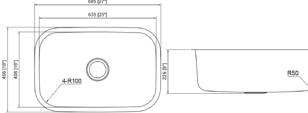

18-19

STAINLESS STEEL KITCHEN SINGLE BOWL SINKS

205

DIMENSION: 32-1/4" X 18-1/2"
DEPTH: 6" 9" AND 10"

308

DIMENSION: 27" X 18"
DEPTH: 9"

309

DIMENSION: 31-1/2" X 18-1/2"
DEPTH: 9" AND 10"

309D

DIMENSION: 33-1/2" X 18-1/2"
DEPTH: 9"

319

DIMENSION: 30" X 18"
DEPTH: 9" AND 10"

339

DIMENSION: 31-1/2" X 21-1/8"
DEPTH: 9"

406

DIMENSION: 27" X 18"
DEPTH: 9"

409A

DIMENSION: 32-1/8" X 18"
DEPTH: 9"

409B

DIMENSION: 32-1/8" X 18"
DEPTH: 9"

703

DIMENSION: 32-1/4" X 18"
DEPTH: 6" AND 9"

709

DIMENSION: 31-1/2" X 18"
DEPTH: 9" AND 10"