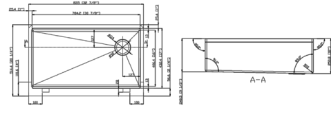

DIMENSION: 35-7/8" X 20"
DEPTH: 10"

LEFS3320

DIMENSION: 33" X 20"
DEPTH: 10"
COMES WITH ACCESSORIES
AVAILABLE WITH LEFT/RIGHT DRAIN

LEFS3321

DIMENSION: 33" X 21"
DEPTH: 10"
COMES WITH ACCESSORIES

LEFS3620

DIMENSION: 36" X 20"
DEPTH: 10"
COMES WITH ACCESSORIES
AVAILABLE WITH LEFT/RIGHT DRAIN