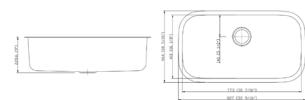

18-19

STAINLESS STEEL KITCHEN SINGLE BOWL SINKS

205

DIMENSION: 32-1/4" X 18-1/2"
DEPTH: 6" 9" AND 10"

308

DIMENSION: 27" X 18"
DEPTH: 9"

309

DIMENSION: 31-1/2" X 18-1/2"
DEPTH: 9" AND 10"

309D

DIMENSION: 33-1/2" X 18-1/2"
DEPTH: 9"

319

DIMENSION: 30" X 18"
DEPTH: 9" AND 10"

339

DIMENSION: 31-1/2" X 21-1/8"
DEPTH: 9"

406

DIMENSION: 27" X 18"
DEPTH: 9"

409A

DIMENSION: 32-1/8" X 18"
DEPTH: 9"

409B

DIMENSION: 32-1/8" X 18"
DEPTH: 9"

703

DIMENSION: 32-1/4" X 18"
DEPTH: 6" AND 9"

709

DIMENSION: 31-1/2" X 18"
DEPTH: 9" AND 10"

721

DIMENSION: 32" X 20-3/4"
DEPTH: 10"

1092

DIMENSION: 31-3/4" X 18-1/2"
DEPTH: 9-1/2"

DR3119

DIMENSION: 31" X 19"
DEPTH: 9"

COMES WITH ACCESSORIES

FD1028