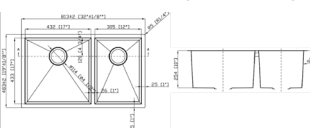

917L

DIMENSION: 32-1/4" X 20-3/4"
DEPTH: 9" / 7" AND 10" / 8"
AVAILABLE IN LEFT / RIGHT VARIATION

945L

DIMENSION: 35" X 20-7/8"
DEPTH: 9" / 7"
AVAILABLE IN LEFT / RIGHT VARIATION

FD2019L

DIMENSION: 31-3/4" X 20-5/8"
DEPTH: 9" / 7"
AVAILABLE IN LEFT / RIGHT VARIATION

RD3221L

DIMENSION: 32" X 20-3/4"
DEPTH: 9" / 8"
AVAILABLE IN LEFT / RIGHT VARIATION

SR7030

DIMENSION: 31-1/2" X 17-3/4"
DEPTH: 10"

HANDMADE STAINLESS STEEL ONE AND A HALFBOWL SINKS

EG03018

DIMENSION: 30" X 18"
DEPTH: 10"

EKD3218

DIMENSION: 32" X 18"
DEPTH: 9"

HB02920L

DIMENSION: 29" X 20"
DEPTH: 10"
AVAILABLE IN LEFT / RIGHT VARIATION

HB03120L

DIMENSION: 31-1/4" X 20-1/2"
DEPTH: 10"
AVAILABLE IN LEFT / RIGHT VARIATION

HB03219AL

DIMENSION: 32" X 19"
DEPTH: 10"
AVAILABLE IN LEFT / RIGHT VARIATION

HB03320AL

DIMENSION: 33" X 20"
DEPTH: 10"
AVAILABLE IN LEFT / RIGHT VARIATION

LHB03219

DIMENSION: 32" X 19"
DEPTH: 10"
COMES WITH ACCESSORIES