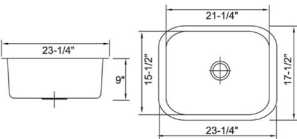

HBB1517

DIMENSION: 15" X 17"
DEPTH: 10"

HBB1518

DIMENSION: 15" X 18"
DEPTH: 10"

HBB1519

DIMENSION: 15" X 19"
DEPTH: 10"

HBB1520

DIMENSION: 15" X 20"
DEPTH: 10"

HBS1618

DIMENSION: 16" X 18"
DEPTH: 10"

HBB1815

DIMENSION: 18" X 15"
DEPTH: 10"

HBB1818

DIMENSION: 18" X 18"
DEPTH: 10"

HBS2318

DIMENSION: 23" X 18"
DEPTH: 9", 10" AND 12"
AVAILABLE IN ZERO/SMALL RADIUS

HBS2518

DIMENSION: 25" X 18"
DEPTH: 10"
AVAILABLE IN ZERO/SMALL RADIUS

STAINLESS STEEL LAUNDRY SINKS

301

DIMENSION: 23-1/8" X 17-3/4"
DEPTH: 6" 9" AND 10"

303

DIMENSION: 20-3/4" X 17-3/4"
DEPTH: 9"

305

DIMENSION: 19-3/4" X 20-1/2"
DEPTH: 9"

306

DIMENSION: 26" X 18"
DEPTH: 9"

307

DIMENSION: 23-5/8" X 21"
DEPTH: 9"

404

DIMENSION: 23" X 18-1/8"
DEPTH: 9"

707