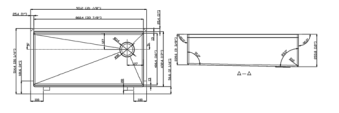

DIMENSION: 35-7/8" X 20"
DEPTH: 10"

LEFS3320

DIMENSION: 33" X 20"
DEPTH: 10"
COMES WITH ACCESSORIES
AVAILABLE WITH LEFT/RIGHT DRAIN

LEFS3321

DIMENSION: 33" X 21"
DEPTH: 10"
COMES WITH ACCESSORIES

LEFS3620

DIMENSION: 36" X 20"
DEPTH: 10"
COMES WITH ACCESSORIES
AVAILABLE WITH LEFT/RIGHT DRAIN