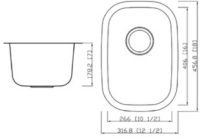

EKD3218

DIMENSION: 32" X 18"
DEPTH: 9"

HB02920L

DIMENSION: 29" X 20"
DEPTH: 10"
AVAILABLE IN LEFT / RIGHT VARIATION

HB03120L

DIMENSION: 31-1/4" X 20-1/2"
DEPTH: 10"
AVAILABLE IN LEFT / RIGHT VARIATION

HB03219AL

DIMENSION: 32" X 19"
DEPTH: 10"
AVAILABLE IN LEFT / RIGHT VARIATION

HB03320AL

DIMENSION: 33" X 20"
DEPTH: 10"
AVAILABLE IN LEFT / RIGHT VARIATION

LHB03219

DIMENSION: 32" X 19"
DEPTH: 10"
COMES WITH ACCESSORIES

STAINLESS STEEL BAR SINKS

101

DIMENSION: 18" X 12-1/2"
DEPTH: 7"

103

DIMENSION: 16" X 16"
DEPTH: 8"

105

DIMENSION: 15" X 12-3/4"
DEPTH: 7"

107

DIMENSION: 18-1/2" X 15"
DEPTH: 7"

108

DIMENSION: 18" X 16-1/2"
DEPTH: 9"

109

DIMENSION: 16-1/2" X 18-1/2"
DEPTH: 9"

FD1043

DIMENSION: 18-1/2" X 15"
DEPTH: 8"

OR1916