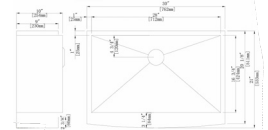

DIMENSION: 33" X 20"
DEPTH: 10"

EFD3320L (60/40)

DIMENSION: 33" X 20"
DEPTH: 10"
AVAILABLE IN LEFT/RIGHT VARIATION

EFD3620 (50/50)

DIMENSION: 36" X 20"
DEPTH: 10"

EFS3021

DIMENSION: 30" X 21"
DEPTH: 10"

EFS3320