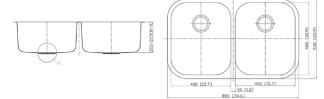

HBS3419

DIMENSION: 34" X 19"
DEPTH: 10"

K3619DL

DIMENSION: 36" X 19"
DEPTH: 10"
COMES WITH ACCESSORIES

LHBS3019

DIMENSION: 30" X 19"
DEPTH: 10"
COMES WITH ACCESSORIES

LHBS3219

DIMENSION: 32" X 19"
DEPTH: 10"
COMES WITH ACCESSORIES

UV3319DL

DIMENSION: 33" X 19"
DEPTH: 10"
COMES WITH ACCESSORIES

UV4219LR10

DIMENSION: 42" X 19"
DEPTH: 10"
COMES WITH ACCESSORIES

UNDERMOUNT STAINLESS STEEL DOUBLE BOWL SINKS

200

DIMENSION: 29-3/8" X 18-5/8"
DEPTH: 8"

204

DIMENSION: 31-1/4" X 18"
DEPTH: 9"

206

DIMENSION: 32-1/4" X 18-1/2"
DEPTH: 6" 9" AND 10"

208

DIMENSION: 34-3/4" X 20-3/4"
DEPTH: 9"

214

DIMENSION: 38-1/2" X 20-1/2"
DEPTH: 9"

402

DIMENSION: 32-3/8" X 18-1/8"
DEPTH: 9"

702

DIMENSION: 32-1/2" X 18"
DEPTH: 9" AND 10"

876

DIMENSION: 32-1/2" X 18-7/8"
DEPTH: 9"
INCLUDES: LOWER DIVIDER

FD2020

DIMENSION: 31-7/8" X 20-3/4"
DEPTH: 9" 8"