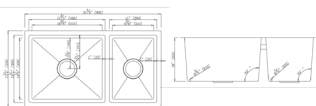

SB2418

DIMENSION: 24" X 18"
DEPTH: 9"