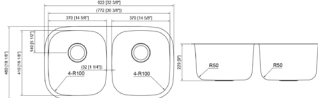

HBS3419

DIMENSION: 34" X 19"
DEPTH: 10"

K3619DL

DIMENSION: 36" X 19"
DEPTH: 10"
COMES WITH ACCESSORIES

LHBS3019

DIMENSION: 30" X 19"
DEPTH: 10"
COMES WITH ACCESSORIES

LHBS3219

DIMENSION: 32" X 19"
DEPTH: 10"
COMES WITH ACCESSORIES

UV3319DL

DIMENSION: 33" X 19"
DEPTH: 10"
COMES WITH ACCESSORIES

UV4219LR10

DIMENSION: 42" X 19"
DEPTH: 10"
COMES WITH ACCESSORIES

UNDERMOUNT STAINLESS STEEL DOUBLE BOWL SINKS

200

DIMENSION: 29-3/8" X 18-5/8"
DEPTH: 8"

204

DIMENSION: 31-1/4" X 18"
DEPTH: 9"

206

DIMENSION: 32-1/4" X 18-1/2"
DEPTH: 6" 9" AND 10"

208

DIMENSION: 34-3/4" X 20-3/4"
DEPTH: 9"

214

DIMENSION: 38-1/2" X 20-1/2"
DEPTH: 9"

402

DIMENSION: 32-3/8" X 18-1/8"
DEPTH: 9"

702

DIMENSION: 32-1/2" X 18"
DEPTH: 9" AND 10"

876

DIMENSION: 32-1/2" X 18-7/8"
DEPTH: 9"
INCLUDES: LOWER DIVIDER

FD2020

DIMENSION: 31-7/8" X 20-3/4"
DEPTH: 9" 8"