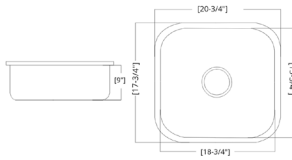

HBB1517

DIMENSION: 15" X 17"
DEPTH: 10"

HBB1518

DIMENSION: 15" X 18"
DEPTH: 10"

HBB1519

DIMENSION: 15" X 19"
DEPTH: 10"

HBB1520

DIMENSION: 15" X 20"
DEPTH: 10"

HBS1618

DIMENSION: 16" X 18"
DEPTH: 10"

HBB1815

DIMENSION: 18" X 15"
DEPTH: 10"

HBB1818

DIMENSION: 18" X 18"
DEPTH: 10"

HBS2318

DIMENSION: 23" X 18"
DEPTH: 9", 10" AND 12"
AVAILABLE IN ZERO/SMALL RADIUS

HBS2518

DIMENSION: 25" X 18"
DEPTH: 10"
AVAILABLE IN ZERO/SMALL RADIUS

STAINLESS STEEL LAUNDRY SINKS

301

DIMENSION: 23-1/8" X 17-3/4"
DEPTH: 6" 9" AND 10"

303

DIMENSION: 20-3/4" X 17-3/4"
DEPTH: 9"

305

DIMENSION: 19-3/4" X 20-1/2"
DEPTH: 9"

306

DIMENSION: 26" X 18"
DEPTH: 9"

307

DIMENSION: 23-5/8" X 21"
DEPTH: 9"

404

DIMENSION: 23" X 18-1/8"
DEPTH: 9"

707