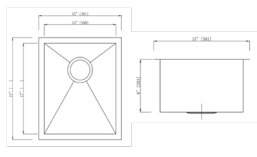

401L

DIMENSION: 31-1/4" X 20-5/8"
DEPTH: 9"/7"
AVAILABLE IN LEFT/RIGHT VARIATION

701L

DIMENSION: 32" X 20-1/2"
DEPTH: 9"/7"
AVAILABLE IN LEFT/RIGHT VARIATION

803L

DIMENSION: 27-1/8" X 18-1/2"
DEPTH: 8"/7"
AVAILABLE IN LEFT/RIGHT VARIATION

DIMENSION: 31-1/2" X 20-1/2"
DEPTH: 9"/7"
AVAILABLE IN LEFT/RIGHT VARIATION

909L

DIMENSION: 37-1/8" X 21"
DEPTH: 9"/7"
AVAILABLE IN LEFT/RIGHT VARIATION

915L

DIMENSION: 30-3/4" X 19-1/2"
DEPTH: 9" / 8"
AVAILABLE IN LEFT / RIGHT VARIATION

HBB1517

DIMENSION: 15" X 17"
DEPTH: 10"

HBB1518

DIMENSION: 15" X 18"
DEPTH: 10"

HBB1519

DIMENSION: 15" X 19"
DEPTH: 10"

HBB1520

DIMENSION: 15" X 20"
DEPTH: 10"

HBS1618

DIMENSION: 16" X 18"
DEPTH: 10"

HBB1815

DIMENSION: 18" X 15"
DEPTH: 10"

HBB1818

DIMENSION: 18" X 18"
DEPTH: 10"

HBS2318

DIMENSION: 23" X 18"
DEPTH: 9", 10" AND 12"
AVAILABLE IN ZERO/SMALL RADIUS