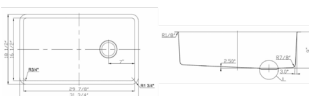

309D

DIMENSION: 33-1/2" X 18-1/2"
DEPTH: 9"

319

DIMENSION: 30" X 18"
DEPTH: 9" AND 10"

339

DIMENSION: 31-1/2" X 21-1/8"
DEPTH: 9"

406

DIMENSION: 27" X 18"
DEPTH: 9"

409A

DIMENSION: 32-1/8" X 18"
DEPTH: 9"

409B

DIMENSION: 32-1/8" X 18"
DEPTH: 9"

703

DIMENSION: 32-1/4" X 18"
DEPTH: 6" AND 9"

709

DIMENSION: 31-1/2" X 18"
DEPTH: 9" AND 10"

721

DIMENSION: 32" X 20-3/4"
DEPTH: 10"

1092

DIMENSION: 31-3/4" X 18-1/2"
DEPTH: 9-1/2"

DR3119

DIMENSION: 31" X 19"
DEPTH: 9"

COMES WITH ACCESSORIES

FD1028