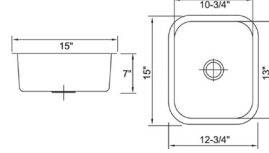

EKD3218

DIMENSION: 32" X 18"
DEPTH: 9"

HB02920L

DIMENSION: 29" X 20"
DEPTH: 10"
AVAILABLE IN LEFT / RIGHT VARIATION

HB03120L

DIMENSION: 31-1/4" X 20-1/2"
DEPTH: 10"
AVAILABLE IN LEFT / RIGHT VARIATION

HB03219AL

DIMENSION: 32" X 19"
DEPTH: 10"
AVAILABLE IN LEFT / RIGHT VARIATION

HB03320AL

DIMENSION: 33" X 20"
DEPTH: 10"
AVAILABLE IN LEFT / RIGHT VARIATION

LHB03219

DIMENSION: 32" X 19"
DEPTH: 10"
COMES WITH ACCESSORIES

STAINLESS STEEL BAR SINKS

101

DIMENSION: 18" X 12-1/2"
DEPTH: 7"

103

DIMENSION: 16" X 16"
DEPTH: 8"

105

DIMENSION: 15" X 12-3/4"
DEPTH: 7"

107

DIMENSION: 18-1/2" X 15"
DEPTH: 7"

108

DIMENSION: 18" X 16-1/2"
DEPTH: 9"

109

DIMENSION: 16-1/2" X 18-1/2"
DEPTH: 9"

FD1043

DIMENSION: 18-1/2" X 15"
DEPTH: 8"

OR1916