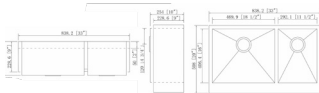

HF03620 (60/40)