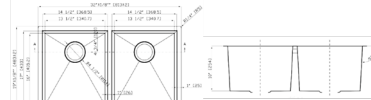

HBE2920

DIMENSION: 29" X 20"
DEPTH: 7", 9" AND 10"
ALSO AVAILABLE IN 33" X 20"

HBE3218

DIMENSION: 32" X 18"
DEPTH: 7", 9" AND 10"
AVAILABLE IN ZERO/SMALL RADIUS

HBE3219

DIMENSION: 32" X 19"
DEPTH: 7", 9" AND 10"
AVAILABLE IN ZERO/SMALL RADIUS

HBE3320

DIMENSION: 33" X 20"
DEPTH: 10"
AVAILABLE IN ZERO/SMALL RADIUS

LHBE3219

DIMENSION: 32" X 19"
DEPTH: 10"
COMES WITH ACCESSORIES

HBELD3219

DIMENSION: 32" X 19"
DEPTH: 10"
COMES WITH ACCESSORIES

STAINLESS STEEL ONE AND A HALF BOWL SINKS

401L

DIMENSION: 31-1/4" X 20-5/8"
DEPTH: 9"/7"
AVAILABLE IN LEFT/RIGHT VARIATION

701L

DIMENSION: 32" X 20-1/2"
DEPTH: 9"/7"
AVAILABLE IN LEFT/RIGHT VARIATION

803L

DIMENSION: 27-1/8" X 18-1/2"
DEPTH: 8"/7"
AVAILABLE IN LEFT/RIGHT VARIATION