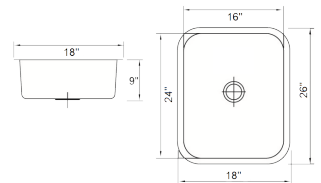

HBB1517

DIMENSION: 15" X 17"
DEPTH: 10"

HBB1518

DIMENSION: 15" X 18"
DEPTH: 10"

HBB1519

DIMENSION: 15" X 19"
DEPTH: 10"

HBB1520

DIMENSION: 15" X 20"
DEPTH: 10"

HBS1618

DIMENSION: 16" X 18"
DEPTH: 10"

HBB1815

DIMENSION: 18" X 15"
DEPTH: 10"

HBB1818

DIMENSION: 18" X 18"
DEPTH: 10"

HBS2318

DIMENSION: 23" X 18"
DEPTH: 9", 10" AND 12"
AVAILABLE IN ZERO/SMALL RADIUS

HBS2518

DIMENSION: 25" X 18"
DEPTH: 10"
AVAILABLE IN ZERO/SMALL RADIUS

STAINLESS STEEL LAUNDRY SINKS

301

DIMENSION: 23-1/8" X 17-3/4"
DEPTH: 6" 9" AND 10"

303

DIMENSION: 20-3/4" X 17-3/4"
DEPTH: 9"

305

DIMENSION: 19-3/4" X 20-1/2"
DEPTH: 9"

306

DIMENSION: 26" X 18"
DEPTH: 9"

307

DIMENSION: 23-5/8" X 21"
DEPTH: 9"

404

DIMENSION: 23" X 18-1/8"
DEPTH: 9"

707