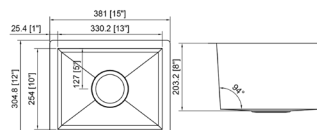

DIMENSION: 32" X 19"
DEPTH: 10"
AVAILABLE IN LEFT / RIGHT VARIATION

HB03320AL

DIMENSION: 33" X 20"
DEPTH: 10"
AVAILABLE IN LEFT / RIGHT VARIATION

LHB03219

DIMENSION: 32" X 19"
DEPTH: 10"
COMES WITH ACCESSORIES

DIMENSION: 18-1/2" X 15"
DEPTH: 7"

108

DIMENSION: 18" X 16-1/2"
DEPTH: 9"

109

DIMENSION: 16-1/2" X 18-1/2"
DEPTH: 9"

FD1043

DIMENSION: 18-1/2" X 15"
DEPTH: 8"

OR1916

DIMENSION: 18-1/2" X 15-1/2"
DEPTH: 9"

HANDMADE STAINLESS STEEL BAR AND LAUNDRY SINKS

HAS2308

DIMENSION: 23" X 8"
DEPTH: 10"

HBS1515

DIMENSION: 15" X 15"
DEPTH: 10"
AVAILABLE IN ZERO/SMALL RADIUS

HBS1512

DIMENSION: 15" X 12"
DEPTH: 8", 10" AND 12"
AVAILABLE IN ZERO/SMALL RADIUS

HBB1517

DIMENSION: 15" X 17"
DEPTH: 10"

HBB1518

DIMENSION: 15" X 18"
DEPTH: 10"

HBB1519

DIMENSION: 15" X 19"
DEPTH: 10"

HBB1520

DIMENSION: 15" X 20"
DEPTH: 10"