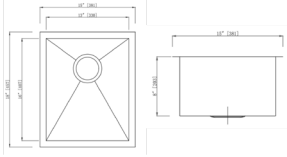

DIMENSION: 31-1/2" X 20-1/2"
DEPTH: 9"/7"
AVAILABLE IN LEFT/RIGHT VARIATION

909L

DIMENSION: 37-1/8" X 21"
DEPTH: 9"/7"
AVAILABLE IN LEFT/RIGHT VARIATION

915L

DIMENSION: 30-3/4" X 19-1/2"
DEPTH: 9" / 8"
AVAILABLE IN LEFT / RIGHT VARIATION

DIMENSION: 32" X 19"
DEPTH: 10"
AVAILABLE IN LEFT / RIGHT VARIATION

HB03320AL

DIMENSION: 33" X 20"
DEPTH: 10"
AVAILABLE IN LEFT / RIGHT VARIATION

LHB03219

DIMENSION: 32" X 19"
DEPTH: 10"
COMES WITH ACCESSORIES

HBB1517

DIMENSION: 15" X 17"
DEPTH: 10"

HBB1518

DIMENSION: 15" X 18"
DEPTH: 10"

HBB1519

DIMENSION: 15" X 19"
DEPTH: 10"

HBB1520

DIMENSION: 15" X 20"
DEPTH: 10"

HBS1618

DIMENSION: 16" X 18"
DEPTH: 10"

HBB1815

DIMENSION: 18" X 15"
DEPTH: 10"

HBB1818

DIMENSION: 18" X 18"
DEPTH: 10"

HBS2318

DIMENSION: 23" X 18"
DEPTH: 9", 10" AND 12"
AVAILABLE IN ZERO/SMALL RADIUS