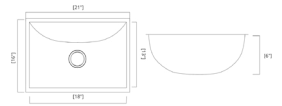

DIMENSION: 31-1/2" X 20-1/2"
DEPTH: 9"/7"
AVAILABLE IN LEFT/RIGHT VARIATION

909L

DIMENSION: 37-1/8" X 21"
DEPTH: 9"/7"
AVAILABLE IN LEFT/RIGHT VARIATION

915L

DIMENSION: 30-3/4" X 19-1/2"
DEPTH: 9" / 8"
AVAILABLE IN LEFT / RIGHT VARIATION

DIMENSION: 19-3/4" X 20-1/2"
DEPTH: 9"

306

DIMENSION: 26" X 18"
DEPTH: 9"

307

DIMENSION: 23-5/8" X 21"
DEPTH: 9"

404

DIMENSION: 23" X 18-1/8"
DEPTH: 9"

707

DIMENSION: 23" X 17-3/4"
DEPTH: 9"

FD1027

DIMENSION: 23-1/8" X 17-7/8"
DEPTH: 9"

RS2318

DIMENSION: 23-1/8" X 17-3/4"
DEPTH: 9"

SR2318

DIMENSION: 23" X 18"
DEPTH: 9"

RBS2318

DIMENSION: 23" X 17-3/4"
DEPTH: 9"

HA114

DIMENSION: 21" X 16"
DEPTH: 6"

DROP-IN STAINLESS STEEL SINKS

8080A

DIMENSION: 43-7/8" X 23-1/4"
DEPTH: 7"

T1214

DIMENSION: 12-1/2" X 14-1/2"
DEPTH: 6-1/2"