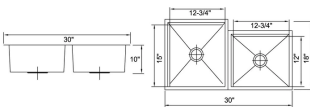

DIMENSION: 31-1/2" X 20-1/2"
DEPTH: 9"/7"
AVAILABLE IN LEFT/RIGHT VARIATION

909L

DIMENSION: 37-1/8" X 21"
DEPTH: 9"/7"
AVAILABLE IN LEFT/RIGHT VARIATION

915L

DIMENSION: 30-3/4" X 19-1/2"
DEPTH: 9" / 8"
AVAILABLE IN LEFT / RIGHT VARIATION

917L

DIMENSION: 32-1/4" X 20-3/4"
DEPTH: 9" / 7" AND 10" / 8"
AVAILABLE IN LEFT / RIGHT VARIATION

945L

DIMENSION: 35" X 20-7/8"
DEPTH: 9" / 7"
AVAILABLE IN LEFT / RIGHT VARIATION

FD2019L

DIMENSION: 31-3/4" X 20-5/8"
DEPTH: 9" / 7"
AVAILABLE IN LEFT / RIGHT VARIATION

RD3221L

DIMENSION: 32" X 20-3/4"
DEPTH: 9" / 8"
AVAILABLE IN LEFT / RIGHT VARIATION

SR7030

DIMENSION: 31-1/2" X 17-3/4"
DEPTH: 10"

HANDMADE STAINLESS STEEL ONE AND A HALFBOWL SINKS

EG03018

DIMENSION: 30" X 18"
DEPTH: 10"

EKD3218

DIMENSION: 32" X 18"
DEPTH: 9"

HB02920L

DIMENSION: 29" X 20"
DEPTH: 10"
AVAILABLE IN LEFT / RIGHT VARIATION

HB03120L

DIMENSION: 31-1/4" X 20-1/2"
DEPTH: 10"
AVAILABLE IN LEFT / RIGHT VARIATION

HB03219AL