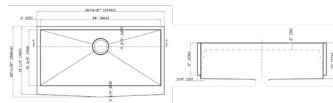

DIMENSION: 31-1/2" X 20-1/2"
DEPTH: 9"/7"
AVAILABLE IN LEFT/RIGHT VARIATION

909L

DIMENSION: 37-1/8" X 21"
DEPTH: 9"/7"
AVAILABLE IN LEFT/RIGHT VARIATION

915L

DIMENSION: 30-3/4" X 19-1/2"
DEPTH: 9" / 8"
AVAILABLE IN LEFT / RIGHT VARIATION

T3322

DIMENSION: 33" X 22"
DEPTH: 6", 7", 8" AND 9"

T3322C

DIMENSION: 33" X 22"
DEPTH: 6" AND 9"

T3322L

DIMENSION: 33" X 22"
DEPTH: 9" / 8"

HANDMADE STAINLESS STEEL FARM SINKS

EFD3320 (50/50)

DIMENSION: 33" X 20"
DEPTH: 10"

EFD3320L (60/40)

DIMENSION: 33" X 20"
DEPTH: 10"
AVAILABLE IN LEFT/RIGHT VARIATION

EFD3620 (50/50)

DIMENSION: 36" X 20"
DEPTH: 10"

EFS3021

DIMENSION: 30" X 21"
DEPTH: 10"

EFS3320

DIMENSION: 33" X 20"
DEPTH: 10"

EFS3620

DIMENSION: 35-7/8" X 20"
DEPTH: 10"

HFE3022 (50/50)

DIMENSION: 30" X 22"
DEPTH: 9"

HFE3620 (50/50)

DIMENSION: 36" X 20"
DEPTH: 10"

HF03320 (60/40)