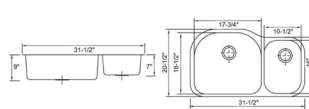

401L

DIMENSION: 31-1/4" X 20-5/8"
DEPTH: 9"/7"
AVAILABLE IN LEFT/RIGHT VARIATION

701L

DIMENSION: 32" X 20-1/2"
DEPTH: 9"/7"
AVAILABLE IN LEFT/RIGHT VARIATION

803L

DIMENSION: 27-1/8" X 18-1/2"
DEPTH: 8"/7"
AVAILABLE IN LEFT/RIGHT VARIATION

830

DIMENSION: 32-1/4" X 17-7/8"
DEPTH: 8" / 5-1/4"

877

DIMENSION: 31-7/8" X 20-3/4"
DEPTH: 9"/8"
INCLUDES: LOWER DIVIDER

903L

DIMENSION: 31-3/4" X 21"
DEPTH: 9"/5-1/2"
AVAILABLE IN LEFT/RIGHT VARIATION

905L

DIMENSION: 31-1/2" X 20-1/2"
DEPTH: 9"/7"
AVAILABLE IN LEFT/RIGHT VARIATION

909L

DIMENSION: 37-1/8" X 21"
DEPTH: 9"/7"
AVAILABLE IN LEFT/RIGHT VARIATION

915L

DIMENSION: 30-3/4" X 19-1/2"
DEPTH: 9" / 8"
AVAILABLE IN LEFT / RIGHT VARIATION

917L

DIMENSION: 32-1/4" X 20-3/4"
DEPTH: 9" / 7" AND 10" / 8"
AVAILABLE IN LEFT / RIGHT VARIATION

945L

DIMENSION: 35" X 20-7/8"
DEPTH: 9" / 7"
AVAILABLE IN LEFT / RIGHT VARIATION

FD2019L

DIMENSION: 31-3/4" X 20-5/8"
DEPTH: 9" / 7"
AVAILABLE IN LEFT / RIGHT VARIATION