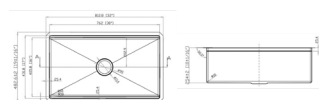

DIMENSION: 31-1/4" X 18"
DEPTH: 9"

HANDMADE STAINLESS STEEL SINGLE BOWL SINKS

EKS3318

DIMENSION: 33" X 18"
DEPTH: 10"

HA213

DIMENSION: 34" X 20"
DEPTH: 10"

HBS2818

DIMENSION: 28" X 18"
DEPTH: 10"
AVAILABLE IN ZERO/SMALL RADIUS

HBS3419

DIMENSION: 34" X 19"
DEPTH: 10"

K3619DL

DIMENSION: 36" X 19"
DEPTH: 10"
COMES WITH ACCESSORIES

LHBS3019

DIMENSION: 30" X 19"
DEPTH: 10"
COMES WITH ACCESSORIES

LHBS3219

DIMENSION: 32" X 19"
DEPTH: 10"
COMES WITH ACCESSORIES

UV3319DL

DIMENSION: 33" X 19"
DEPTH: 10"
COMES WITH ACCESSORIES

UV4219LR10

DIMENSION: 42" X 19"
DEPTH: 10"
COMES WITH ACCESSORIES

UNDERMOUNT STAINLESS STEEL DOUBLE BOWL SINKS

200

DIMENSION: 29-3/8" X 18-5/8"
DEPTH: 8"

204

DIMENSION: 31-1/4" X 18"
DEPTH: 9"

206

DIMENSION: 32-1/4" X 18-1/2"
DEPTH: 6" 9" AND 10"

208

DIMENSION: 34-3/4" X 20-3/4"
DEPTH: 9"

214

DIMENSION: 38-1/2" X 20-1/2"
DEPTH: 9"