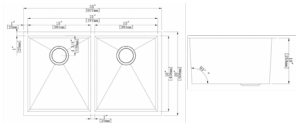

DIMENSION: 34-1/2" X 20"
DEPTH: 9"

T4221

DIMENSION: 42-3/4" X 20-3/4"
DEPTH: 9" / 4-3/4" / 9"

T4621

DIMENSION: 46-1/2" X 20-3/4"
DEPTH: 9" / 7" / 9"

HANDMADE STAINLESS STEEL DOUBLE BOWL SINKS

HA347

DIMENSION: 32-3/4" X 22-3/4"
DEPTH: 10"

HBE2920

DIMENSION: 29" X 20"
DEPTH: 7", 9" AND 10"
ALSO AVAILABLE IN 33" X 20"

HBE3218

DIMENSION: 32" X 18"
DEPTH: 7", 9" AND 10"
AVAILABLE IN ZERO/SMALL RADIUS

HBE3219

DIMENSION: 32" X 19"
DEPTH: 7", 9" AND 10"
AVAILABLE IN ZERO/SMALL RADIUS

HBE3320

DIMENSION: 33" X 20"
DEPTH: 10"
AVAILABLE IN ZERO/SMALL RADIUS

LHBE3219

DIMENSION: 32" X 19"
DEPTH: 10"
COMES WITH ACCESSORIES

HBELD3219

DIMENSION: 32" X 19"
DEPTH: 10"
COMES WITH ACCESSORIES

STAINLESS STEEL ONE AND A HALF BOWL SINKS

401L

DIMENSION: 31-1/4" X 20-5/8"
DEPTH: 9"/7"
AVAILABLE IN LEFT/RIGHT VARIATION

701L

DIMENSION: 32" X 20-1/2"
DEPTH: 9"/7"
AVAILABLE IN LEFT/RIGHT VARIATION

803L

DIMENSION: 27-1/8" X 18-1/2"
DEPTH: 8"/7"
AVAILABLE IN LEFT/RIGHT VARIATION