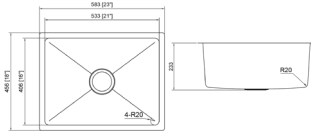

DIMENSION: 23" X 17-3/4"
DEPTH: 9"

FD1027

DIMENSION: 23-1/8" X 17-7/8"
DEPTH: 9"

RS2318

DIMENSION: 23-1/8" X 17-3/4"
DEPTH: 9"

SR2318

DIMENSION: 23" X 18"
DEPTH: 9"

RBS2318

DIMENSION: 23" X 17-3/4"
DEPTH: 9"

HA114

DIMENSION: 21" X 16"
DEPTH: 6"

DROP-IN STAINLESS STEEL SINKS

8080A

DIMENSION: 43-7/8" X 23-1/4"
DEPTH: 7"

T1214

DIMENSION: 12-1/2" X 14-1/2"
DEPTH: 6-1/2"