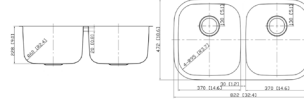

DIMENSION: 31-1/4" X 18"
DEPTH: 9"

HANDMADE STAINLESS STEEL SINGLE BOWL SINKS

EKS3318

DIMENSION: 33" X 18"
DEPTH: 10"

HA213

DIMENSION: 34" X 20"
DEPTH: 10"

HBS2818

DIMENSION: 28" X 18"
DEPTH: 10"
AVAILABLE IN ZERO/SMALL RADIUS

HBS3419

DIMENSION: 34" X 19"
DEPTH: 10"

K3619DL

DIMENSION: 36" X 19"
DEPTH: 10"
COMES WITH ACCESSORIES

LHBS3019

DIMENSION: 30" X 19"
DEPTH: 10"
COMES WITH ACCESSORIES

LHBS3219

DIMENSION: 32" X 19"
DEPTH: 10"
COMES WITH ACCESSORIES

UV3319DL

DIMENSION: 33" X 19"
DEPTH: 10"
COMES WITH ACCESSORIES

UV4219LR10

DIMENSION: 42" X 19"
DEPTH: 10"
COMES WITH ACCESSORIES

UNDERMOUNT STAINLESS STEEL DOUBLE BOWL SINKS

200

DIMENSION: 29-3/8" X 18-5/8"
DEPTH: 8"

204

DIMENSION: 31-1/4" X 18"
DEPTH: 9"

206

DIMENSION: 32-1/4" X 18-1/2"
DEPTH: 6" 9" AND 10"

208

DIMENSION: 34-3/4" X 20-3/4"
DEPTH: 9"

214

DIMENSION: 38-1/2" X 20-1/2"
DEPTH: 9"