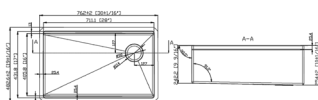

DIMENSION: 31-1/4" X 18"
DEPTH: 9"

HANDMADE STAINLESS STEEL SINGLE BOWL SINKS

EKS3318

DIMENSION: 33" X 18"
DEPTH: 10"

HA213

DIMENSION: 34" X 20"
DEPTH: 10"

HBS2818

DIMENSION: 28" X 18"
DEPTH: 10"
AVAILABLE IN ZERO/SMALL RADIUS

HBS3419

DIMENSION: 34" X 19"
DEPTH: 10"

K3619DL

DIMENSION: 36" X 19"
DEPTH: 10"
COMES WITH ACCESSORIES

LHBS3019

DIMENSION: 30" X 19"
DEPTH: 10"
COMES WITH ACCESSORIES

LHBS3219

DIMENSION: 32" X 19"
DEPTH: 10"
COMES WITH ACCESSORIES

UV3319DL

DIMENSION: 33" X 19"
DEPTH: 10"
COMES WITH ACCESSORIES

UV4219LR10

DIMENSION: 42" X 19"
DEPTH: 10"
COMES WITH ACCESSORIES

UNDERMOUNT STAINLESS STEEL DOUBLE BOWL SINKS

200

DIMENSION: 29-3/8" X 18-5/8"
DEPTH: 8"

204

DIMENSION: 31-1/4" X 18"
DEPTH: 9"

206

DIMENSION: 32-1/4" X 18-1/2"
DEPTH: 6" 9" AND 10"

208

DIMENSION: 34-3/4" X 20-3/4"
DEPTH: 9"

214

DIMENSION: 38-1/2" X 20-1/2"
DEPTH: 9"