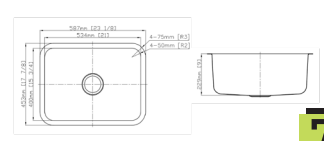

DIMENSION: 19-3/4" X 20-1/2"
DEPTH: 9"

306

DIMENSION: 26" X 18"
DEPTH: 9"

307

DIMENSION: 23-5/8" X 21"
DEPTH: 9"

404

DIMENSION: 23" X 18-1/8"
DEPTH: 9"

707

DIMENSION: 23" X 17-3/4"
DEPTH: 9"

FD1027

DIMENSION: 23-1/8" X 17-7/8"
DEPTH: 9"

RS2318

DIMENSION: 23-1/8" X 17-3/4"
DEPTH: 9"

SR2318

DIMENSION: 23" X 18"
DEPTH: 9"

RBS2318

DIMENSION: 23" X 17-3/4"
DEPTH: 9"

HA114

DIMENSION: 21" X 16"
DEPTH: 6"

DROP-IN STAINLESS STEEL SINKS

8080A

DIMENSION: 43-7/8" X 23-1/4"
DEPTH: 7"

T1214

DIMENSION: 12-1/2" X 14-1/2"
DEPTH: 6-1/2"