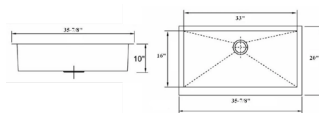

DIMENSION: 33" X 20"
DEPTH: 10"

EFD3320L (60/40)

DIMENSION: 33" X 20"
DEPTH: 10"
AVAILABLE IN LEFT/RIGHT VARIATION

EFD3620 (50/50)

DIMENSION: 36" X 20"
DEPTH: 10"

EFS3021

DIMENSION: 30" X 21"
DEPTH: 10"

EFS3320

DIMENSION: 33" X 20"
DEPTH: 10"

HF03620 (60/40)

DIMENSION: 36" X 20"
DEPTH: 10"
ALSO AVAILABLE WITH LOW DIVIDER

HFS3022

DIMENSION: 30" X 22"
DEPTH: 9"

HFS3320

DIMENSION: 33" X 20"
DEPTH: 10"

HFS3620

DIMENSION: 35-7/8" X 20"
DEPTH: 10"

LEFS3320

DIMENSION: 33" X 20"
DEPTH: 10"
COMES WITH ACCESSORIES
AVAILABLE WITH LEFT/RIGHT DRAIN

LEFS3321

DIMENSION: 33" X 21"
DEPTH: 10"
COMES WITH ACCESSORIES

LEFS3620

DIMENSION: 36" X 20"
DEPTH: 10"
COMES WITH ACCESSORIES
AVAILABLE WITH LEFT/RIGHT DRAIN