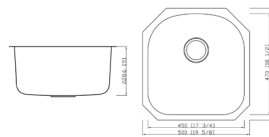

HBB1517

DIMENSION: 15" X 17"
DEPTH: 10"

HBB1518

DIMENSION: 15" X 18"
DEPTH: 10"

HBB1519

DIMENSION: 15" X 19"
DEPTH: 10"

HBB1520

DIMENSION: 15" X 20"
DEPTH: 10"

HBS1618

DIMENSION: 16" X 18"
DEPTH: 10"

HBB1815

DIMENSION: 18" X 15"
DEPTH: 10"

HBB1818

DIMENSION: 18" X 18"
DEPTH: 10"

HBS2318

DIMENSION: 23" X 18"
DEPTH: 9", 10" AND 12"
AVAILABLE IN ZERO/SMALL RADIUS

HBS2518

DIMENSION: 25" X 18"
DEPTH: 10"
AVAILABLE IN ZERO/SMALL RADIUS

STAINLESS STEEL LAUNDRY SINKS

301

DIMENSION: 23-1/8" X 17-3/4"
DEPTH: 6" 9" AND 10"

303

DIMENSION: 20-3/4" X 17-3/4"
DEPTH: 9"

305

DIMENSION: 19-3/4" X 20-1/2"
DEPTH: 9"

306

DIMENSION: 26" X 18"
DEPTH: 9"

307

DIMENSION: 23-5/8" X 21"
DEPTH: 9"

404

DIMENSION: 23" X 18-1/8"
DEPTH: 9"

707