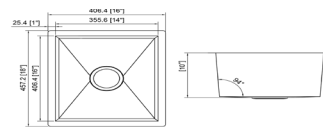

DIMENSION: 18-1/2" X 15-1/2"
DEPTH: 9"

HANDMADE STAINLESS STEEL BAR AND LAUNDRY SINKS

HAS2308

DIMENSION: 23" X 8"
DEPTH: 10"

HBS1515

DIMENSION: 15" X 15"
DEPTH: 10"
AVAILABLE IN ZERO/SMALL RADIUS

HBS1512

DIMENSION: 15" X 12"
DEPTH: 8", 10" AND 12"
AVAILABLE IN ZERO/SMALL RADIUS

HBB1517

DIMENSION: 15" X 17"
DEPTH: 10"

HBB1518

DIMENSION: 15" X 18"
DEPTH: 10"

HBB1519

DIMENSION: 15" X 19"
DEPTH: 10"

HBB1520

DIMENSION: 15" X 20"
DEPTH: 10"

HBS1618

DIMENSION: 16" X 18"
DEPTH: 10"

HBB1815

DIMENSION: 18" X 15"
DEPTH: 10"

HBB1818

DIMENSION: 18" X 18"
DEPTH: 10"

HBS2318

DIMENSION: 23" X 18"
DEPTH: 9", 10" AND 12"
AVAILABLE IN ZERO/SMALL RADIUS