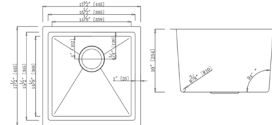

SB1295

DIMENSION: 17-1/2" X 17-1/2"
DEPTH: 10"

SB2131

DIMENSION: 31-3/4" X 17-1/2"
DEPTH: 10"