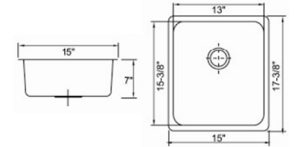

T1517

DIMENSION: 15" X 17-3/8"
DEPTH: 7"