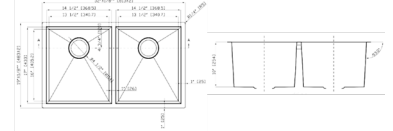

DIMENSION: 34-1/2" X 20"
DEPTH: 9"

T4221

DIMENSION: 42-3/4" X 20-3/4"
DEPTH: 9" / 4-3/4" / 9"

T4621

DIMENSION: 46-1/2" X 20-3/4"
DEPTH: 9" / 7" / 9"

HANDMADE STAINLESS STEEL DOUBLE BOWL SINKS

HA347

DIMENSION: 32-3/4" X 22-3/4"
DEPTH: 10"

HBE2920

DIMENSION: 29" X 20"
DEPTH: 7", 9" AND 10"
ALSO AVAILABLE IN 33" X 20"

HBE3218

DIMENSION: 32" X 18"
DEPTH: 7", 9" AND 10"
AVAILABLE IN ZERO/SMALL RADIUS

HBE3219

DIMENSION: 32" X 19"
DEPTH: 7", 9" AND 10"
AVAILABLE IN ZERO/SMALL RADIUS

HBE3320

DIMENSION: 33" X 20"
DEPTH: 10"
AVAILABLE IN ZERO/SMALL RADIUS

LHBE3219

DIMENSION: 32" X 19"
DEPTH: 10"
COMES WITH ACCESSORIES

HBELD3219

DIMENSION: 32" X 19"
DEPTH: 10"
COMES WITH ACCESSORIES

STAINLESS STEEL ONE AND A HALF BOWL SINKS

401L

DIMENSION: 31-1/4" X 20-5/8"
DEPTH: 9"/7"
AVAILABLE IN LEFT/RIGHT VARIATION

701L

DIMENSION: 32" X 20-1/2"
DEPTH: 9"/7"
AVAILABLE IN LEFT/RIGHT VARIATION

803L

DIMENSION: 27-1/8" X 18-1/2"
DEPTH: 8"/7"
AVAILABLE IN LEFT/RIGHT VARIATION