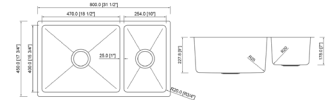

401L

DIMENSION: 31-1/4" X 20-5/8"
DEPTH: 9"/7"
AVAILABLE IN LEFT/RIGHT VARIATION

701L

DIMENSION: 32" X 20-1/2"
DEPTH: 9"/7"
AVAILABLE IN LEFT/RIGHT VARIATION

803L

DIMENSION: 27-1/8" X 18-1/2"
DEPTH: 8"/7"
AVAILABLE IN LEFT/RIGHT VARIATION

DIMENSION: 31-1/2" X 20-1/2"
DEPTH: 9"/7"
AVAILABLE IN LEFT/RIGHT VARIATION

909L

DIMENSION: 37-1/8" X 21"
DEPTH: 9"/7"
AVAILABLE IN LEFT/RIGHT VARIATION

915L

DIMENSION: 30-3/4" X 19-1/2"
DEPTH: 9" / 8"
AVAILABLE IN LEFT / RIGHT VARIATION

917L

DIMENSION: 32-1/4" X 20-3/4"
DEPTH: 9" / 7" AND 10" / 8"
AVAILABLE IN LEFT / RIGHT VARIATION

945L

DIMENSION: 35" X 20-7/8"
DEPTH: 9" / 7"
AVAILABLE IN LEFT / RIGHT VARIATION

FD2019L

DIMENSION: 31-3/4" X 20-5/8"
DEPTH: 9" / 7"
AVAILABLE IN LEFT / RIGHT VARIATION

RD3221L

DIMENSION: 32" X 20-3/4"
DEPTH: 9" / 8"
AVAILABLE IN LEFT / RIGHT VARIATION

SR7030

DIMENSION: 31-1/2" X 17-3/4"
DEPTH: 10"

HANDMADE STAINLESS STEEL ONE AND A HALFBOWL SINKS

EG03018

DIMENSION: 30" X 18"
DEPTH: 10"