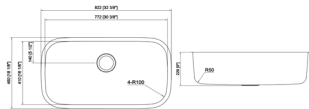

18-19

STAINLESS STEEL KITCHEN SINGLE BOWL SINKS

205

DIMENSION: 32-1/4" X 18-1/2"
DEPTH: 6" 9" AND 10"

308

DIMENSION: 27" X 18"
DEPTH: 9"

309

DIMENSION: 31-1/2" X 18-1/2"
DEPTH: 9" AND 10"

309D

DIMENSION: 33-1/2" X 18-1/2"
DEPTH: 9"

319

DIMENSION: 30" X 18"
DEPTH: 9" AND 10"

339

DIMENSION: 31-1/2" X 21-1/8"
DEPTH: 9"

406

DIMENSION: 27" X 18"
DEPTH: 9"

409A

DIMENSION: 32-1/8" X 18"
DEPTH: 9"

409B

DIMENSION: 32-1/8" X 18"
DEPTH: 9"

703

DIMENSION: 32-1/4" X 18"
DEPTH: 6" AND 9"

709

DIMENSION: 31-1/2" X 18"
DEPTH: 9" AND 10"