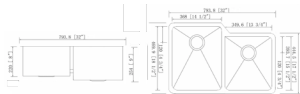

401L

DIMENSION: 31-1/4" X 20-5/8"
DEPTH: 9"/7"
AVAILABLE IN LEFT/RIGHT VARIATION

701L

DIMENSION: 32" X 20-1/2"
DEPTH: 9"/7"
AVAILABLE IN LEFT/RIGHT VARIATION

803L

DIMENSION: 27-1/8" X 18-1/2"
DEPTH: 8"/7"
AVAILABLE IN LEFT/RIGHT VARIATION

DIMENSION: 31-1/2" X 20-1/2"
DEPTH: 9"/7"
AVAILABLE IN LEFT/RIGHT VARIATION

909L

DIMENSION: 37-1/8" X 21"
DEPTH: 9"/7"
AVAILABLE IN LEFT/RIGHT VARIATION

915L

DIMENSION: 30-3/4" X 19-1/2"
DEPTH: 9" / 8"
AVAILABLE IN LEFT / RIGHT VARIATION

917L

DIMENSION: 32-1/4" X 20-3/4"
DEPTH: 9" / 7" AND 10" / 8"
AVAILABLE IN LEFT / RIGHT VARIATION

945L

DIMENSION: 35" X 20-7/8"
DEPTH: 9" / 7"
AVAILABLE IN LEFT / RIGHT VARIATION

FD2019L

DIMENSION: 31-3/4" X 20-5/8"
DEPTH: 9" / 7"
AVAILABLE IN LEFT / RIGHT VARIATION

RD3221L

DIMENSION: 32" X 20-3/4"
DEPTH: 9" / 8"
AVAILABLE IN LEFT / RIGHT VARIATION

SR7030

DIMENSION: 31-1/2" X 17-3/4"
DEPTH: 10"

HANDMADE STAINLESS STEEL ONE AND A HALFBOWL SINKS

EG03018

DIMENSION: 30" X 18"
DEPTH: 10"