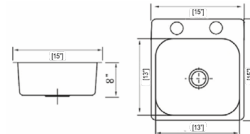

DIMENSION: 23" X 17-3/4"
DEPTH: 9"

FD1027

DIMENSION: 23-1/8" X 17-7/8"
DEPTH: 9"

RS2318

DIMENSION: 23-1/8" X 17-3/4"
DEPTH: 9"

SR2318

DIMENSION: 23" X 18"
DEPTH: 9"

RBS2318

DIMENSION: 23" X 17-3/4"
DEPTH: 9"

HA114

DIMENSION: 21" X 16"
DEPTH: 6"

DROP-IN STAINLESS STEEL SINKS

8080A

DIMENSION: 43-7/8" X 23-1/4"
DEPTH: 7"

T1214

DIMENSION: 12-1/2" X 14-1/2"
DEPTH: 6-1/2"

T1515

DIMENSION: 15" X 15"
DEPTH: 8"

T1517

DIMENSION: 15" X 17-3/8"
DEPTH: 7"

T2519

DIMENSION: 25" X 19"
DEPTH: 6"

T2522

DIMENSION: 25" X 22"
DEPTH: 6", 7", 8" AND 9"

DIMENSION: 33" X 20"
DEPTH: 10"

EFD3320L (60/40)

DIMENSION: 33" X 20"
DEPTH: 10"
AVAILABLE IN LEFT/RIGHT VARIATION

EFD3620 (50/50)

DIMENSION: 36" X 20"
DEPTH: 10"

EFS3021

DIMENSION: 30" X 21"
DEPTH: 10"

EFS3320