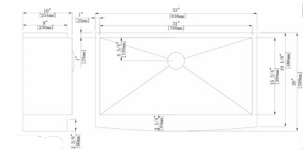

DIMENSION: 33" X 20"
DEPTH: 10"

EFS3620

DIMENSION: 35-7/8" X 20"
DEPTH: 10"