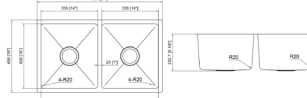

SR5050

DIMENSION: 31" X 18"
DEPTH: 9"