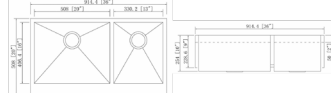

DIMENSION: 36" X 20"
DEPTH: 10"
ALSO AVAILABLE WITH LOW DIVIDER

HFS3022