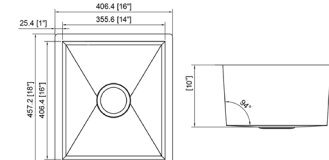

DIMENSION: 32" X 19"
DEPTH: 10"
AVAILABLE IN LEFT / RIGHT VARIATION

HB03320AL

DIMENSION: 33" X 20"
DEPTH: 10"
AVAILABLE IN LEFT / RIGHT VARIATION

LHB03219

DIMENSION: 32" X 19"
DEPTH: 10"
COMES WITH ACCESSORIES

DIMENSION: 18-1/2" X 15"
DEPTH: 7"

108

DIMENSION: 18" X 16-1/2"
DEPTH: 9"

109

DIMENSION: 16-1/2" X 18-1/2"
DEPTH: 9"

FD1043

DIMENSION: 18-1/2" X 15"
DEPTH: 8"

OR1916

DIMENSION: 18-1/2" X 15-1/2"
DEPTH: 9"

HANDMADE STAINLESS STEEL BAR AND LAUNDRY SINKS

HAS2308

DIMENSION: 23" X 8"
DEPTH: 10"

HBS1515

DIMENSION: 15" X 15"
DEPTH: 10"
AVAILABLE IN ZERO/SMALL RADIUS

HBS1512

DIMENSION: 15" X 12"
DEPTH: 8", 10" AND 12"
AVAILABLE IN ZERO/SMALL RADIUS

HBB1517

DIMENSION: 15" X 17"
DEPTH: 10"

HBB1518

DIMENSION: 15" X 18"
DEPTH: 10"

HBB1519

DIMENSION: 15" X 19"
DEPTH: 10"

HBB1520

DIMENSION: 15" X 20"
DEPTH: 10"