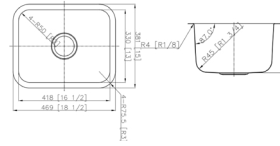

DIMENSION: 32" X 19"
DEPTH: 10"
AVAILABLE IN LEFT / RIGHT VARIATION

HB03320AL

DIMENSION: 33" X 20"
DEPTH: 10"
AVAILABLE IN LEFT / RIGHT VARIATION

LHB03219

DIMENSION: 32" X 19"
DEPTH: 10"
COMES WITH ACCESSORIES

STAINLESS STEEL BAR SINKS

101

DIMENSION: 18" X 12-1/2"
DEPTH: 7"

103

DIMENSION: 16" X 16"
DEPTH: 8"

105

DIMENSION: 15" X 12-3/4"
DEPTH: 7"

107

DIMENSION: 18-1/2" X 15"
DEPTH: 7"

108

DIMENSION: 18" X 16-1/2"
DEPTH: 9"

109

DIMENSION: 16-1/2" X 18-1/2"
DEPTH: 9"

FD1043

DIMENSION: 18-1/2" X 15"
DEPTH: 8"

OR1916

DIMENSION: 19-1/8" X 16-1/8"
DEPTH: 7"

R405

DIAMETER: 16-1/2"
DEPTH: 7"

R425

DIAMETER: 18-5/8"
DEPTH: 7-1/4"

R450

RADIUS: 17-3/4"
DEPTH: 7"

RS1815