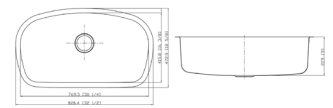

18-19

STAINLESS STEEL KITCHEN SINGLE BOWL SINKS

205

DIMENSION: 32-1/4" X 18-1/2"
DEPTH: 6" 9" AND 10"

308

DIMENSION: 27" X 18"
DEPTH: 9"

309

DIMENSION: 31-1/2" X 18-1/2"
DEPTH: 9" AND 10"

309D

DIMENSION: 33-1/2" X 18-1/2"
DEPTH: 9"

319

DIMENSION: 30" X 18"
DEPTH: 9" AND 10"

339

DIMENSION: 31-1/2" X 21-1/8"
DEPTH: 9"

406

DIMENSION: 27" X 18"
DEPTH: 9"

409A

DIMENSION: 32-1/8" X 18"
DEPTH: 9"

409B

DIMENSION: 32-1/8" X 18"
DEPTH: 9"

703

DIMENSION: 32-1/4" X 18"
DEPTH: 6" AND 9"

709

DIMENSION: 31-1/2" X 18"
DEPTH: 9" AND 10"