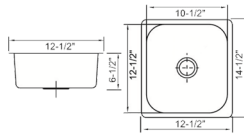

DIMENSION: 31-1/2" X 20-1/2"
DEPTH: 9"/7"
AVAILABLE IN LEFT/RIGHT VARIATION

909L

DIMENSION: 37-1/8" X 21"
DEPTH: 9"/7"
AVAILABLE IN LEFT/RIGHT VARIATION

915L

DIMENSION: 30-3/4" X 19-1/2"
DEPTH: 9" / 8"
AVAILABLE IN LEFT / RIGHT VARIATION

DIMENSION: 23" X 17-3/4"
DEPTH: 9"

FD1027

DIMENSION: 23-1/8" X 17-7/8"
DEPTH: 9"

RS2318

DIMENSION: 23-1/8" X 17-3/4"
DEPTH: 9"

SR2318

DIMENSION: 23" X 18"
DEPTH: 9"

RBS2318

DIMENSION: 23" X 17-3/4"
DEPTH: 9"

HA114

DIMENSION: 21" X 16"
DEPTH: 6"

DROP-IN STAINLESS STEEL SINKS

8080A

DIMENSION: 43-7/8" X 23-1/4"
DEPTH: 7"

T1214

DIMENSION: 12-1/2" X 14-1/2"
DEPTH: 6-1/2"

T1515

DIMENSION: 15" X 15"
DEPTH: 8"

T1517

DIMENSION: 15" X 17-3/8"
DEPTH: 7"

T2519

DIMENSION: 25" X 19"
DEPTH: 6"

T2522

DIMENSION: 25" X 22"
DEPTH: 6", 7", 8" AND 9"