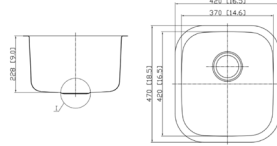

EKD3218

DIMENSION: 32" X 18"
DEPTH: 9"

HB02920L

DIMENSION: 29" X 20"
DEPTH: 10"
AVAILABLE IN LEFT / RIGHT VARIATION

HB03120L

DIMENSION: 31-1/4" X 20-1/2"
DEPTH: 10"
AVAILABLE IN LEFT / RIGHT VARIATION

HB03219AL

DIMENSION: 32" X 19"
DEPTH: 10"
AVAILABLE IN LEFT / RIGHT VARIATION

HB03320AL

DIMENSION: 33" X 20"
DEPTH: 10"
AVAILABLE IN LEFT / RIGHT VARIATION

LHB03219

DIMENSION: 32" X 19"
DEPTH: 10"
COMES WITH ACCESSORIES

STAINLESS STEEL BAR SINKS

101

DIMENSION: 18" X 12-1/2"
DEPTH: 7"

103

DIMENSION: 16" X 16"
DEPTH: 8"

105

DIMENSION: 15" X 12-3/4"
DEPTH: 7"

107

DIMENSION: 18-1/2" X 15"
DEPTH: 7"

108

DIMENSION: 18" X 16-1/2"
DEPTH: 9"

109

DIMENSION: 16-1/2" X 18-1/2"
DEPTH: 9"

FD1043

DIMENSION: 18-1/2" X 15"
DEPTH: 8"

OR1916