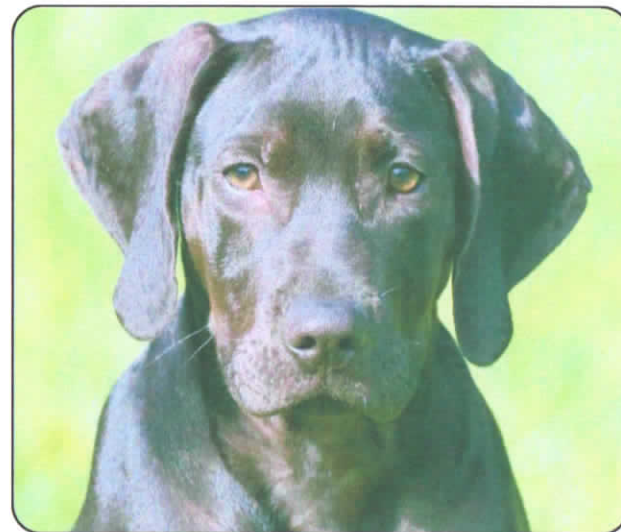

# T BAR S CATAHOULAS

## Pedigree Of T Bar S's Gator

Sex: Male  
Date of Birth: 05/05/2019  
Color: Solid Black

**T Bar S's Memphis**  
Black, White w/ Leopard Trim

**GRCHSHCH/U-GRCH El Dorado's Hollywood**  
Blue Leopard W/ White and Tan Trim