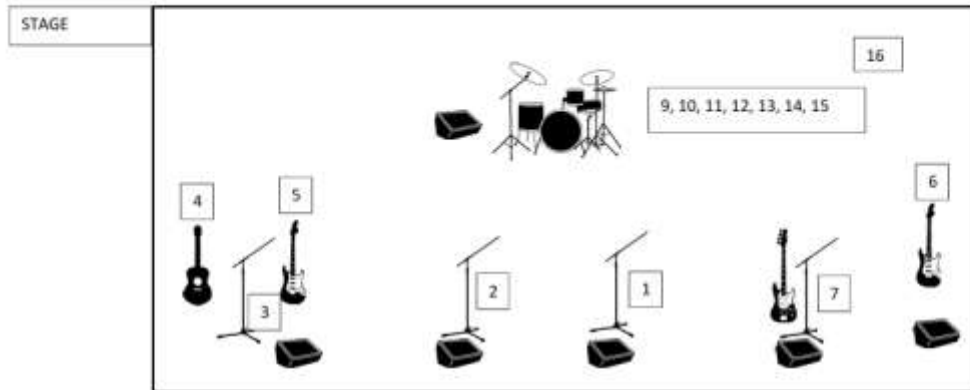

**BAND:** NOT JOHNNY

**VENUE:**

**DATE / TIME:**

**INPUT LIST**

1	Shure Beta 87A Wireless Mic	9	Drum Mic – Bass Drum	17		25	
2	Shure Beta 87A Wireless Mic	10	Drum Mic - Snare	18		26	
3	Shure SM58 Mic	11	Drum Mic – Mounted Tom	19			
4	DI - Acoustic Guitar	12	Drum Mic – Floor Tom	20		28	
5	DI - Electric Guitar	13	Drum Mic – Hi Hat	21		29	
6	DI - Electric Guitar	14	Drum Mic - Overhead	22		30	
7	SE V7 Mic	15	Drum Mic - Overhead	23		31	
8	DI - Bass	16	DI - Looper	24		32	

1. Shure Beta 87A Wireless - SLXD4D Wireless Digital Transmitter (Supplied by NJ)
2. Shure Beta 87A Wireless - SLXD4D Wireless Digital Transmitter (Supplied by NJ)
3. Vocal Mic 1 and 2 prefer to use In Ear Monitor (Shure PSM300) (Supplied by NJ)
4. Vocal Mic 7 prefers to use In Ear Monitor (Shure P3TR1)- (Supplied by NJ)