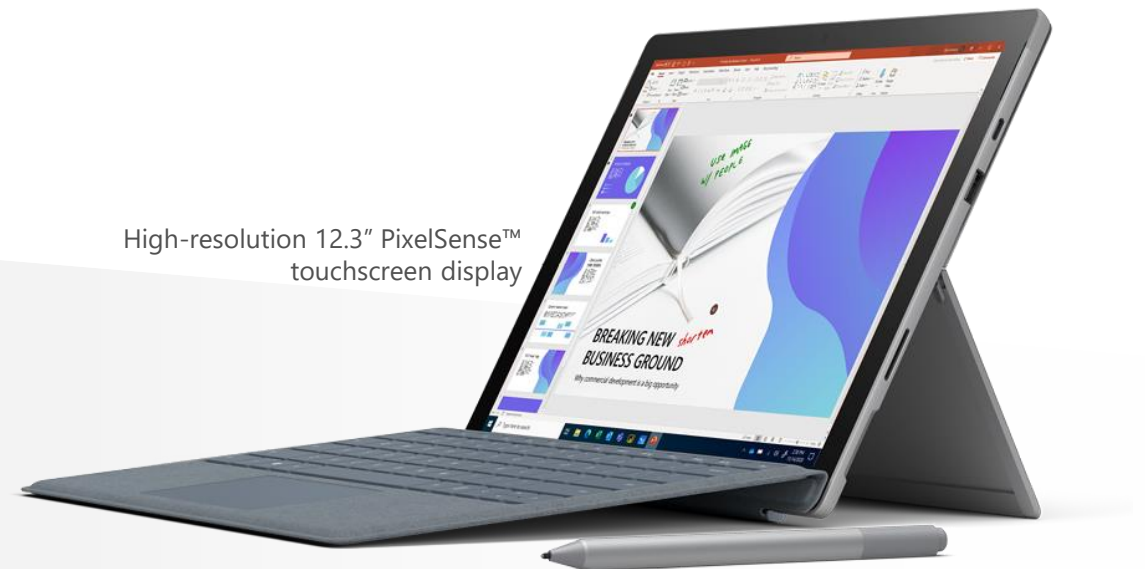

Microsoft Surface Pro 7+

The flexibility employees need

Surface Pro 7+ transforms from laptop to tablet to digital canvas with the innovative, adjustable Kickstand. It's a portable and lightweight 2-in-1 so you can take it with you to work anywhere.

BENEFITS

Get up to 15 hours of battery life for work and meetings on the go from this 2-in-1 business laptop. Go from empty to full faster with Fast Charging – from 5% to 80% in just under an hour.

Hear, be heard, and put your best face forward with Dolby Atmos®, dual far-field Studio Mics, and a front-facing 5.0 megapixel HD camera.

Stay securely and consistently connected with optional LTE Advanced. eSIM¹¹ allows IT to provision and manage remotely with Windows Autopilot and Microsoft Endpoint Manager.¹²