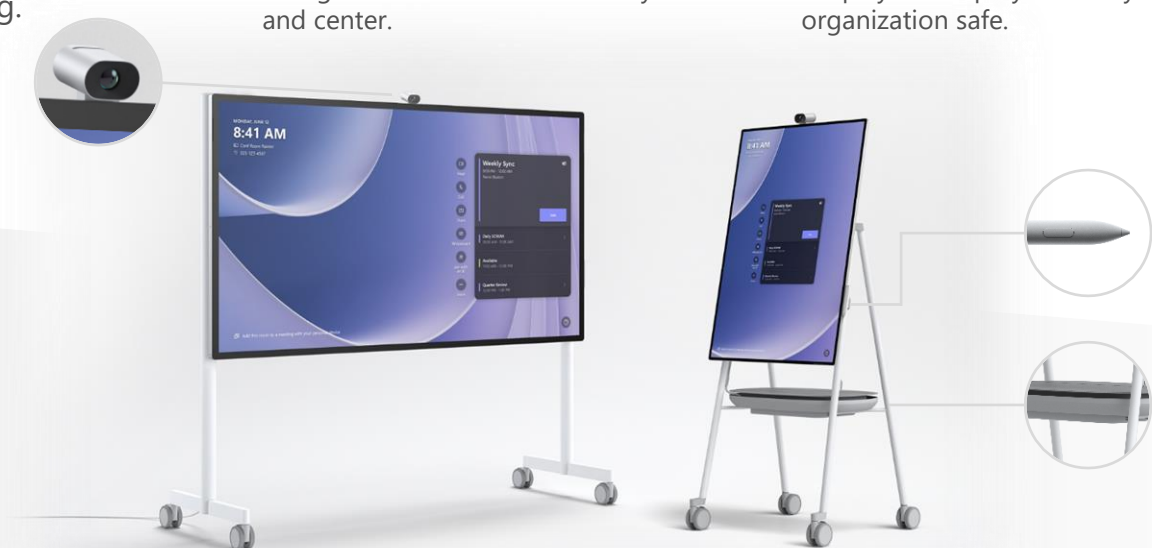

Images and video show up crisp and clean on the 8-bit, color-calibrated 4K HDR screen.

Disclaimers

- Screen background shown is available for download. Appearance may vary.
1. Some cloud-enabled features and functionality require paid subscription and/or qualifying license.
2. APC™ Charge Mobile Battery for Surface Hub 3 50" sold separately.

The employee Experience matters

Hardware and software come together to create a seamless Microsoft Teams Room experience for every participant. Between Microsoft's investment in human-centered design and Surface's pioneering history of premium form factors, Surface Hub 3's technology fades into the background so collaboration stays front and center.

Manage remotely, stay Secured anywhere

Deploy with ease, manage your devices from anywhere, and maintain secured control of every Surface Hub 3's with Microsoft Intune, Microsoft Teams admin center, and Windows 11 Pro. As part of the Microsoft ecosystem, Surface Hub 3's built-in, chip-to-cloud security¹ keeps your employees and your organization safe.

Putting your business first

Versatile accessories and mobile stands adapt your collaborative canvas to your evolving space and technology needs. Through modular design that unlocks reparability and ongoing upgrades, Surface Hub 3 protects your investment by maximizing value throughout its lifecycle.

With 4,096 pressure points, Surface Hub 3's display delivers the most natural pen experience of any device in its class.

The APC™ Charge Mobile Battery² for Surface Hub 3 provides the power to roam.

Screen rotation enables fluid transitions from portrait to landscape to flex the format to the task at hand.

PARTNER
LOGO