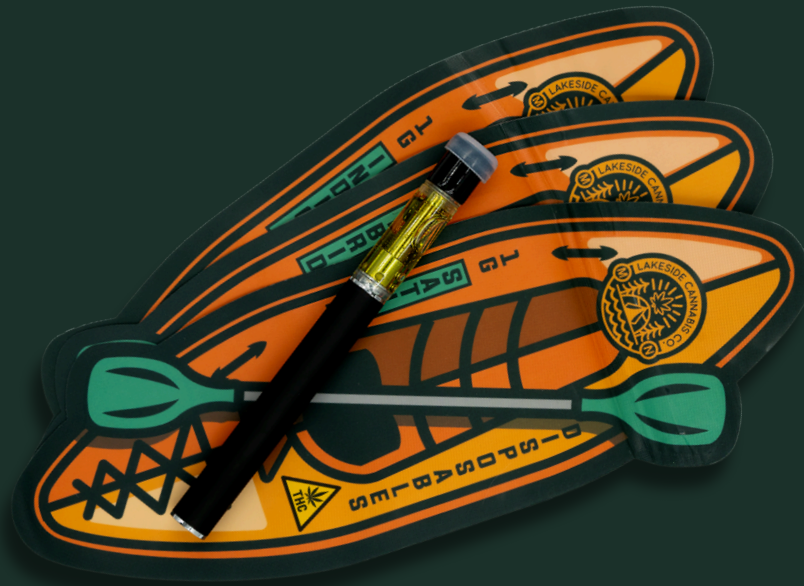

03. ●●●

New Arrivals:

Lakeside Cannabis Co.

Your newest lake companions are here! Check out page 6 to see all the cannabis derived products Lakeside Canna has to offer!