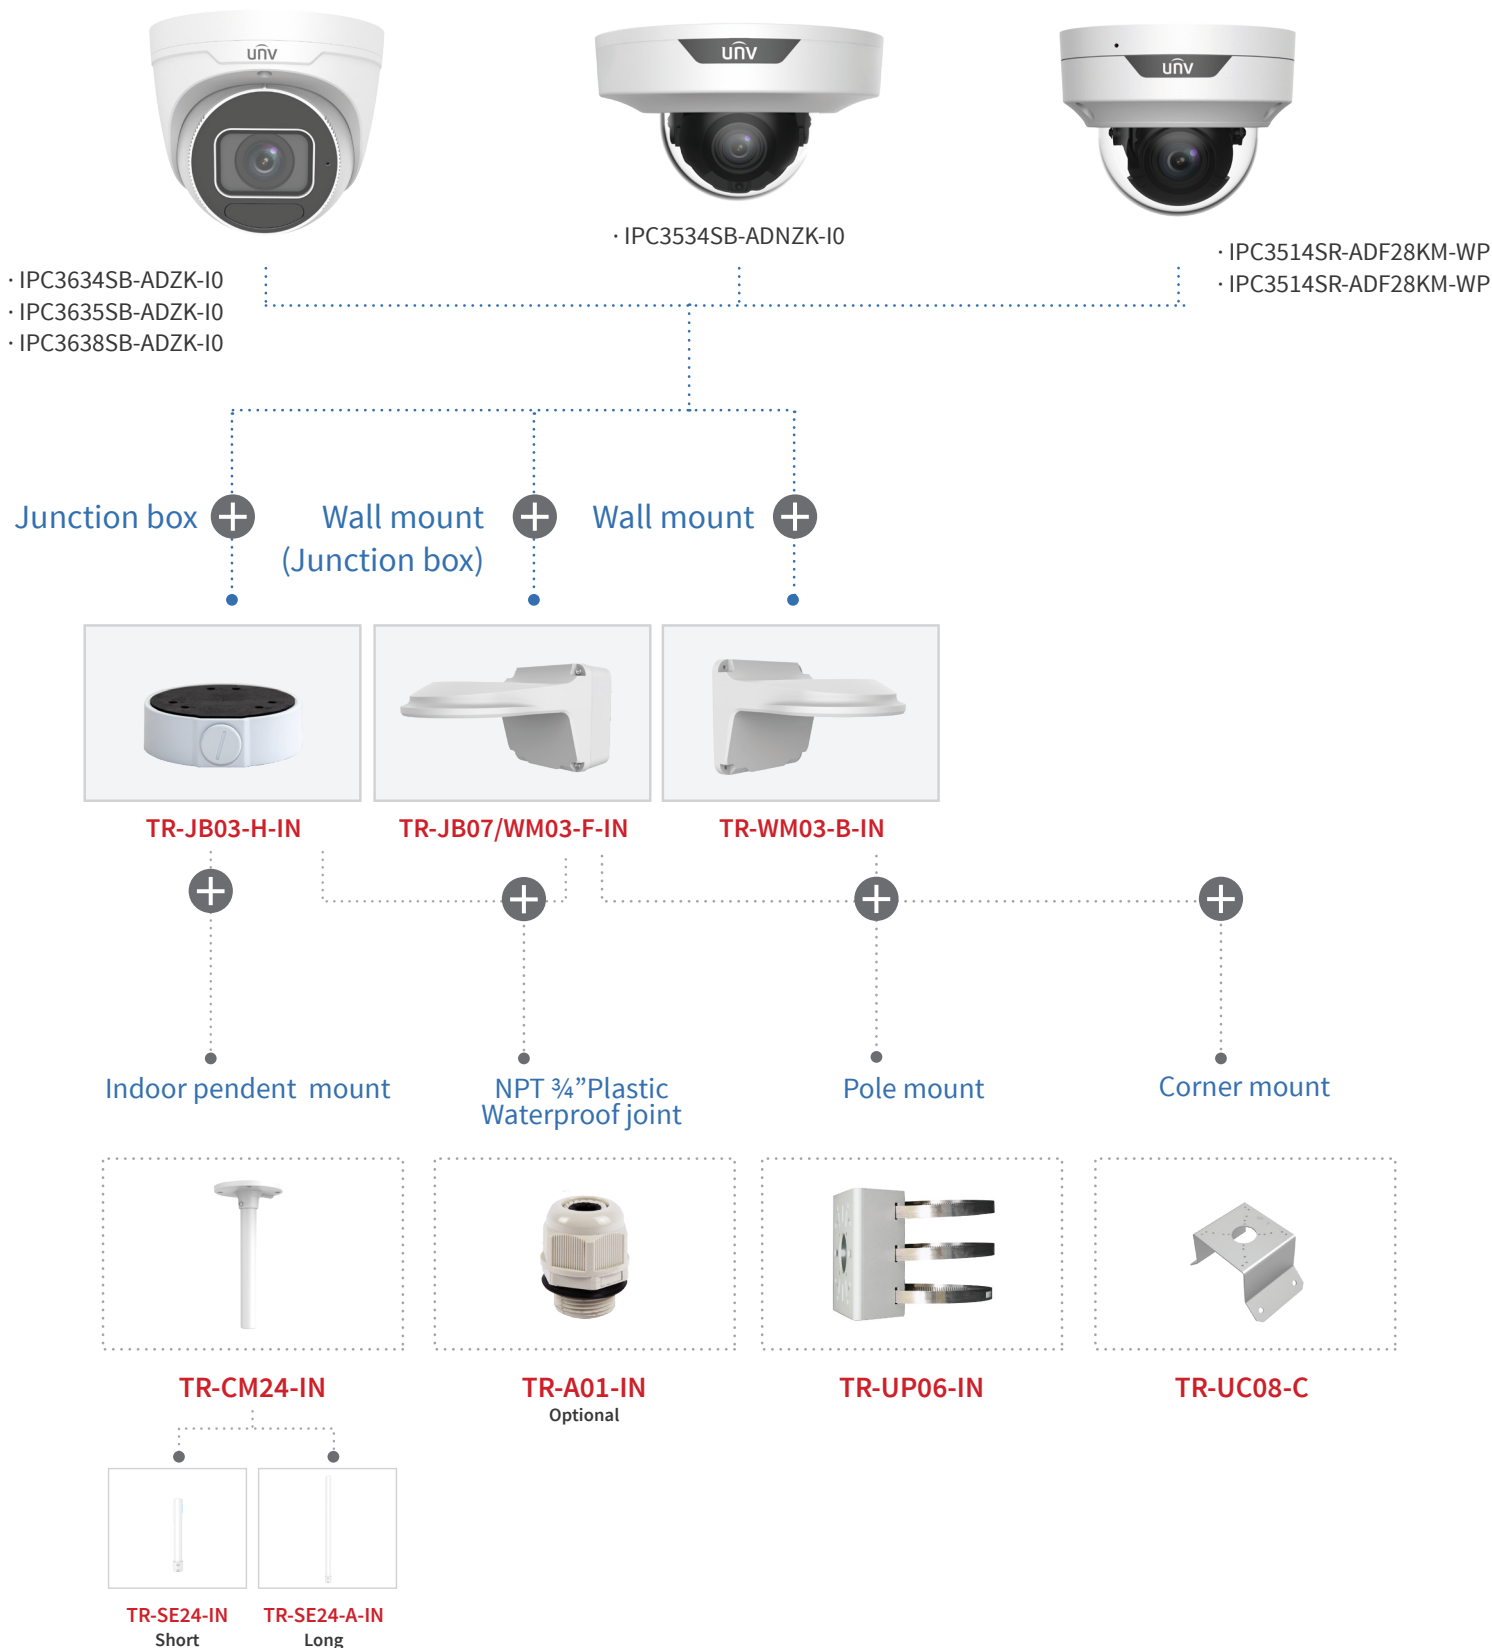

SmartSense/Sharp-Dome/Turret camera mount