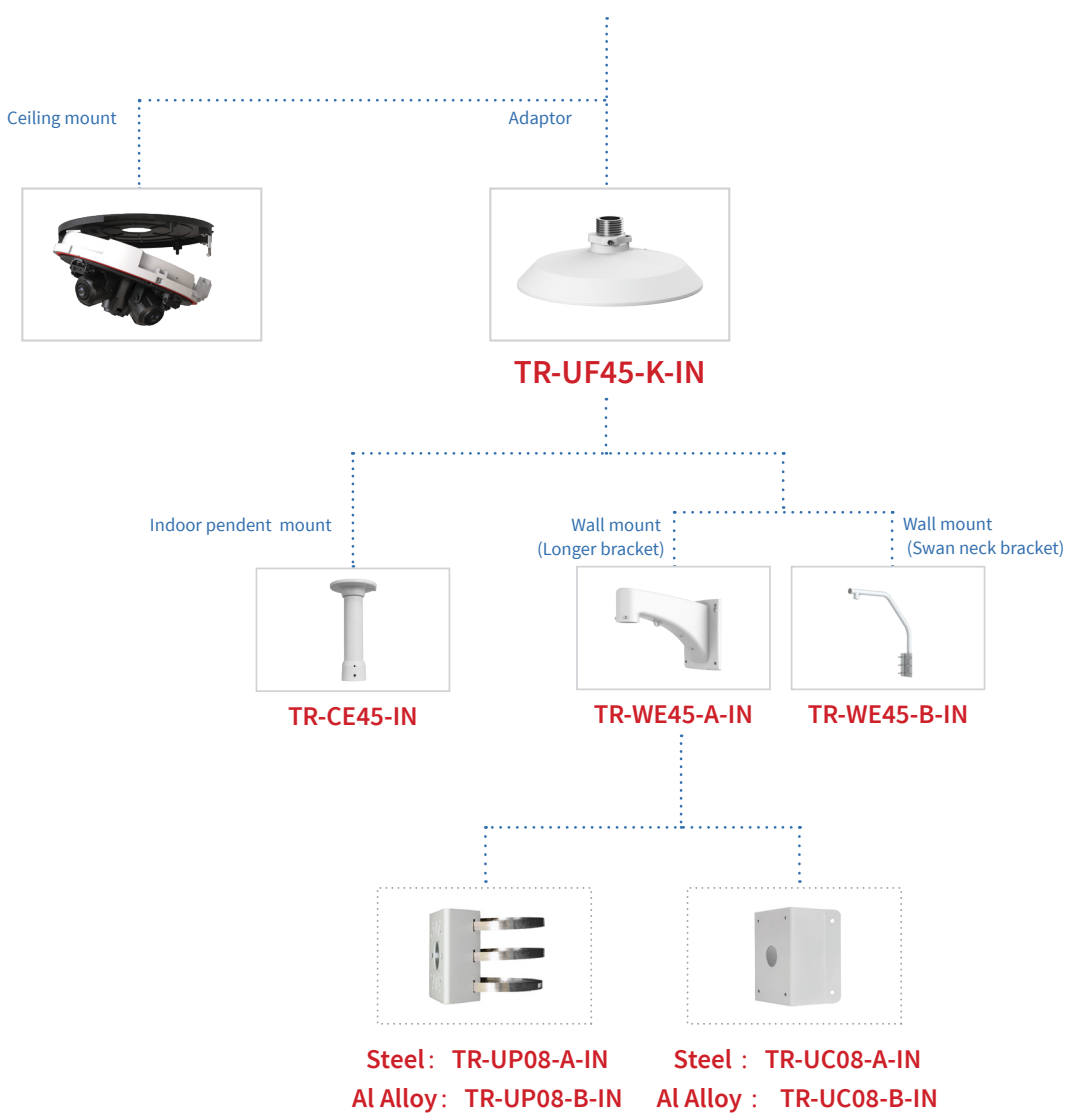

# 8 inch PTZ camera mount

- IPC6852ER-X45-VF
- IPC6854ER-X40-VF
- IPC6854ER-X40G-VF
- IPC6858ER-X40-VF

# Positioning system mount

· IPC7622ER-X44-VF

+ Wall mount

+ Pedestal installation  
No accessory

TR-WM08-B

# 4-Directional Panoramic Dome

· IPC8645EA-ADZKM-I1