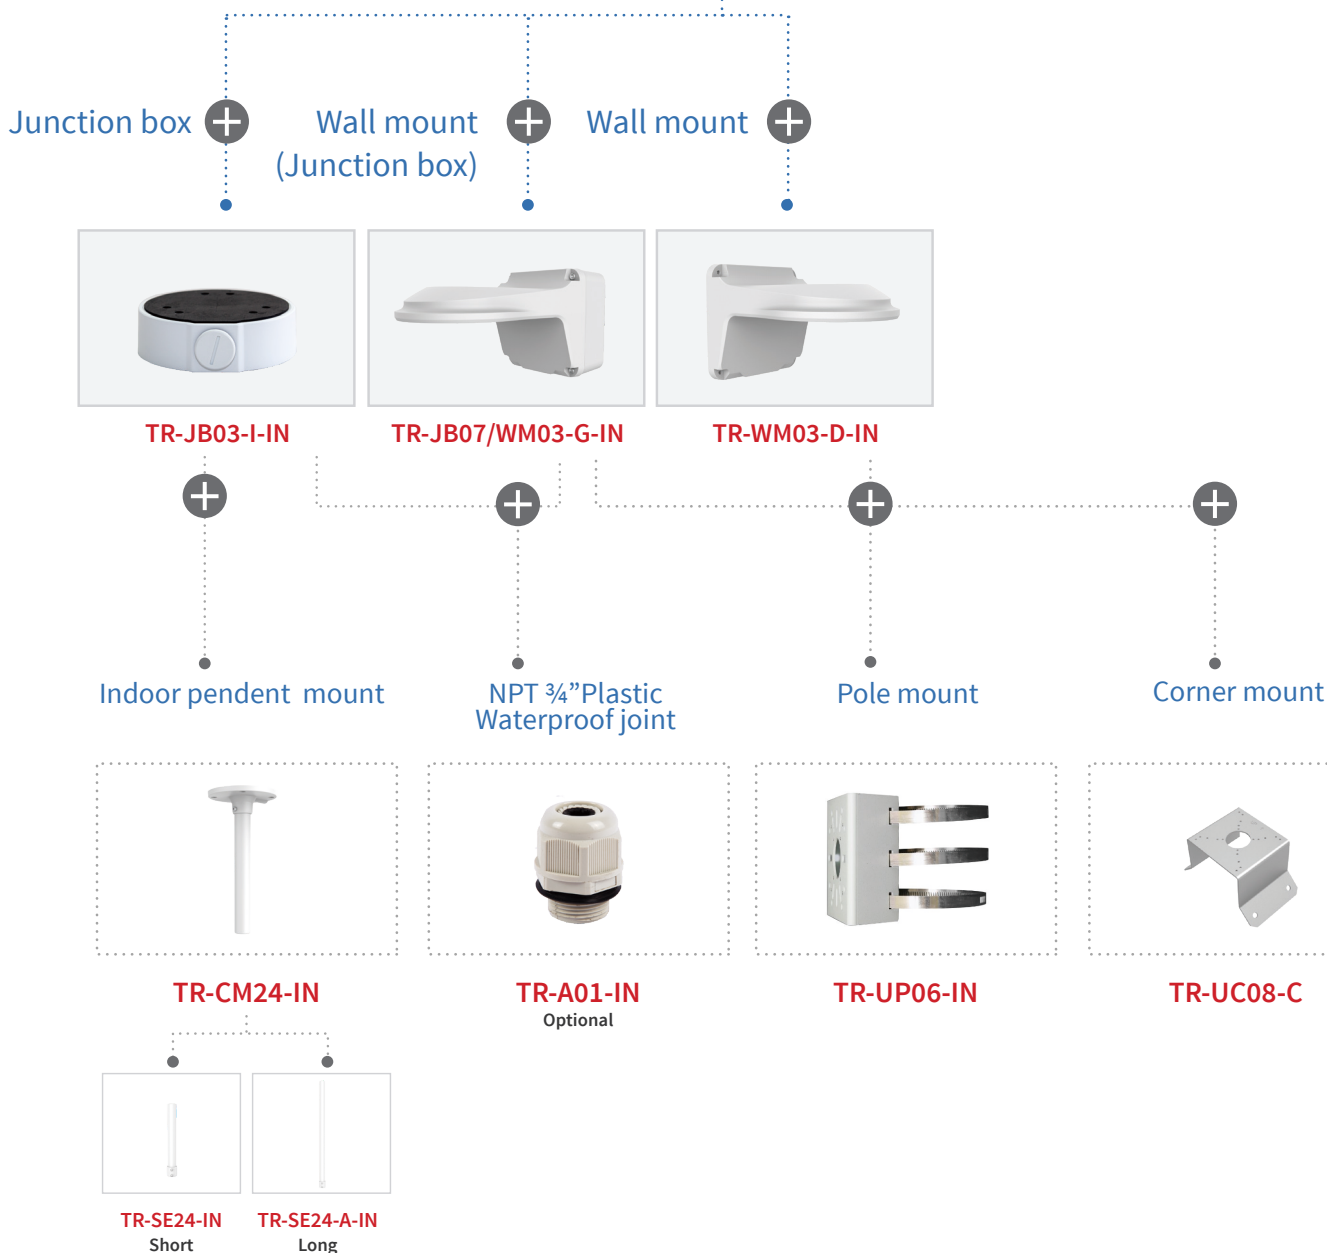

- EC-T4F28M-V3
- EC-T8F28M

Junction box

Wall mount  
(Junction box)

Wall mount

TR-JB03-H-IN

TR-JB07/WM03-F-IN

TR-WM03-B-IN

Indoor pendent mount

NPT 3/4" Plastic  
Waterproof joint

Pole mount

Corner mount

TR-CM24-IN

TR-A01-IN  
Optional

TR-UP06-IN

TR-UC08-C

TR-SE24-IN  
Short

# Sharp-Turret camera mount

- IPC3624SR-ADF28KM-WP
- IPC3624SR-ADF40KM-WP
- IPC3628SR-ADF28KM-WP
- IPC3628SR-ADF40KM-WP