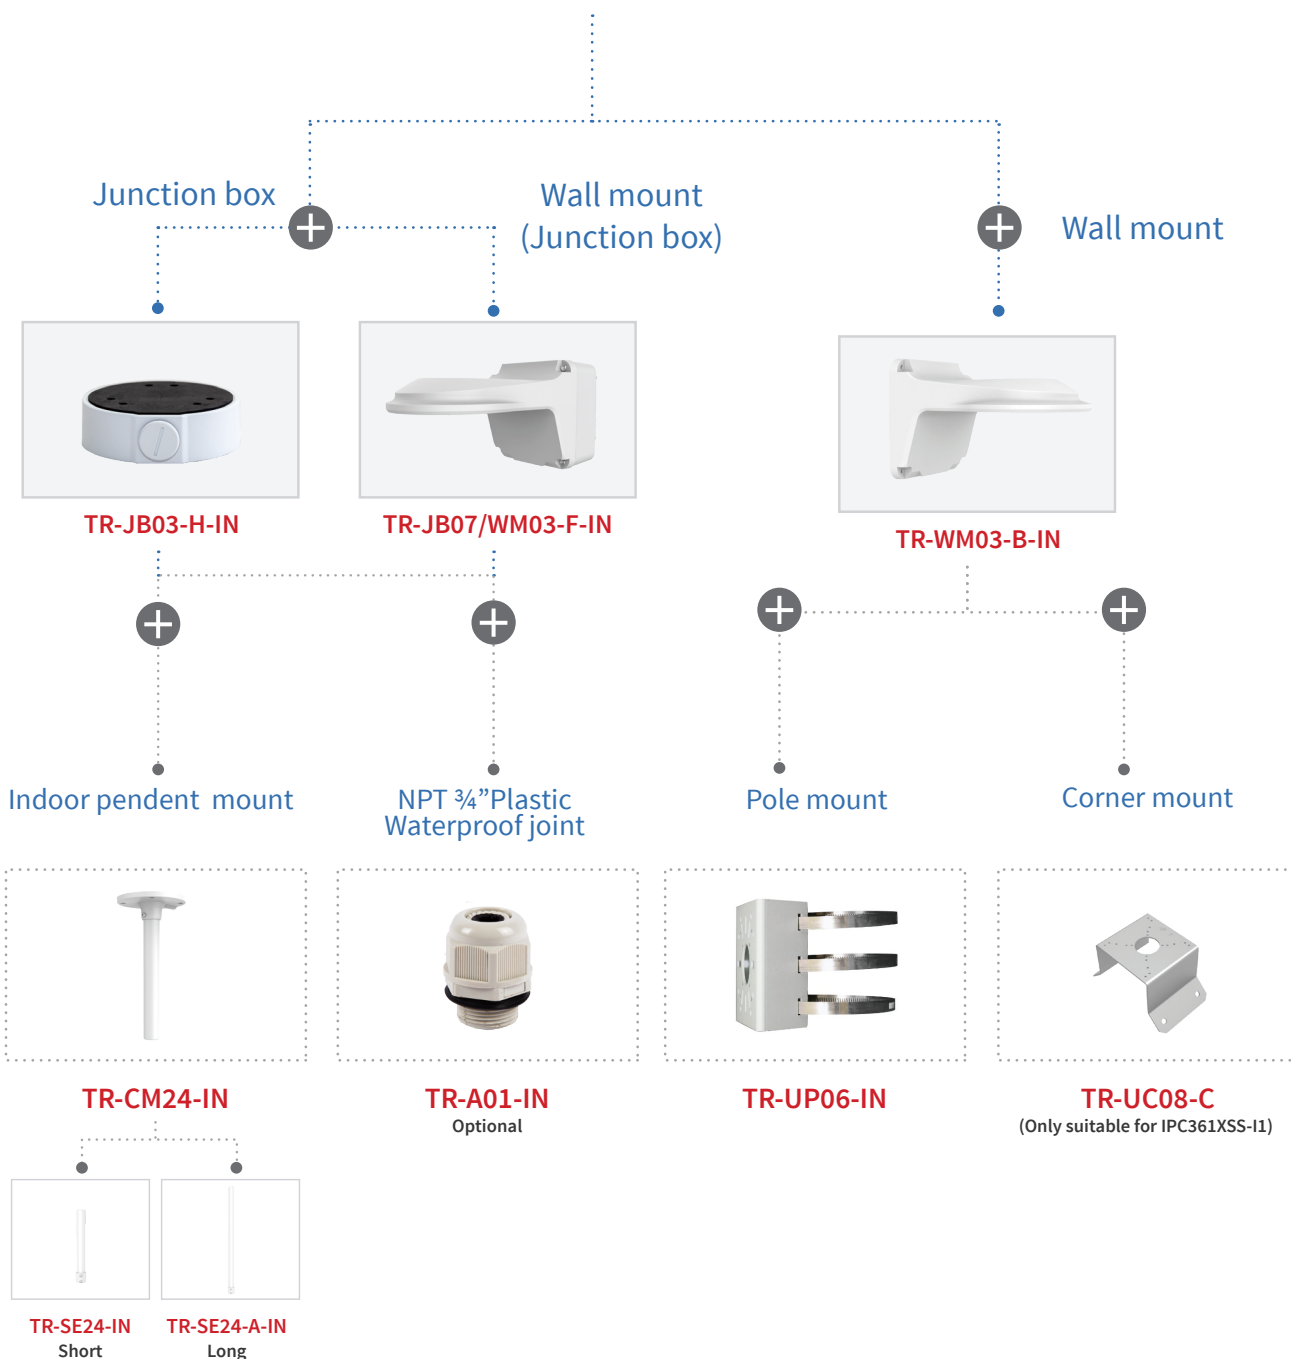

- TIC3612SA-F2-4F3AC-I1
- TIC3612SA-F3-4F4AC-I1
- TIC3612SA-F7-4F6AC-I1