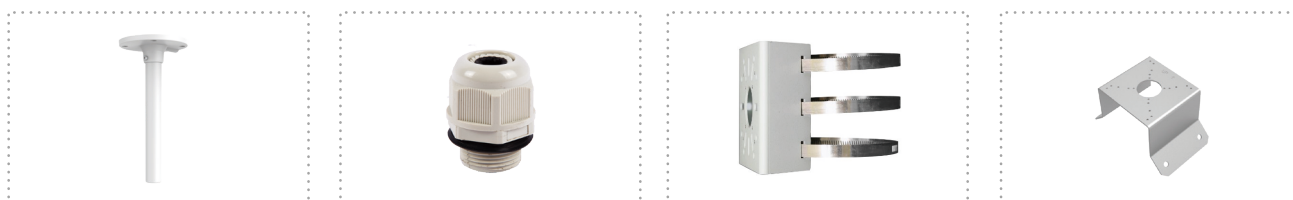

TR-CM24-IN   TR-A01-IN   TR-UP06-IN   TR-UC08-C
Optional