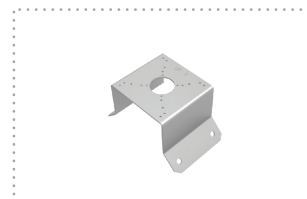

ColorHunter-Turret camera mount

- IPC3615SE-ADF28KM-WL-I0
- IPC3615SE-ADF40KM-WL-I0
- IPC3618SE-ADF28KM-WL-I0
- IPC3618SE-ADF40KM-WL-I0

Junction box +

Wall mount (Junction box) +

Wall mount +

Tilted mounting +

Electric-box Transfer plate +

(United States NEMA-WD6 Standard)

+

+

+

+

Indoor pendent mount

NPT 3/4" Plastic Waterproof joint

Pole mount

Corner mount

TR-UC08-C