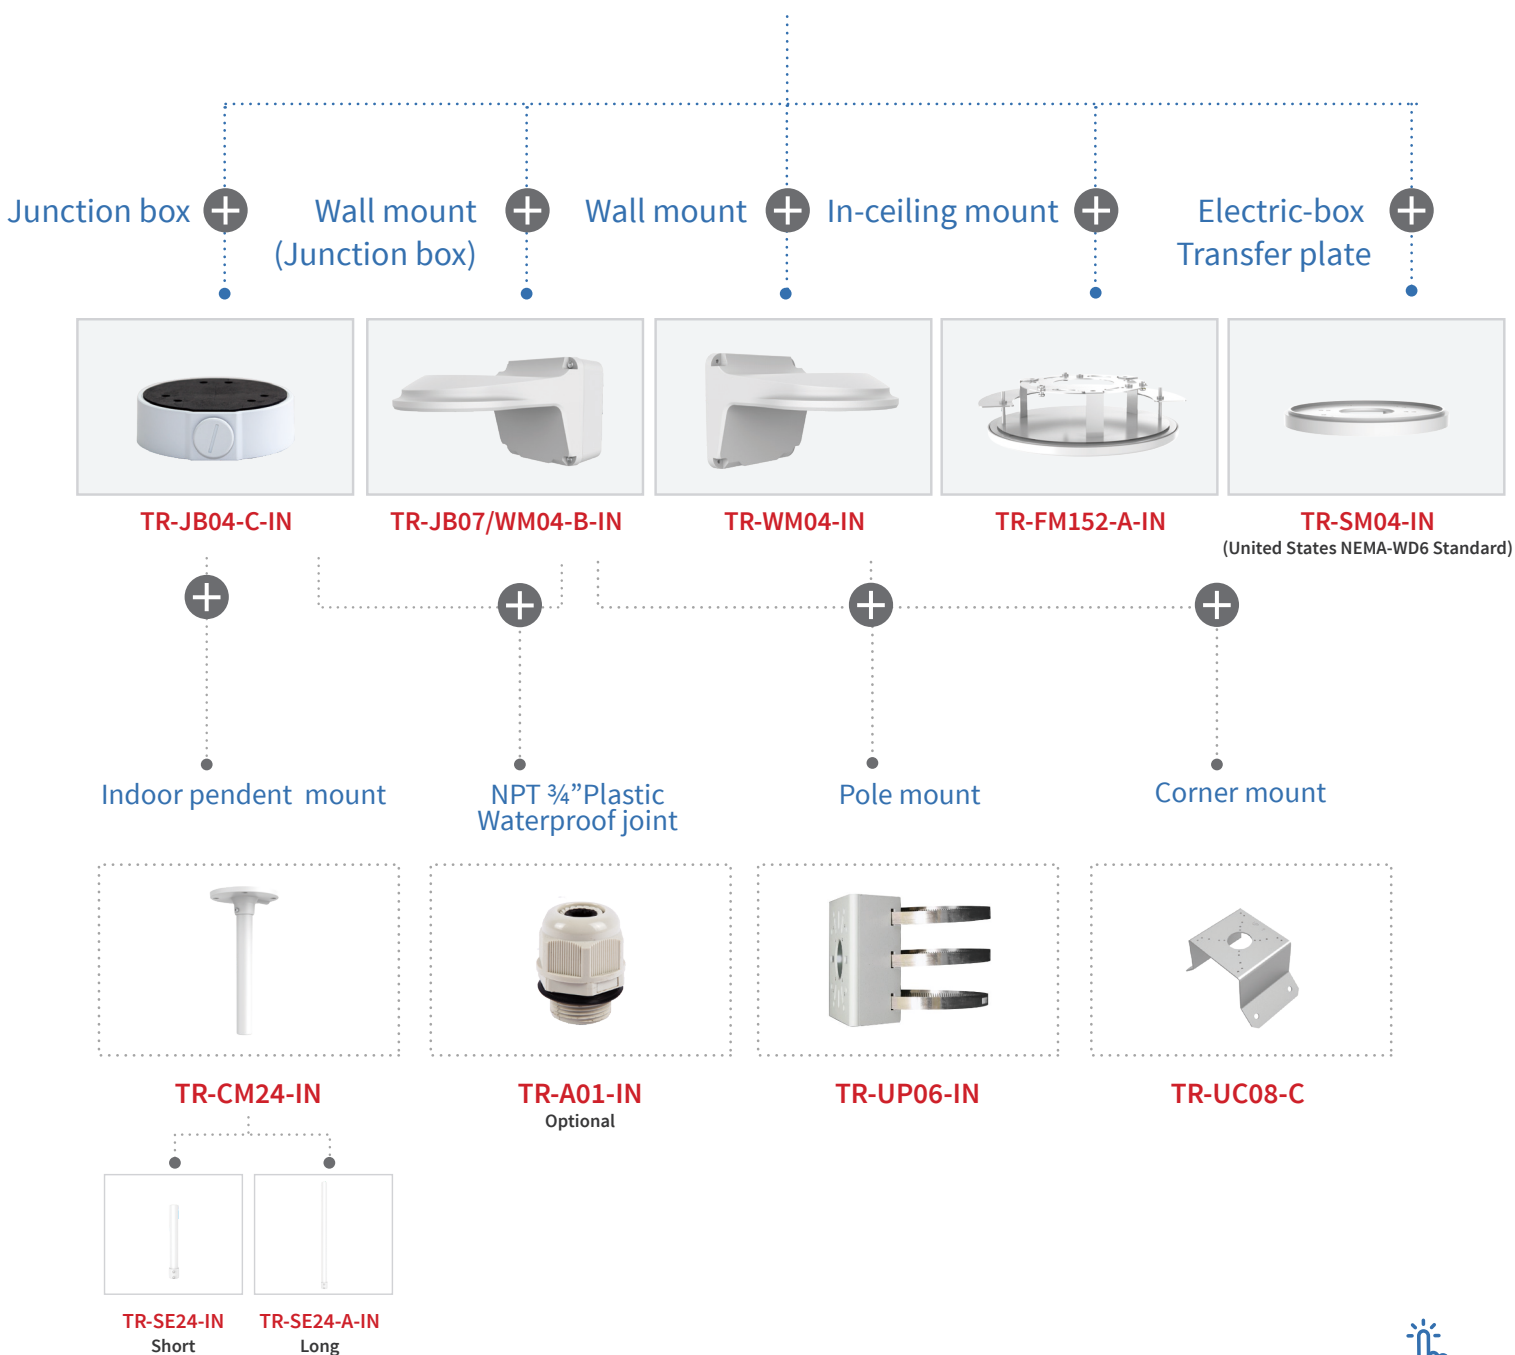

- IPC3234SB-ADZK-I0
- IPC3235SB-ADZK-I0
- IPC3238SB-ADZK-I0