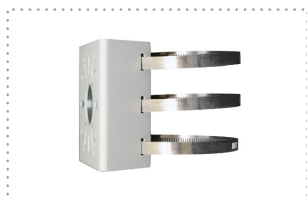

TR-UP06-IN