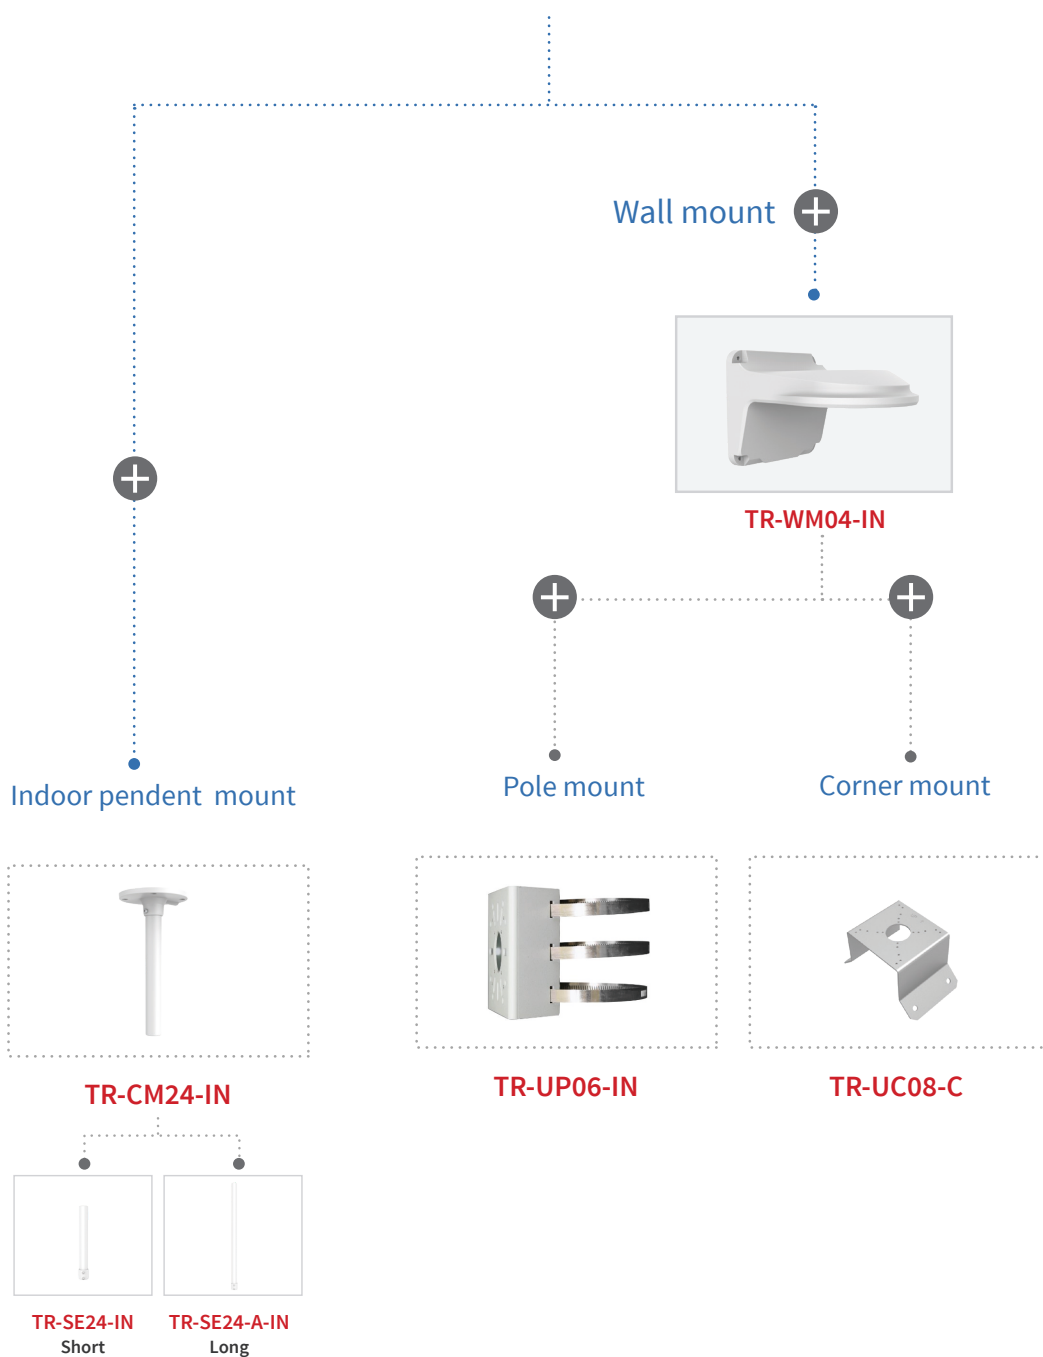

TR-CM24-IN

TR-A01-IN  
Optional

TR-UP06-IN

TR-UC08-C  
(Only suitable for IPC361XSS-I1)

TR-SE24-IN  
Short

TR-SE24-A-IN  
Long

# SmartSense-SS-I1-VF Turret camera mount

IPC3632SS-ADZK-I1  
 IPC3634SS-ADZK-I1  
 IPC3635SS-ADZK-I1

**Built-in junction box**

# SmartSense-SS-I1-VF Dome camera mount

IPC3732SS-ADZK-I1  
IPC3734SS-ADZK-I1  
IPC3735SS-ADZK-I1

**Built-in junction box**

# SmartSense-SS-I1-VF Bullet camera mount

IPC2B22SS-ADZK-I1  
IPC2B24SS-ADZK-I1  
IPC2B25SS-ADZK-I1

**Built-in junction box**