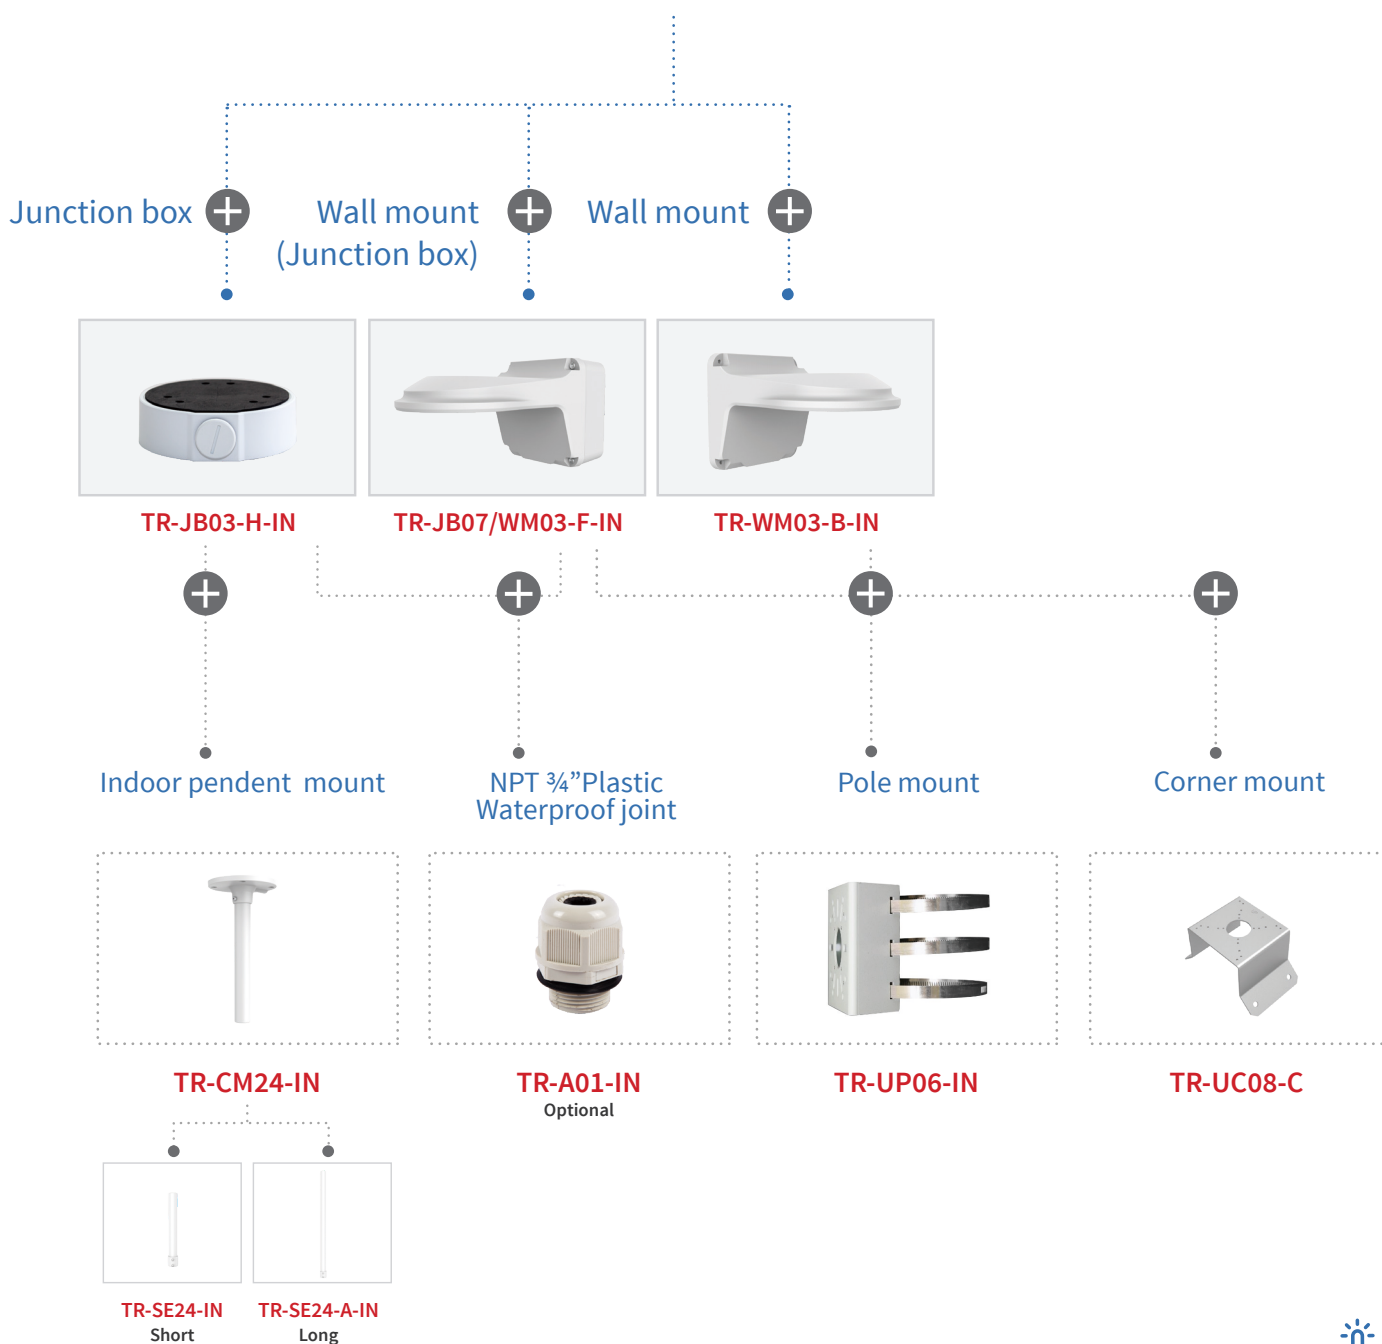

TR-JB04-D-IN

+

+

Indoor pendent mount

NPT 3/4" Plastic Waterproof joint

TR-CM24-IN

TR-A01-IN  
Optional

TR-SE24-IN  
Short

TR-SE24-A-IN  
Long

Wall mount  
No accessory

Pendent mount  
No accessory

Pole mount +

TR-UP06-C-IN

# Mini PTZ camera mount

· IPC6412LR-X5UPW-VG  
· IPC6415SR-X5UPW-VG

# 3 inch PTZ camera mount

- IPC675LFW-AX4DUPKC-VG
- IPC6312LFW-AX4C-VG

· IPC6312LR-AX4-VG

· IPC6312LR-AX4W-VG

- IPC6322LFW-AX5C-VG
- IPC6325LFW-AX5C-VG
- IPC6312LFW-AX5C-VG1
- IPC6315LFW-AX5C-VG1

Pole mount