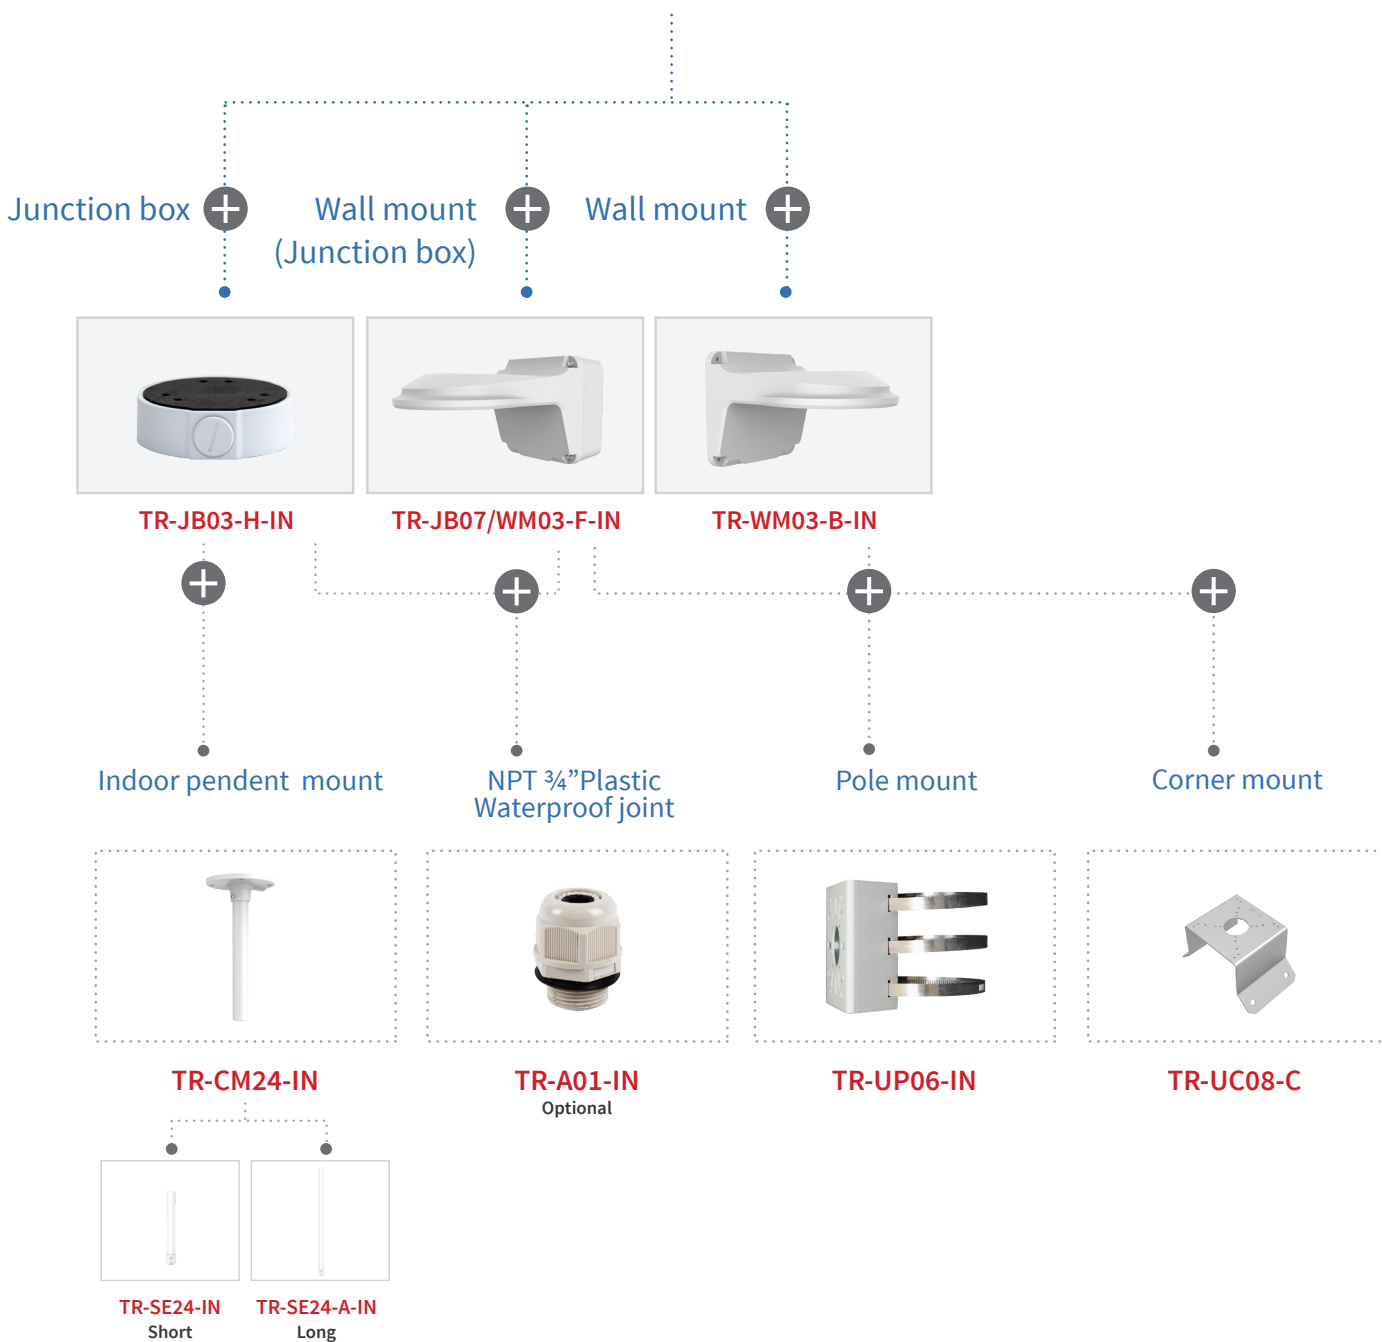

Pole mount

Junction box

Junction box

TR-JB07-D-IN

TR-JB06-A-IN

Pole mount

NPT 3/4" Plastic  
Waterproof joint

Corner mount

TR-UP06-B-IN

TR-UP06-C-IN

TR-A01-IN  
Optional

TR-UC08-C

# ColorHunter-Turret camera mount

- IPC3634SE-ADF28K-WL-I0
- IPC3634SE-ADF40K-WL-I0
- IPC3638SE-ADF28K-WL-I0
- IPC3638SE-ADF40K-WL-I0
- IPC3634SE-ADZK-WL-I0