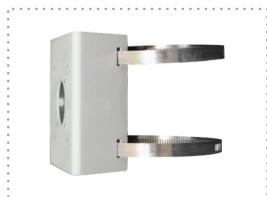

Pole mount

Junction box

Junction box

TR-JB07-D-IN

TR-JB06-A-IN

Pole mount

NPT 3/4" Plastic  
Waterproof joint

Corner mount