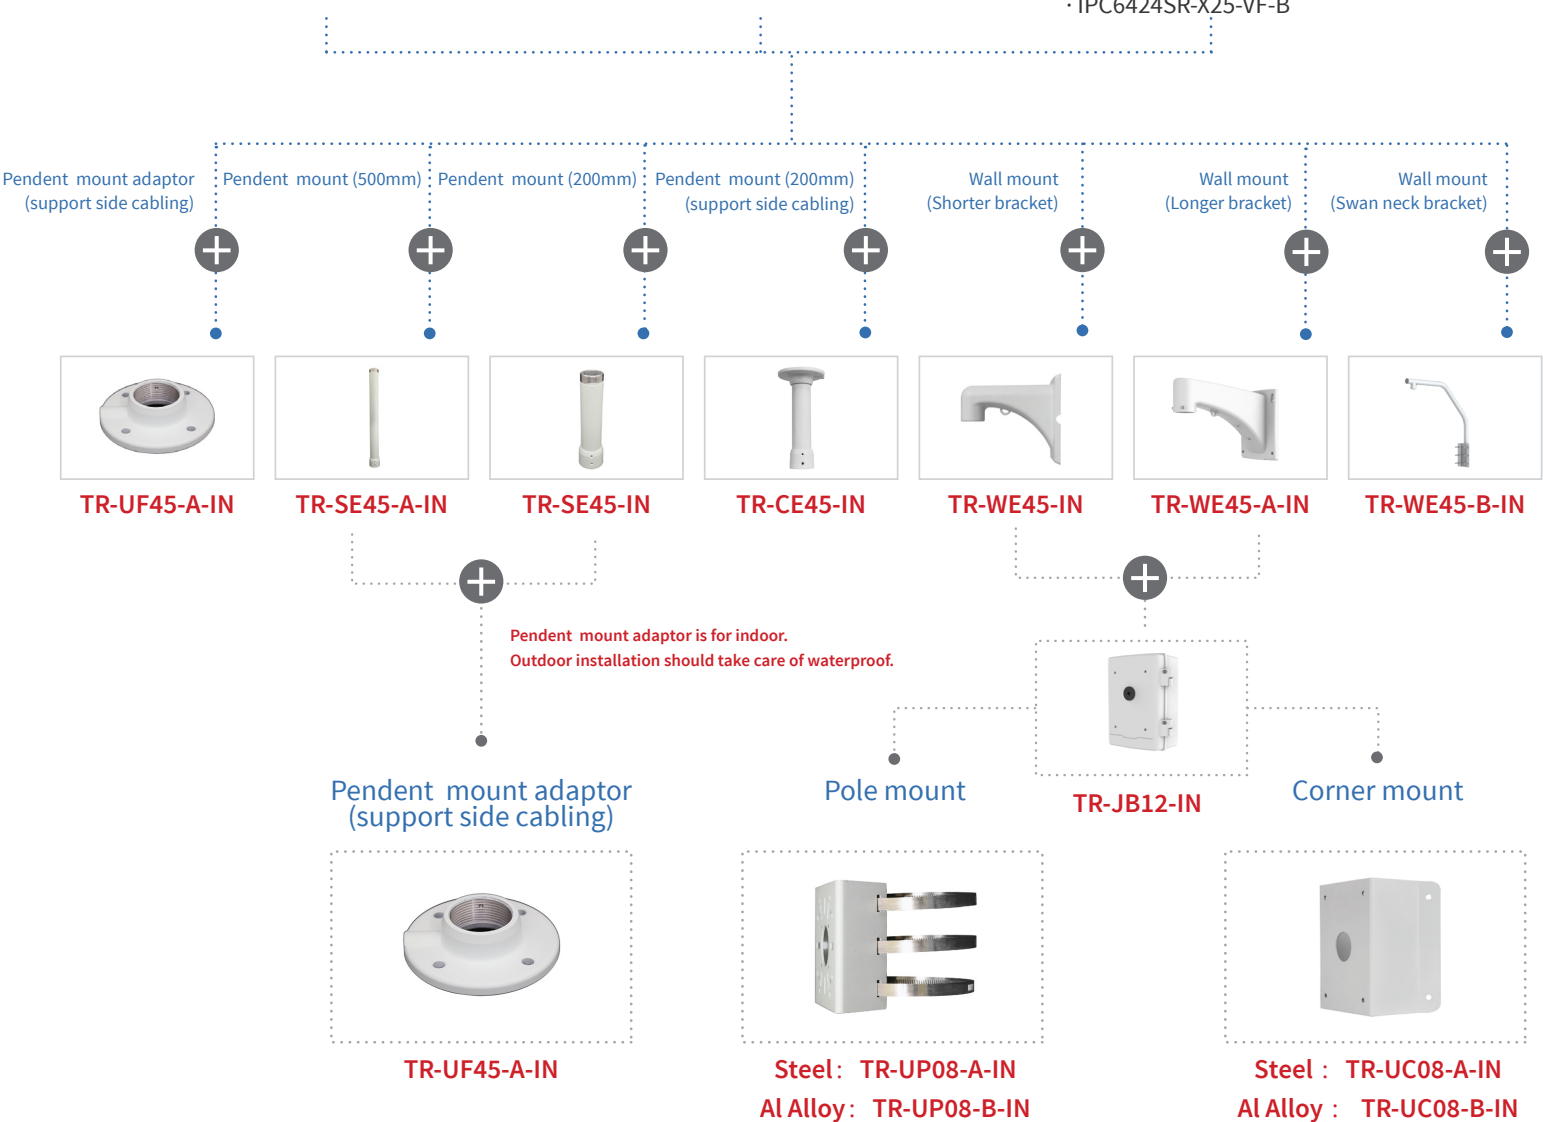

Wall mount  
(Swan neck bracket)

**TR-WE45-IN**

**TR-WE45-B-IN**

**TR-CE45-IN**

**TR-SE45-A-IN**

**TR-SE45-IN**

**TR-CE45-IN**

Pole mount

**TR-JB12-IN**

Corner mount

**TR-UP08-B-IN**

**TR-UC08-B-IN**

# 4 inch PTZ camera mount

- IPC94144SFW-X25-F40C
- IPC94144SR-X25-F40C

- IPC6424SR-X25-VF

- B shorter wall mount is included.
- IPC6412LR-X16-VG
- IPC6422SR-X25-VF-B
- IPC6424SR-X25-VF-B