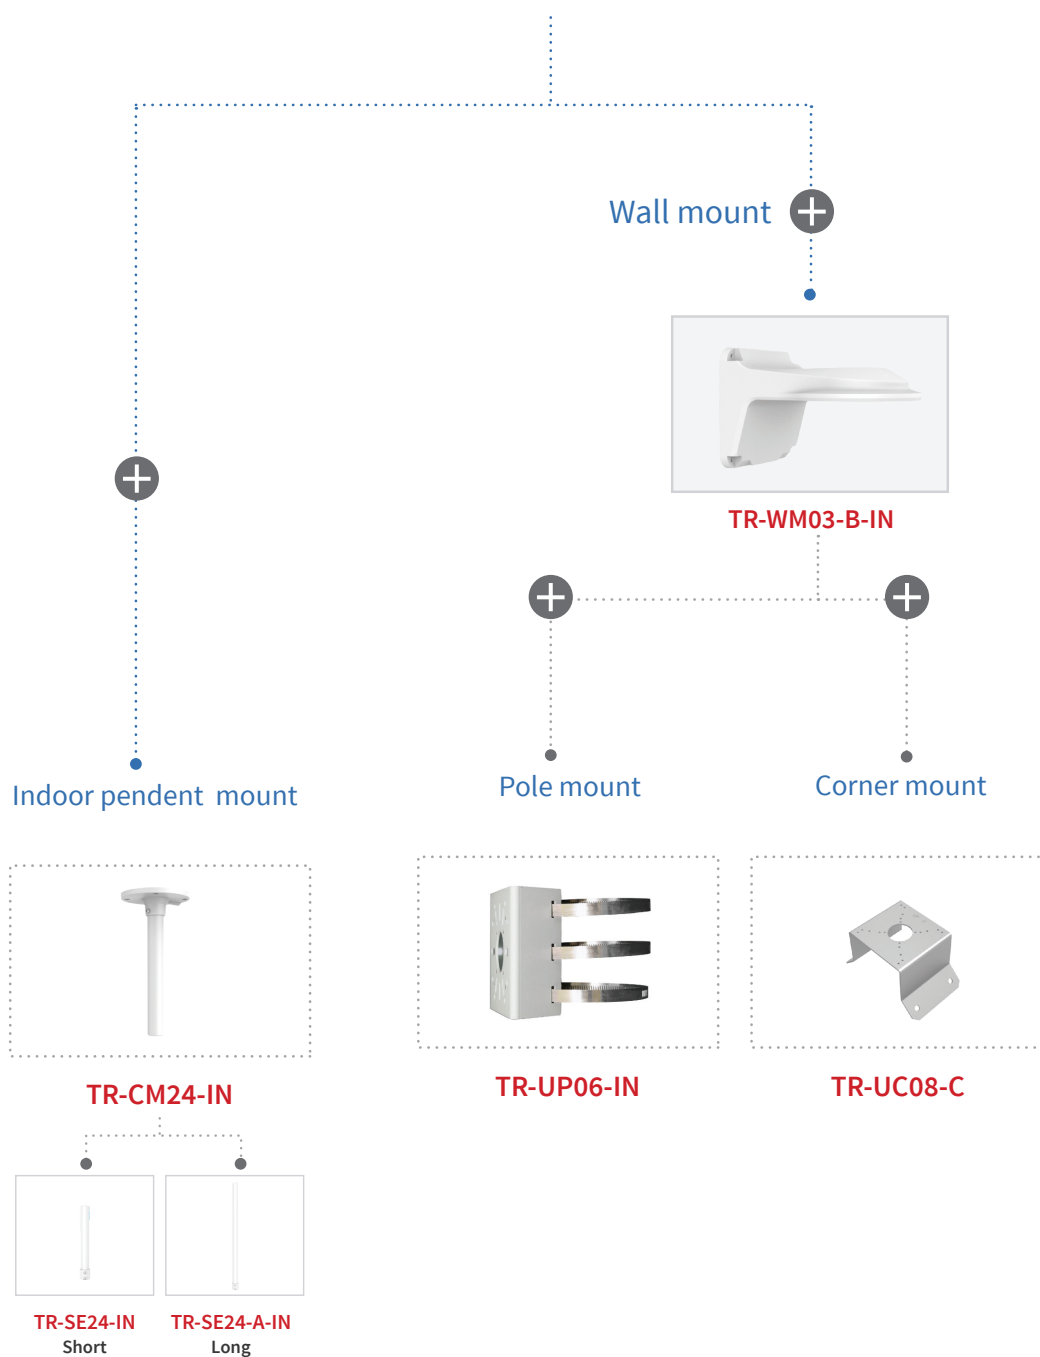

TR-CM24-IN

TR-A01-IN  
Optional

TR-UP06-IN

TR-UC08-C  
(Only suitable for IPC361XSS-I1)

TR-SE24-IN  
Short

TR-SE24-A-IN  
Long

# SmartSense-SS-I1-VF Turret camera mount

IPC3632SS-ADZK-I1  
 IPC3634SS-ADZK-I1  
 IPC3635SS-ADZK-I1

**Built-in junction box**

# SmartSense-SS-I1-VF Dome camera mount

IPC3732SS-ADZK-I1  
IPC3734SS-ADZK-I1  
IPC3735SS-ADZK-I1

**Built-in junction box**