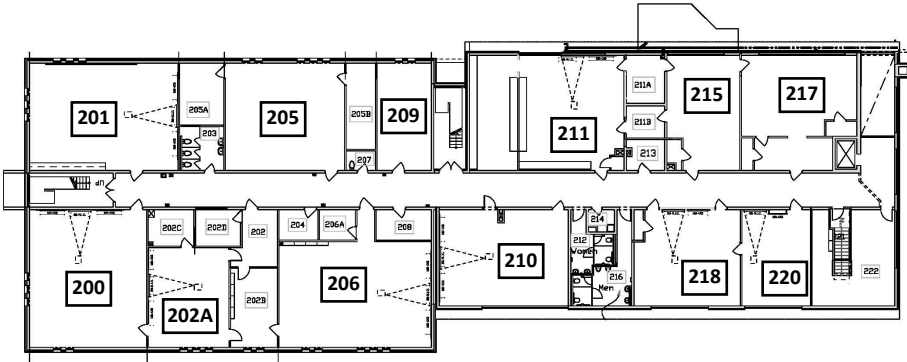

White
Mountains
Community College

2020 Riverside Drive
Berlin, NH 03570
603.752.1113
www.wmcc.edu

WMCC SECOND FLOOR PLAN

WMCC FIRST FLOOR PLAN

← = Exit