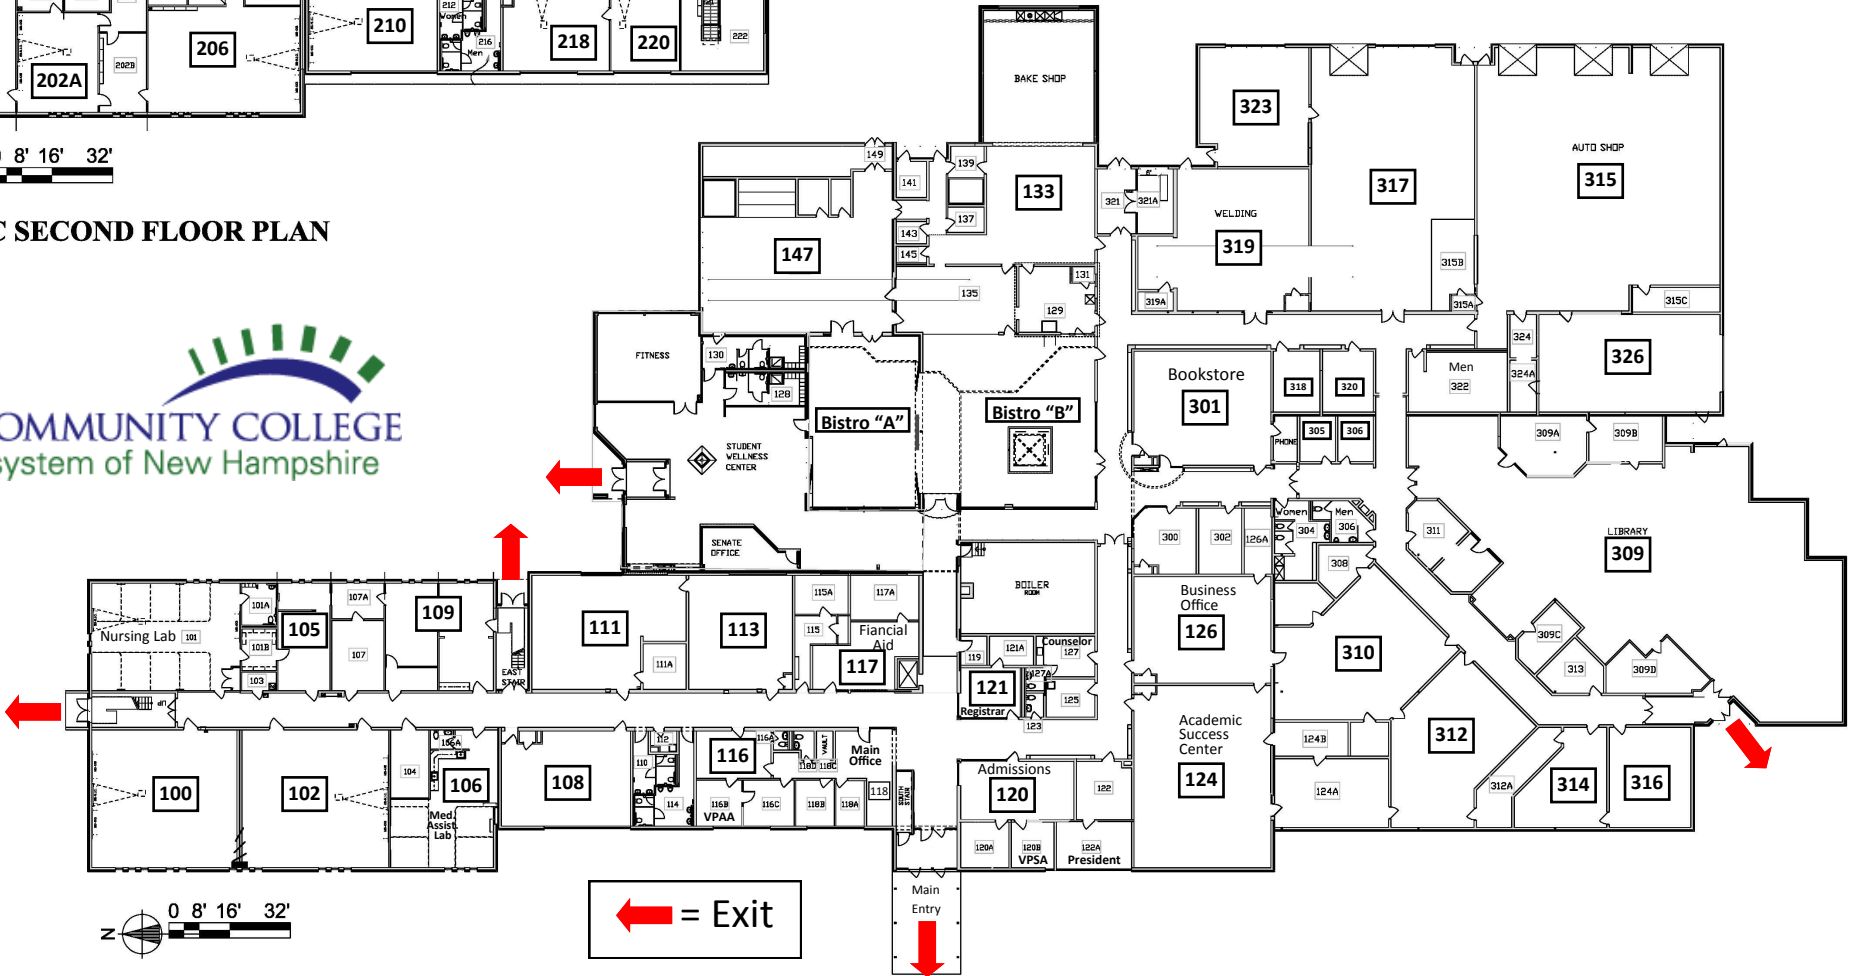

White
Mountains
Community College

2020 Riverside Drive
Berlin, NH 03570
603.752.1113
www.wmcc.edu

WMCC SECOND FLOOR PLAN

WMCC FIRST FLOOR PLAN

← = Exit