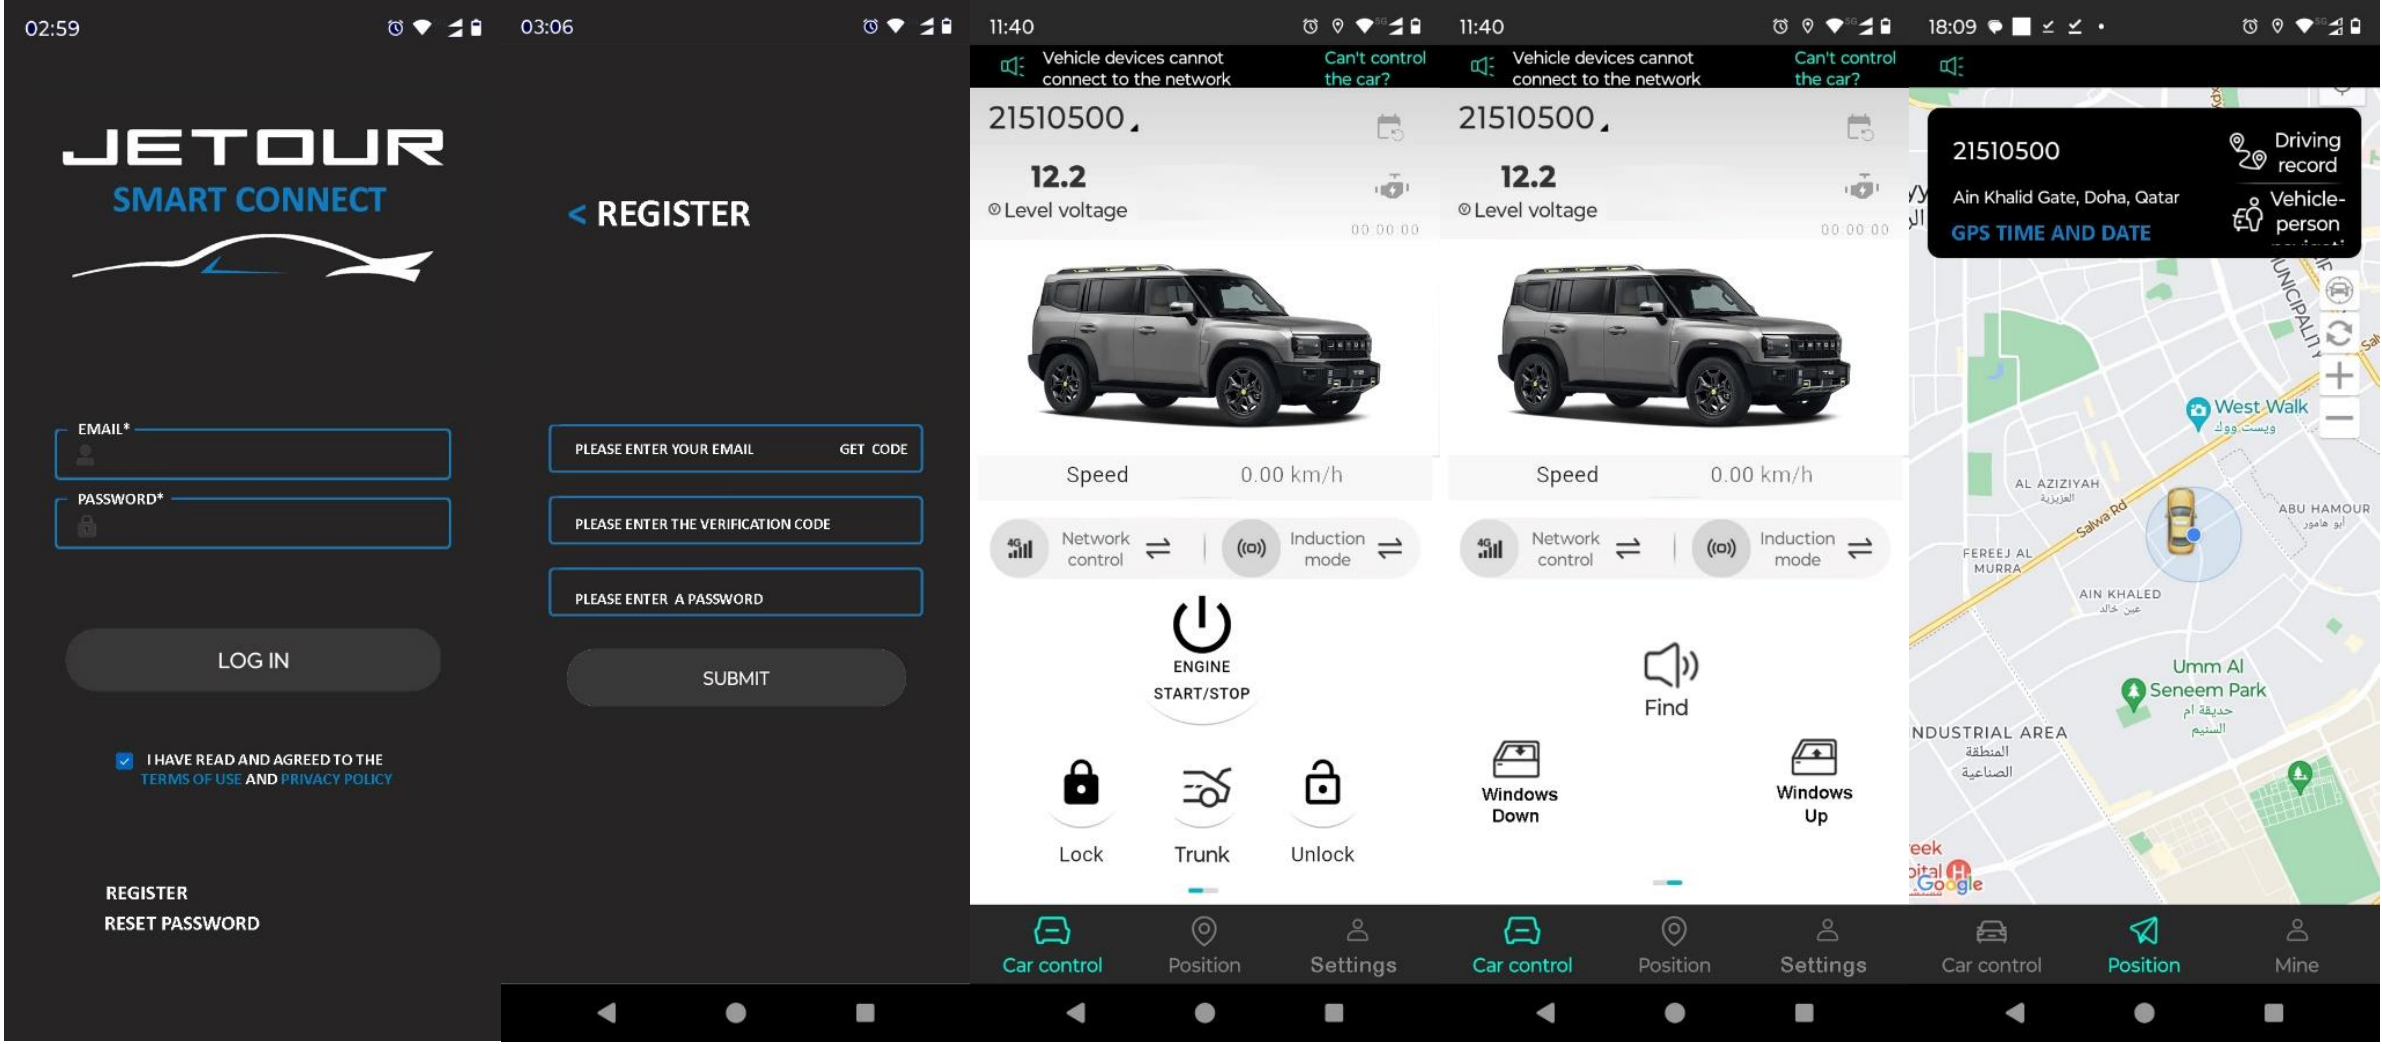

APPROVED TECHNOLOGY

CONNECTION STATUS

VEHICLE MODEL SELECTION

IGNITION STATUS

START/STOP VEHICLE

LOCK- UNLOCK, TRUNK

SLIDE WINDOWS

CONNECTION MODE: BT, 4G, NFC

USER CONTROL SETTINGS

Compatible with all Jetour Vehicles:

ADVANTAGES

Benefit

Always carry your vehicle key with you. Your vehicle recognizes your digital key without the need to unlock your mobile device. The key functions are available even when the battery is empty and without an internet connection.