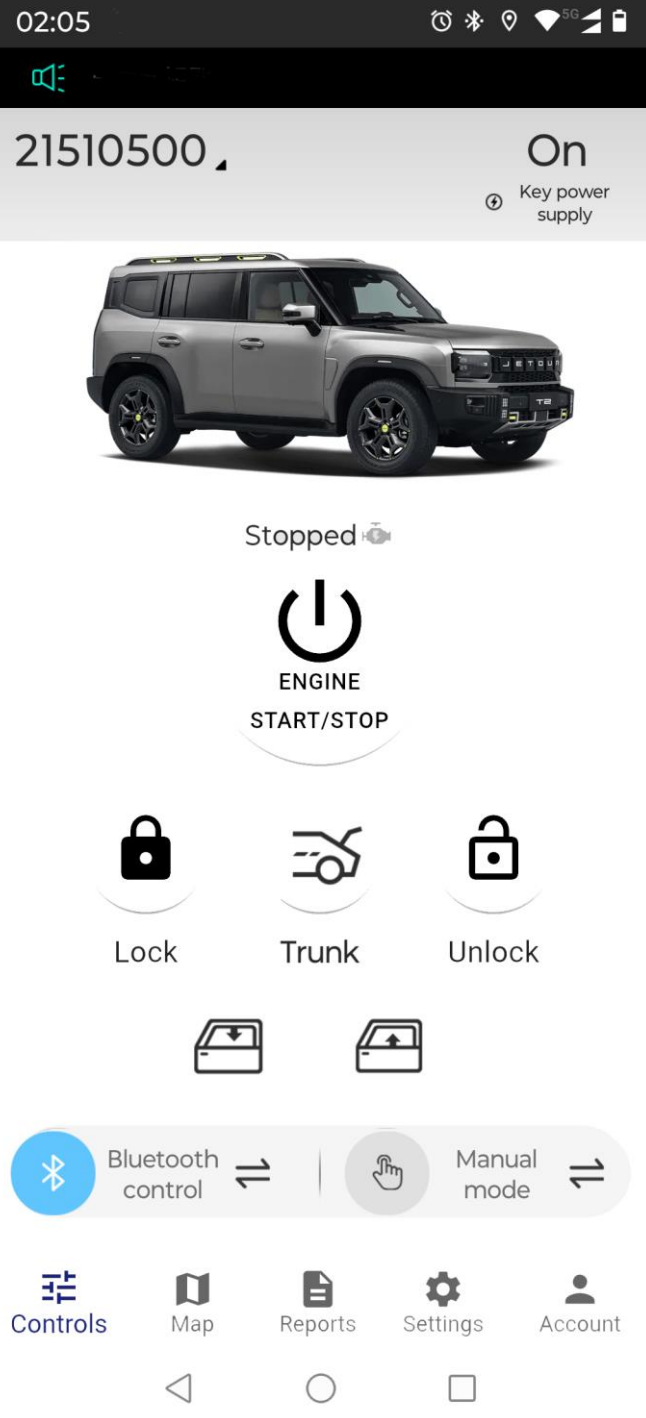

Introducing our APP and Tech for JETOUR

PLUG & PLAY CONNECTION

THE SMARTPHONE IS YOUR KEY

COMPATIBLE PUSH TO START

SECURED CONNECTION

KEY SYNCRONIZATION

ANTI THEFT SHUTDOWN

PATENTED TECHNOLOGY

APPROVED TECHNOLOGY

CONNECTION STATUS

VEHICLE MODEL SELECTION

IGNITION STATUS

START/STOP VEHICLE

LOCK- UNLOCK, TRUNK

SLIDE WINDOWS

CONNECTION MODE: BT, 4G, NFC

USER CONTROL SETTINGS

Compatible with all Jetour Vehicles:

ADVANTAGES

Benefit

Always carry your vehicle key with you. Your vehicle recognizes your digital key without the need to unlock your mobile device. The key functions are available even when the battery is empty and without an internet connection.