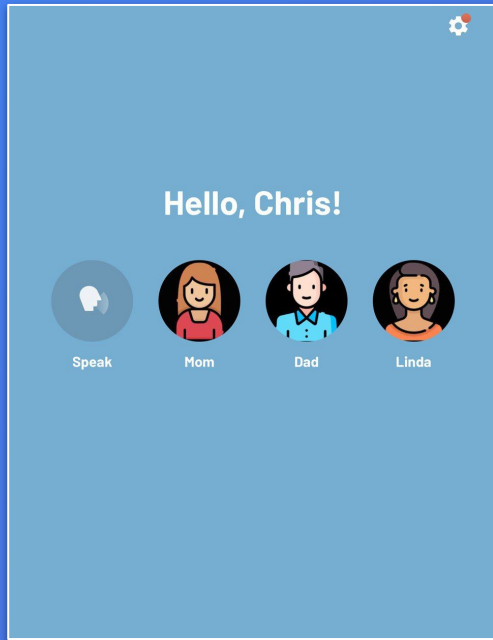

More Details About TippyTalk User Modes and Features

TippyTalker Mode

→ a Speech generator and a Messenger

→ Switching to the Homescreen, Erasing, Voice Output, Sending a message

→ Settings

Verbal User Mode

This is the home screen for verbal users. It's important to understand that:

1. To make changes to your own account, go to the gear icon.
2. To make changes to the TippyTalker's account, go to the TippyTalker icon.