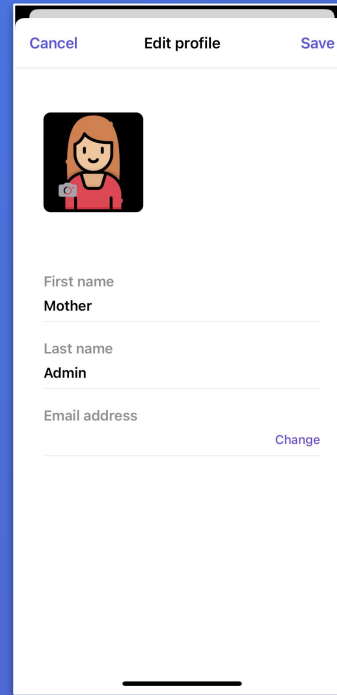

More Details About TippyTalk User Modes and Features

TippyTalker Mode

→ a Speech generator and a Messenger

→ Switching to the Homescreen, Erasing, Voice Output, Sending a message

→ Settings

Verbal User Mode

This is the home screen for verbal users. It's important to understand that:

1. To make changes to your own account, go to the gear icon.
2. To make changes to the TippyTalker's account, go to the TippyTalker icon.

Access to Settings for Verbal Users

→ Use the gear icon to manage settings for the Admin

→ Editing the profile

→ Change other Settings