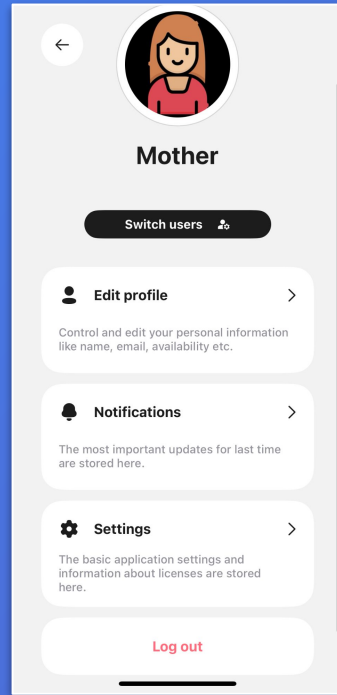

Access to Settings for Verbal Users

→ Use the gear icon to manage settings for the Admin

→ Editing the profile

→ Change other Settings