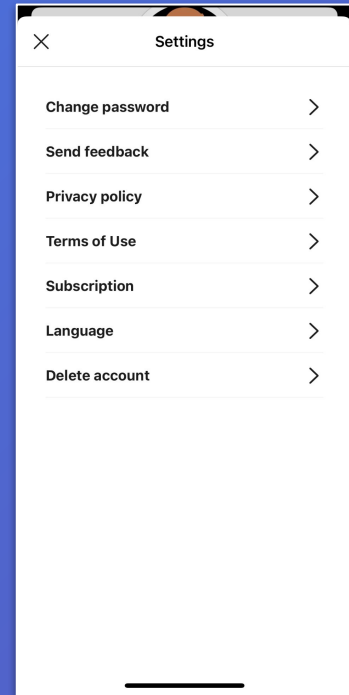

This is the home screen for verbal users. It's important to understand that:

1. To make changes to your own account, go to the gear icon.
2. To make changes to the TippyTalker's account, go to the TippyTalker icon.

Access to Settings for Verbal Users

→ Use the gear icon to manage settings for the Admin

→ Editing the profile

→ Change other Settings