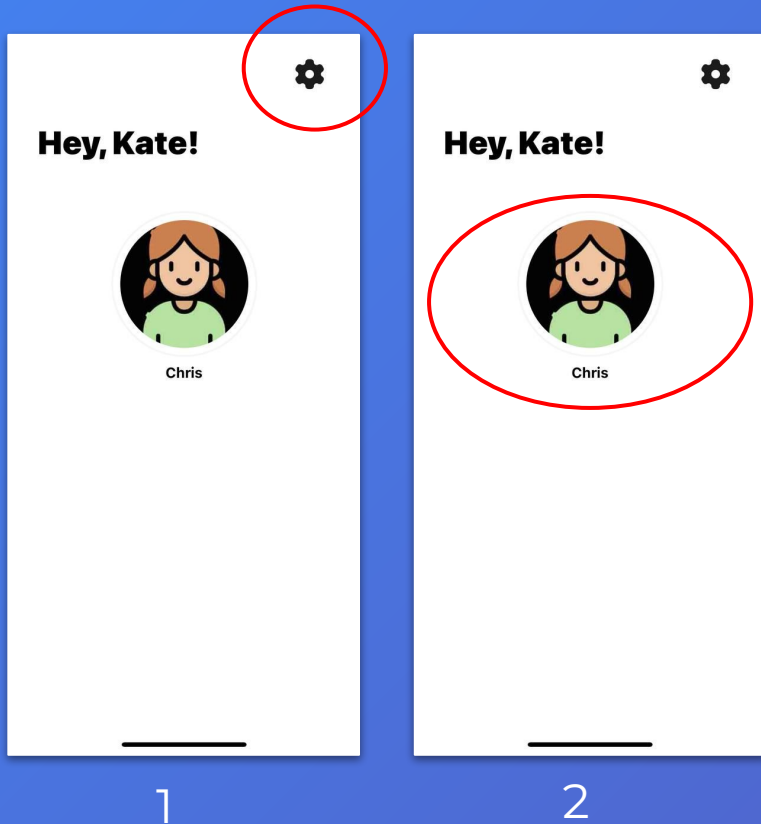

More Details About TippyTalk User Modes and Features

TippyTalker Mode

→ a Speech generator and a Messenger

→ Switching to the Homescreen, Erasing, Voice Output, Sending a message

→ Settings

Verbal User Mode

This is the home screen for verbal users. It's important to understand that:

1. To make changes to your own account, go to the gear icon.
2. To make changes to the TippyTalker's account, go to the TippyTalker icon.