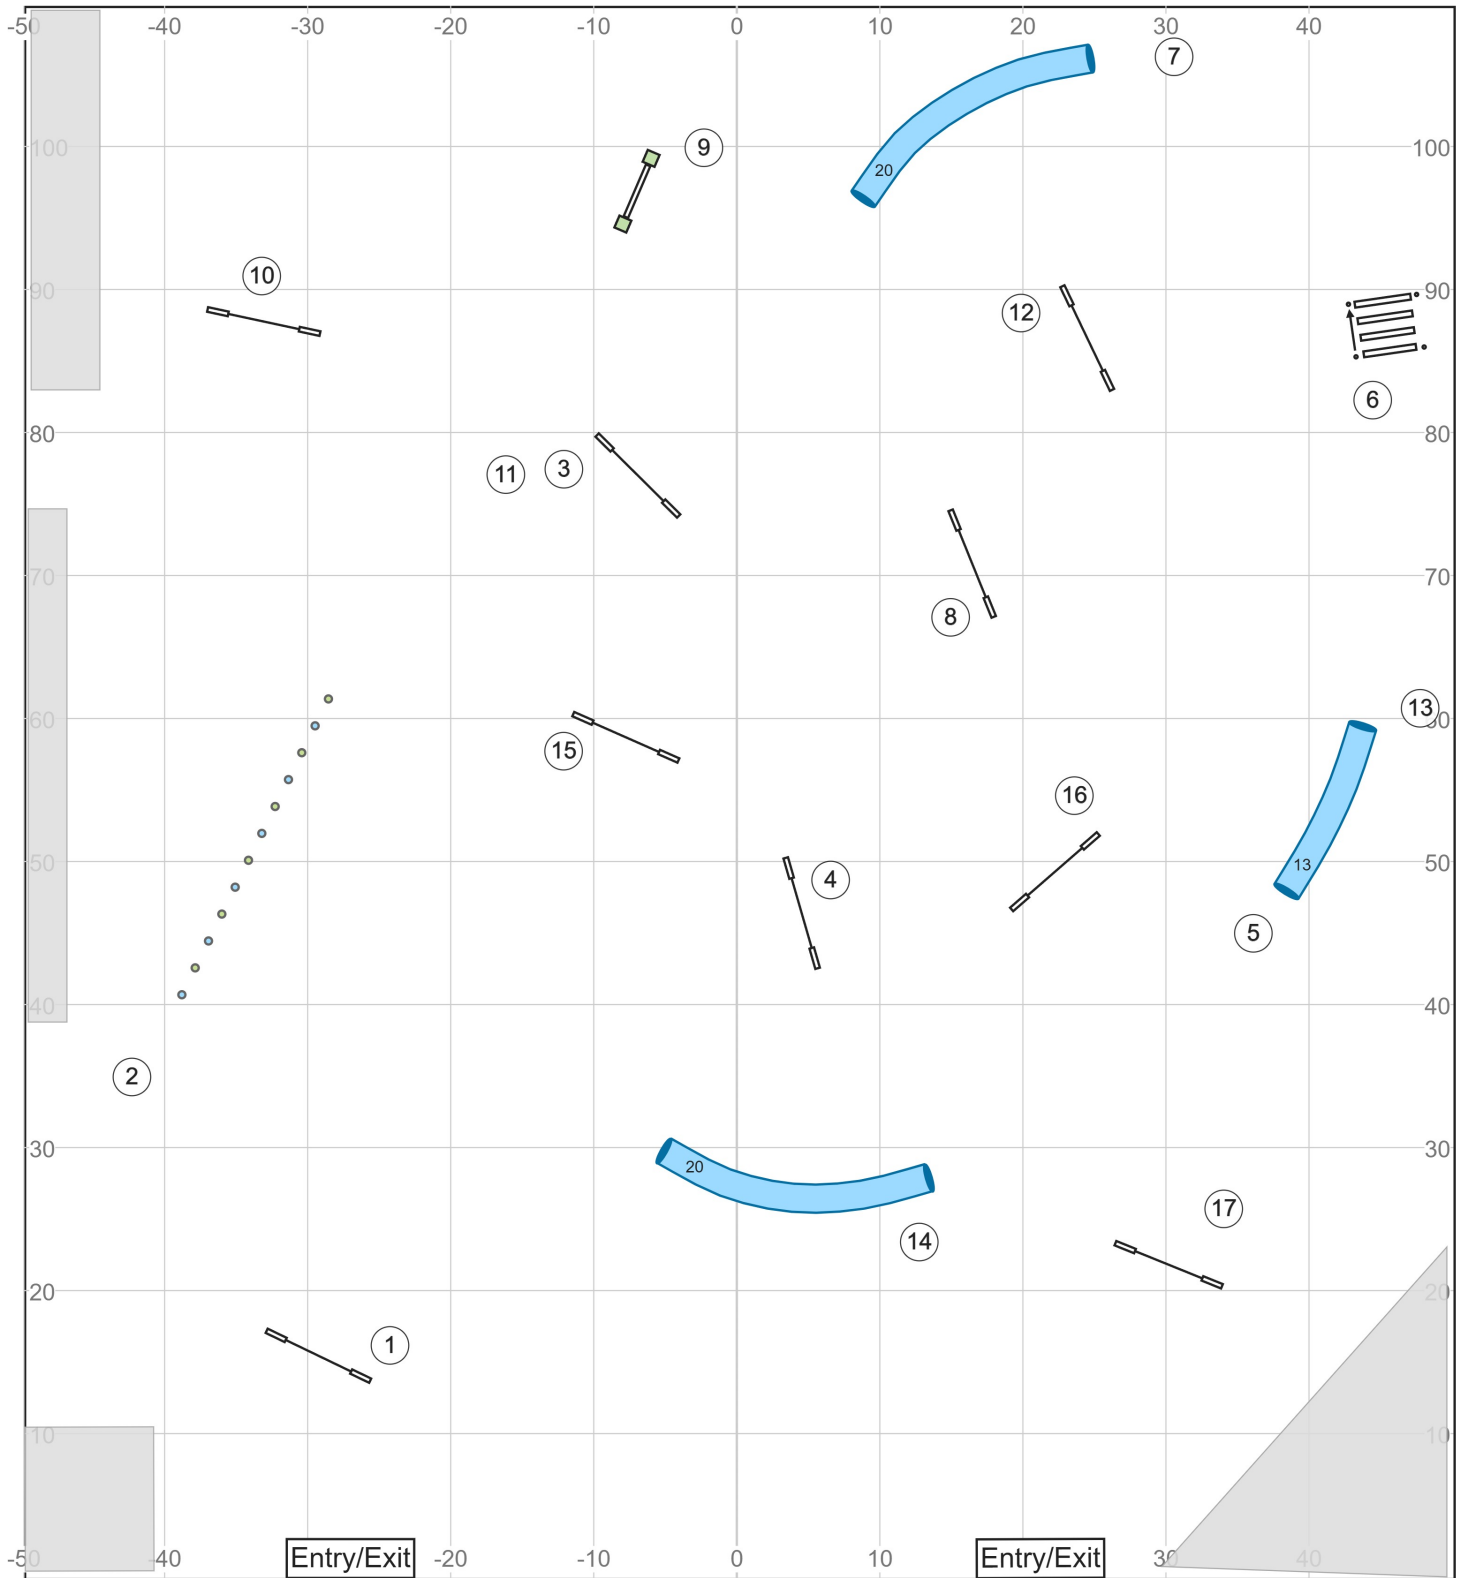

A1, April 24, 2026, Delaware Valley German Shepherd Dog Club, Barto, PA - Designer: Marko Mäkelä / Inga Hooper FI

Path length (ft): 565.8

www.smarteragility.com

Path length (ft): 756.6

Path length (ft): 785.3

Path length (ft): 621.4

Path length (ft): 601.4

Path length (ft): 770.2