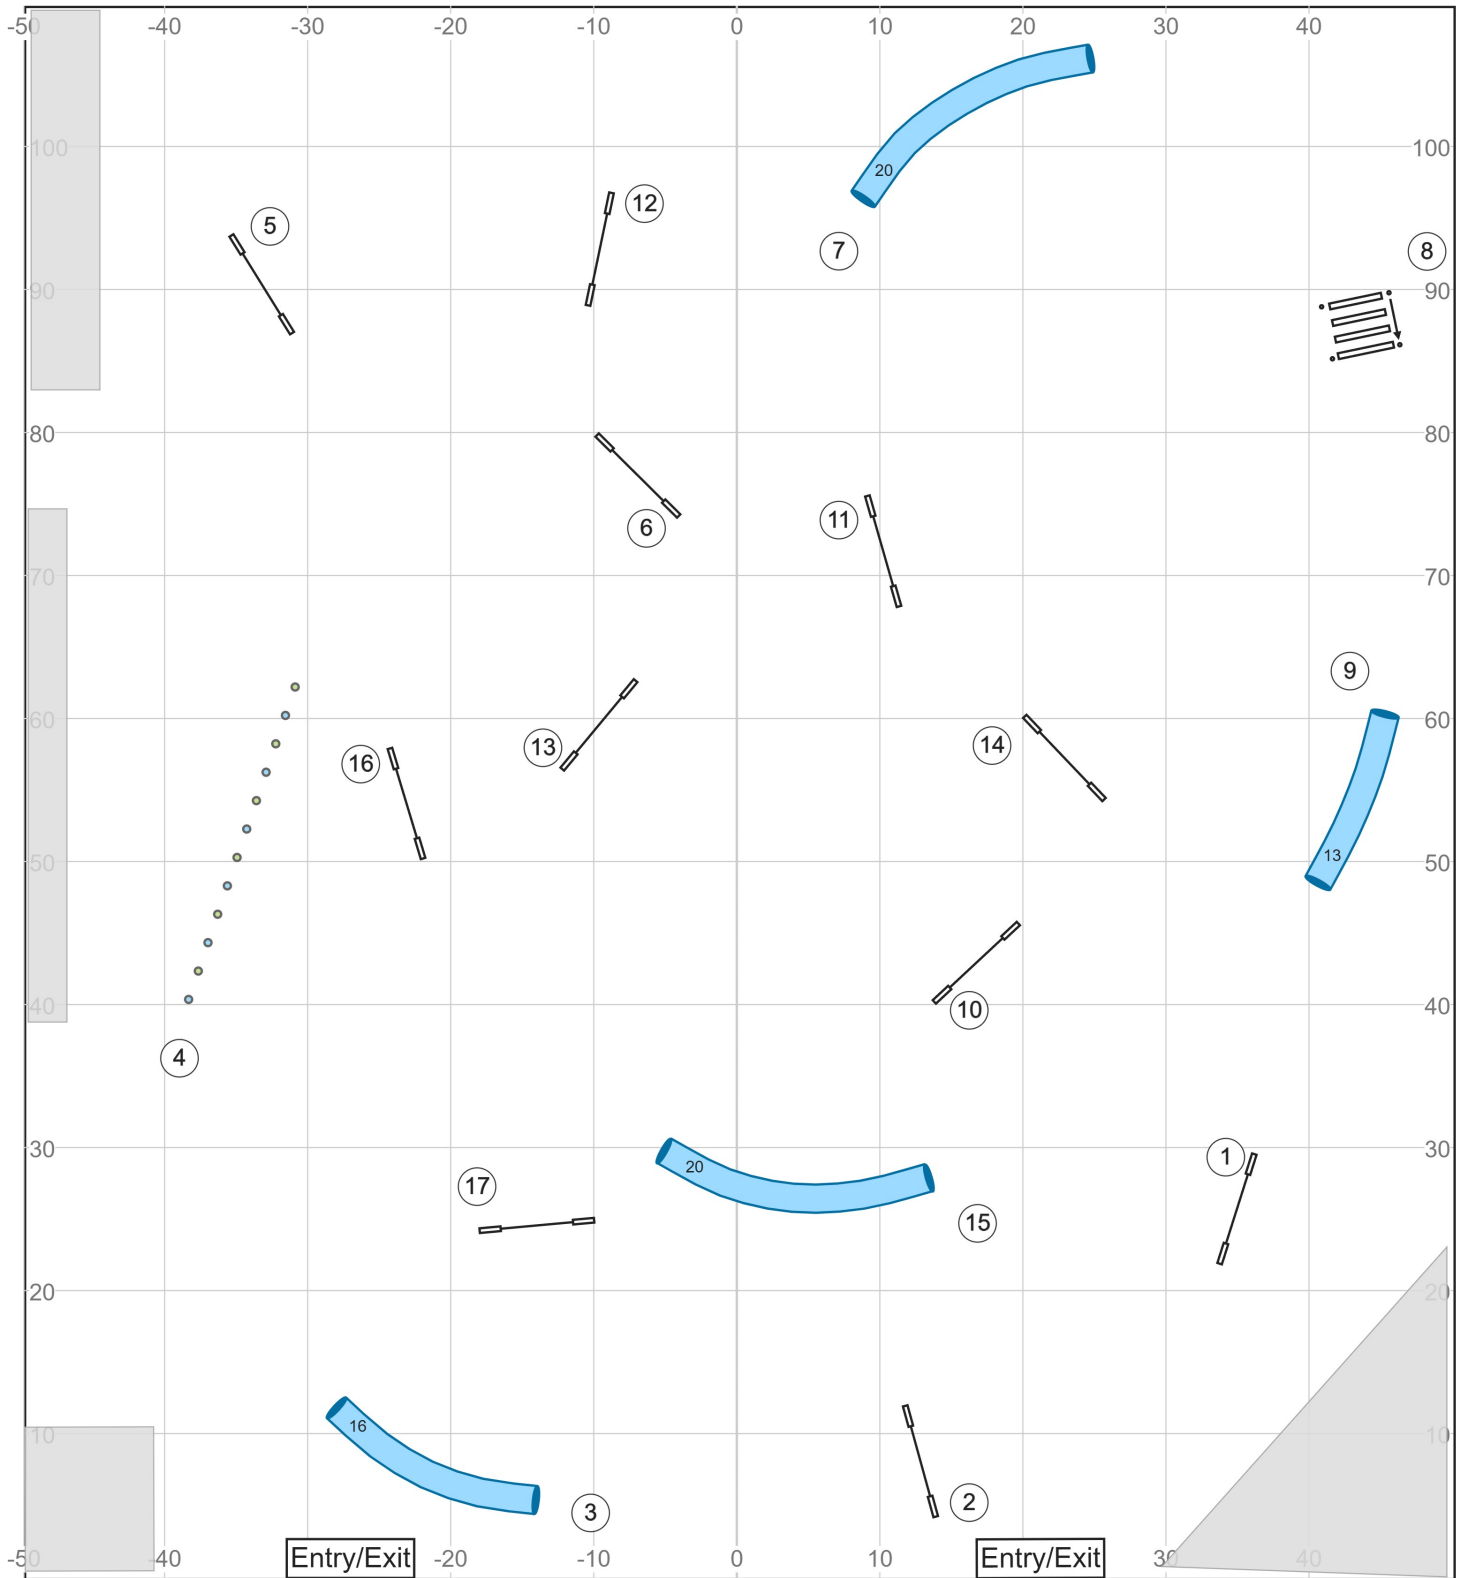

A1, April 24, 2026, Delaware Valley German Shepherd Dog Club, Barto, PA - Designer: Marko Mäkelä / Inga Hooper FI

Path length (ft): 565.8

www.smarteragility.com

Path length (ft): 756.6

Path length (ft): 785.3

Path length (ft): 621.4

Path length (ft): 601.4

Path length (ft): 770.2