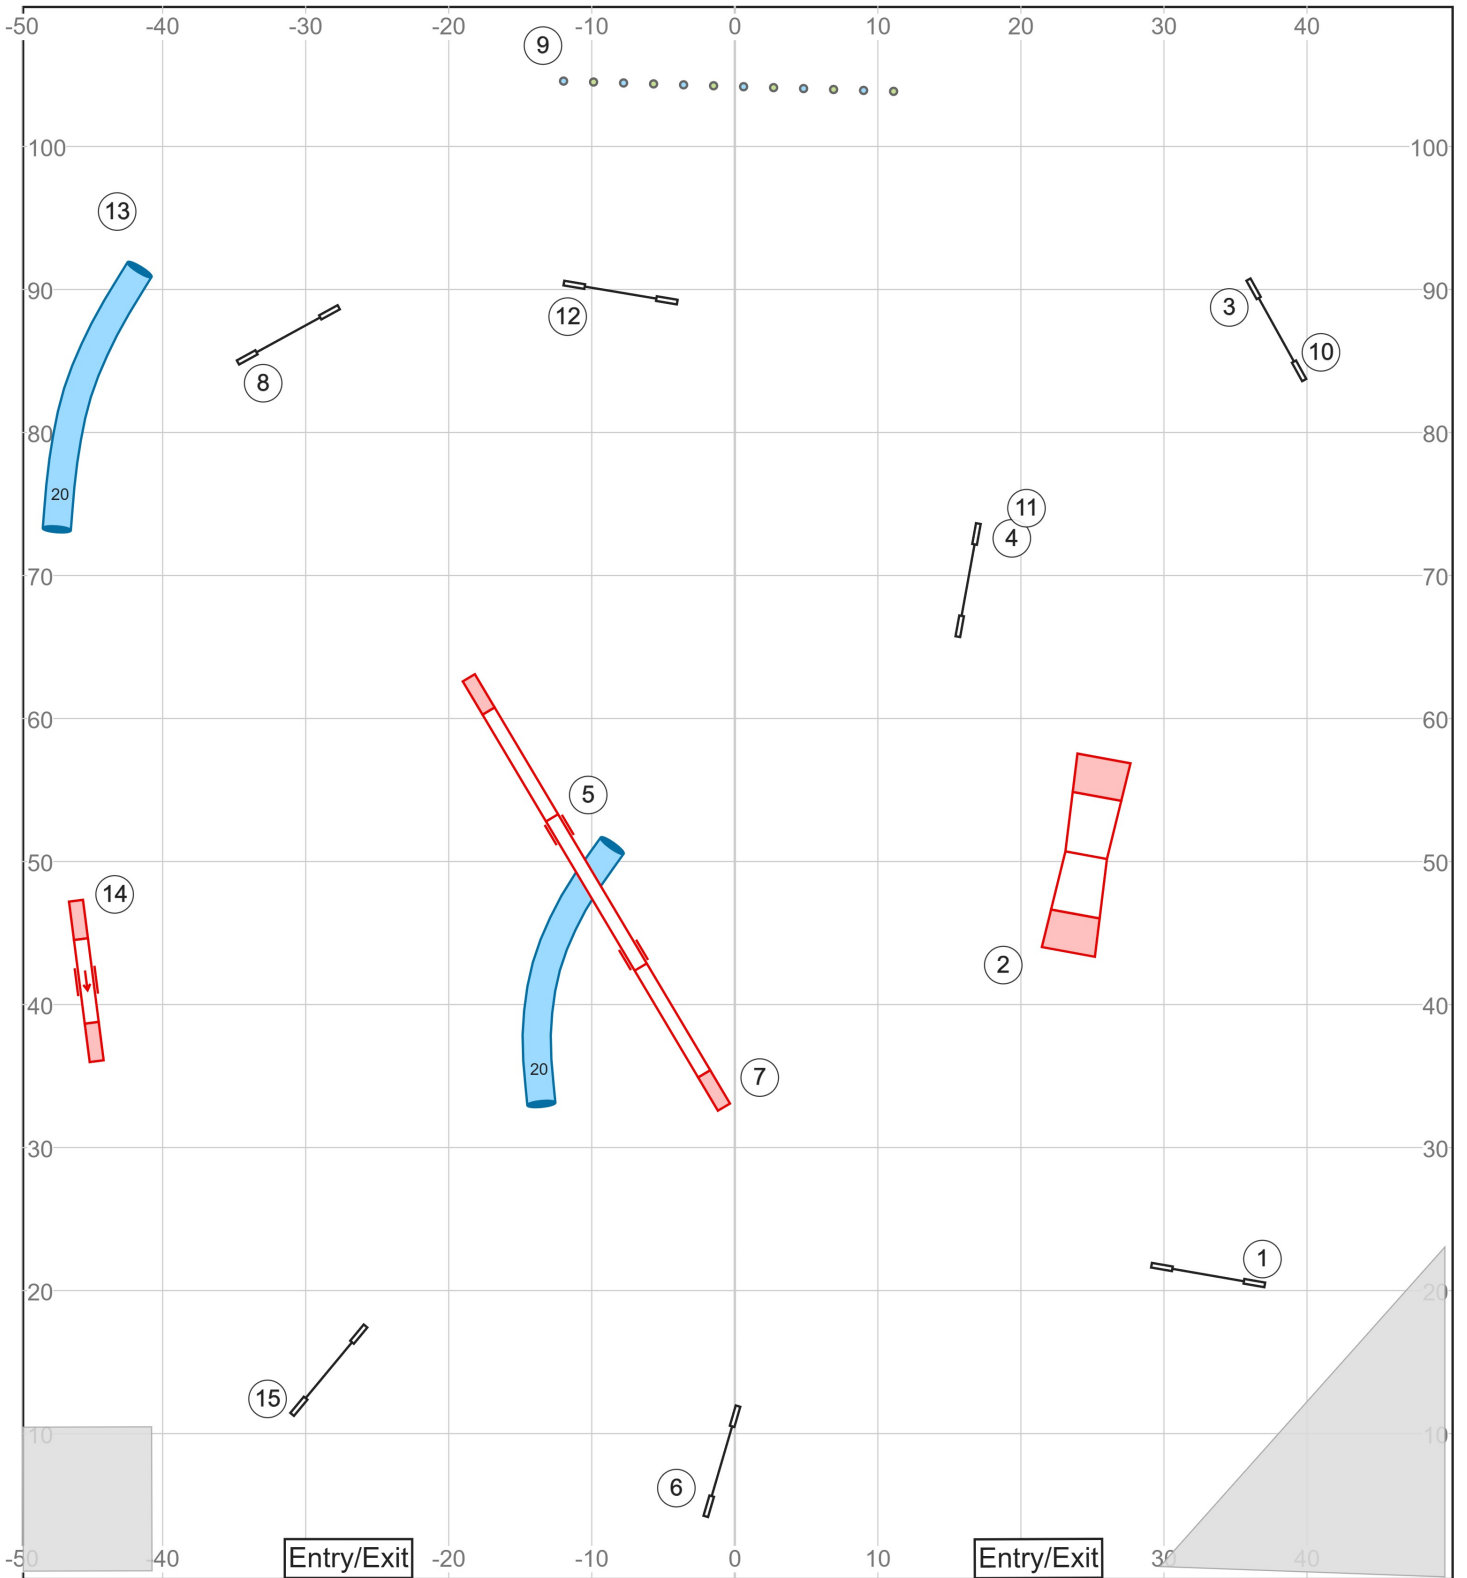

A1, April 24, 2026, Delaware Valley German Shepherd Dog Club, Barto, PA - Designer: Marko Mäkelä / Inga Hooper FI

Path length (ft): 565.8

www.smarteragility.com

Path length (ft): 756.6

Path length (ft): 785.3

Path length (ft): 621.4

Path length (ft): 601.4

Path length (ft): 770.2