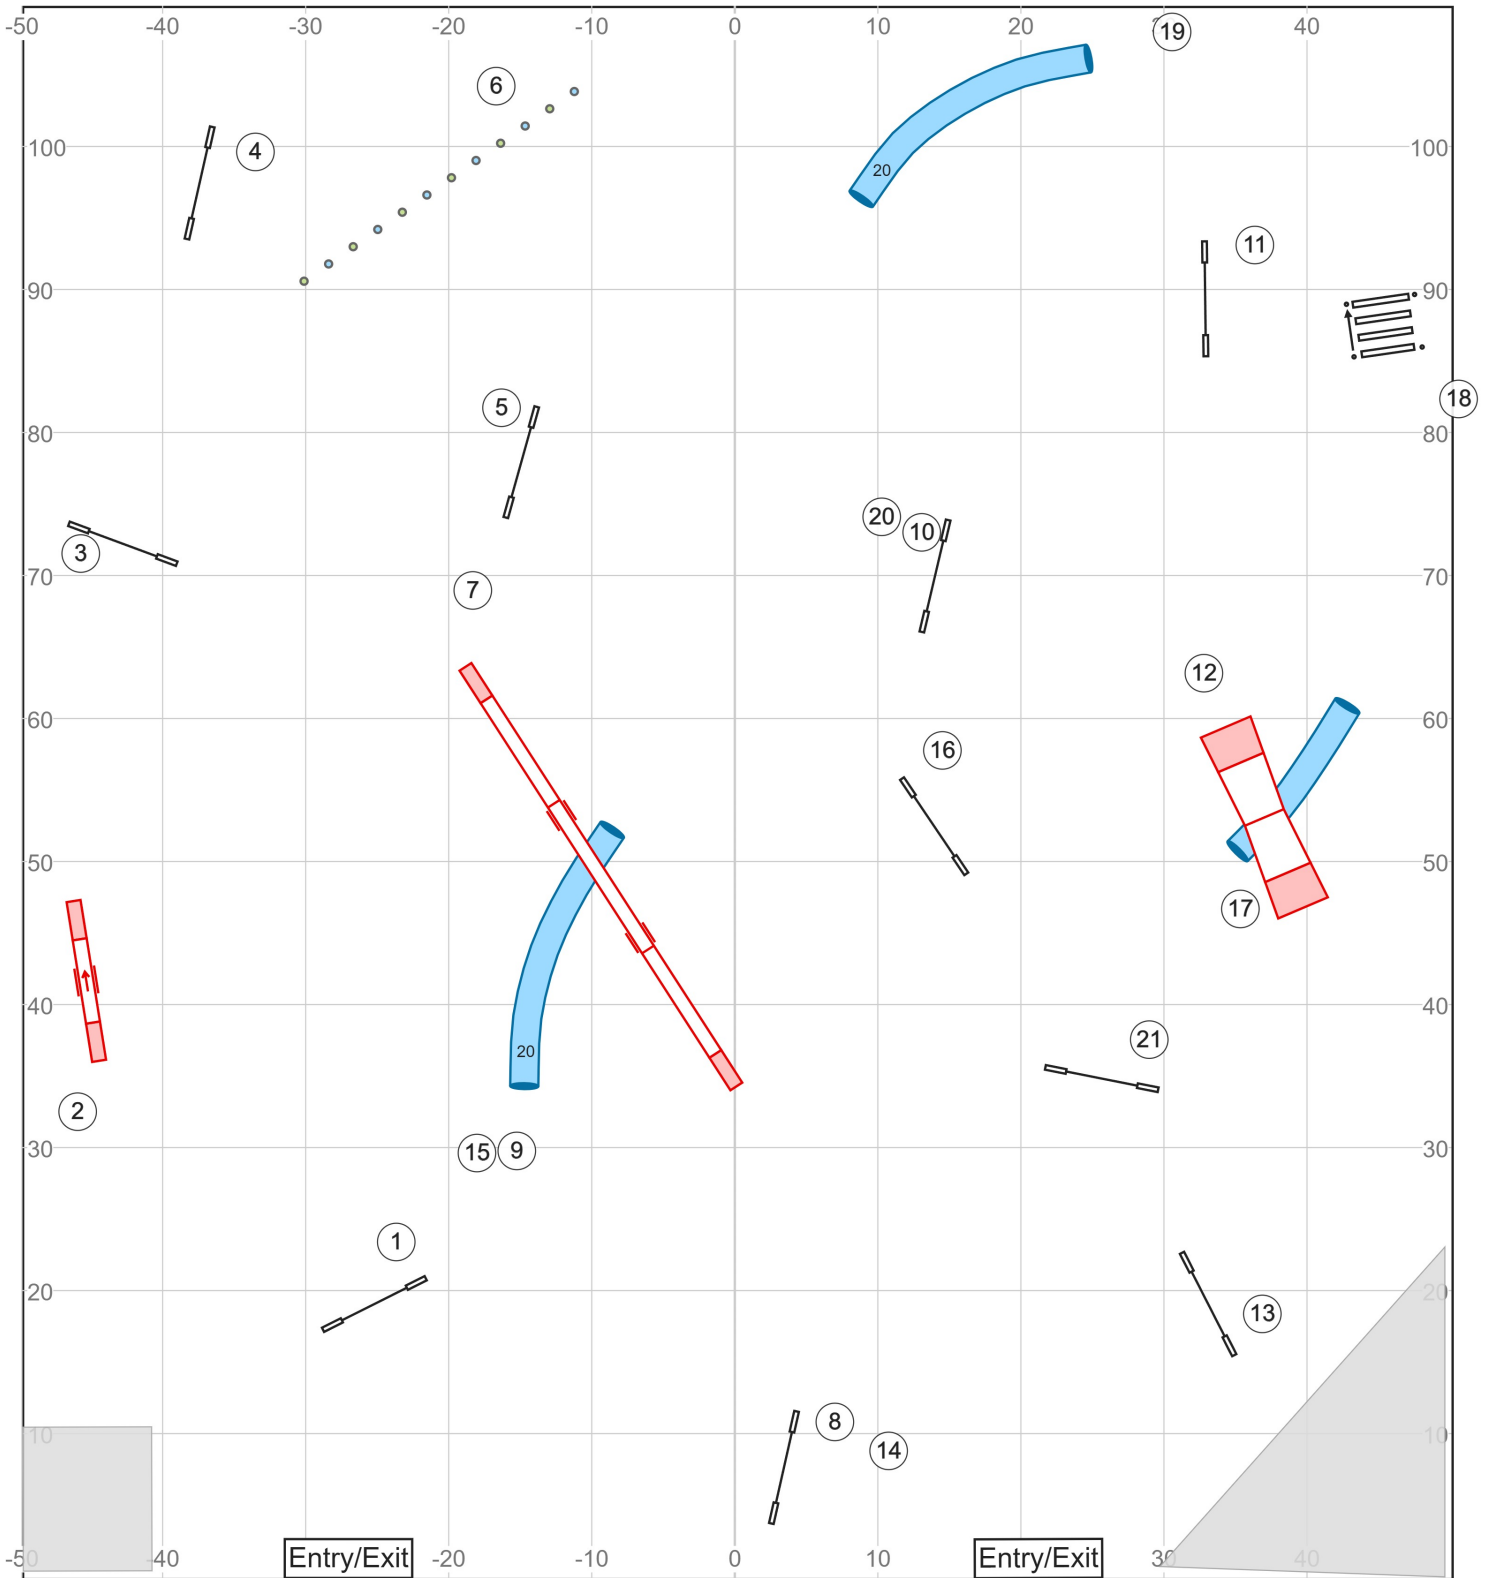

A1, April 24, 2026, Delaware Valley German Shepherd Dog Club, Barto, PA - Designer: Marko Mäkelä / Inga Hooper FI

Path length (ft): 565.8

www.smarteragility.com

Path length (ft): 756.6

Path length (ft): 785.3

Path length (ft): 621.4

Path length (ft): 601.4

Path length (ft): 770.2