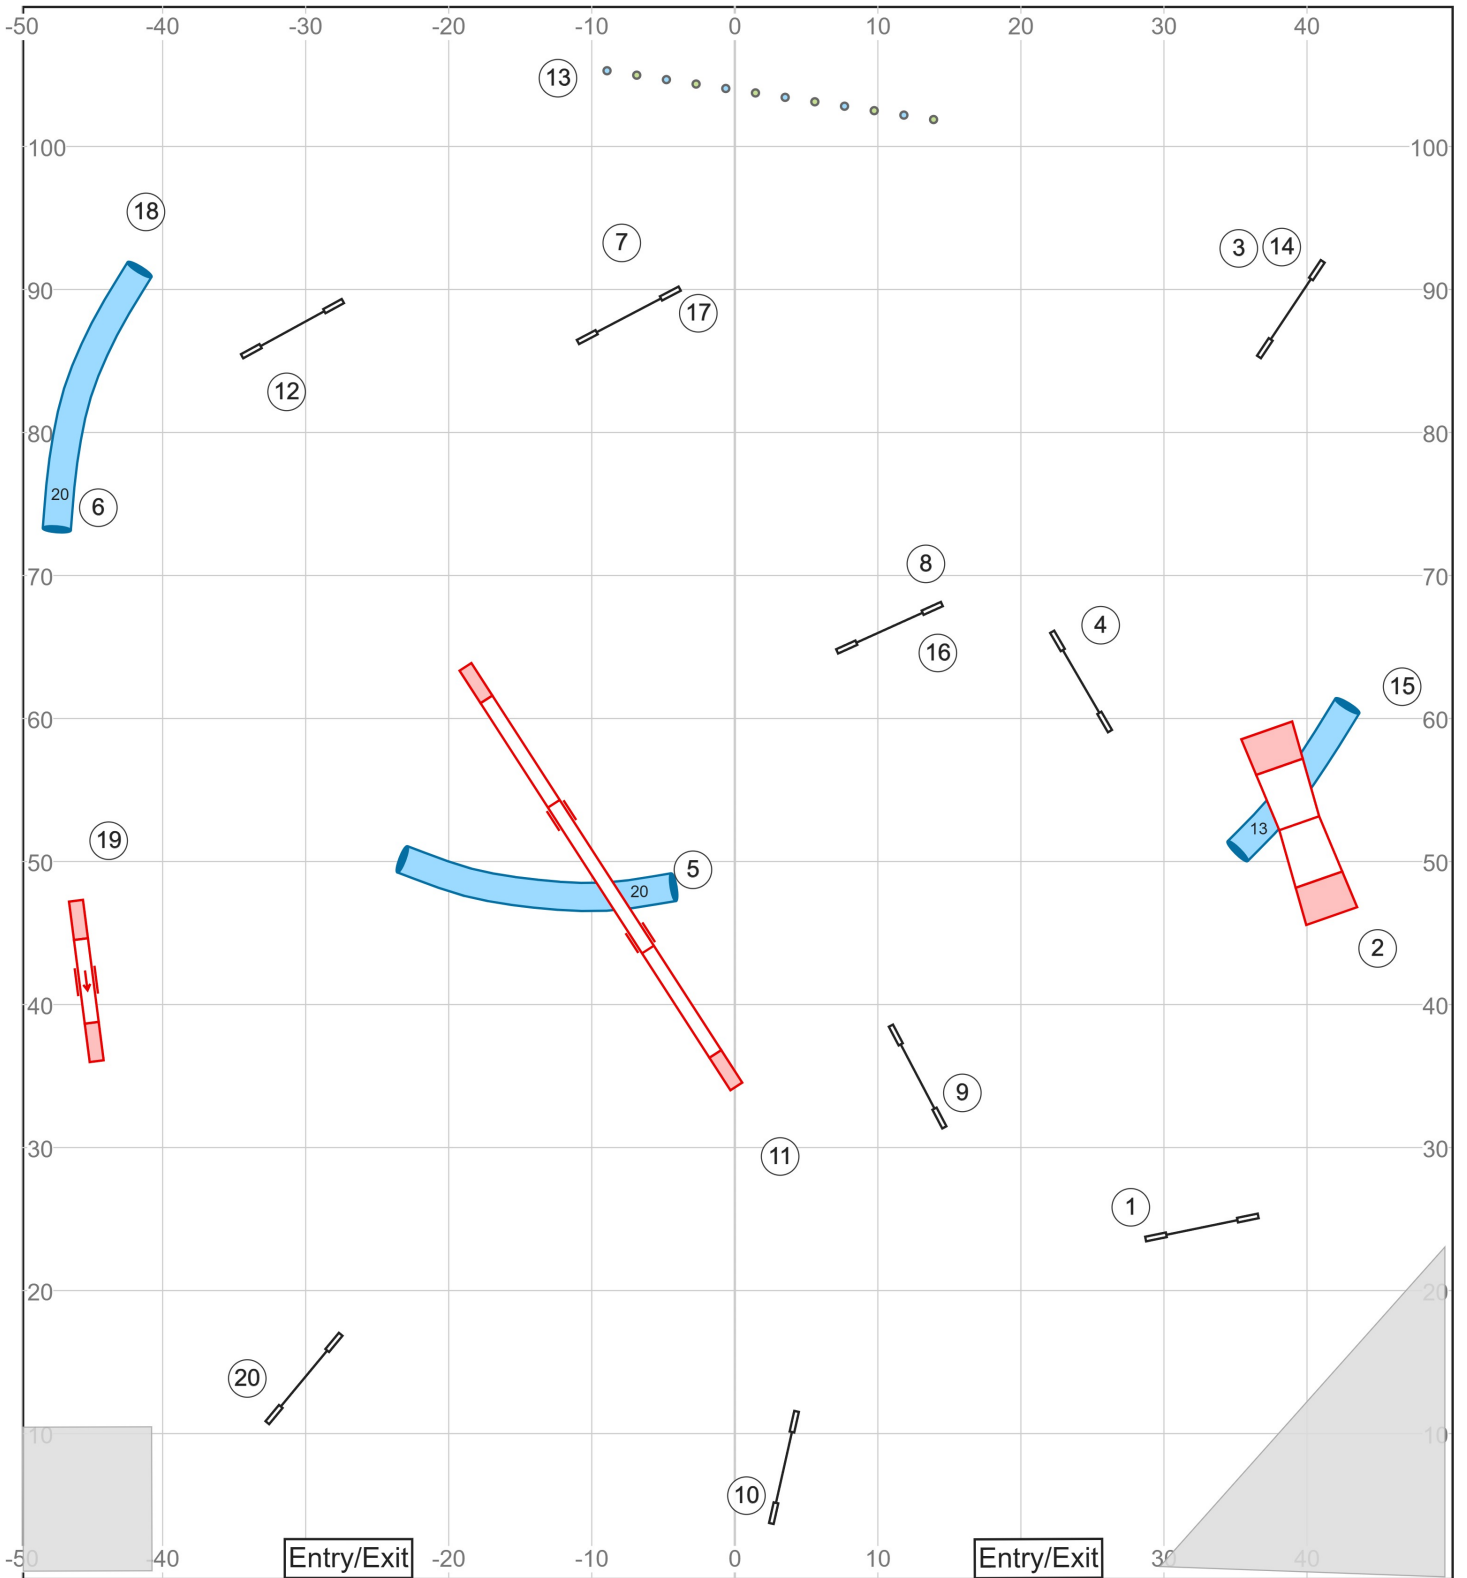

A1, April 24, 2026, Delaware Valley German Shepherd Dog Club, Barto, PA - Designer: Marko Mäkelä / Inga Hooper FI

Path length (ft): 565.8

www.smarteragility.com

Path length (ft): 756.6

Path length (ft): 785.3

Path length (ft): 621.4

Path length (ft): 601.4

Path length (ft): 770.2