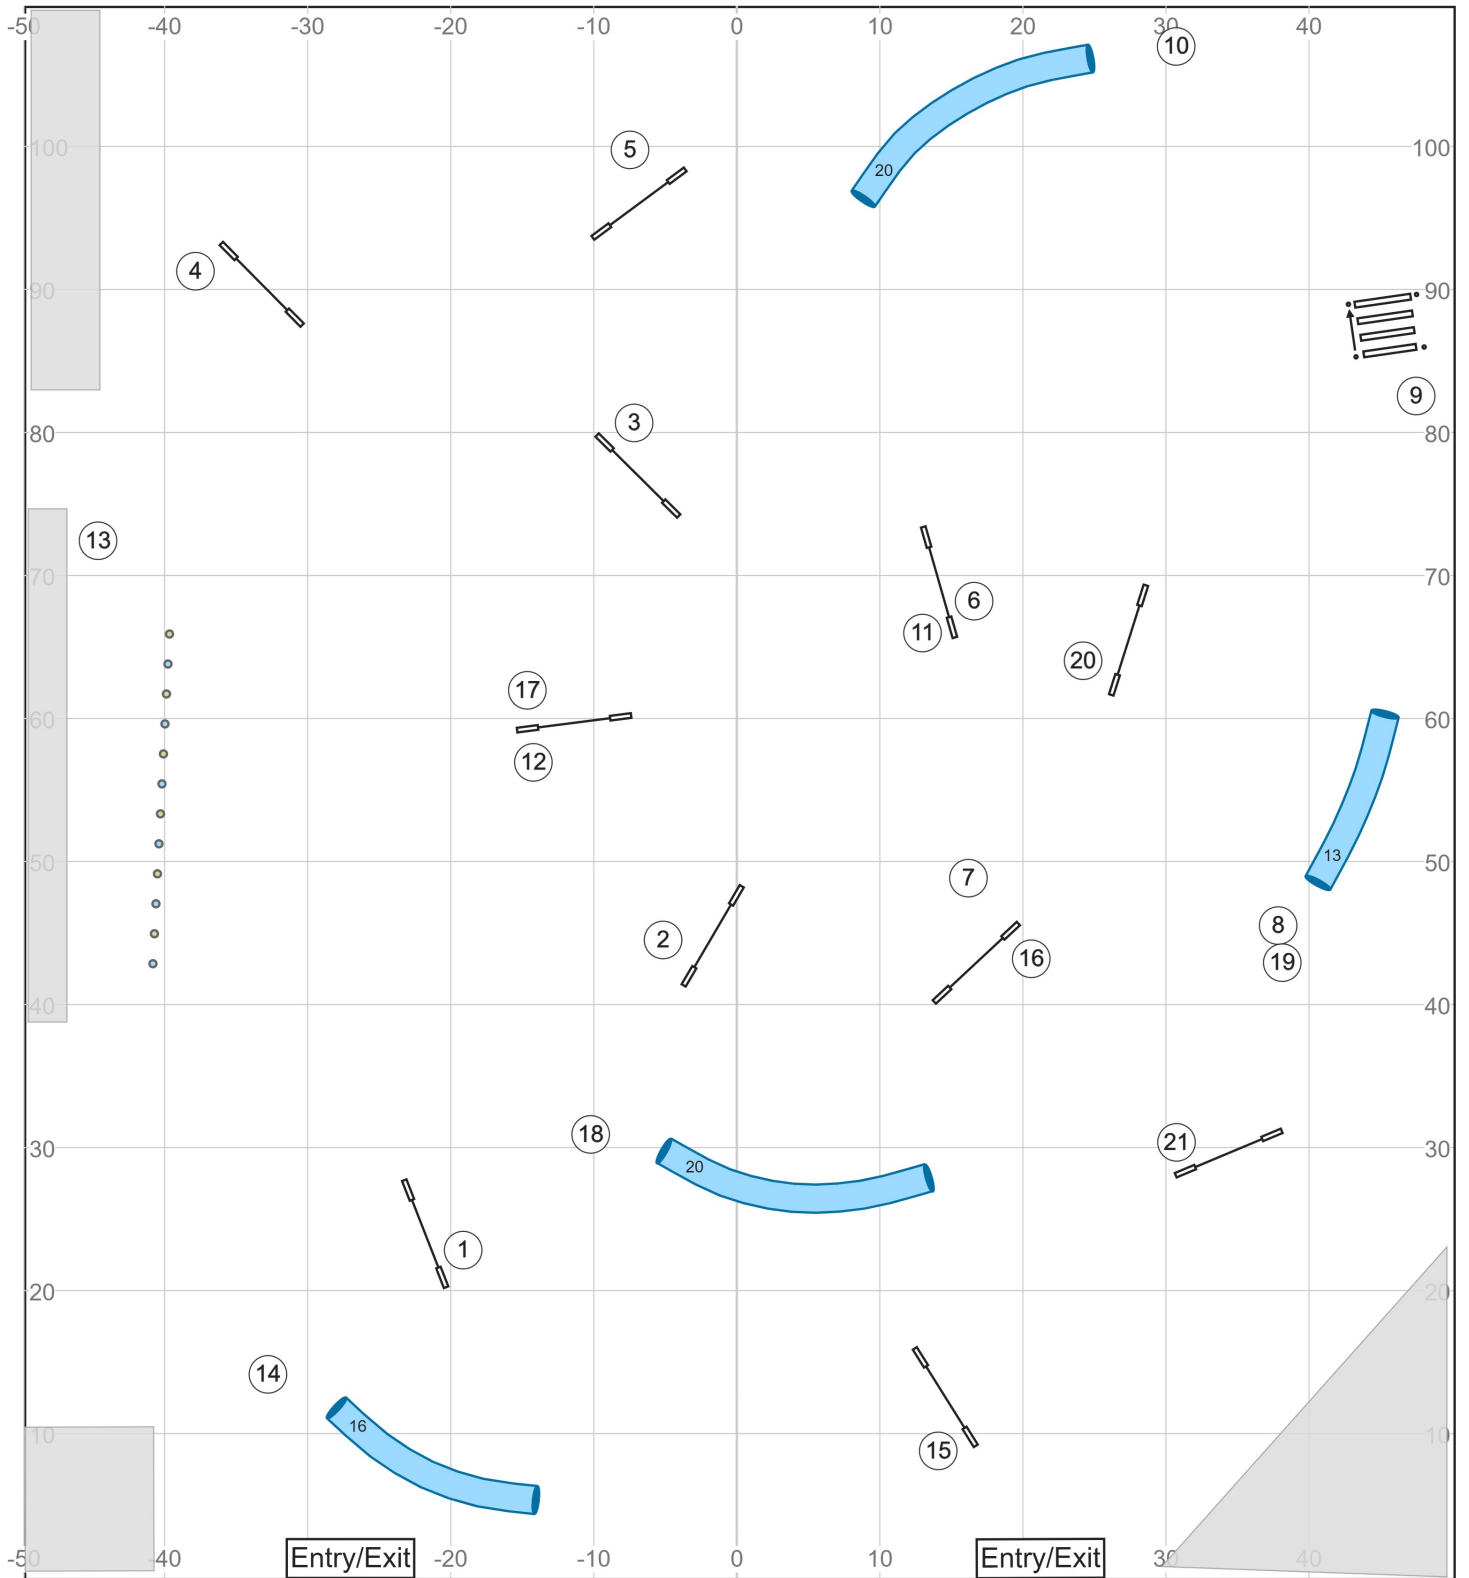

A1, April 24, 2026, Delaware Valley German Shepherd Dog Club, Barto, PA - Designer: Marko Mäkelä / Inga Hooper FI

Path length (ft): 565.8

www.smarteragility.com

Path length (ft): 756.6

Path length (ft): 785.3

Path length (ft): 621.4

Path length (ft): 601.4

Path length (ft): 770.2