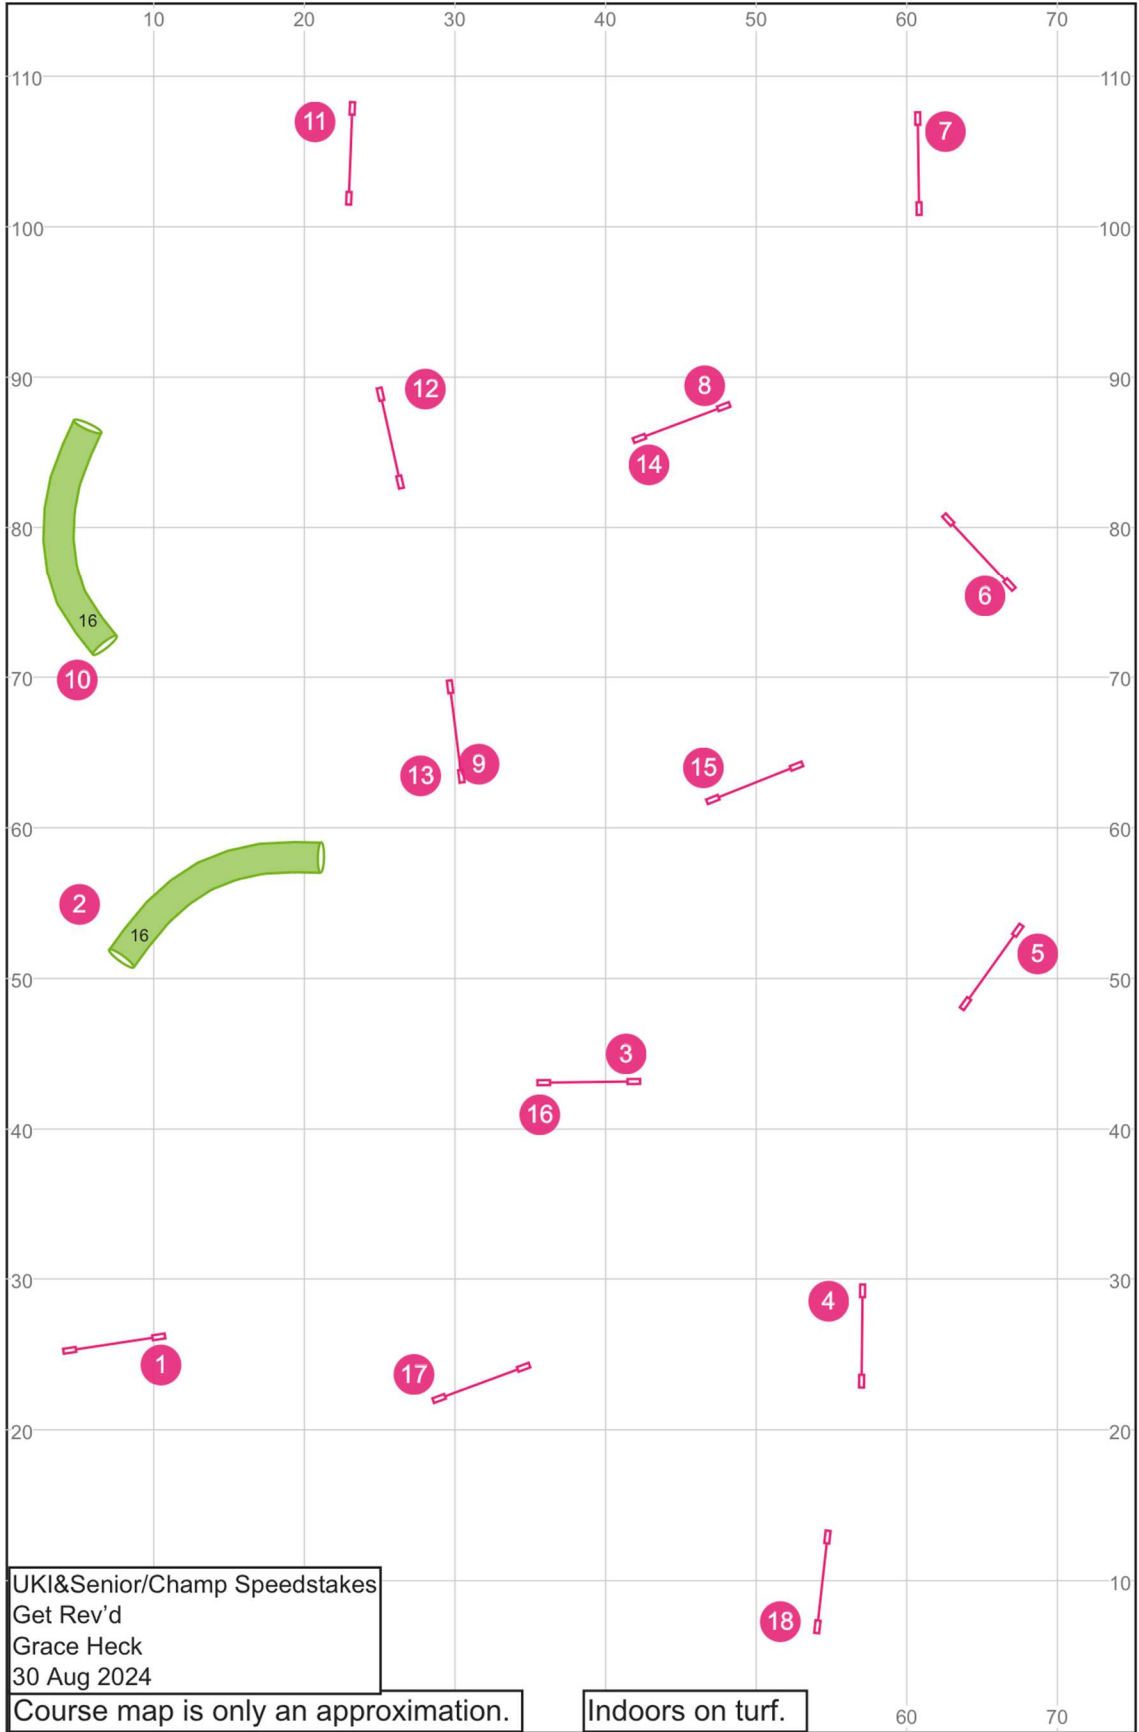

Course map is only an approximation.

Indoors on turf.

Path length (ft):524.4

www.smarteragility.com

UKI&Open Gamblers
Get Rev'd
Grace Heck
30 Aug 2024

Closing:
- Dark circles 15pts
- Light squares 10pts

Times:
- Opening:25s
- Closing:14s all heights

Indoors on turf.
Electronic timers.
Course map is only an approximation.

Opening:
Everything is bidirectional
- Contact to Contact:NO
- Back to Back Contacts:NO
- Gamble obstacles may be done consecutively for points but dropped bars will negate your gamble
- Finish jump is live and worth 1 pt.

UKI&Senior/Champ Jumping
Get Rev'd
Grace Heck
30 Aug 2024

Course map is only an approximation.

Indoors on turf.

Path length (ft):480.5

www.smarteragility.com

UKI&Beg/Nov Jumping
Get Rev'd
Grace Heck
30 Aug 2024

Course map is only an approximation.

Indoors on turf.

Path length (ft):449.1

www.smarteragility.com

Path length (ft):486.6

Path length (ft):473