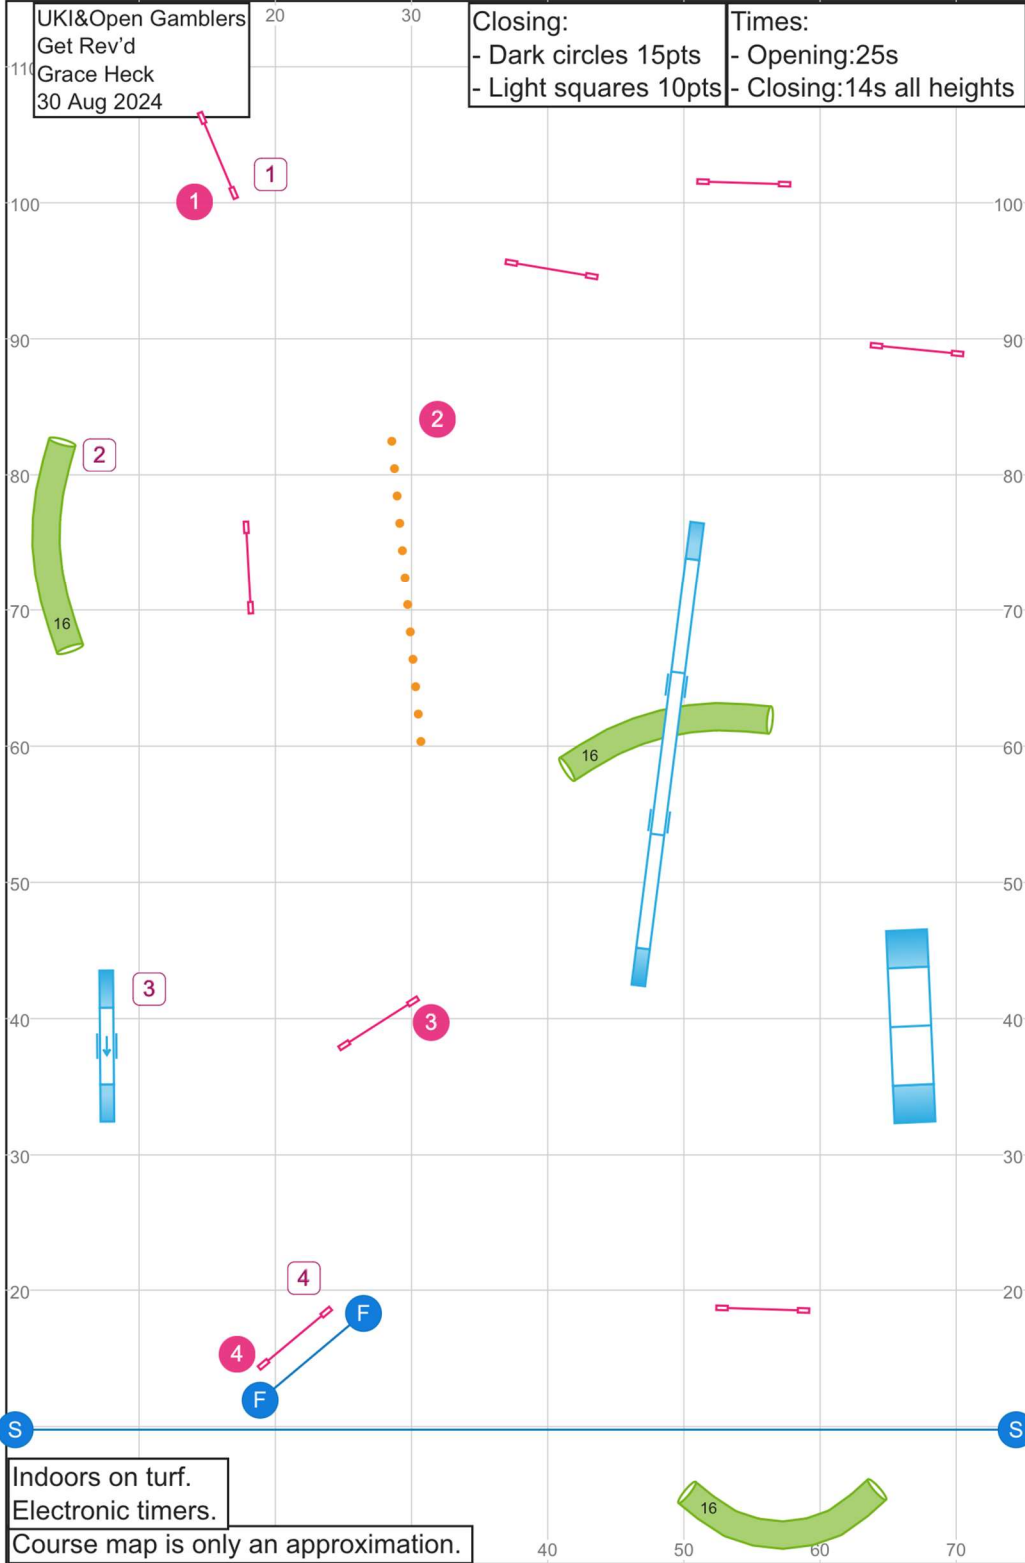

UKI&Senior/Champ Agility
Get Rev'd
Grace Heck
30 Aug 2024

Course map is only an approximation.

indoors on turf.

Path length (ft):675.7

www.smarteragility.com

UKI&Beg/Nov Agility
Get Rev'd
Grace Heck
30 Aug 2024

Course map is only an approximation.

Indoors on turf.

Path length (ft):524.4

www.smarteragility.com

UKI&Open Gamblers
Get Rev'd
Grace Heck
30 Aug 2024

Closing:
- Dark circles 15pts
- Light squares 10pts

Times:
- Opening:25s
- Closing:14s all heights

Indoors on turf.
Electronic timers.
Course map is only an approximation.

Opening:
Everything is bidirectional
- Contact to Contact:NO
- Back to Back Contacts:NO
- Gamble obstacles may be done consecutively for points but dropped bars will negate your gamble
- Finish jump is live and worth 1 pt.

UKI&Senior/Champ Jumping
Get Rev'd
Grace Heck
30 Aug 2024

Course map is only an approximation.

Indoors on turf.

Path length (ft):480.5

www.smarteragility.com

UKI&Beg/Nov Jumping
Get Rev'd
Grace Heck
30 Aug 2024