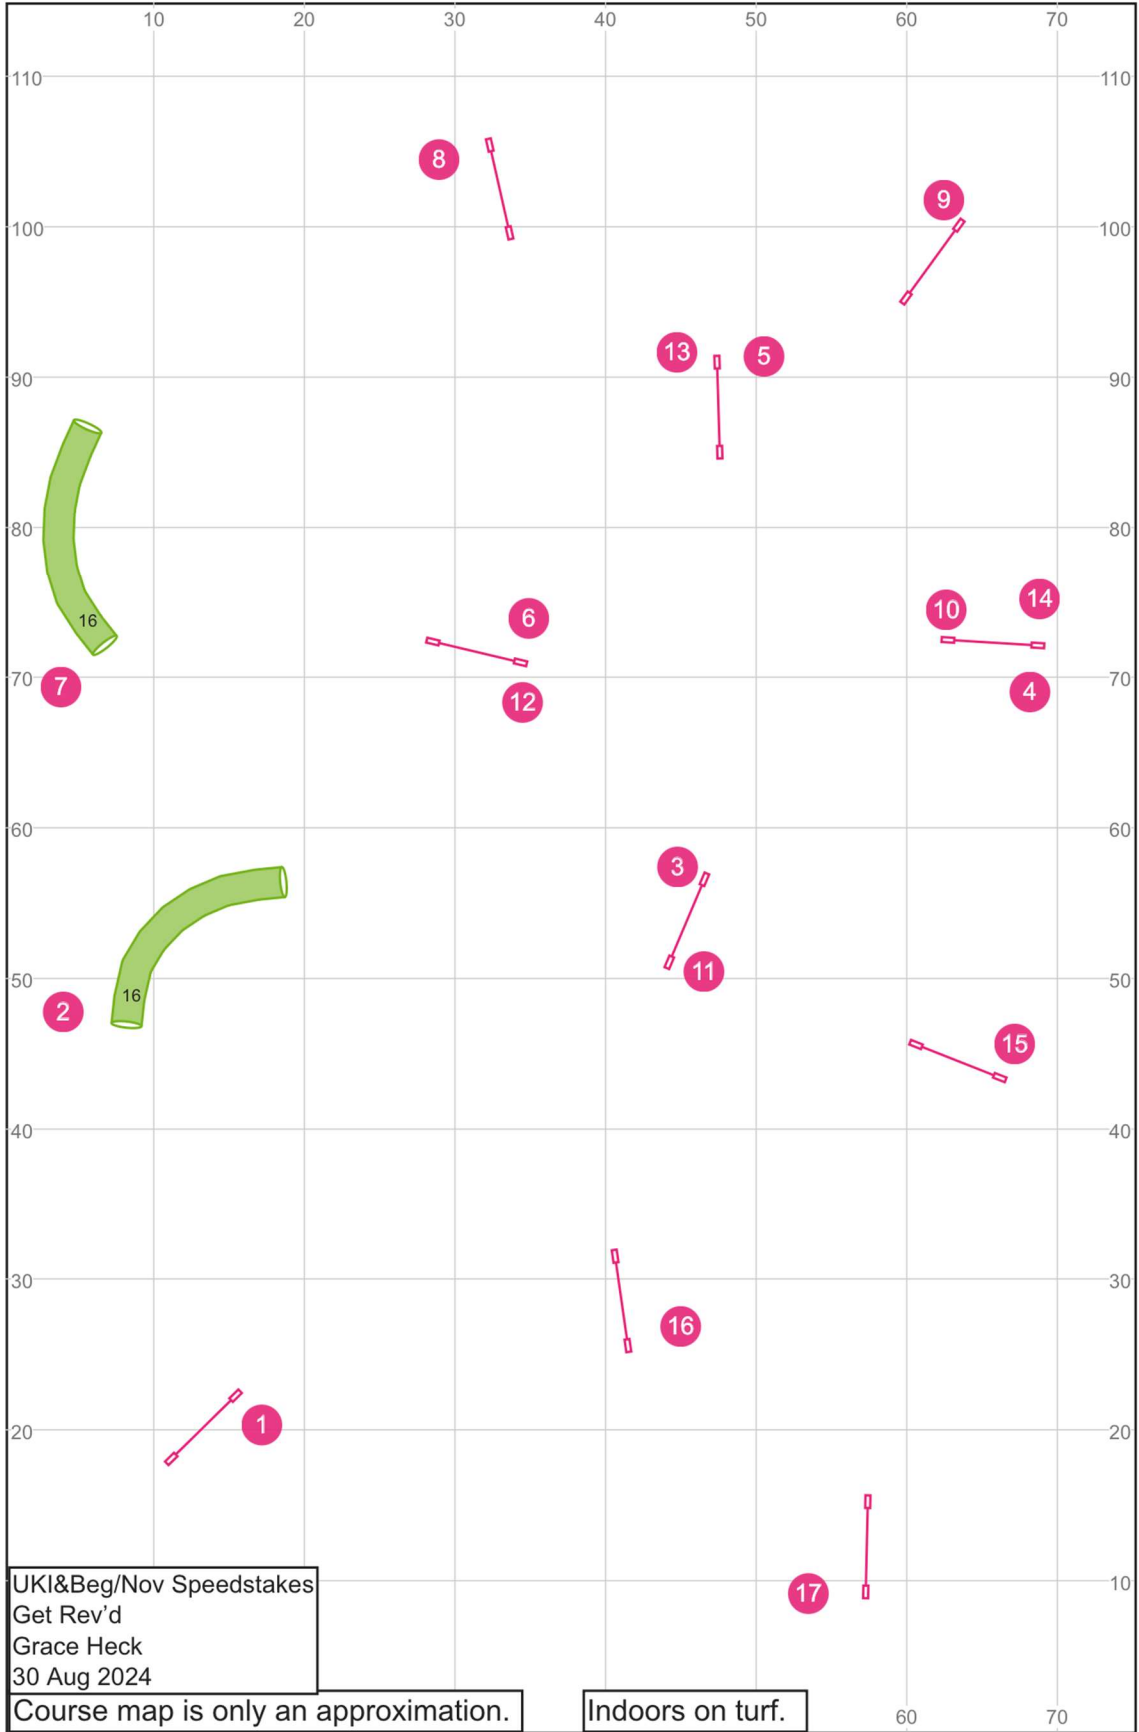

Course map is only an approximation.

Indoors on turf.

Path length (ft):524.4

www.smarteragility.com

UKI&Open Gamblers
Get Rev'd
Grace Heck
30 Aug 2024

Closing:
- Dark circles 15pts
- Light squares 10pts

Times:
- Opening:25s
- Closing:14s all heights

Indoors on turf.
Electronic timers.
Course map is only an approximation.

Opening:
Everything is bidirectional
- Contact to Contact:NO
- Back to Back Contacts:NO
- Gamble obstacles may be done consecutively for points but dropped bars will negate your gamble
- Finish jump is live and worth 1 pt.

UKI&Senior/Champ Jumping
Get Rev'd
Grace Heck
30 Aug 2024

Course map is only an approximation.

Indoors on turf.

Path length (ft):480.5

www.smarteragility.com

UKI&Beg/Nov Jumping
Get Rev'd
Grace Heck
30 Aug 2024

Course map is only an approximation.

Indoors on turf.

Path length (ft):449.1

www.smarteragility.com

Path length (ft):486.6

Path length (ft):473