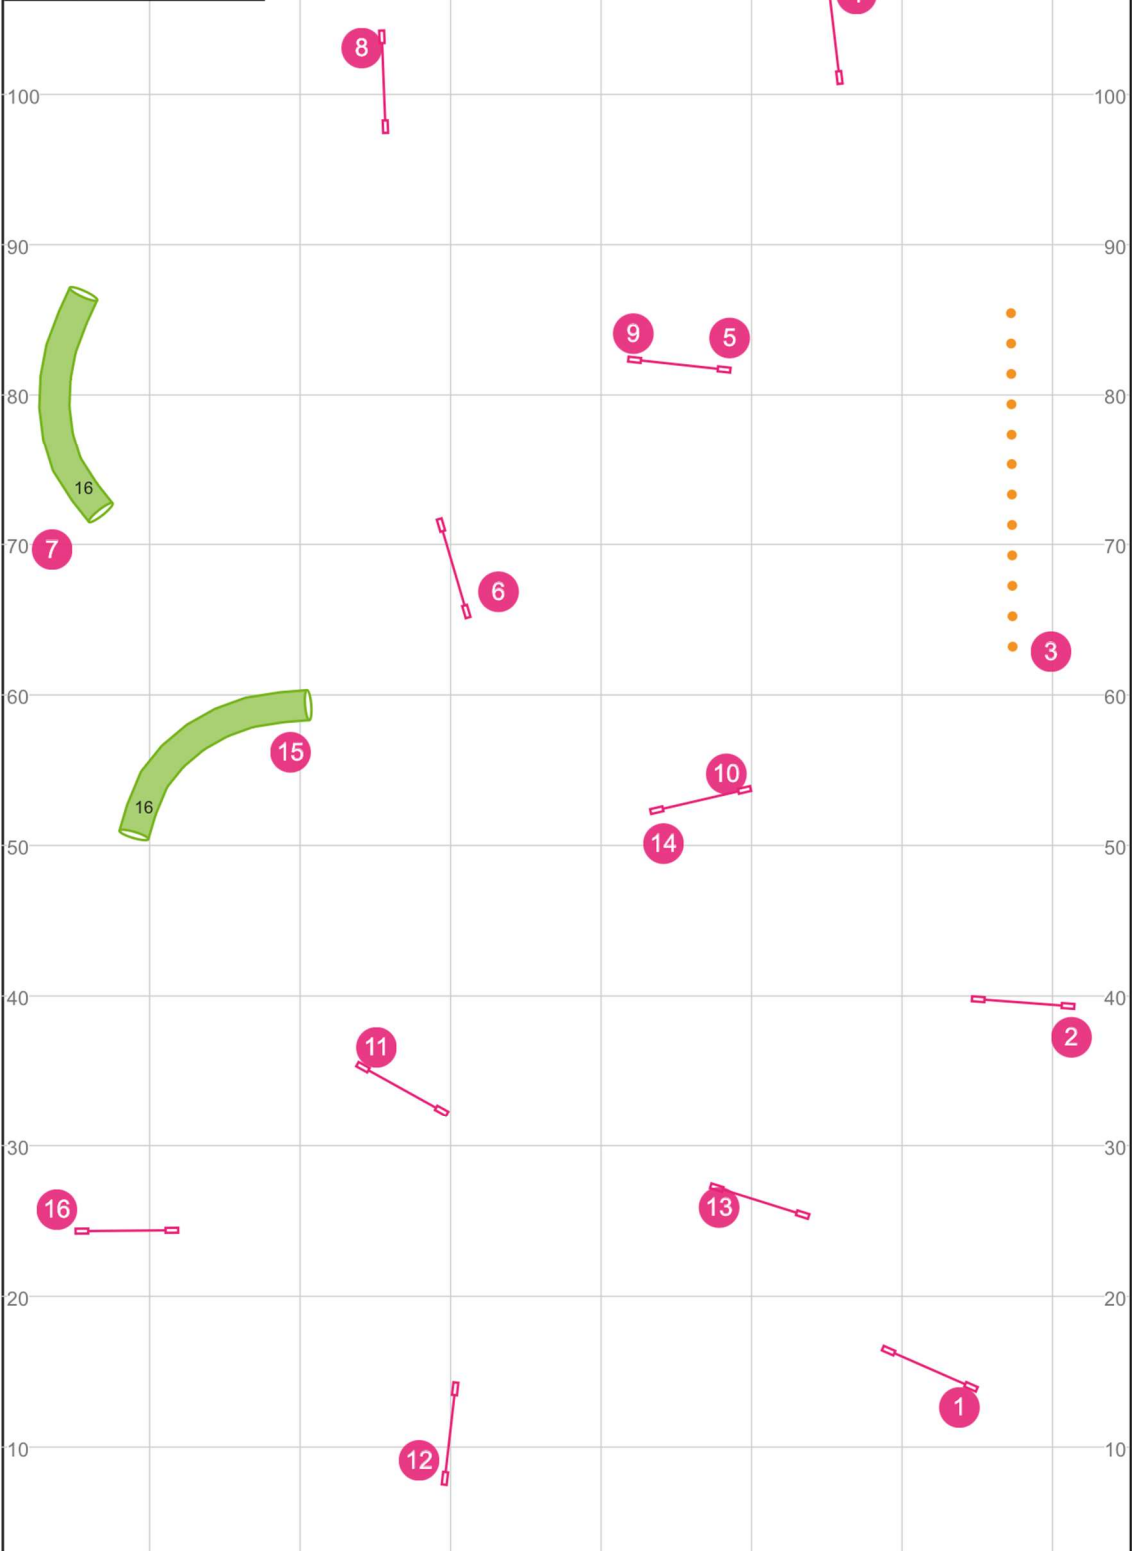

Course map is only an approximation.

Indoors on turf.

Path length (ft):524.4

www.smarteragility.com

UKI&Open Gamblers
Get Rev'd
Grace Heck
30 Aug 2024

Closing:
- Dark circles 15pts
- Light squares 10pts

Times:
- Opening:25s
- Closing:14s all heights

Indoors on turf.
Electronic timers.
Course map is only an approximation.

Opening:
Everything is bidirectional
- Contact to Contact:NO
- Back to Back Contacts:NO
- Gamble obstacles may be done consecutively for points but dropped bars will negate your gamble
- Finish jump is live and worth 1 pt.

UKI&Senior/Champ Jumping
Get Rev'd
Grace Heck
30 Aug 2024

Course map is only an approximation.

Indoors on turf.

Path length (ft):480.5

www.smarteragility.com

UKI&Beg/Nov Jumping
Get Rev'd
Grace Heck
30 Aug 2024

Course map is only an approximation.

Indoors on turf.

Path length (ft):449.1

www.smarteragility.com

Path length (ft):486.6

Path length (ft):473