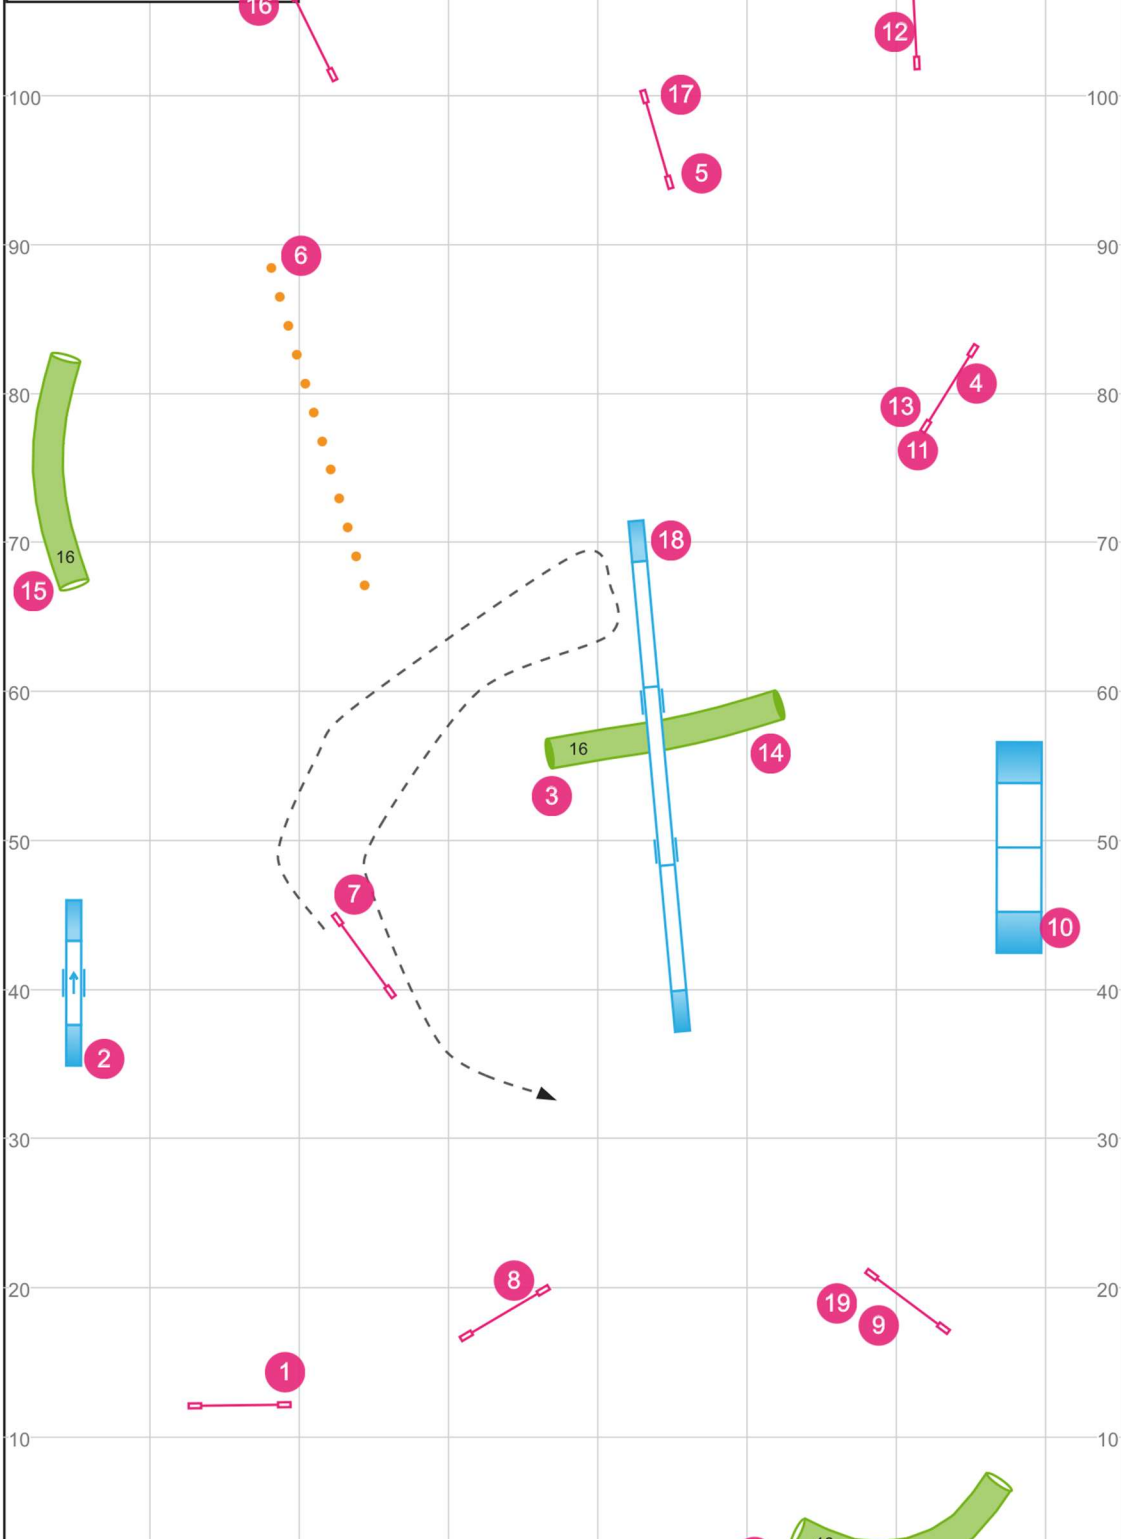

UKI&Senior/Champ Agility
Get Rev'd
Grace Heck
30 Aug 2024

Course map is only an approximation.

indoors on turf.

Path length (ft):675.7

www.smarteragility.com

UKI&Beg/Nov Agility
Get Rev'd
Grace Heck
30 Aug 2024

Course map is only an approximation.

Indoors on turf.

Path length (ft):524.4

www.smarteragility.com

UKI&Open Gamblers
Get Rev'd
Grace Heck
30 Aug 2024

Closing:
- Dark circles 15pts
- Light squares 10pts

Times:
- Opening:25s
- Closing:14s all heights

Indoors on turf.
Electronic timers.
Course map is only an approximation.

Opening:
Everything is bidirectional
- Contact to Contact:NO
- Back to Back Contacts:NO
- Gamble obstacles may be done consecutively for points but dropped bars will negate your gamble
- Finish jump is live and worth 1 pt.

UKI&Senior/Champ Jumping
Get Rev'd
Grace Heck
30 Aug 2024

Course map is only an approximation.

Indoors on turf.

Path length (ft):480.5

www.smarteragility.com

UKI&Beg/Nov Jumping
Get Rev'd
Grace Heck
30 Aug 2024