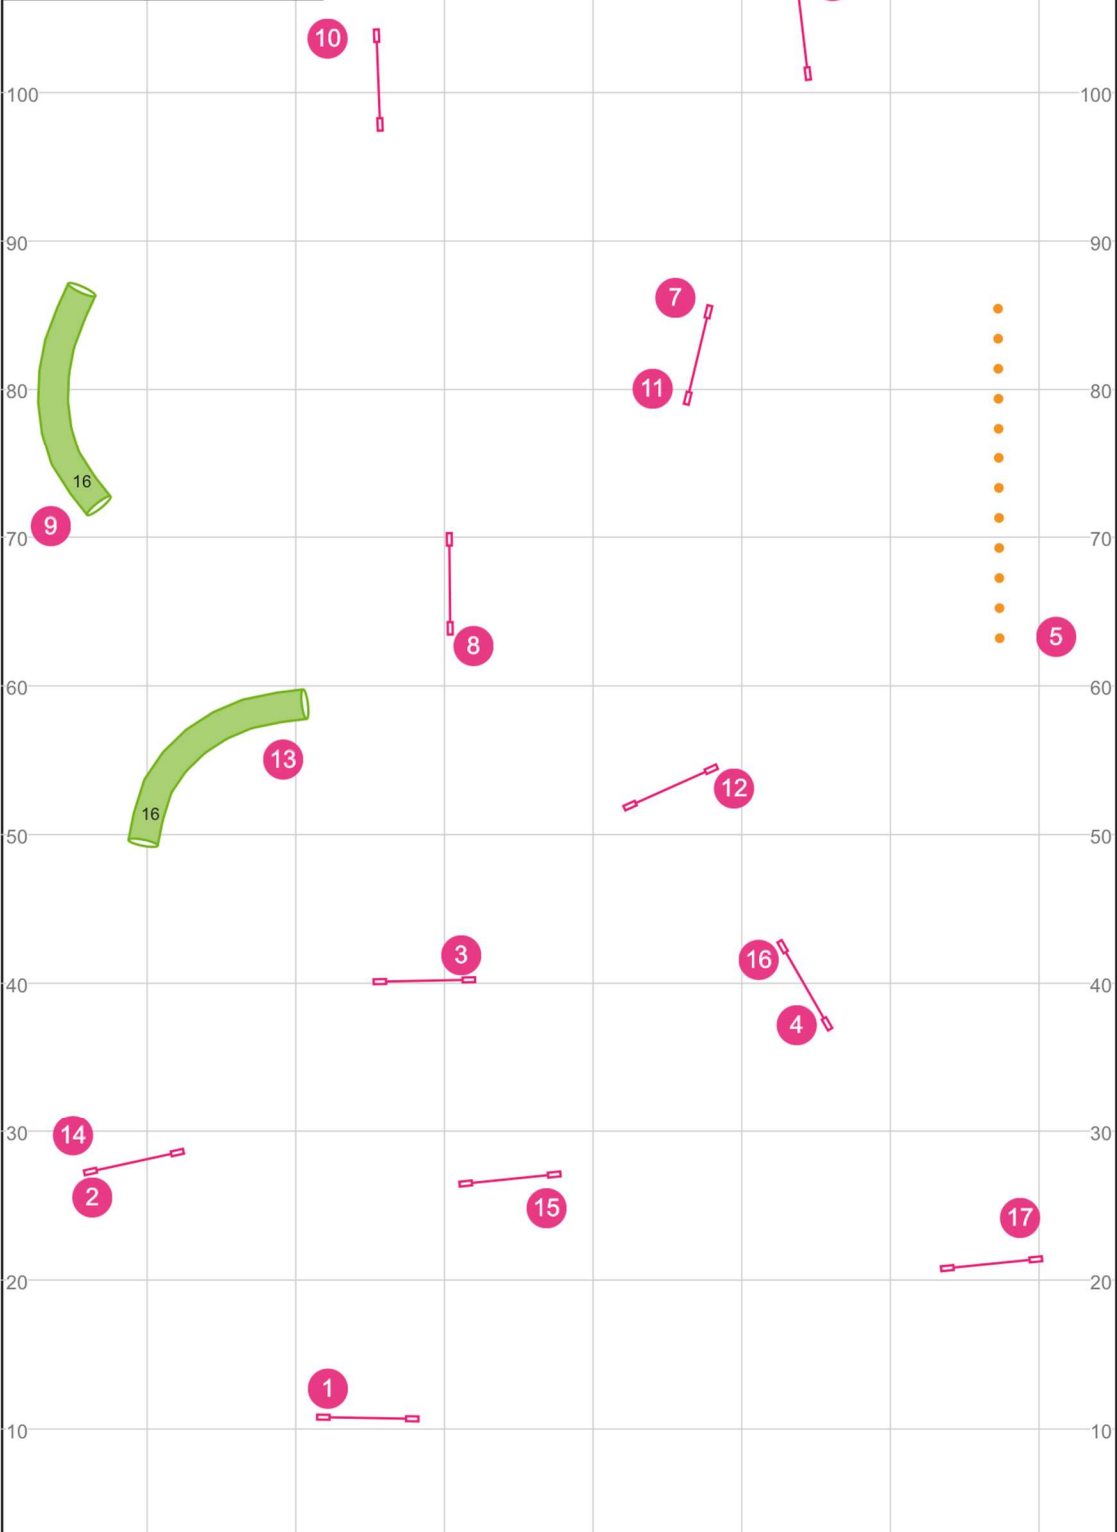

UKI&Senior/Champ Agility
Get Rev'd
Grace Heck
30 Aug 2024

Course map is only an approximation.

indoors on turf.

Path length (ft):675.7

www.smarteragility.com

UKI&Beg/Nov Agility
Get Rev'd
Grace Heck
30 Aug 2024

Course map is only an approximation.

Indoors on turf.

Path length (ft):524.4

www.smarteragility.com

UKI&Open Gamblers
Get Rev'd
Grace Heck
30 Aug 2024

Closing:
- Dark circles 15pts
- Light squares 10pts

Times:
- Opening:25s
- Closing:14s all heights

Indoors on turf.
Electronic timers.
Course map is only an approximation.

Opening:
Everything is bidirectional
- Contact to Contact:NO
- Back to Back Contacts:NO
- Gamble obstacles may be done consecutively for points but dropped bars will negate your gamble
- Finish jump is live and worth 1 pt.

UKI&Senior/Champ Jumping
Get Rev'd
Grace Heck
30 Aug 2024

Course map is only an approximation.

Indoors on turf.

Path length (ft):480.5

www.smarteragility.com

UKI&Beg/Nov Jumping
Get Rev'd
Grace Heck
30 Aug 2024