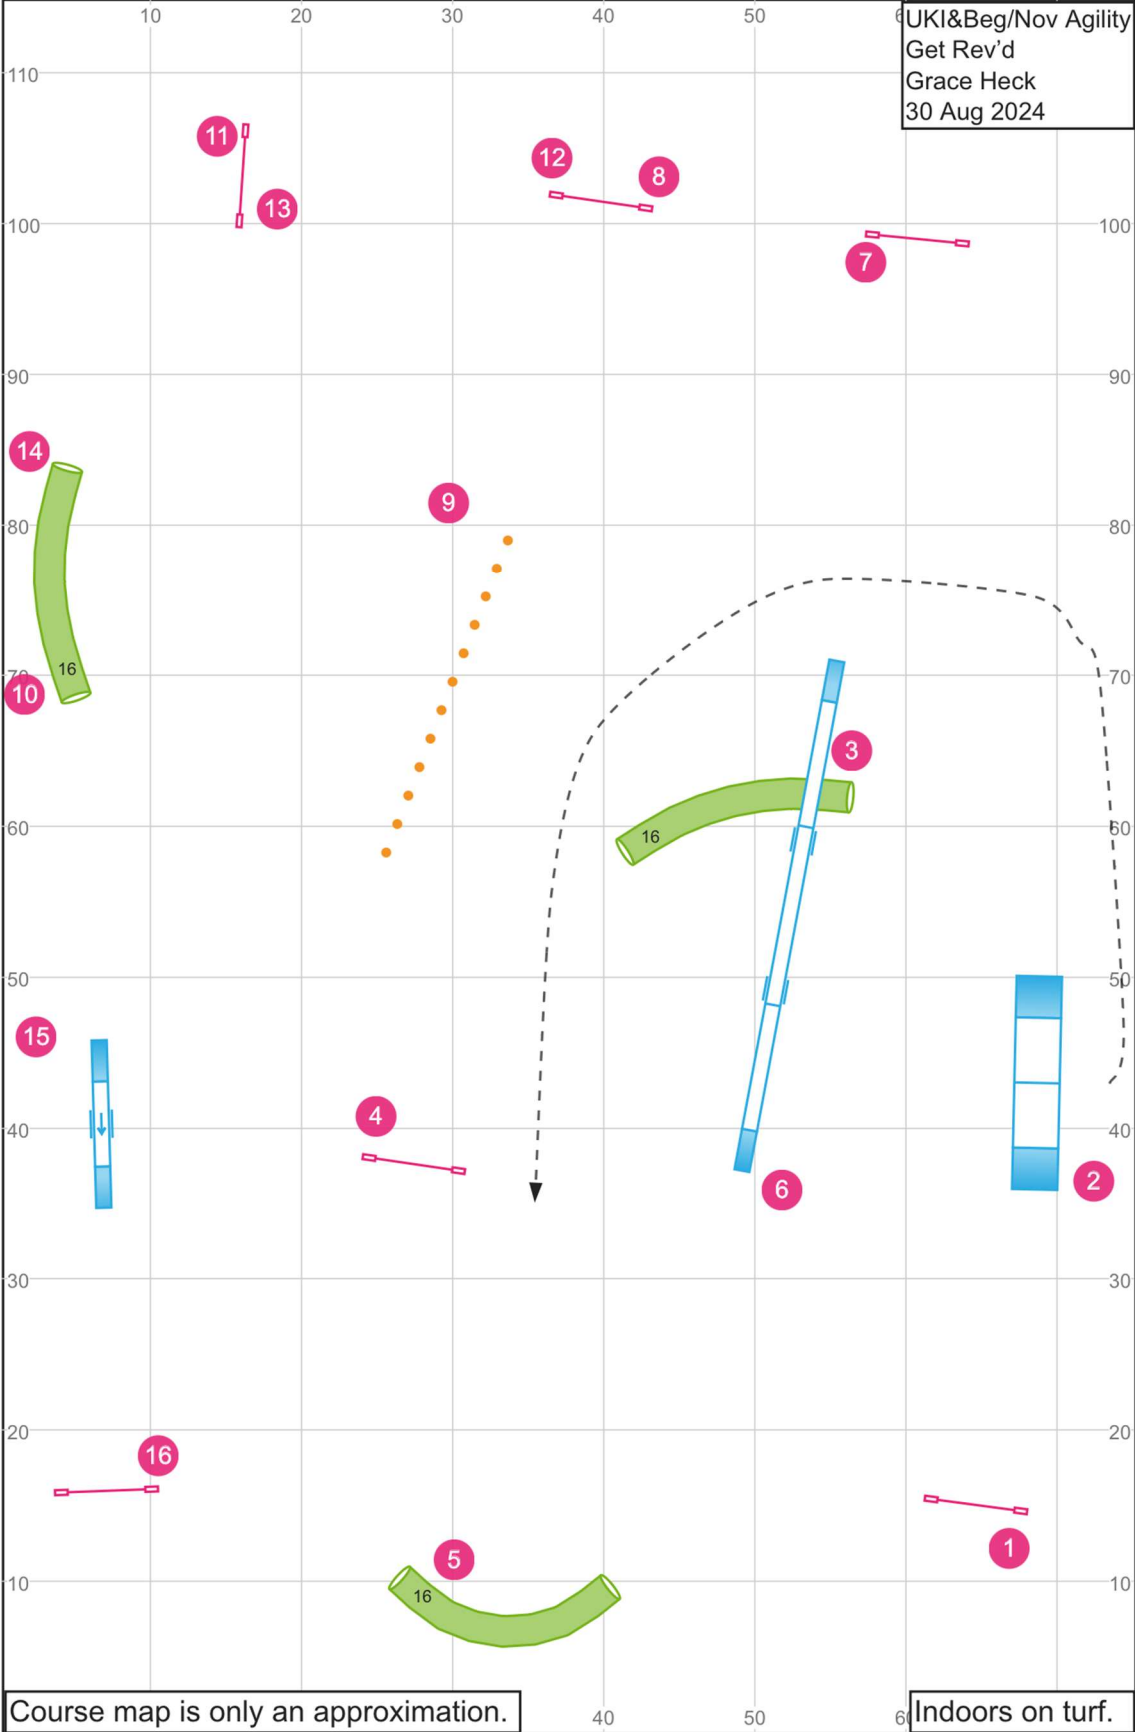

UKI&Senior/Champ Agility
Get Rev'd
Grace Heck
30 Aug 2024

Course map is only an approximation.

indoors on turf.

Path length (ft):675.7

www.smarteragility.com

UKI&Beg/Nov Agility
Get Rev'd
Grace Heck
30 Aug 2024

Course map is only an approximation.

Indoors on turf.

Path length (ft):524.4

www.smarteragility.com

UKI&Open Gamblers
Get Rev'd
Grace Heck
30 Aug 2024

Closing:
- Dark circles 15pts
- Light squares 10pts

Times:
- Opening:25s
- Closing:14s all heights

Indoors on turf.
Electronic timers.
Course map is only an approximation.

Opening:
Everything is bidirectional
- Contact to Contact:NO
- Back to Back Contacts:NO
- Gamble obstacles may be done consecutively for points but dropped bars will negate your gamble
- Finish jump is live and worth 1 pt.

Course map is only an approximation.

Indoors on turf.

Path length (ft):449.1

www.smarteragility.com

Path length (ft):486.6

Path length (ft):473