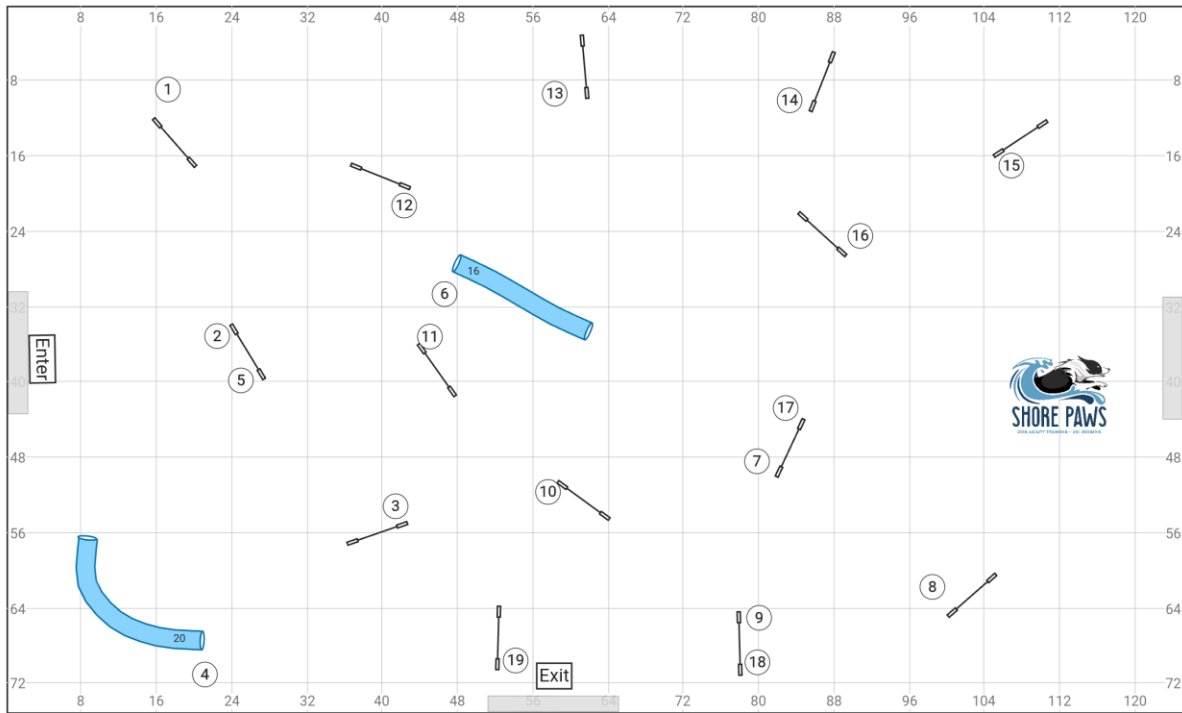

02Hounds of Heck 23 Jun 2023 Kelly Ely Beg/Nov Speedstakes

Course map is an approximation only

www.smarteragility.com
© Shore Paws NJ

03Hounds of Heck 23 Jun 2023 Kelly Ely SR/Champ Speedstakes

Course map is an approximation only