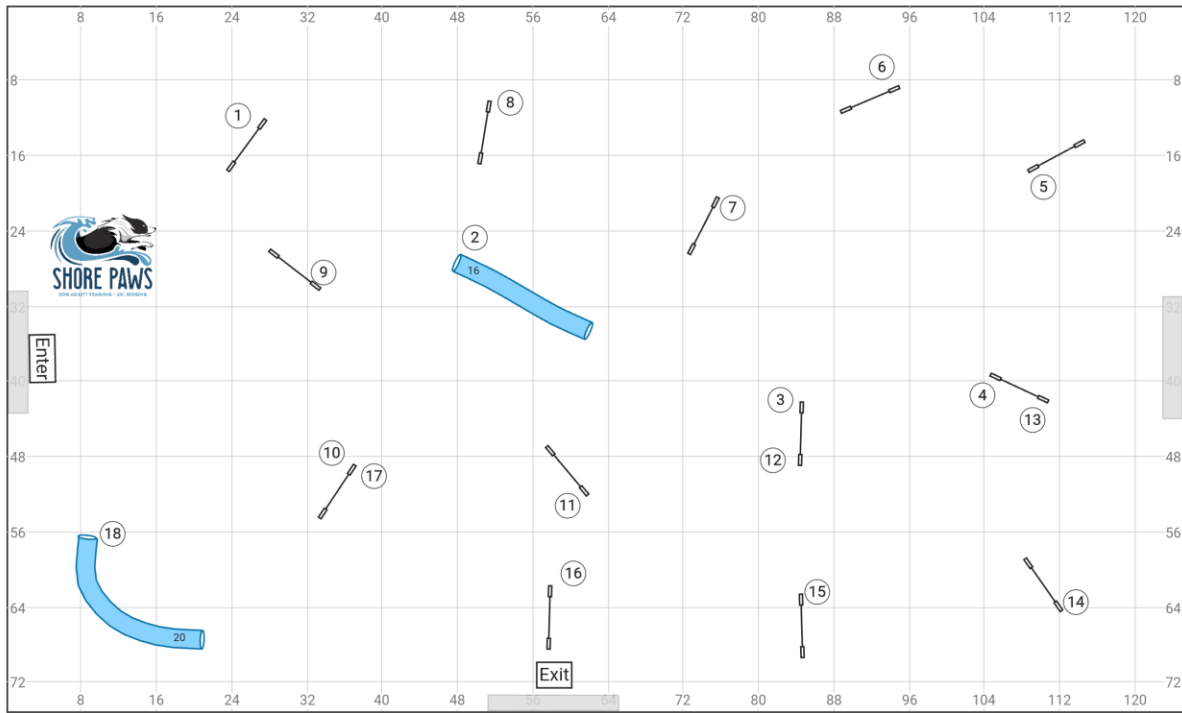

02Hounds of Heck 23 Jun 2023 Kelly Ely Beg/Nov Speedstakes

Course map is an approximation only

www.smarteragility.com
© Shore Paws NJ

03Hounds of Heck 23 Jun 2023 Kelly Ely SR/Champ Speedstakes

Course map is an approximation only

www.smarteragility.com
© Shore Paws NJ