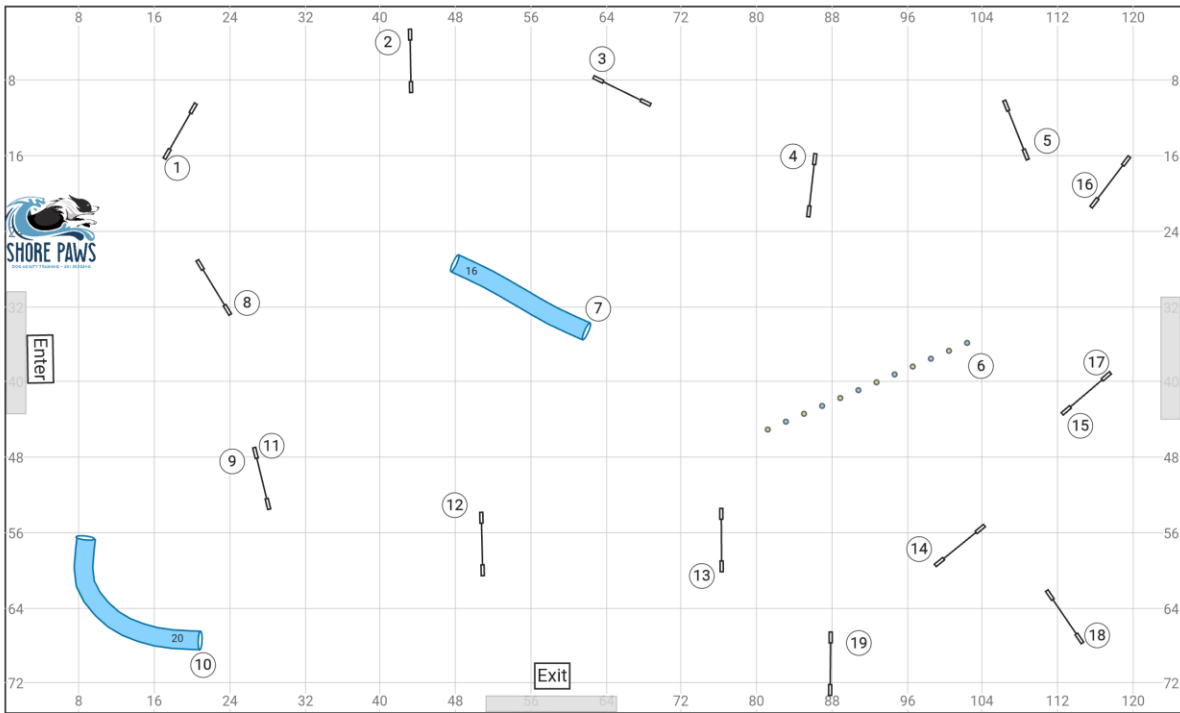

01 Hounds of Heck 23 Jun 2023 Kelly Ely Masters Agility

Course map is an approximation only

www.smarteragility.com
© Shore Paws NJ

04 Hounds of Heck 23 Jun 2023 Kelly Ely Masters Jumping

Course map is an approximation only