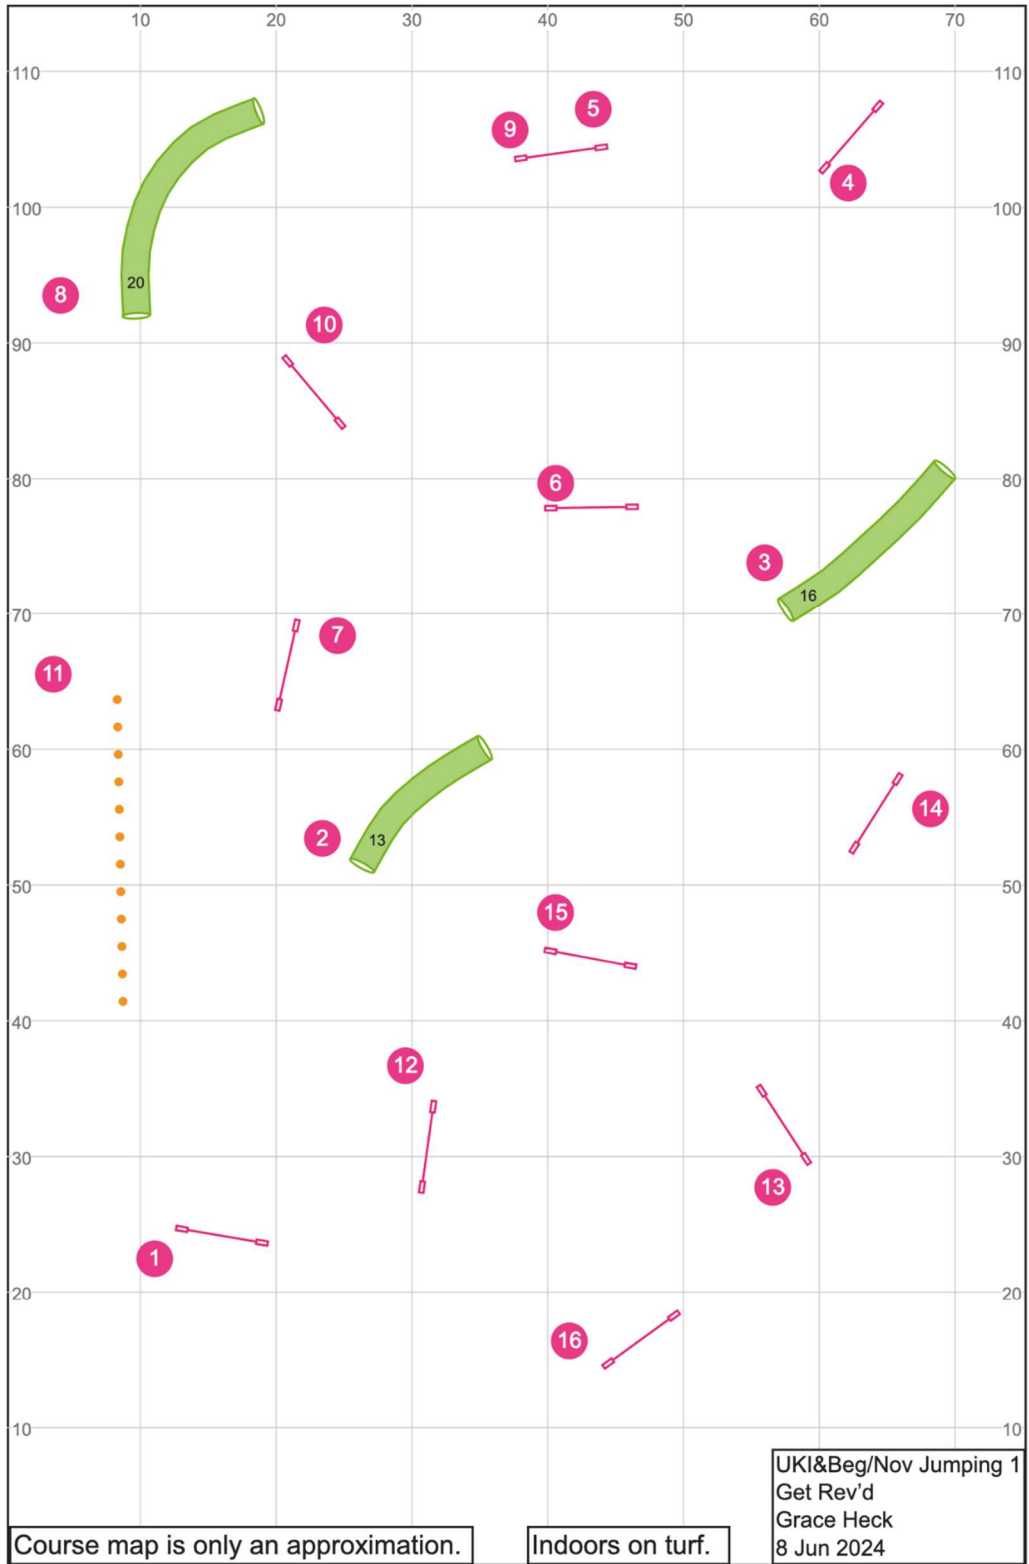

UKI&Senior/Champ Agility 1  
 Get Rev'd  
 Grace Heck  
 8 Jun 2024

Course map is only an approximation.

Indoors on turf.

Path length (ft):610.4

[www.smarteragility.com](http://www.smarteragility.com)

Path length (ft):549.2

UKI&Senior/Champ Agility 2  
Get Rev'd  
Grace Heck  
8 Jun 2024

Course map is only an approximation.

Indoors on turf.

Path length (ft):575

[www.smarteragility.com](http://www.smarteragility.com)

Path length (ft):506.8

[www.smarteragility.com](http://www.smarteragility.com)

Path length (ft):558.9

Path length (ft):475.8

[www.smarteragility.com](http://www.smarteragility.com)

Path length (ft):625.6

[www.smarteragility.com](http://www.smarteragility.com)

Course map is only an approximation.

Indoors on turf.

UKI&Beg/Nov Jumping 2  
 Get Rev'd  
 Grace Heck  
 8 Jun 2024

Path length (ft):503.1

[www.smarteragility.com](http://www.smarteragility.com)

Path length (ft):554.6