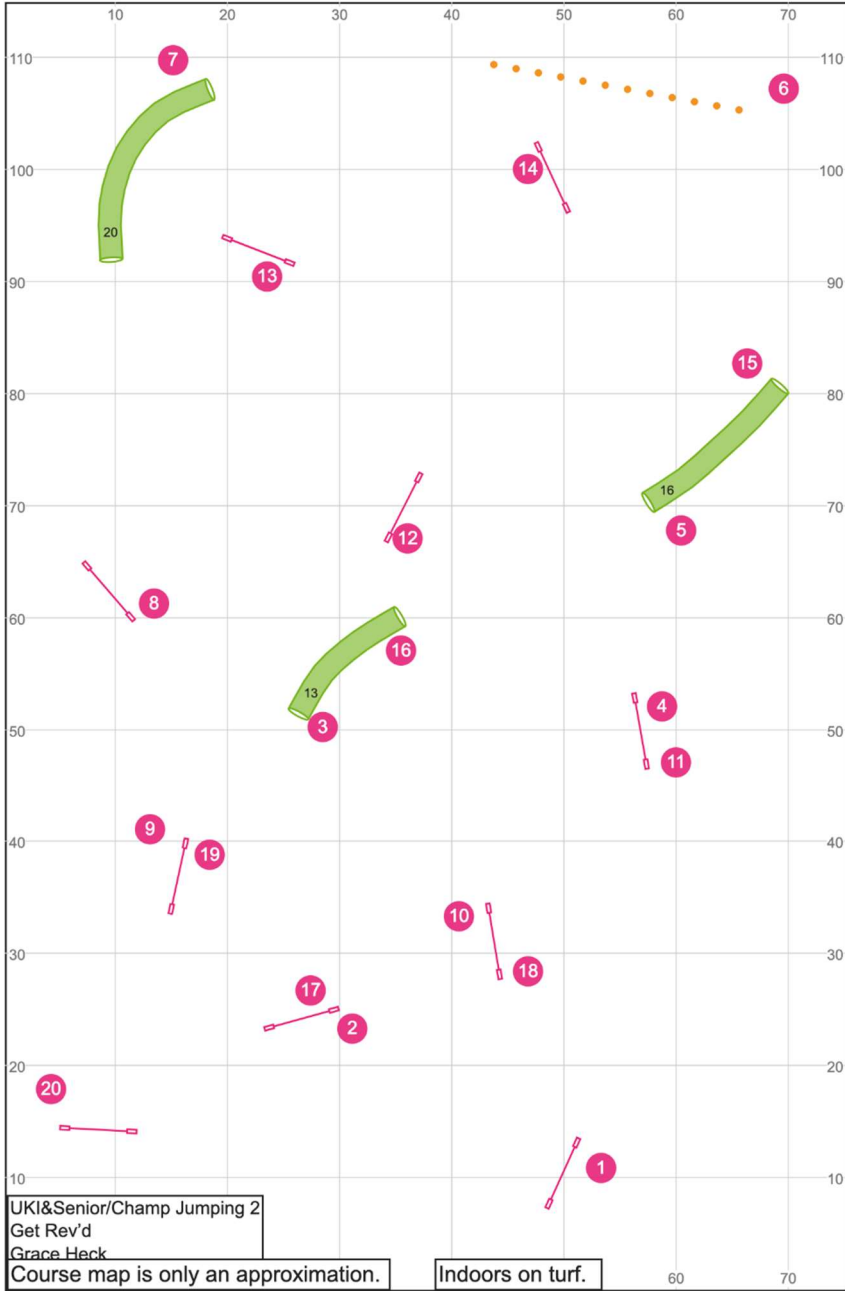

UKI&Senior/Champ Agility 1  
 Get Rev'd  
 Grace Heck  
 8 Jun 2024

Course map is only an approximation.

Indoors on turf.

Path length (ft):610.4

[www.smarteragility.com](http://www.smarteragility.com)

Path length (ft):549.2

UKI&Senior/Champ Agility 2  
Get Rev'd  
Grace Heck  
8 Jun 2024

Course map is only an approximation.

Indoors on turf.

Path length (ft):575

[www.smarteragility.com](http://www.smarteragility.com)

Path length (ft):506.8

[www.smarteragility.com](http://www.smarteragility.com)

Path length (ft):558.9

Path length (ft):475.8

[www.smarteragility.com](http://www.smarteragility.com)

Path length (ft):625.6

[www.smarteragility.com](http://www.smarteragility.com)

Course map is only an approximation.

Indoors on turf.

UKI&Beg/Nov Jumping 2  
 Get Rev'd  
 Grace Heck  
 8 Jun 2024

Path length (ft):503.1

[www.smarteragility.com](http://www.smarteragility.com)

Path length (ft):554.6