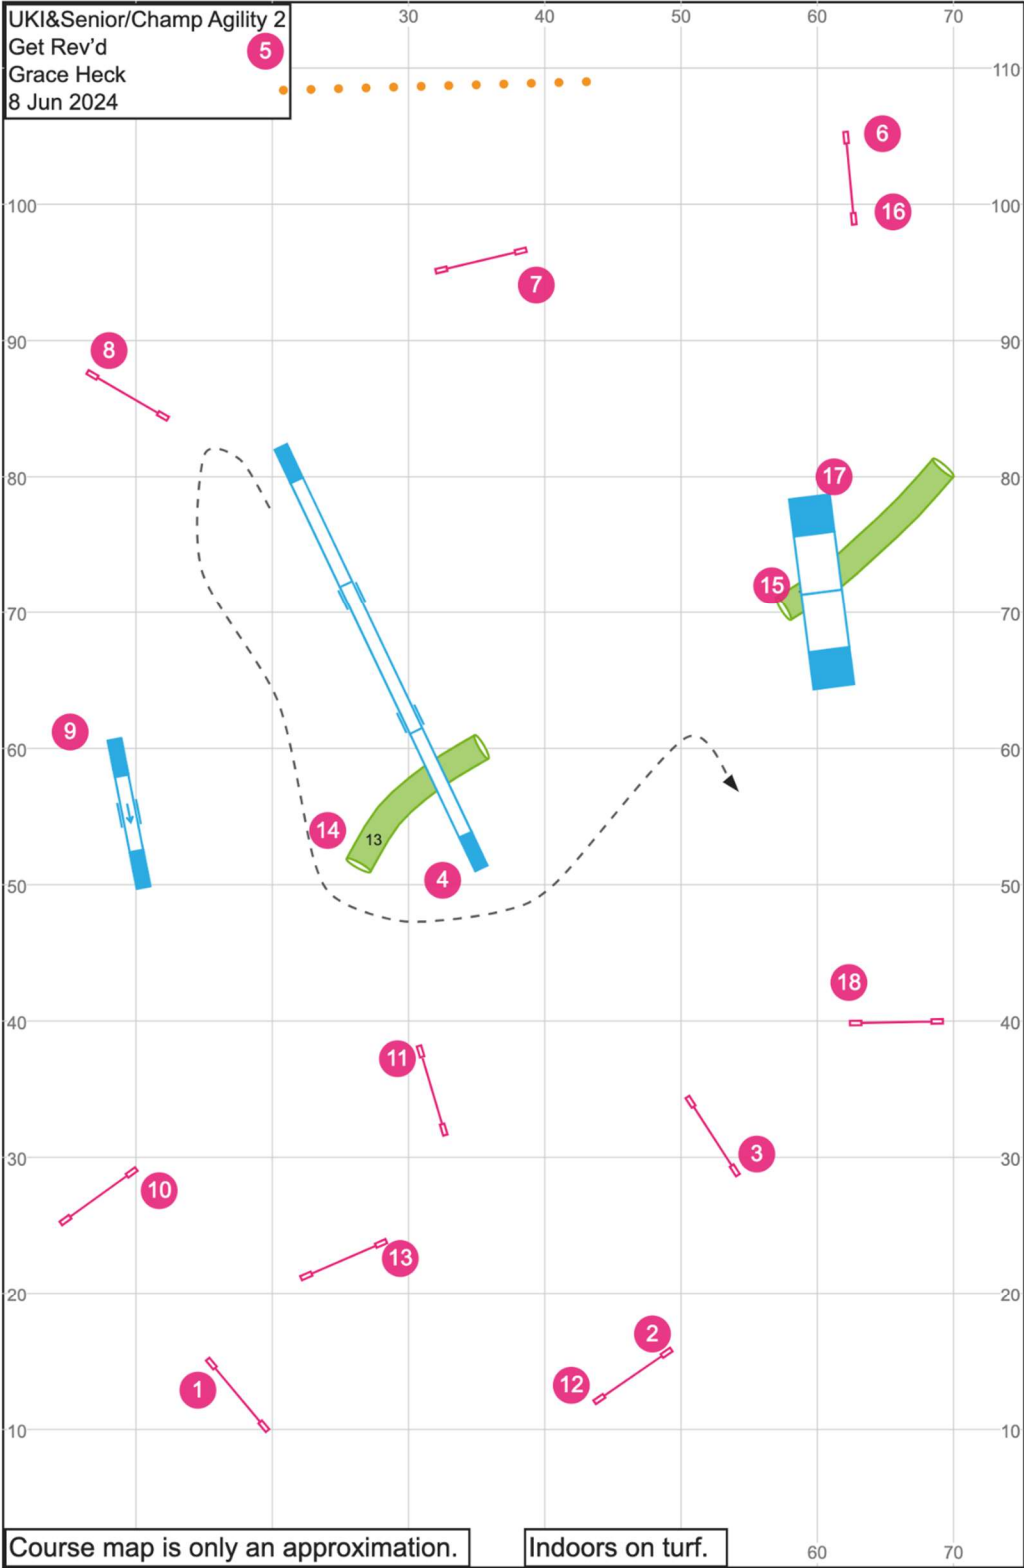

UKI&Senior/Champ Agility 1  
 Get Rev'd  
 Grace Heck  
 8 Jun 2024

Course map is only an approximation.

Indoors on turf.

Path length (ft):610.4

[www.smarteragility.com](http://www.smarteragility.com)

Path length (ft):549.2

UKI&Senior/Champ Agility 2  
Get Rev'd  
Grace Heck  
8 Jun 2024

Course map is only an approximation.

Indoors on turf.

Path length (ft):575

[www.smarteragility.com](http://www.smarteragility.com)

Path length (ft):506.8

[www.smarteragility.com](http://www.smarteragility.com)

Path length (ft):558.9

Path length (ft):475.8

[www.smarteragility.com](http://www.smarteragility.com)

Path length (ft):625.6

[www.smarteragility.com](http://www.smarteragility.com)

Course map is only an approximation.

Indoors on turf.

UKI&Beg/Nov Jumping 2  
 Get Rev'd  
 Grace Heck  
 8 Jun 2024

Path length (ft):503.1

[www.smarteragility.com](http://www.smarteragility.com)

Path length (ft):554.6