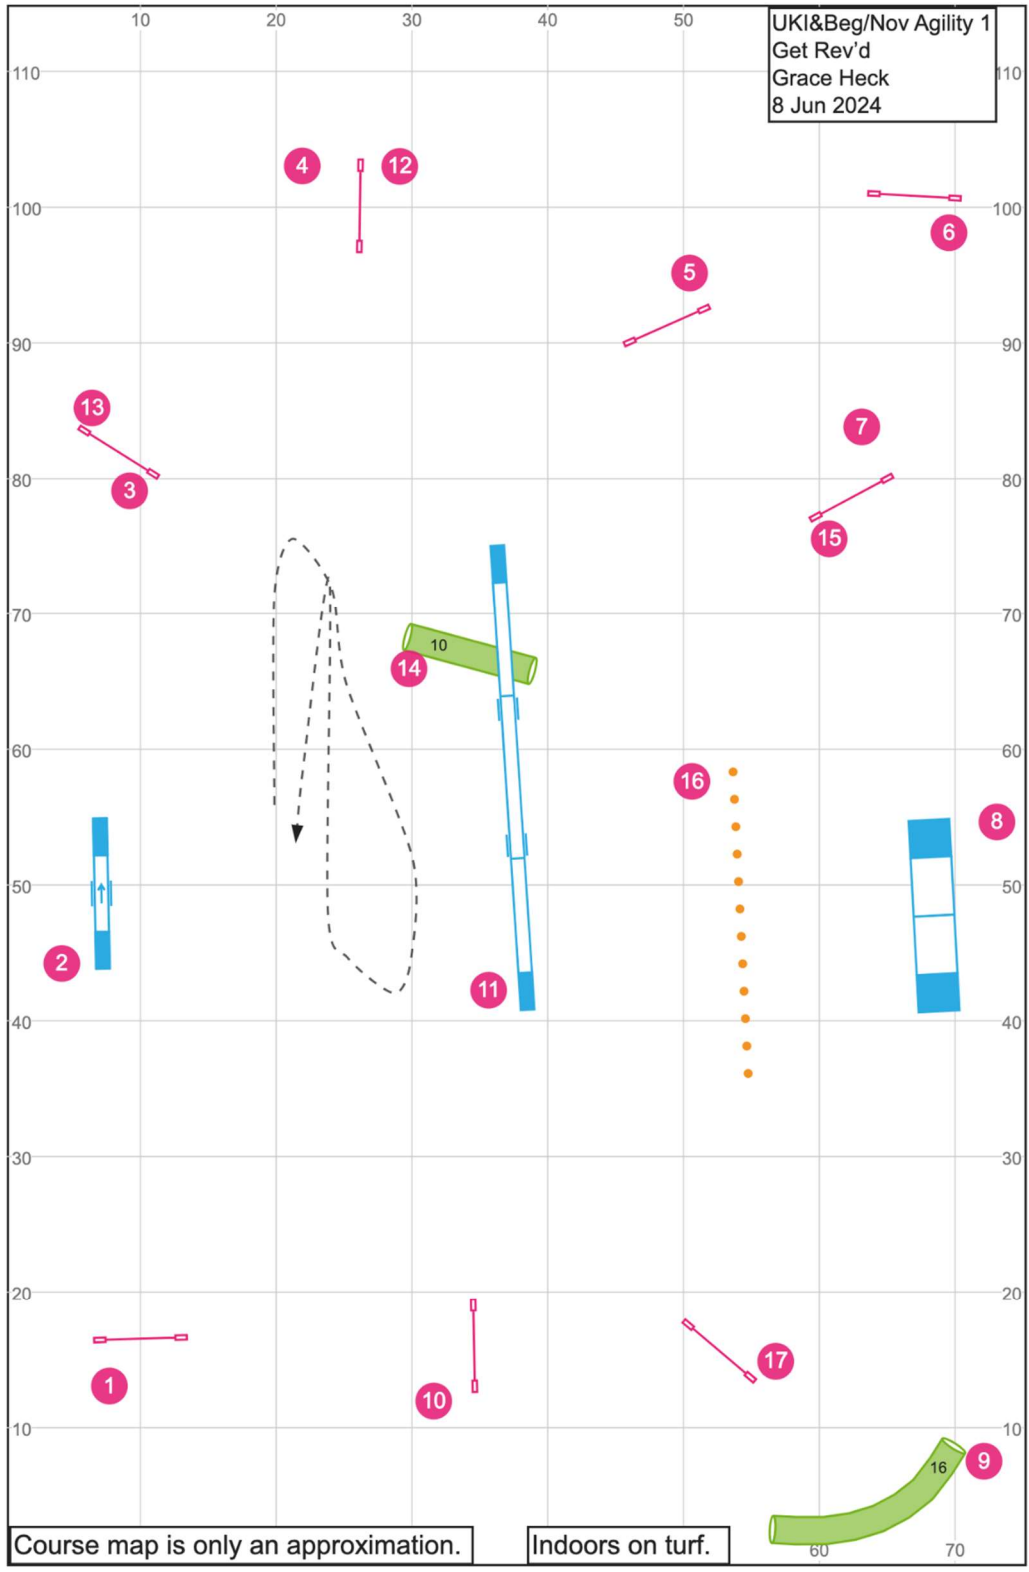

UKI&Senior/Champ Agility 1  
 Get Rev'd  
 Grace Heck  
 8 Jun 2024

Course map is only an approximation.

Indoors on turf.

Path length (ft):610.4

[www.smarteragility.com](http://www.smarteragility.com)

Path length (ft):549.2

UKI&Senior/Champ Agility 2  
Get Rev'd  
Grace Heck  
8 Jun 2024

Course map is only an approximation.

Indoors on turf.

Path length (ft):575

[www.smarteragility.com](http://www.smarteragility.com)

Path length (ft):506.8

[www.smarteragility.com](http://www.smarteragility.com)

Path length (ft):558.9

Path length (ft):475.8

[www.smarteragility.com](http://www.smarteragility.com)

Path length (ft):625.6

[www.smarteragility.com](http://www.smarteragility.com)

Course map is only an approximation.

Indoors on turf.

UKI&Beg/Nov Jumping 2  
 Get Rev'd  
 Grace Heck  
 8 Jun 2024

Path length (ft):503.1

[www.smarteragility.com](http://www.smarteragility.com)

Path length (ft):554.6