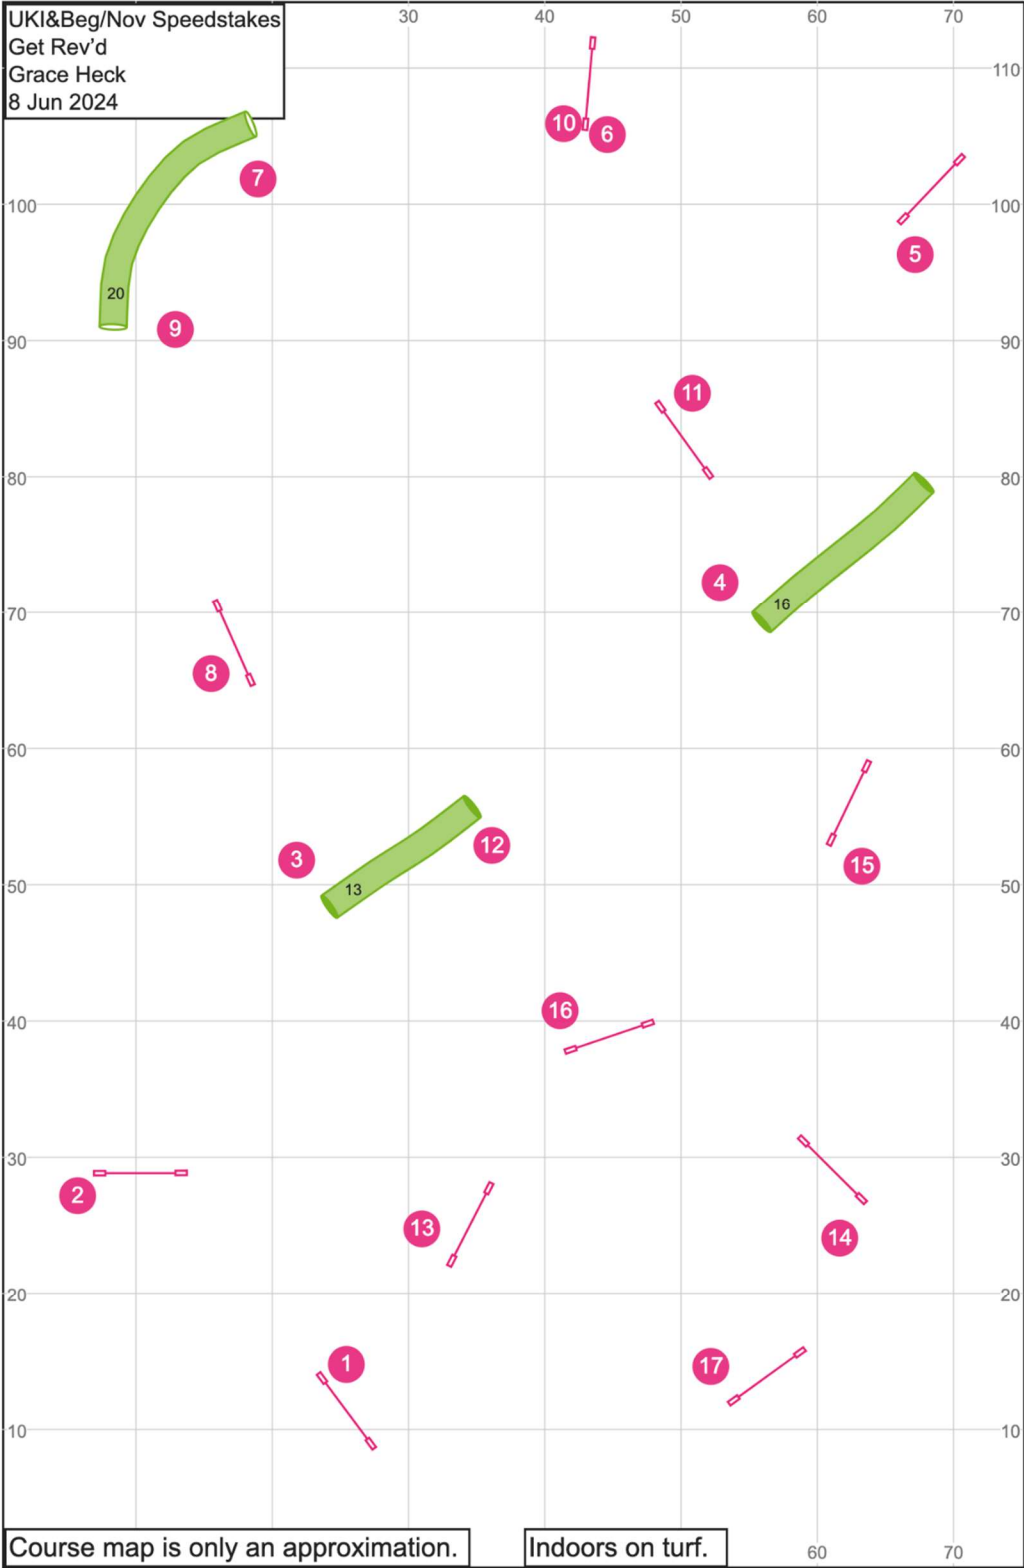

UKI&Senior/Champ Agility 2  
Get Rev'd  
Grace Heck  
8 Jun 2024

Course map is only an approximation.

Indoors on turf.

Path length (ft):575

[www.smarteragility.com](http://www.smarteragility.com)

Path length (ft):506.8

[www.smarteragility.com](http://www.smarteragility.com)

Path length (ft):558.9

Path length (ft):475.8

[www.smarteragility.com](http://www.smarteragility.com)

Path length (ft):625.6

[www.smarteragility.com](http://www.smarteragility.com)

Course map is only an approximation.

Indoors on turf.

UKI&Beg/Nov Jumping 2  
 Get Rev'd  
 Grace Heck  
 8 Jun 2024

Path length (ft):503.1

[www.smarteragility.com](http://www.smarteragility.com)

Path length (ft):554.6

[www.smarteragility.com](http://www.smarteragility.com)

UKI&Beg/Nov Speedstakes  
Get Rev'd  
Grace Heck  
8 Jun 2024

Path length (ft):512.4

[www.smarteragility.com](http://www.smarteragility.com)