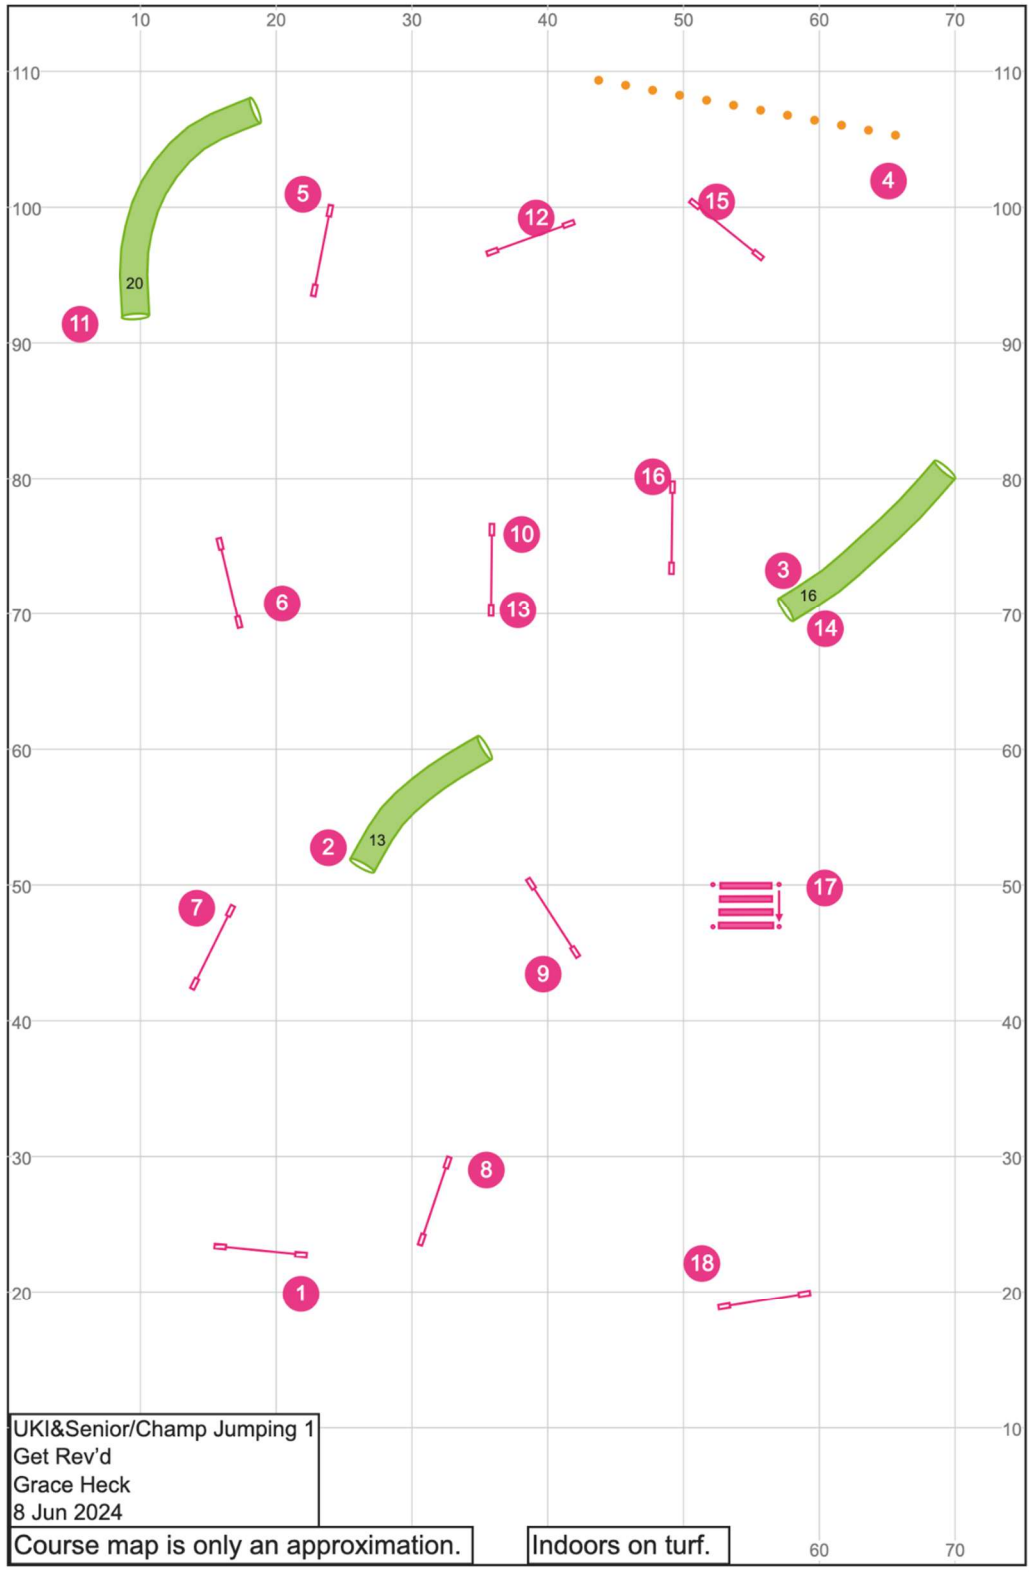

UKI&Senior/Champ Agility 1  
 Get Rev'd  
 Grace Heck  
 8 Jun 2024

Course map is only an approximation.

Indoors on turf.

Path length (ft):610.4

[www.smarteragility.com](http://www.smarteragility.com)

Path length (ft):549.2

UKI&Senior/Champ Agility 2  
Get Rev'd  
Grace Heck  
8 Jun 2024

Course map is only an approximation.

Indoors on turf.

Path length (ft):575

[www.smarteragility.com](http://www.smarteragility.com)

Path length (ft):506.8

[www.smarteragility.com](http://www.smarteragility.com)

Path length (ft):558.9

Path length (ft):475.8

[www.smarteragility.com](http://www.smarteragility.com)

Path length (ft):625.6

[www.smarteragility.com](http://www.smarteragility.com)

Course map is only an approximation.

Indoors on turf.

UKI&Beg/Nov Jumping 2  
 Get Rev'd  
 Grace Heck  
 8 Jun 2024

Path length (ft):503.1

[www.smarteragility.com](http://www.smarteragility.com)

Path length (ft):554.6