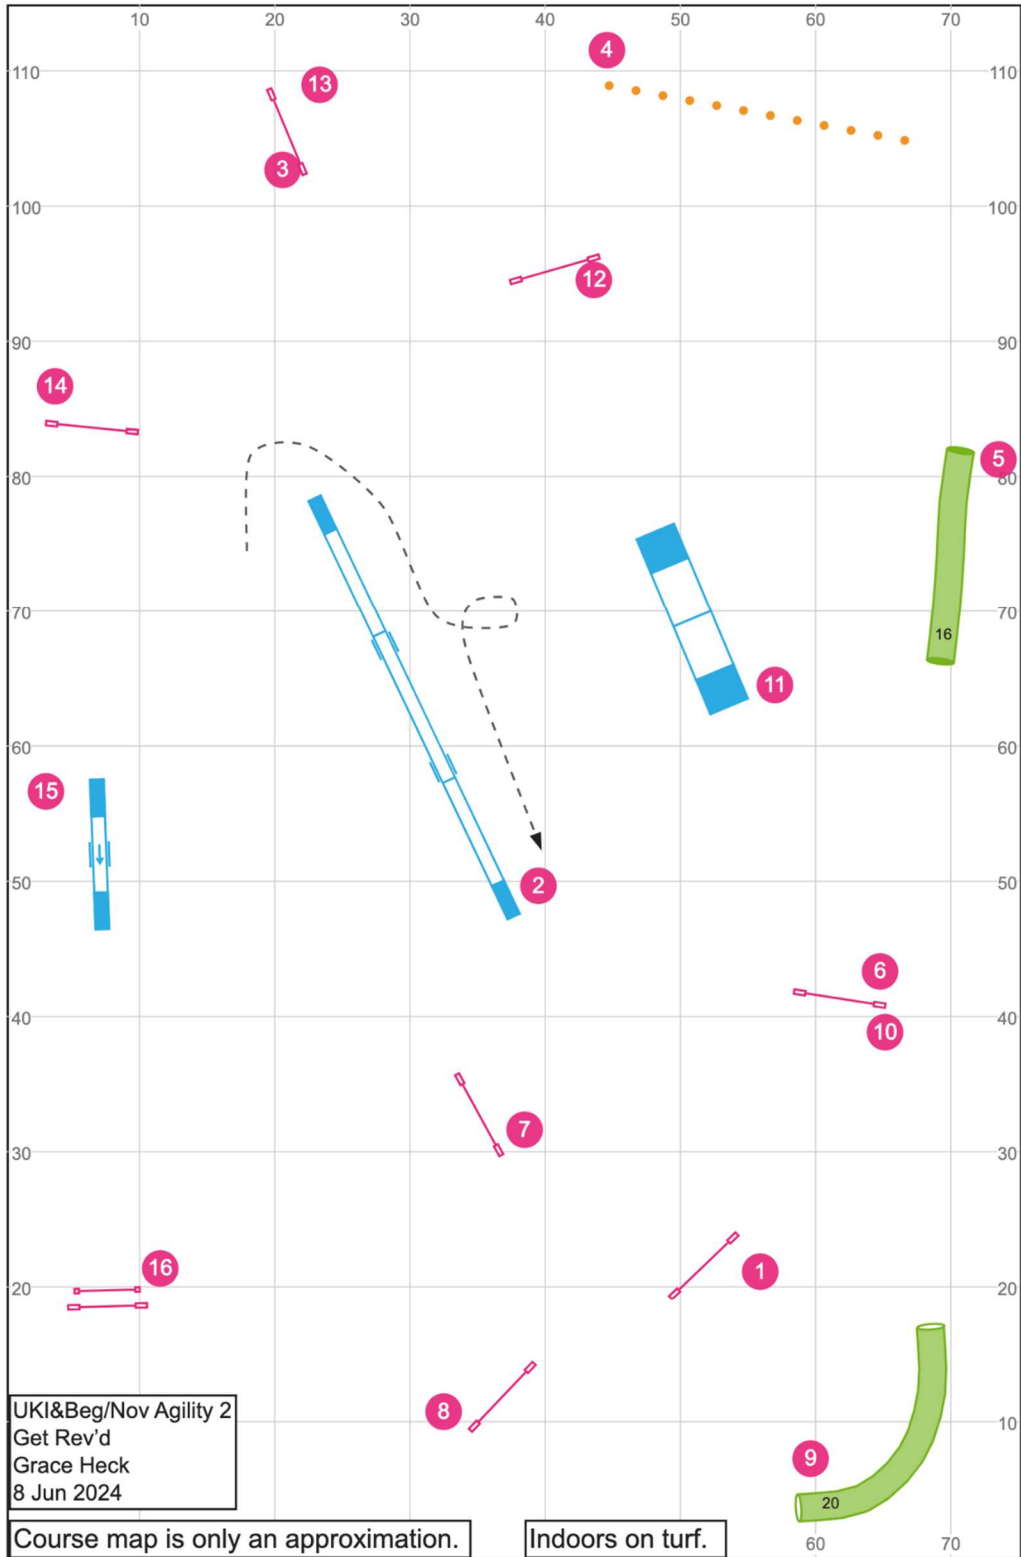

UKI&Senior/Champ Agility 1  
 Get Rev'd  
 Grace Heck  
 8 Jun 2024

Course map is only an approximation.

Indoors on turf.

Path length (ft):610.4

[www.smarteragility.com](http://www.smarteragility.com)

Path length (ft):549.2

UKI&Senior/Champ Agility 2  
Get Rev'd  
Grace Heck  
8 Jun 2024

Course map is only an approximation.

Indoors on turf.

Path length (ft):575

[www.smarteragility.com](http://www.smarteragility.com)

Path length (ft):506.8

[www.smarteragility.com](http://www.smarteragility.com)

Path length (ft):558.9

Path length (ft):475.8

[www.smarteragility.com](http://www.smarteragility.com)

Path length (ft):625.6

[www.smarteragility.com](http://www.smarteragility.com)

Course map is only an approximation.

Indoors on turf.

UKI&Beg/Nov Jumping 2  
 Get Rev'd  
 Grace Heck  
 8 Jun 2024

Path length (ft):503.1

[www.smarteragility.com](http://www.smarteragility.com)

Path length (ft):554.6