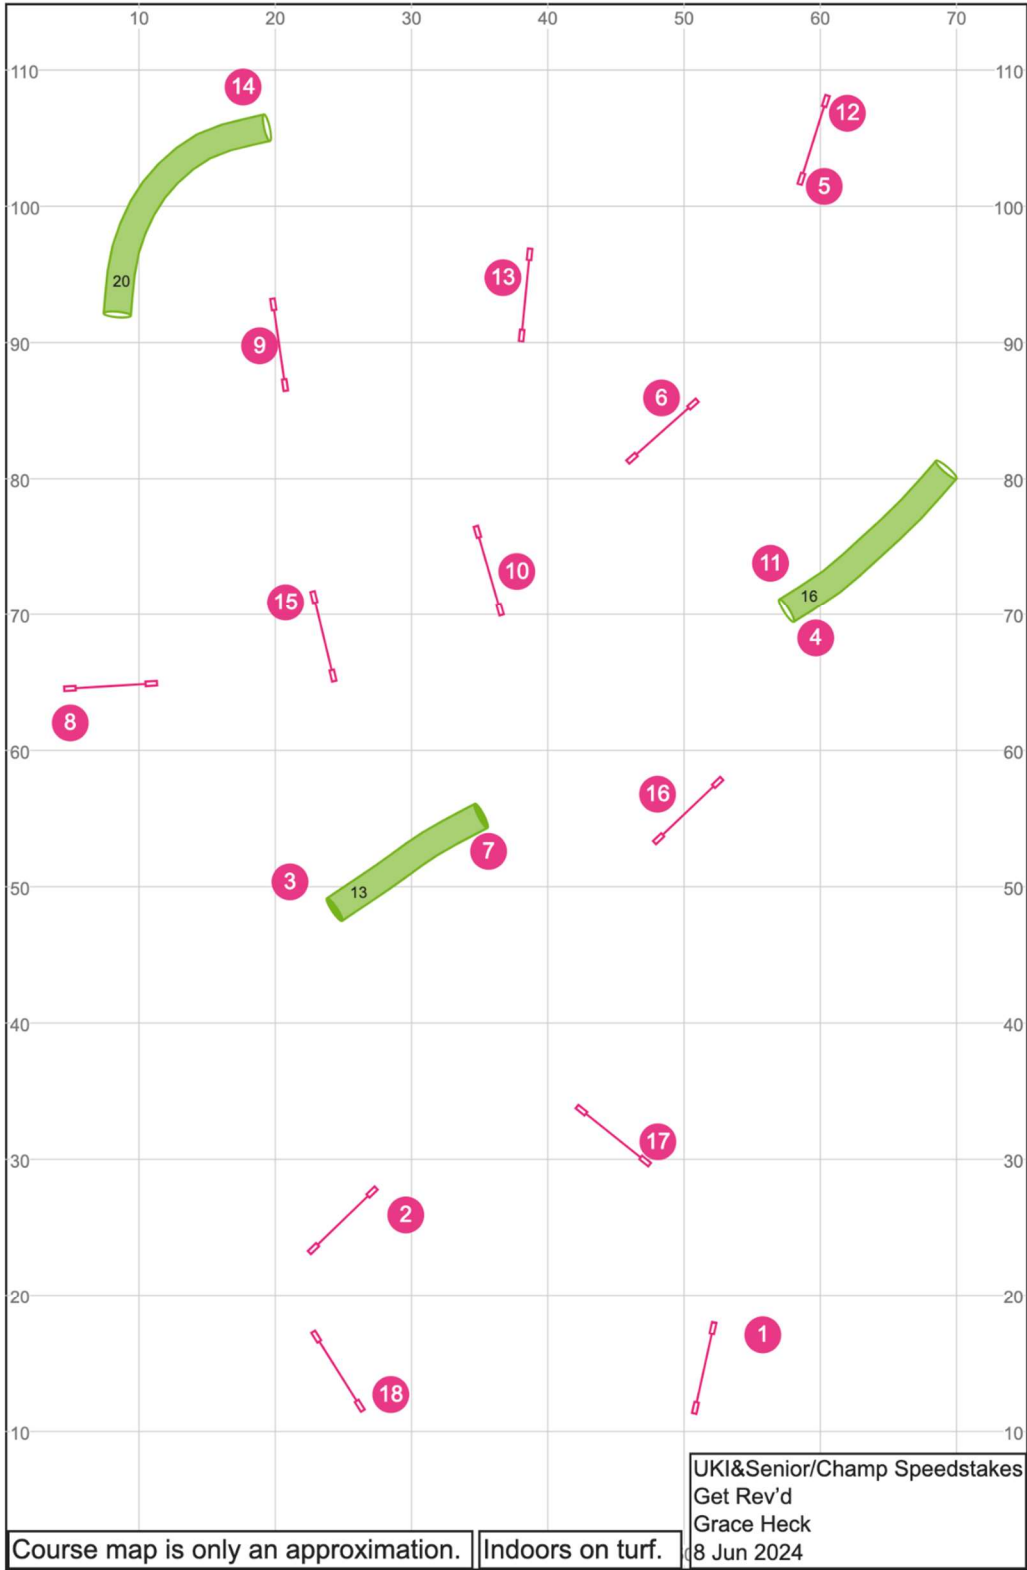

UKI&Senior/Champ Agility 2  
Get Rev'd  
Grace Heck  
8 Jun 2024

Course map is only an approximation.

Indoors on turf.

Path length (ft):575

[www.smarteragility.com](http://www.smarteragility.com)

Path length (ft):506.8

[www.smarteragility.com](http://www.smarteragility.com)

Path length (ft):558.9

Path length (ft):475.8

[www.smarteragility.com](http://www.smarteragility.com)

Path length (ft):625.6

[www.smarteragility.com](http://www.smarteragility.com)

Course map is only an approximation.

Indoors on turf.

UKI&Beg/Nov Jumping 2  
 Get Rev'd  
 Grace Heck  
 8 Jun 2024

Path length (ft):503.1

[www.smarteragility.com](http://www.smarteragility.com)

Path length (ft):554.6

[www.smarteragility.com](http://www.smarteragility.com)

UKI&Beg/Nov Speedstakes  
Get Rev'd  
Grace Heck  
8 Jun 2024

Path length (ft):512.4

[www.smarteragility.com](http://www.smarteragility.com)