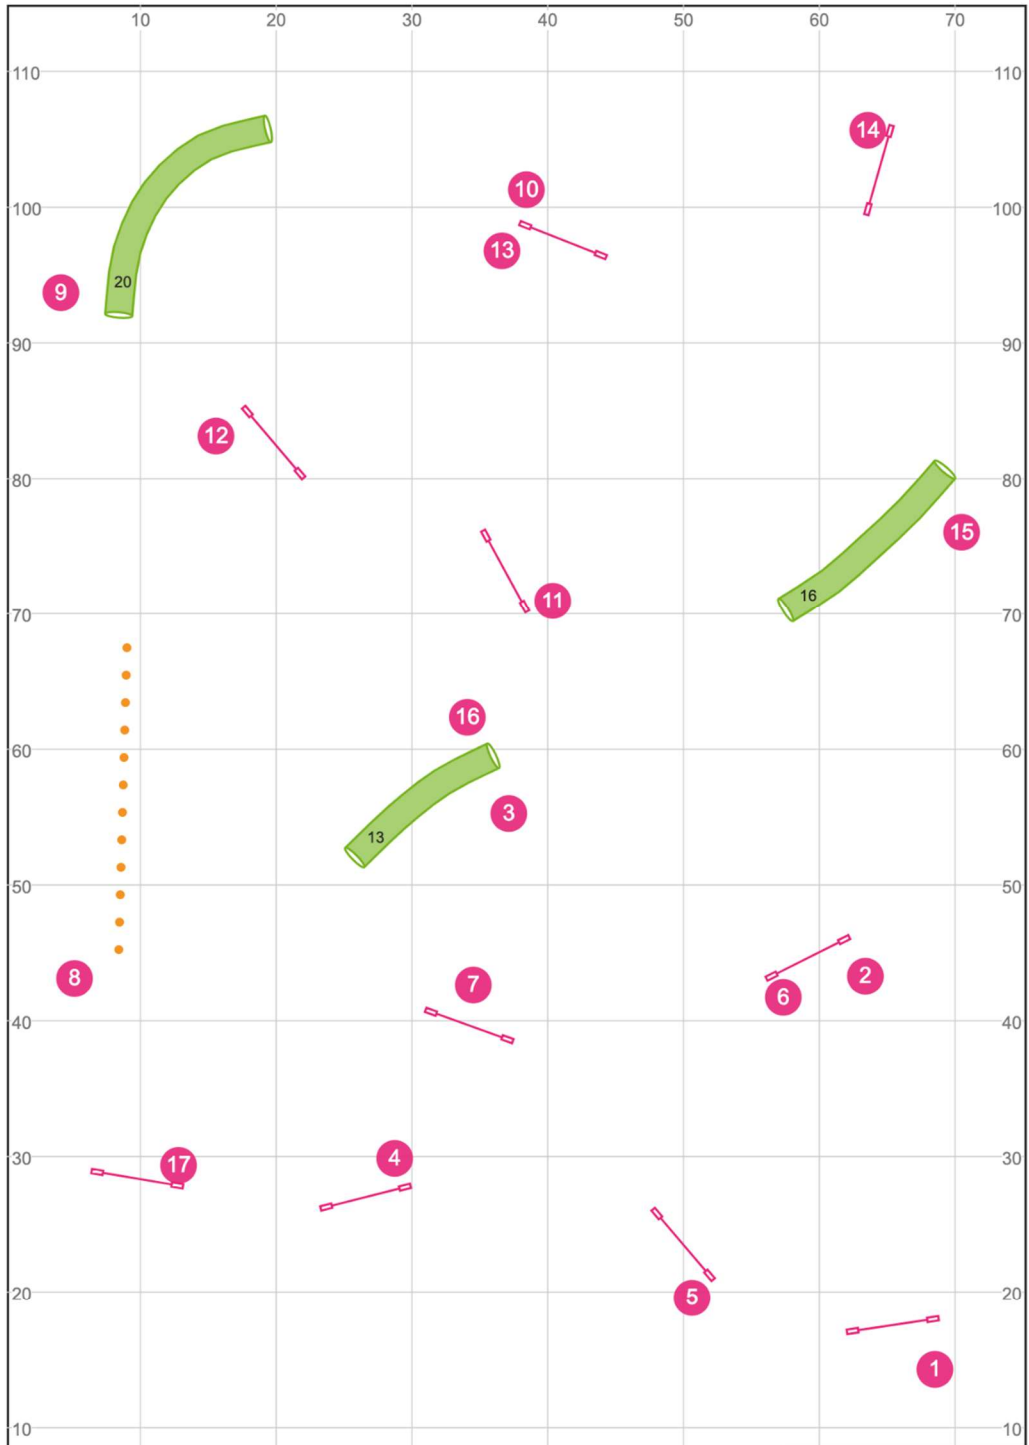

UKI&Senior/Champ Agility 1  
 Get Rev'd  
 Grace Heck  
 8 Jun 2024

Course map is only an approximation.

Indoors on turf.

Path length (ft):610.4

[www.smarteragility.com](http://www.smarteragility.com)

Path length (ft):549.2

UKI&Senior/Champ Agility 2  
Get Rev'd  
Grace Heck  
8 Jun 2024

Course map is only an approximation.

Indoors on turf.

Path length (ft):575

[www.smarteragility.com](http://www.smarteragility.com)

Path length (ft):506.8

[www.smarteragility.com](http://www.smarteragility.com)

Path length (ft):558.9

Path length (ft):475.8

[www.smarteragility.com](http://www.smarteragility.com)

Path length (ft):625.6

[www.smarteragility.com](http://www.smarteragility.com)

Course map is only an approximation.

Indoors on turf.

UKI&Beg/Nov Jumping 2  
 Get Rev'd  
 Grace Heck  
 8 Jun 2024

Path length (ft):503.1

[www.smarteragility.com](http://www.smarteragility.com)

Path length (ft):554.6