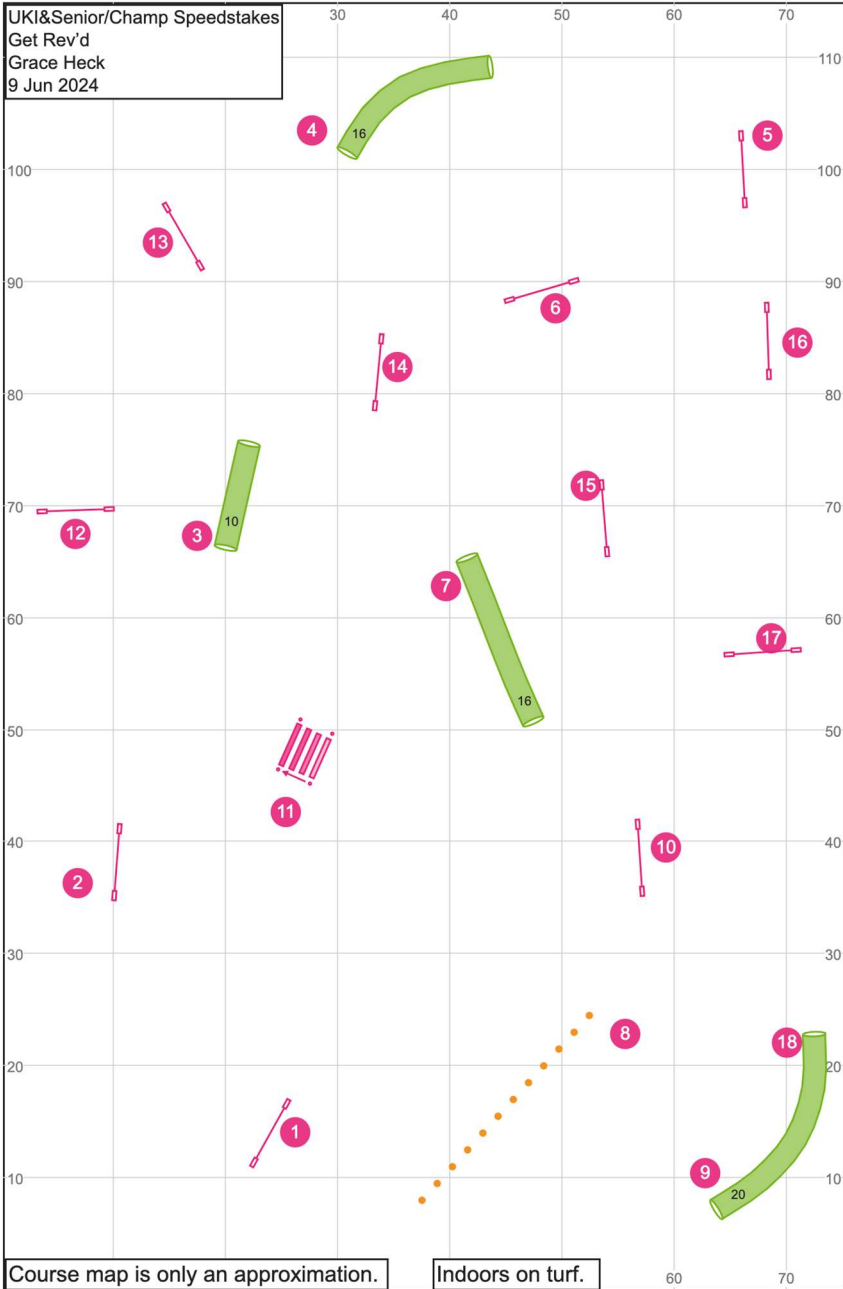

UKI&Senior/Champ Speedstakes  
Get Rev'd  
Grace Heck  
9 Jun 2024

Path length (ft):585.1

[www.smarteragility.com](http://www.smarteragility.com)

Path length (ft):686.7

[www.smarteragility.com](http://www.smarteragility.com)