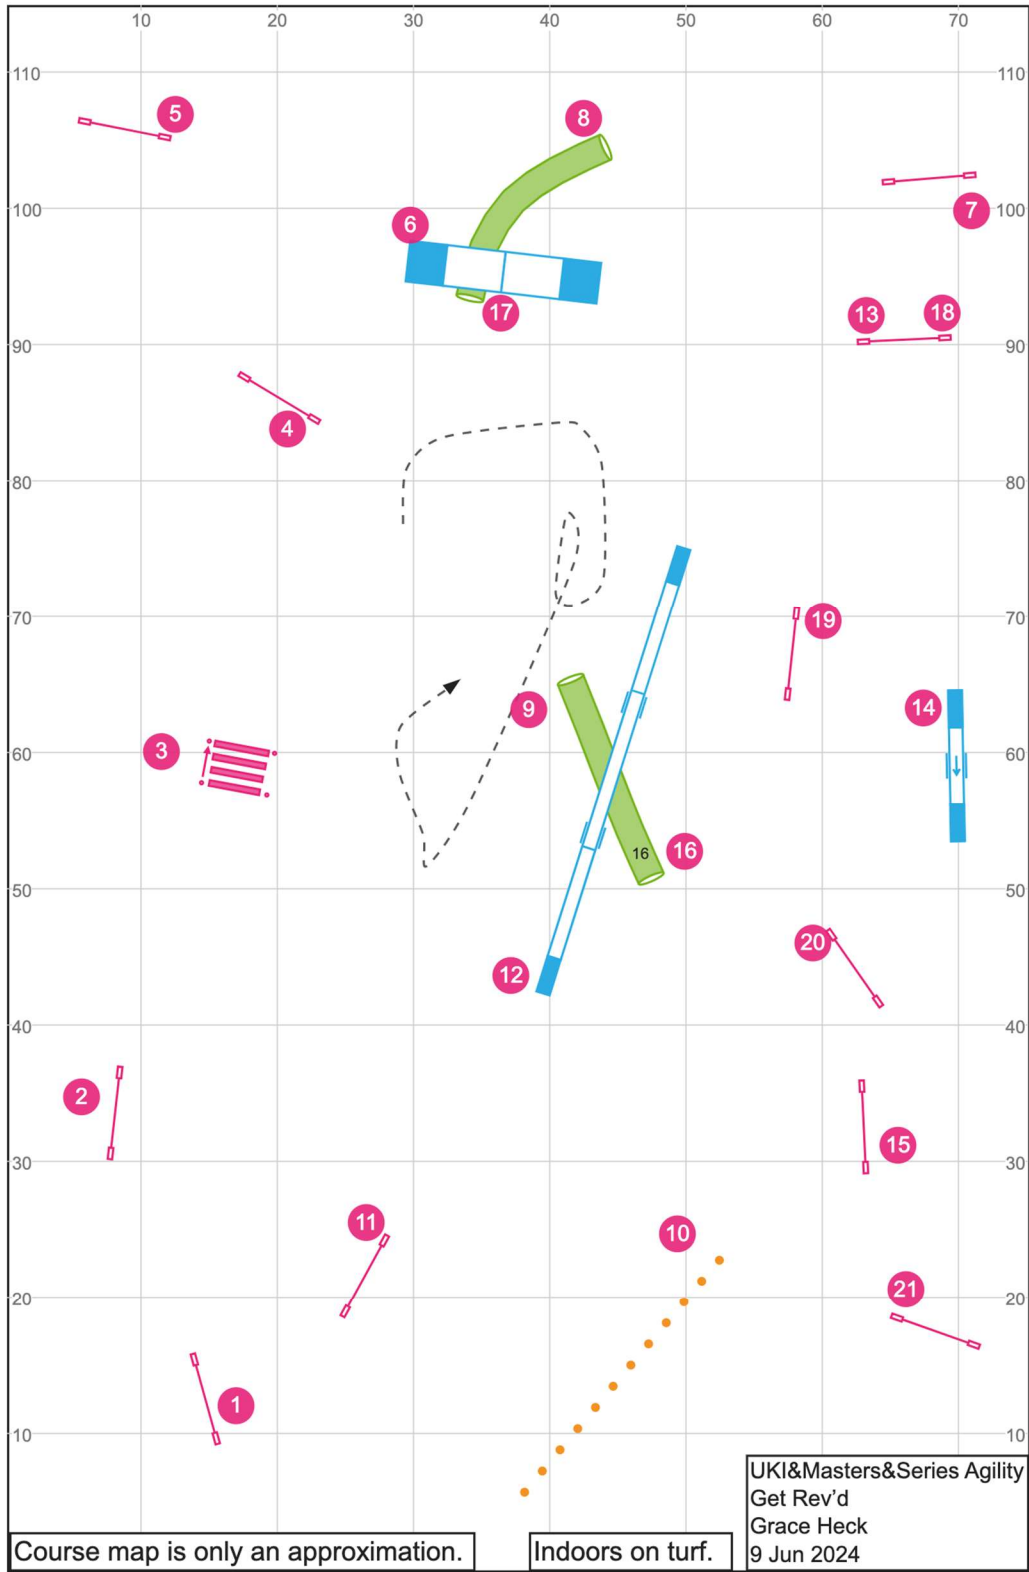

UKI&Senior/Champ Speedstakes  
Get Rev'd  
Grace Heck  
9 Jun 2024

Path length (ft):585.1

[www.smarteragility.com](http://www.smarteragility.com)

Path length (ft):686.7

[www.smarteragility.com](http://www.smarteragility.com)