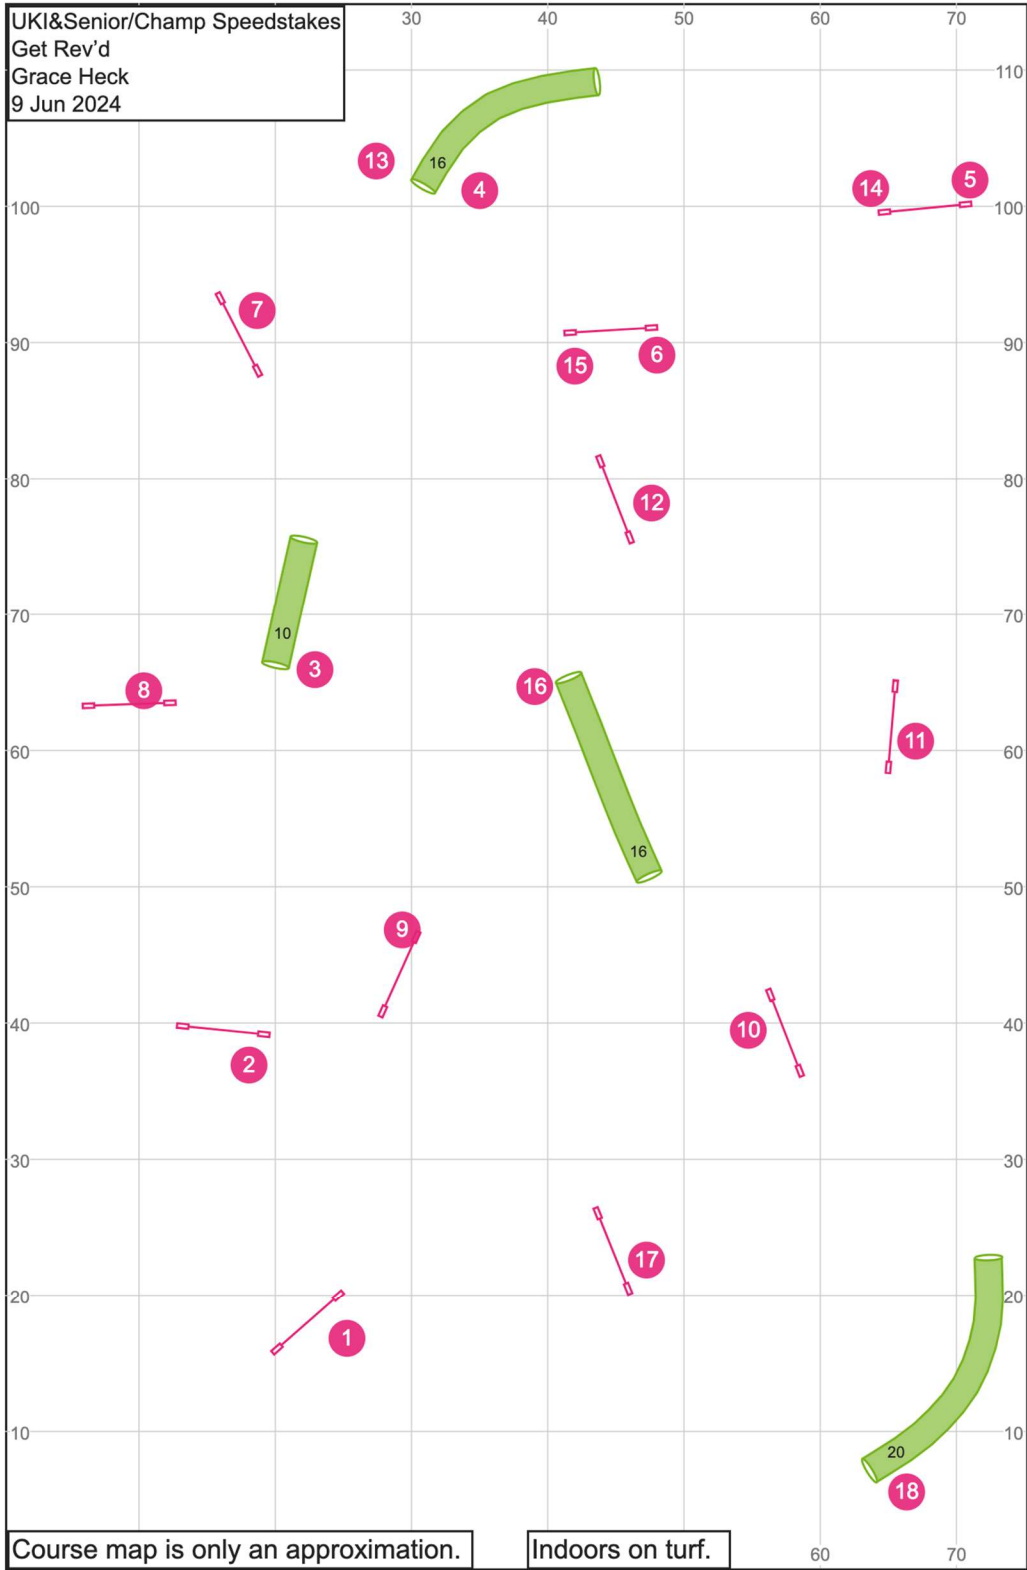

Path length (ft):453.1

[www.smarteragility.com](http://www.smarteragility.com)

UKI&Senior/Champ Speedstakes  
Get Rev'd  
Grace Heck  
9 Jun 2024

Course map is only an approximation.

Indoors on turf.

Path length (ft):556.4

[www.smarteragility.com](http://www.smarteragility.com)

UKI&Beg/Nov Jumping  
Get Rev'd  
Grace Heck  
9 Jun 2024

Path length (ft):515.9

[www.smarteragility.com](http://www.smarteragility.com)

Path length (ft):537.5

[www.smarteragility.com](http://www.smarteragility.com)

Path length (ft):545.6

[www.smarteragility.com](http://www.smarteragility.com)

Path length (ft):613.2