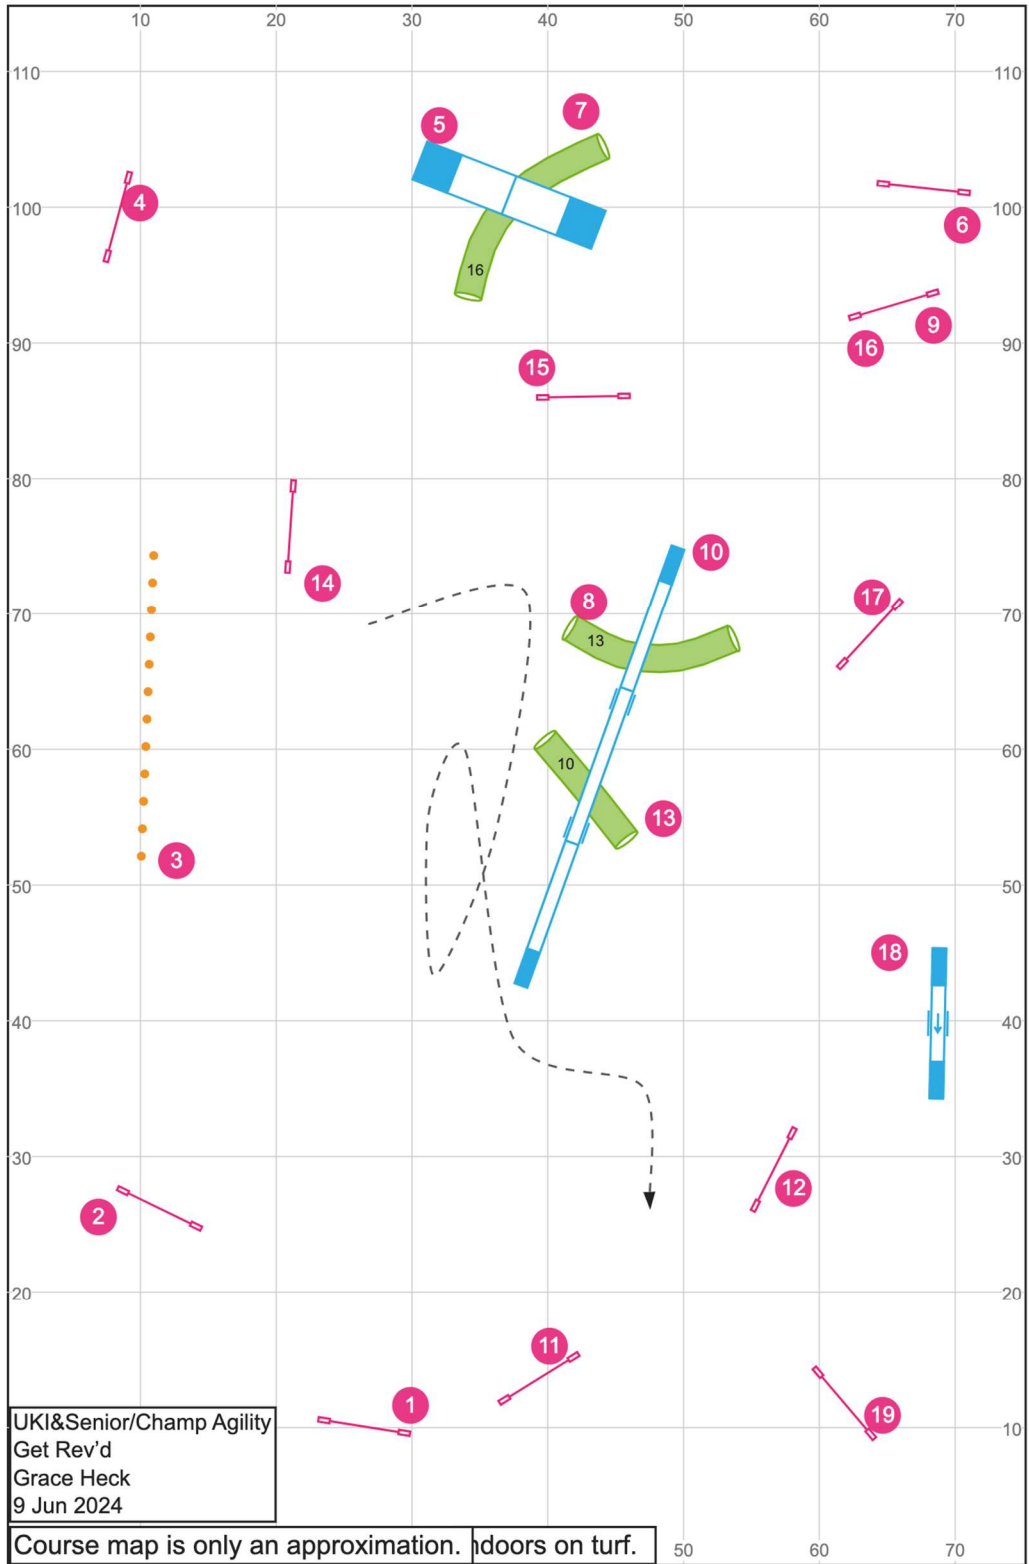

Path length (ft):453.1

[www.smarteragility.com](http://www.smarteragility.com)

UKI&Senior/Champ Speedstakes  
Get Rev'd  
Grace Heck  
9 Jun 2024

Course map is only an approximation.

Indoors on turf.

Path length (ft):556.4

[www.smarteragility.com](http://www.smarteragility.com)

UKI&Beg/Nov Jumping  
Get Rev'd  
Grace Heck  
9 Jun 2024

Path length (ft):515.9

[www.smarteragility.com](http://www.smarteragility.com)

Path length (ft):537.5

[www.smarteragility.com](http://www.smarteragility.com)

Path length (ft):545.6

[www.smarteragility.com](http://www.smarteragility.com)

Path length (ft):613.2