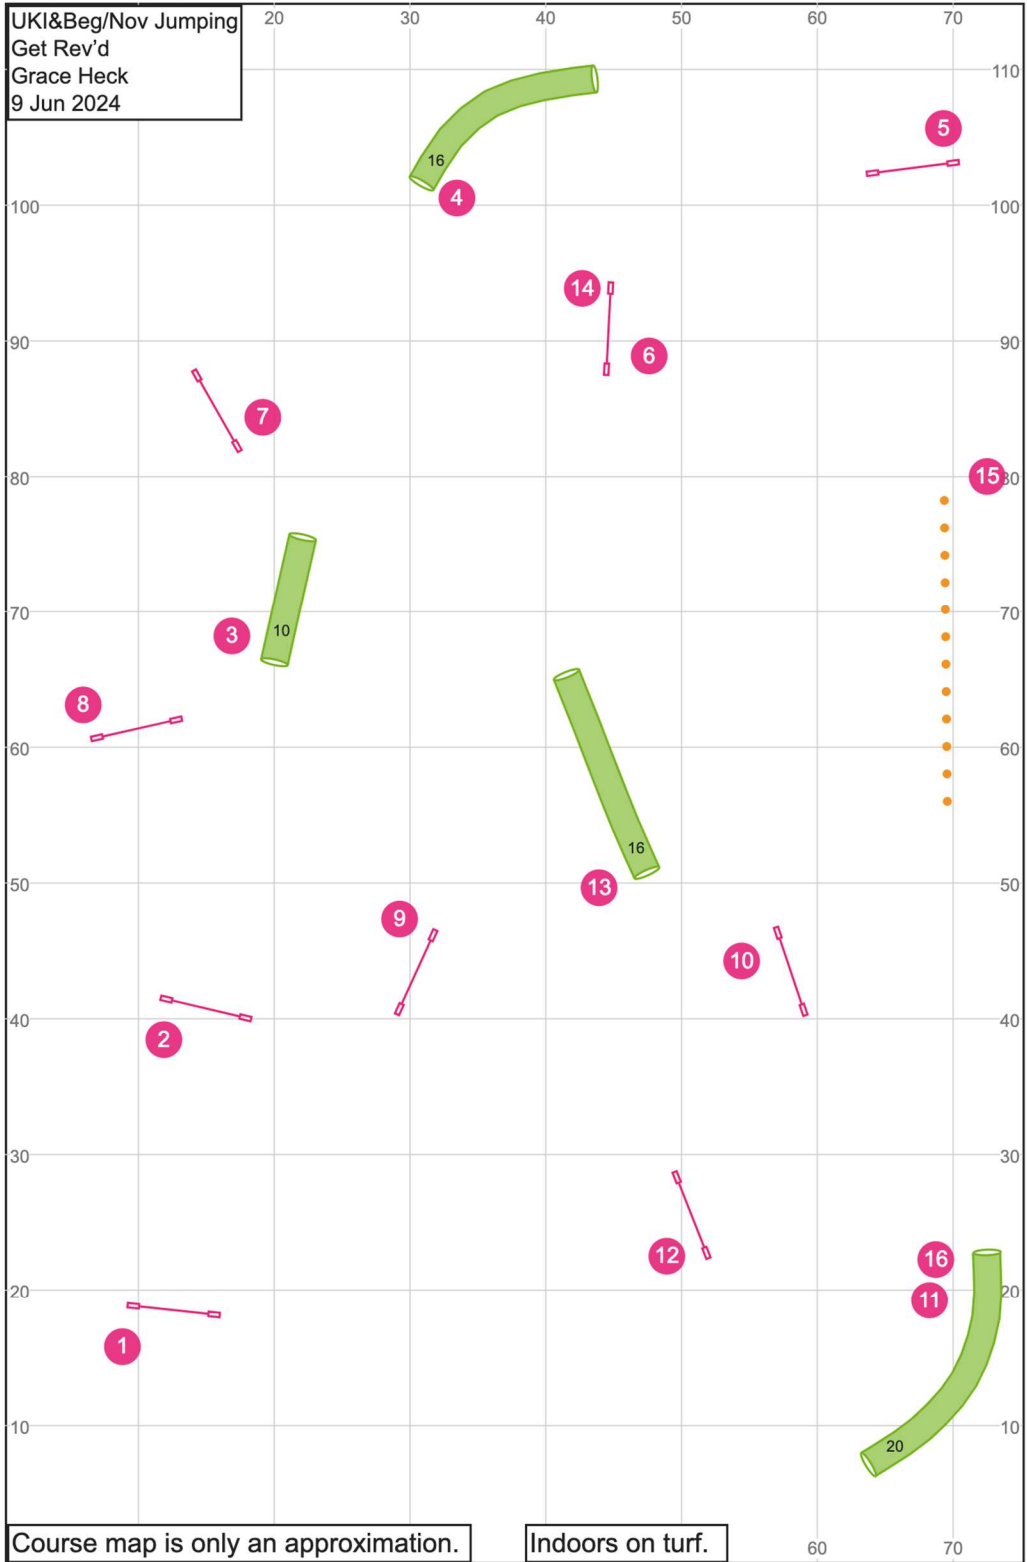

Path length (ft):453.1

[www.smarteragility.com](http://www.smarteragility.com)

UKI&Senior/Champ Speedstakes  
Get Rev'd  
Grace Heck  
9 Jun 2024

Course map is only an approximation.

Indoors on turf.

Path length (ft):556.4

[www.smarteragility.com](http://www.smarteragility.com)

UKI&Beg/Nov Jumping  
Get Rev'd  
Grace Heck  
9 Jun 2024

Path length (ft):515.9

[www.smarteragility.com](http://www.smarteragility.com)

Path length (ft):537.5

[www.smarteragility.com](http://www.smarteragility.com)

Path length (ft):545.6

[www.smarteragility.com](http://www.smarteragility.com)

Path length (ft):613.2