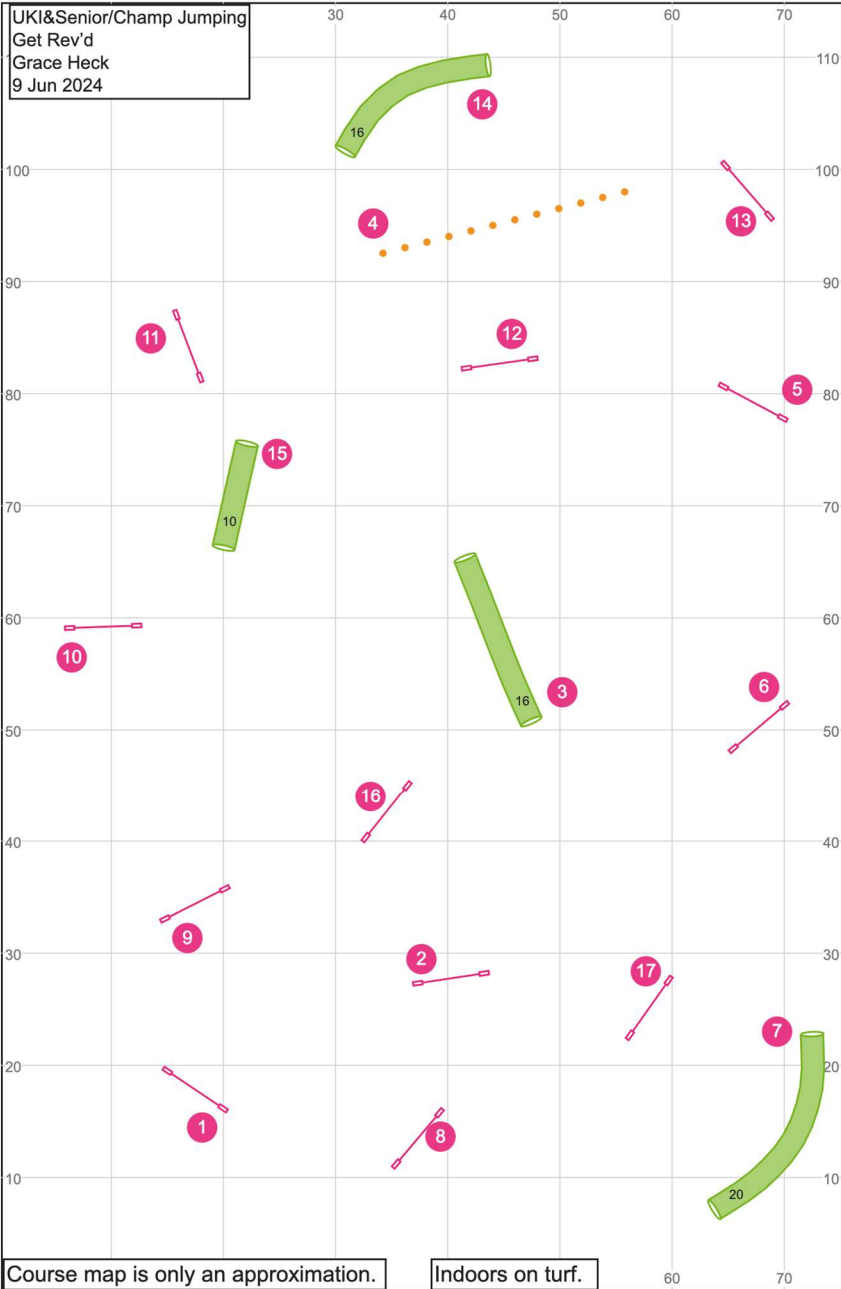

Path length (ft):453.1

[www.smarteragility.com](http://www.smarteragility.com)

UKI&Senior/Champ Speedstakes  
Get Rev'd  
Grace Heck  
9 Jun 2024

Course map is only an approximation.

Indoors on turf.

Path length (ft):556.4

[www.smarteragility.com](http://www.smarteragility.com)

UKI&Beg/Nov Jumping  
Get Rev'd  
Grace Heck  
9 Jun 2024

Path length (ft):515.9

[www.smarteragility.com](http://www.smarteragility.com)

Path length (ft):537.5

[www.smarteragility.com](http://www.smarteragility.com)

Path length (ft):545.6

[www.smarteragility.com](http://www.smarteragility.com)

Path length (ft):613.2