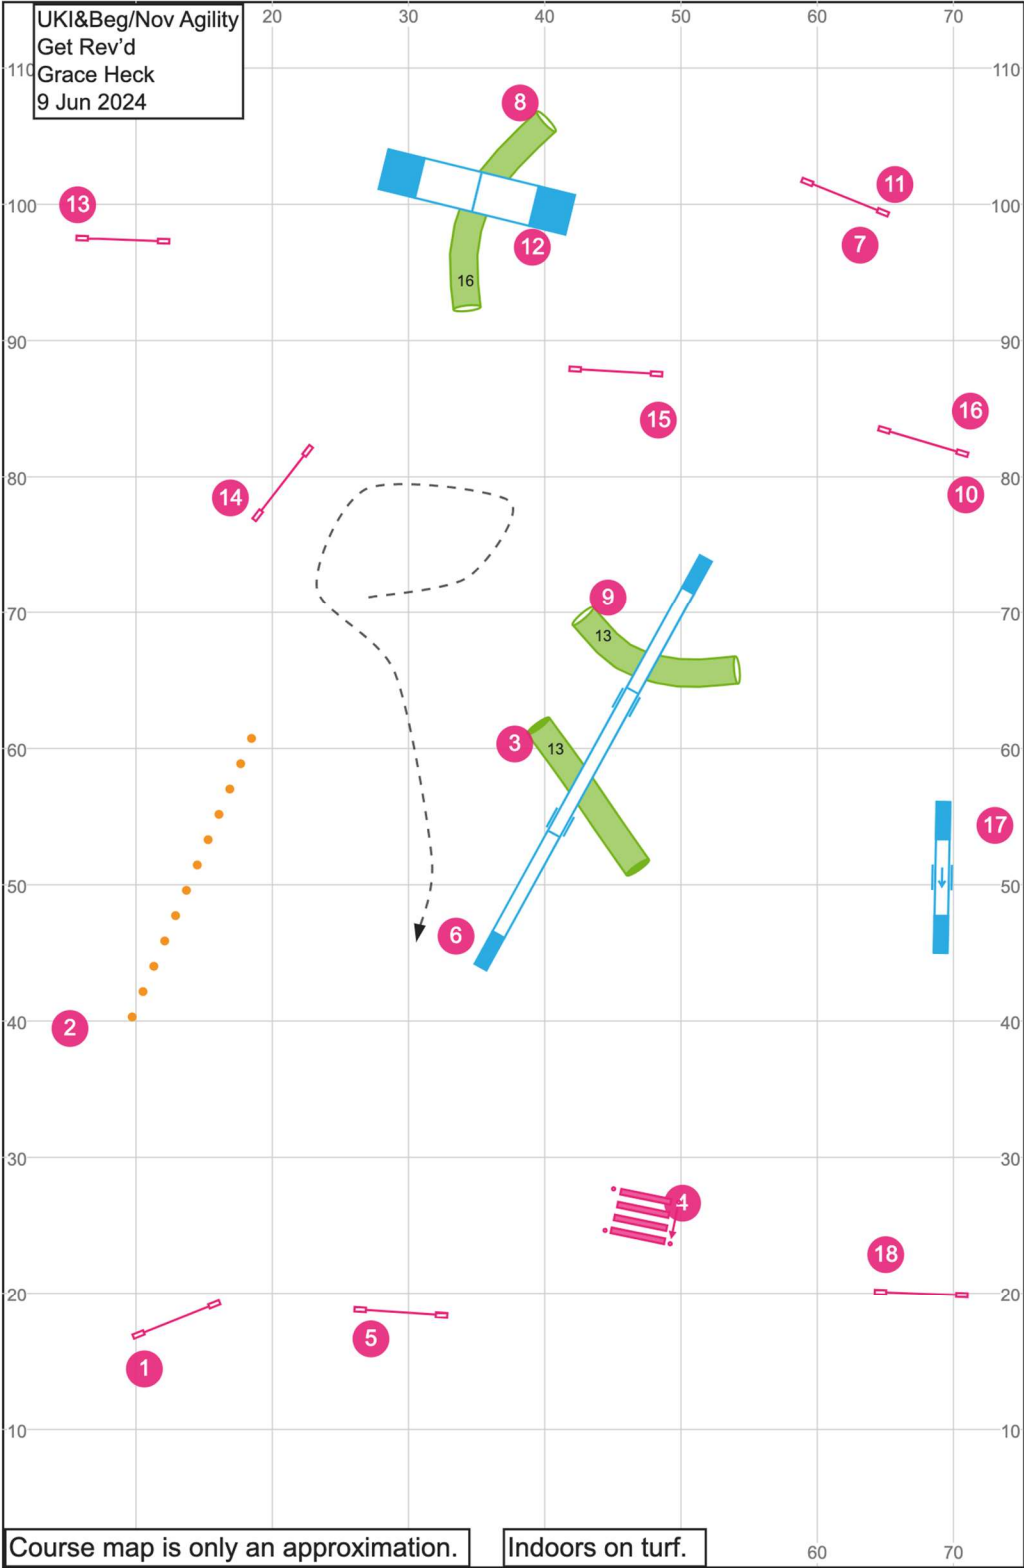

Path length (ft):453.1

[www.smarteragility.com](http://www.smarteragility.com)

UKI&Senior/Champ Speedstakes  
Get Rev'd  
Grace Heck  
9 Jun 2024

Course map is only an approximation.

Indoors on turf.

Path length (ft):556.4

[www.smarteragility.com](http://www.smarteragility.com)

UKI&Beg/Nov Jumping  
Get Rev'd  
Grace Heck  
9 Jun 2024

Path length (ft):515.9

[www.smarteragility.com](http://www.smarteragility.com)

Path length (ft):537.5

[www.smarteragility.com](http://www.smarteragility.com)

Path length (ft):545.6

[www.smarteragility.com](http://www.smarteragility.com)

Path length (ft):613.2