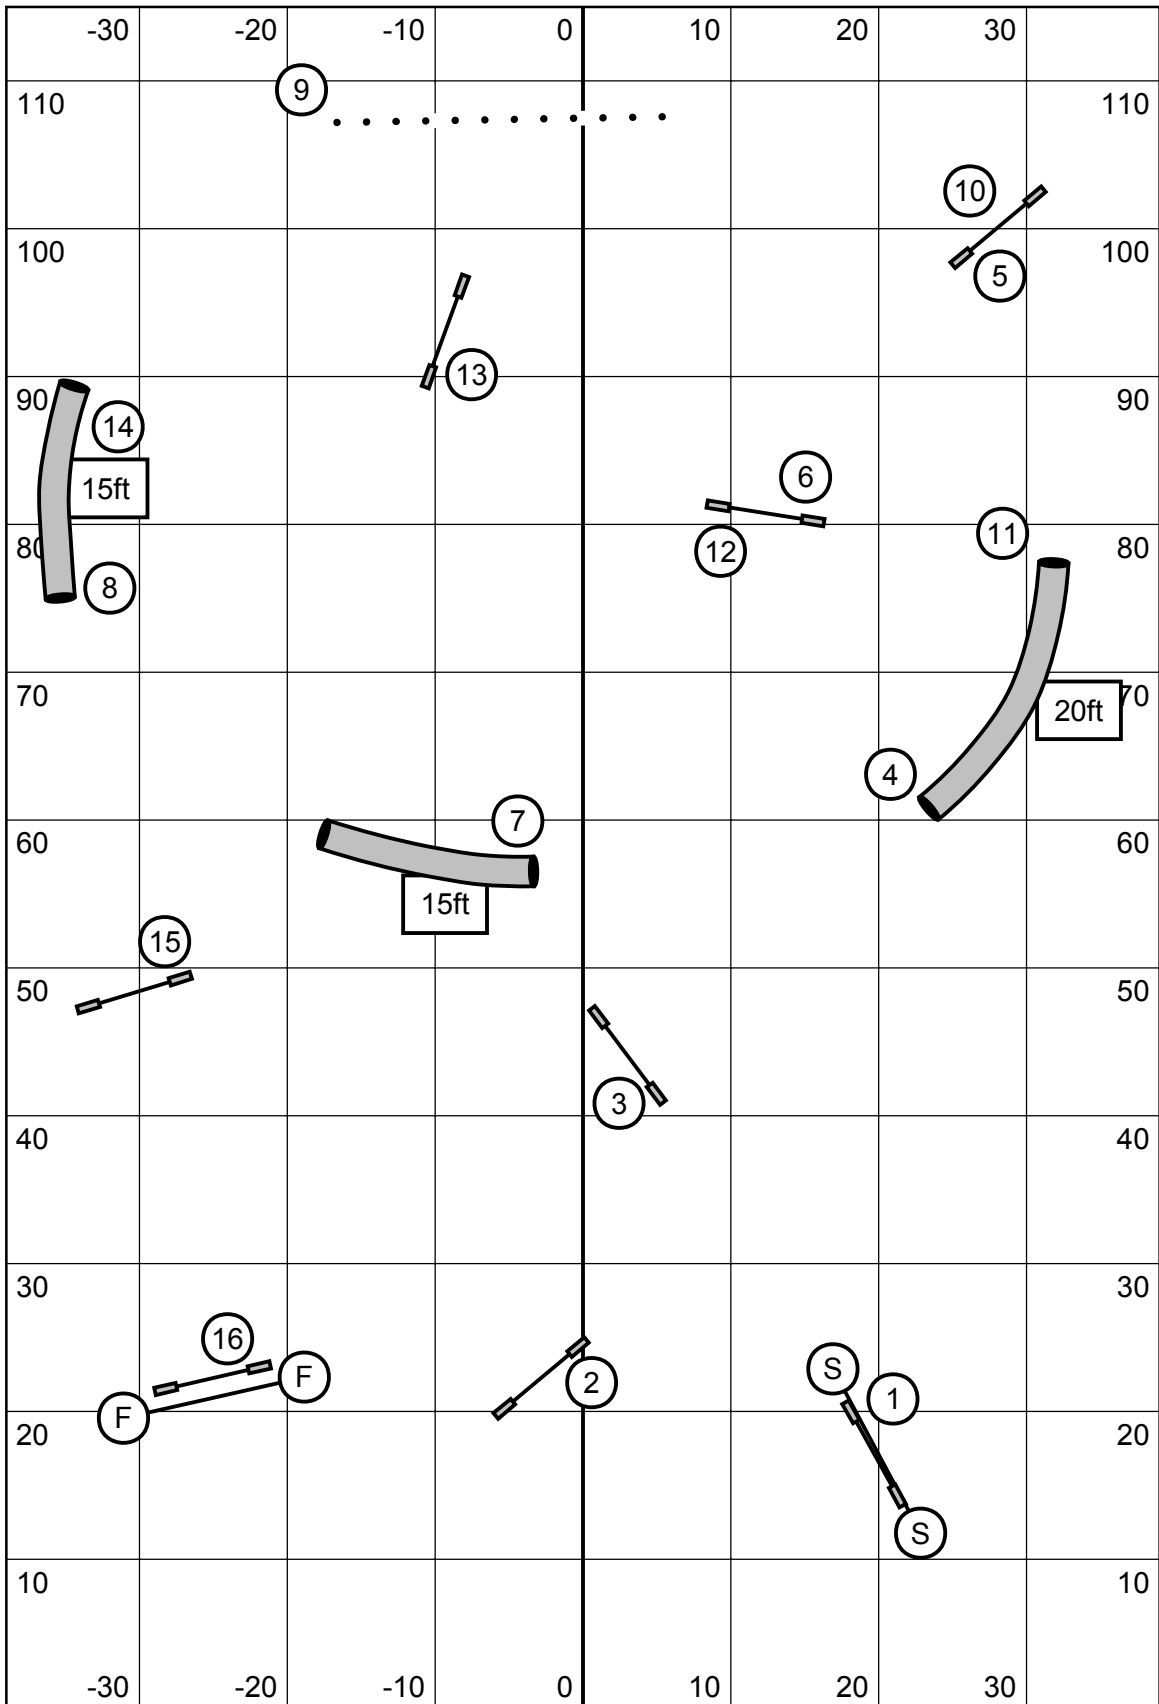

Sen/Ch Speedstakes

Entry / Exit

maps are only an approximation

Entry / Exit

Dark Storm Services UKI
 at Get Rev'd Elkton, MD
 design by: Ashley Anderson
 August 31, 2024

Beg/Nov Jumping

Entry / Exit

maps are only an approximation

Entry / Exit

Dark Storm Services UKI
 at Get Rev'd Elkton, MD
 design by: Ashley Anderson
 August 31, 2024

Master Series Jumping

Entry / Exit

maps are only an approximation

Entry / Exit

Dark Storm Services UKI
 at Get Rev'd Elkton, MD
 design by: Ashley Anderson
 August 31, 2024

Master Series Agility

Entry / Exit

maps are only an approximation

Entry / Exit

Dark Storm Services UKI
 at Get Rev'd Elkton, MD
 design by: Ashley Anderson
 August 31, 2024

Sen/Ch Agility

Entry / Exit

maps are only an approximation

Entry / Exit