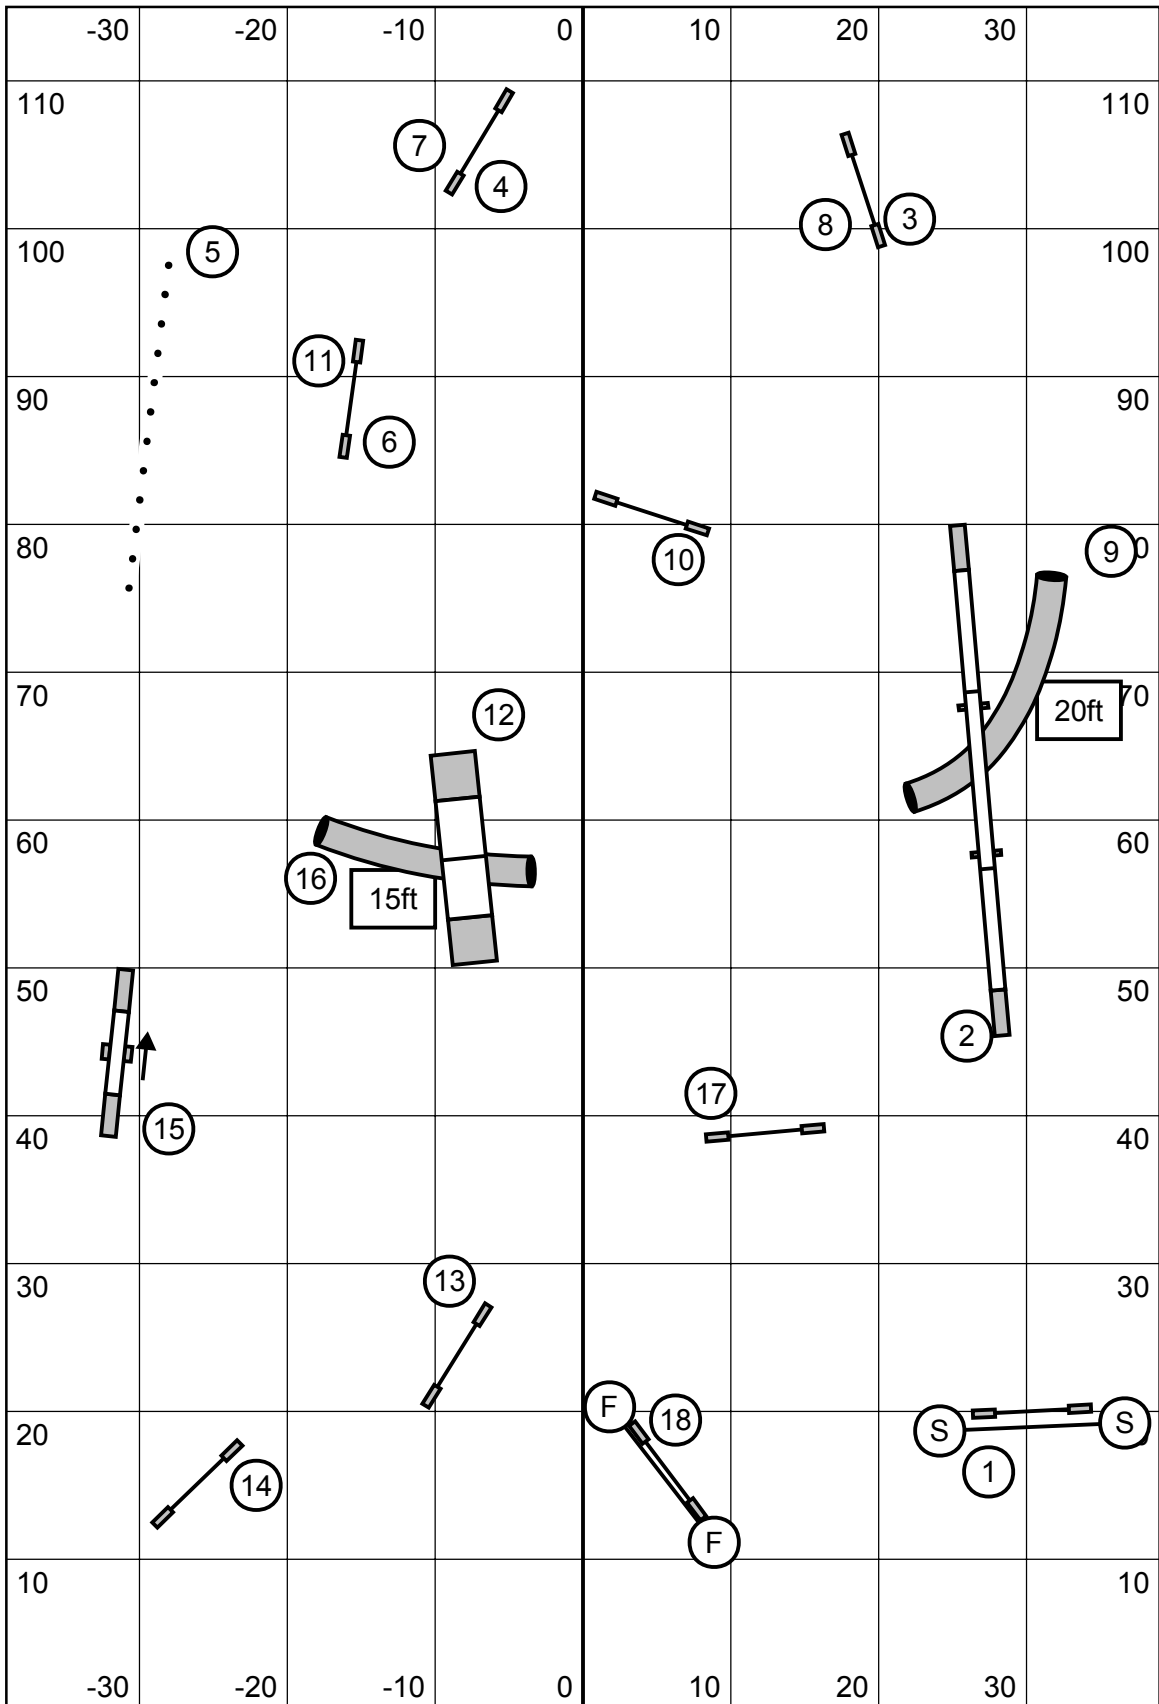

Entry / Exit

Dark Storm Services UKI
 at Get Rev'd Elkton, MD
 design by: Ashley Anderson
 August 31, 2024

Master Series Jumping

Entry / Exit

maps are only an approximation

Entry / Exit

Dark Storm Services UKI
 at Get Rev'd Elkton, MD
 design by: Ashley Anderson
 August 31, 2024

Master Series Agility

Entry / Exit

maps are only an approximation

Entry / Exit

Dark Storm Services UKI
 at Get Rev'd Elkton, MD
 design by: Ashley Anderson
 August 31, 2024

Sen/Ch Agility

Entry / Exit

maps are only an approximation

Entry / Exit