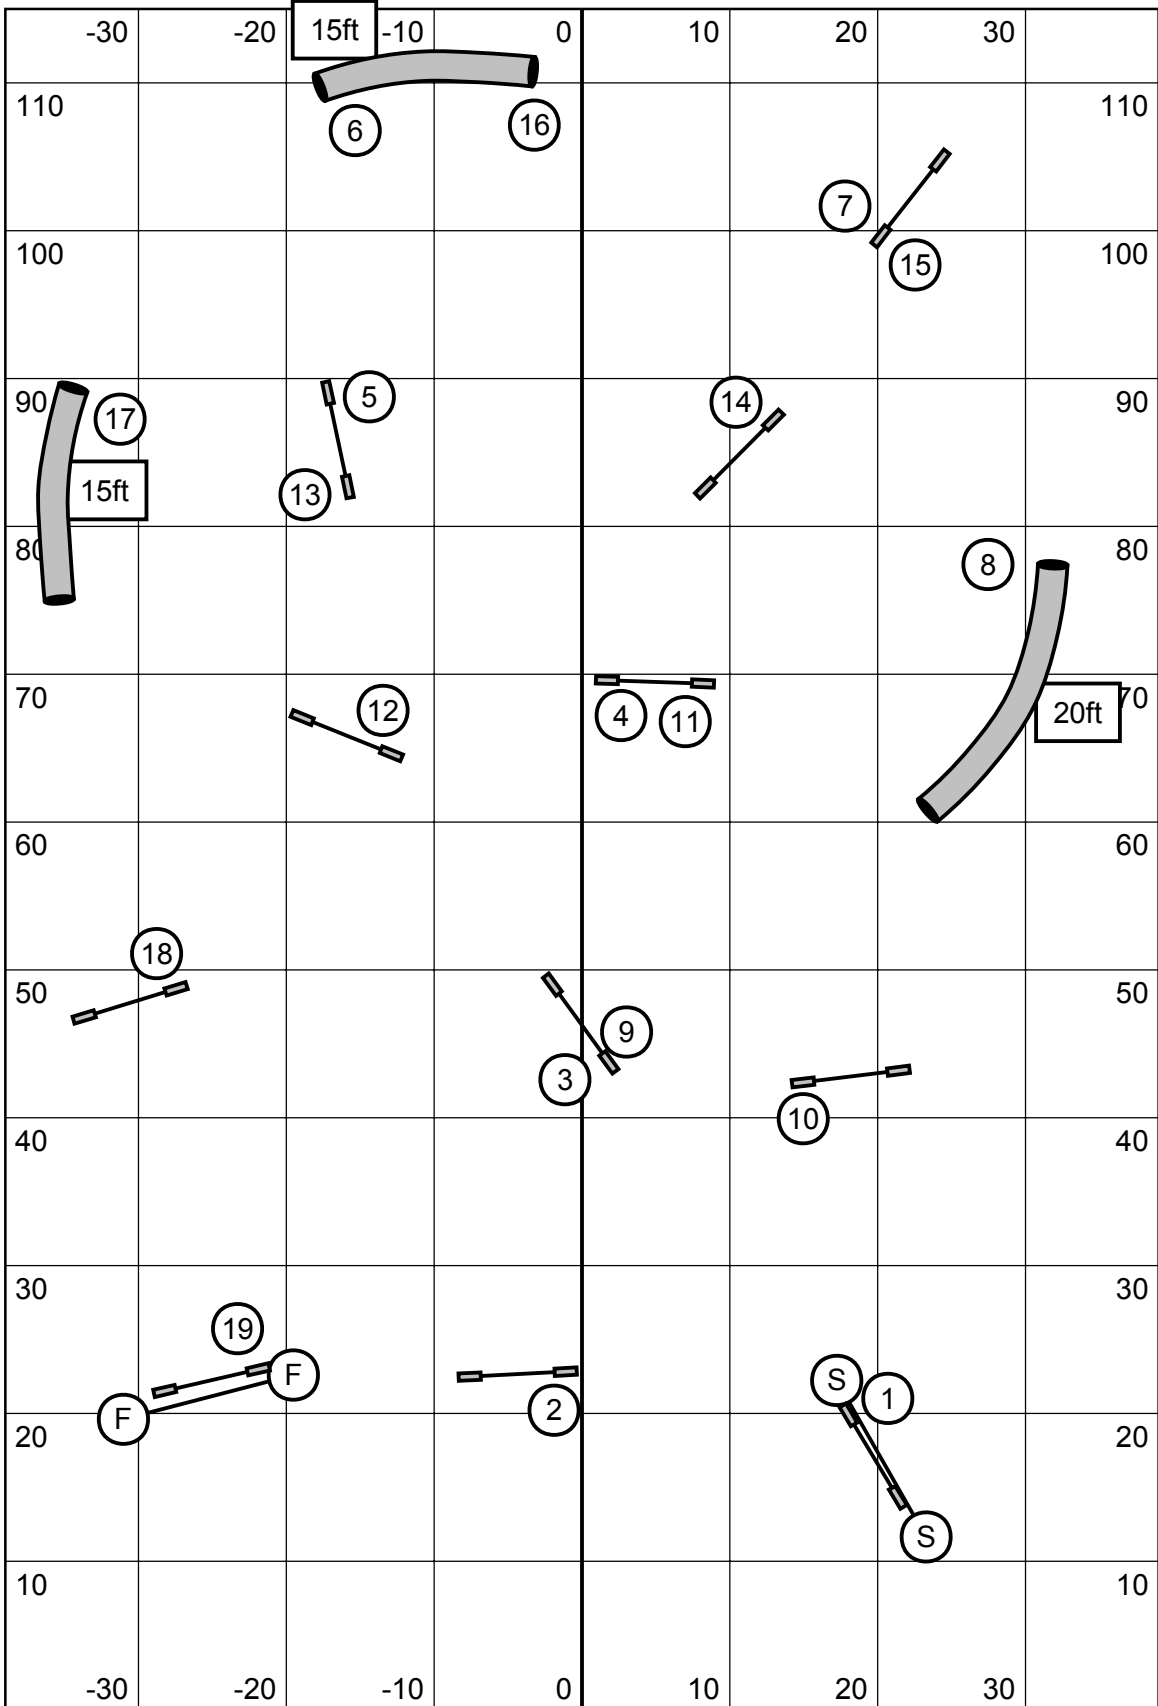

Sen/Ch Speedstakes

Entry / Exit

maps are only an approximation

Entry / Exit

Dark Storm Services UKI
 at Get Rev'd Elkton, MD
 design by: Ashley Anderson
 August 31, 2024

Beg/Nov Jumping

Entry / Exit

maps are only an approximation

Entry / Exit

Dark Storm Services UKI
 at Get Rev'd Elkton, MD
 design by: Ashley Anderson
 August 31, 2024

Master Series Jumping

Entry / Exit

maps are only an approximation

Entry / Exit

Dark Storm Services UKI
 at Get Rev'd Elkton, MD
 design by: Ashley Anderson
 August 31, 2024

Master Series Agility

Entry / Exit

maps are only an approximation

Entry / Exit

Dark Storm Services UKI
 at Get Rev'd Elkton, MD
 design by: Ashley Anderson
 August 31, 2024

Sen/Ch Agility

Entry / Exit

maps are only an approximation

Entry / Exit