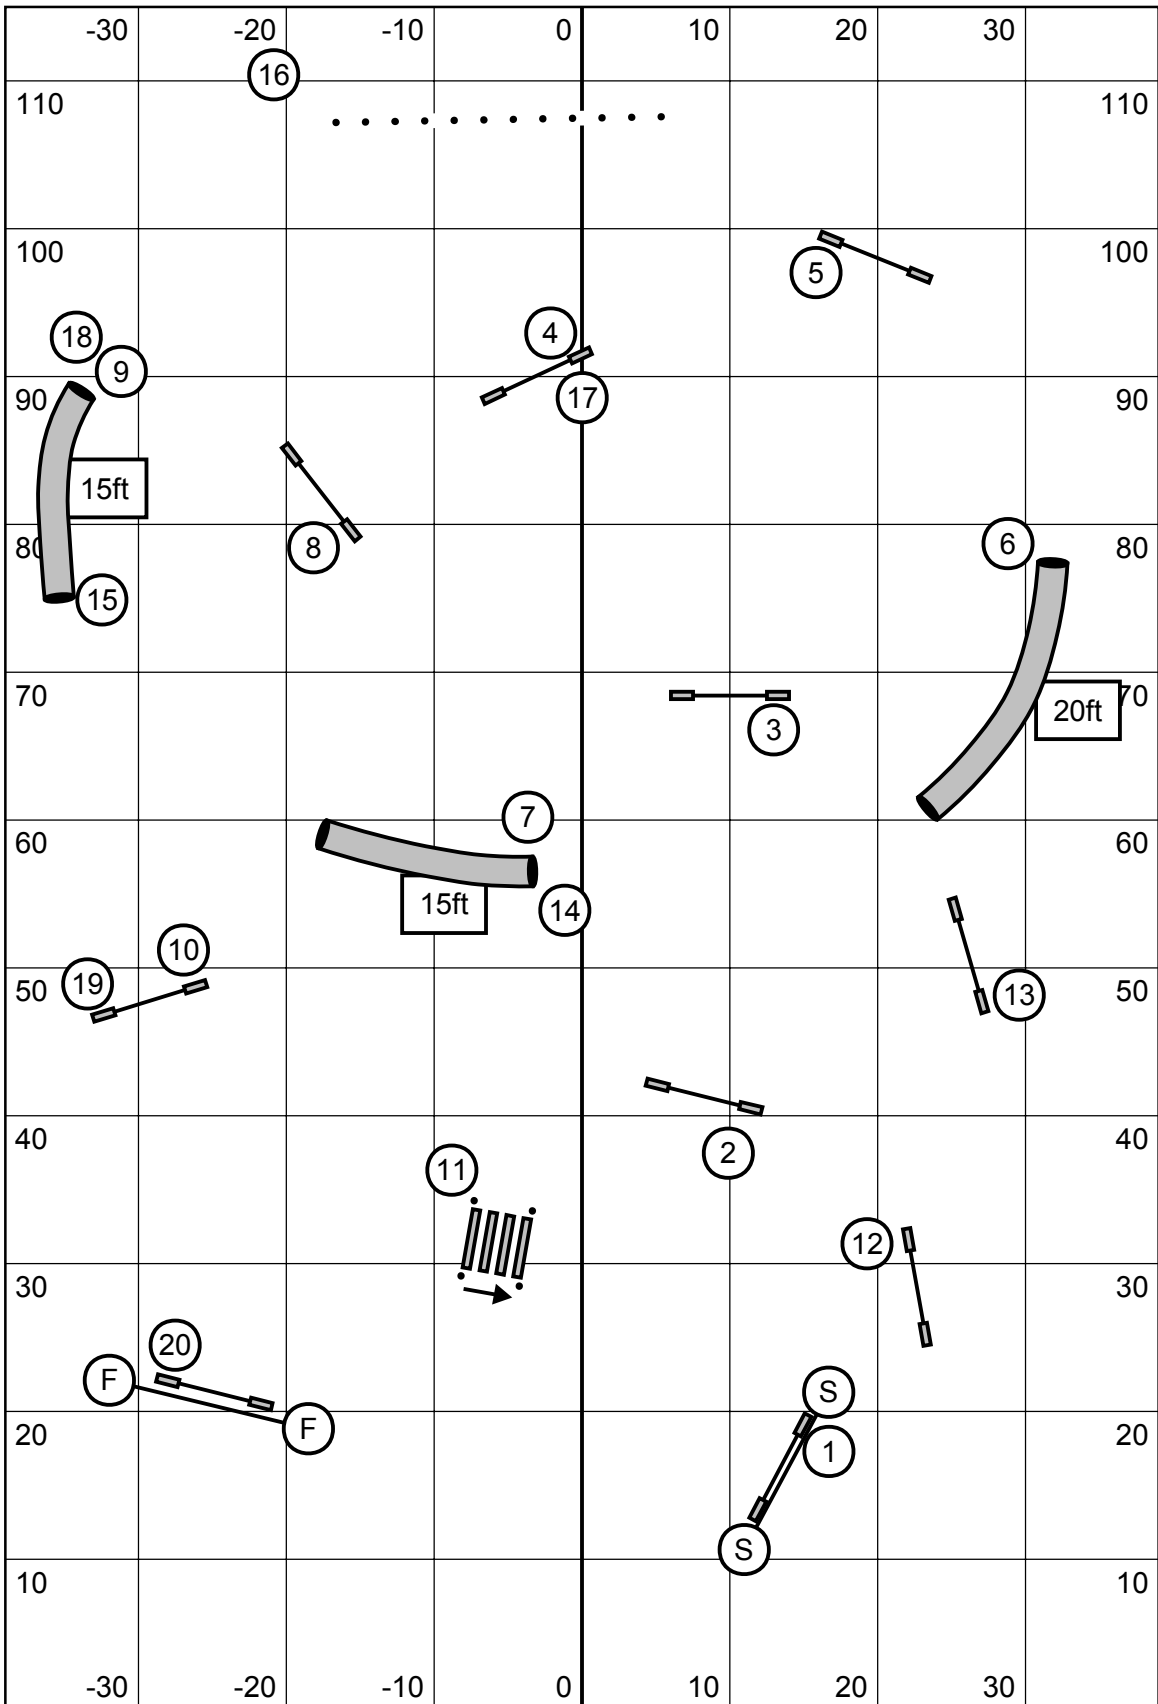

Sen/Ch Speedstakes

Entry / Exit

maps are only an approximation

Entry / Exit

Dark Storm Services UKI
 at Get Rev'd Elkton, MD
 design by: Ashley Anderson
 August 31, 2024

Beg/Nov Jumping

Entry / Exit

maps are only an approximation

Entry / Exit

Dark Storm Services UKI
 at Get Rev'd Elkton, MD
 design by: Ashley Anderson
 August 31, 2024

Master Series Jumping

Entry / Exit

maps are only an approximation

Entry / Exit

Dark Storm Services UKI
 at Get Rev'd Elkton, MD
 design by: Ashley Anderson
 August 31, 2024

Master Series Agility

Entry / Exit

maps are only an approximation

Entry / Exit

Dark Storm Services UKI
 at Get Rev'd Elkton, MD
 design by: Ashley Anderson
 August 31, 2024

Sen/Ch Agility

Entry / Exit

maps are only an approximation

Entry / Exit