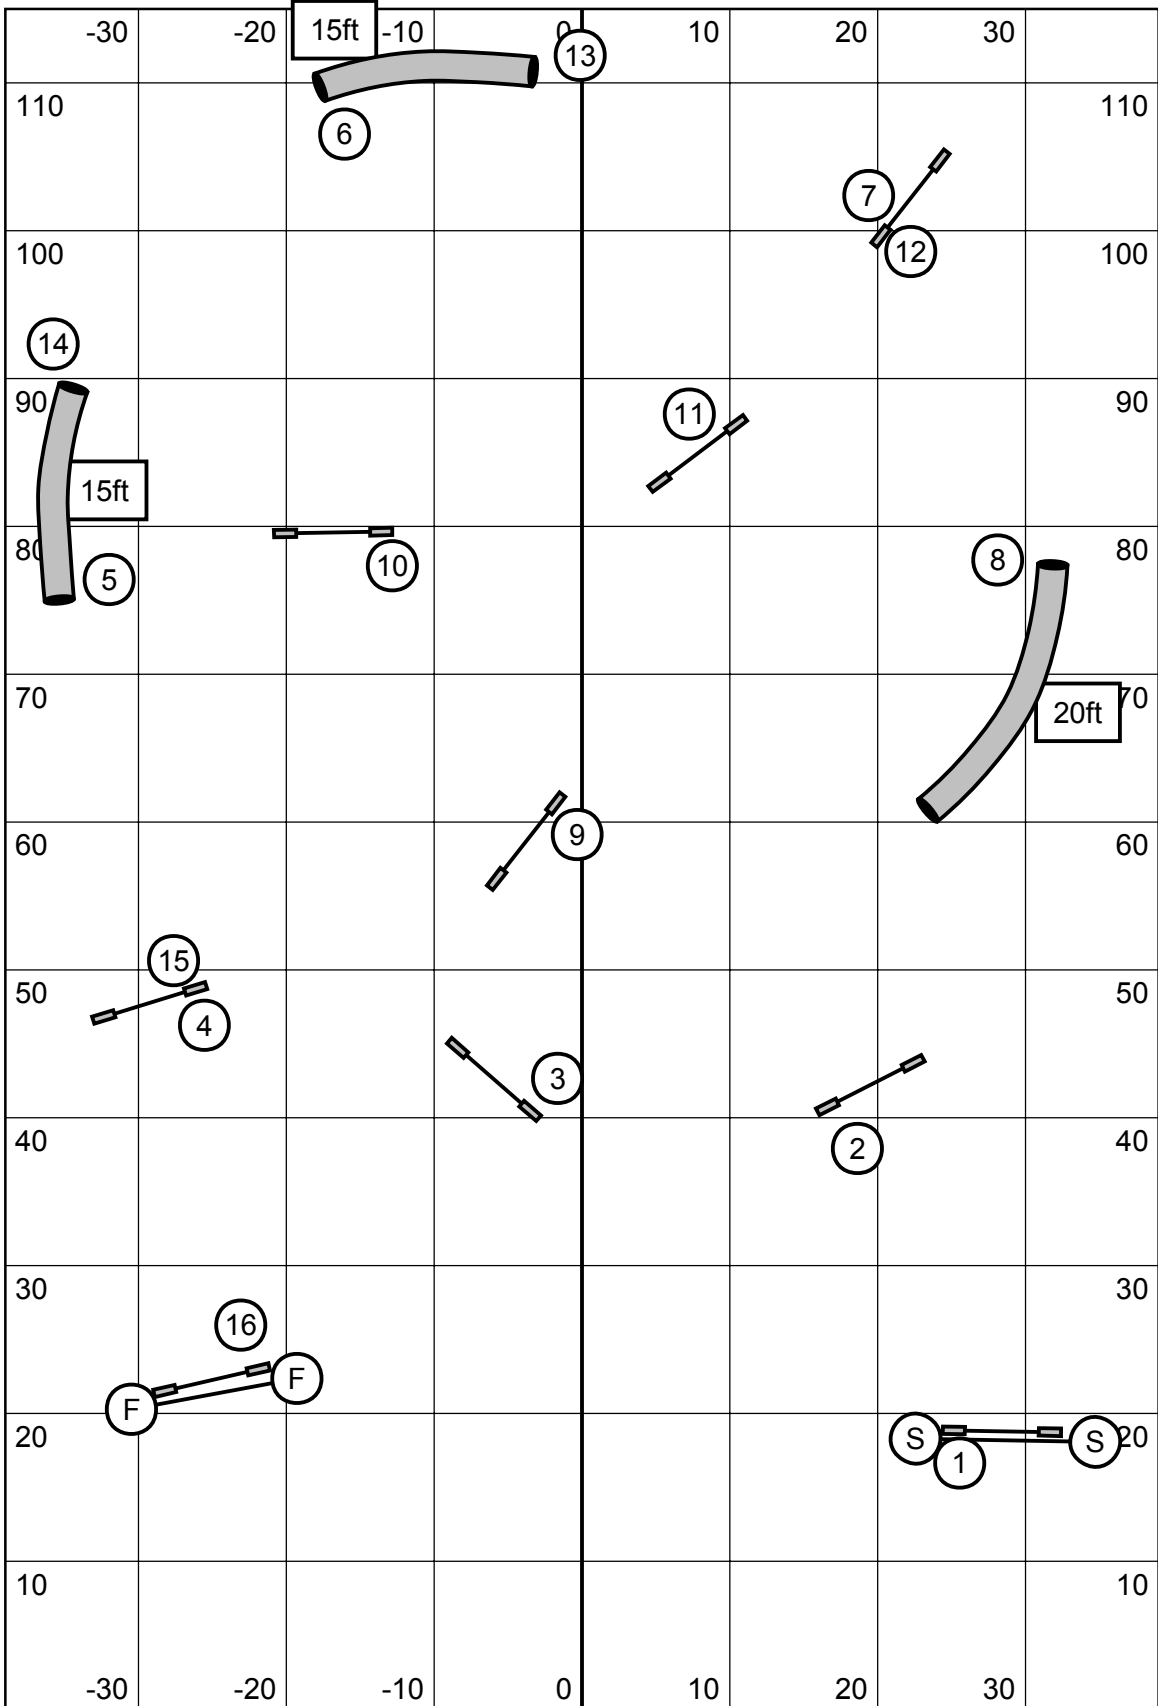

Dark Storm Services UKI
at Get Rev'd Elkton, MD
design by: Ashley Anderson
August 31, 2024

Beg/Nov Speedstakes

Entry / Exit

maps are only an approximation

Entry / Exit