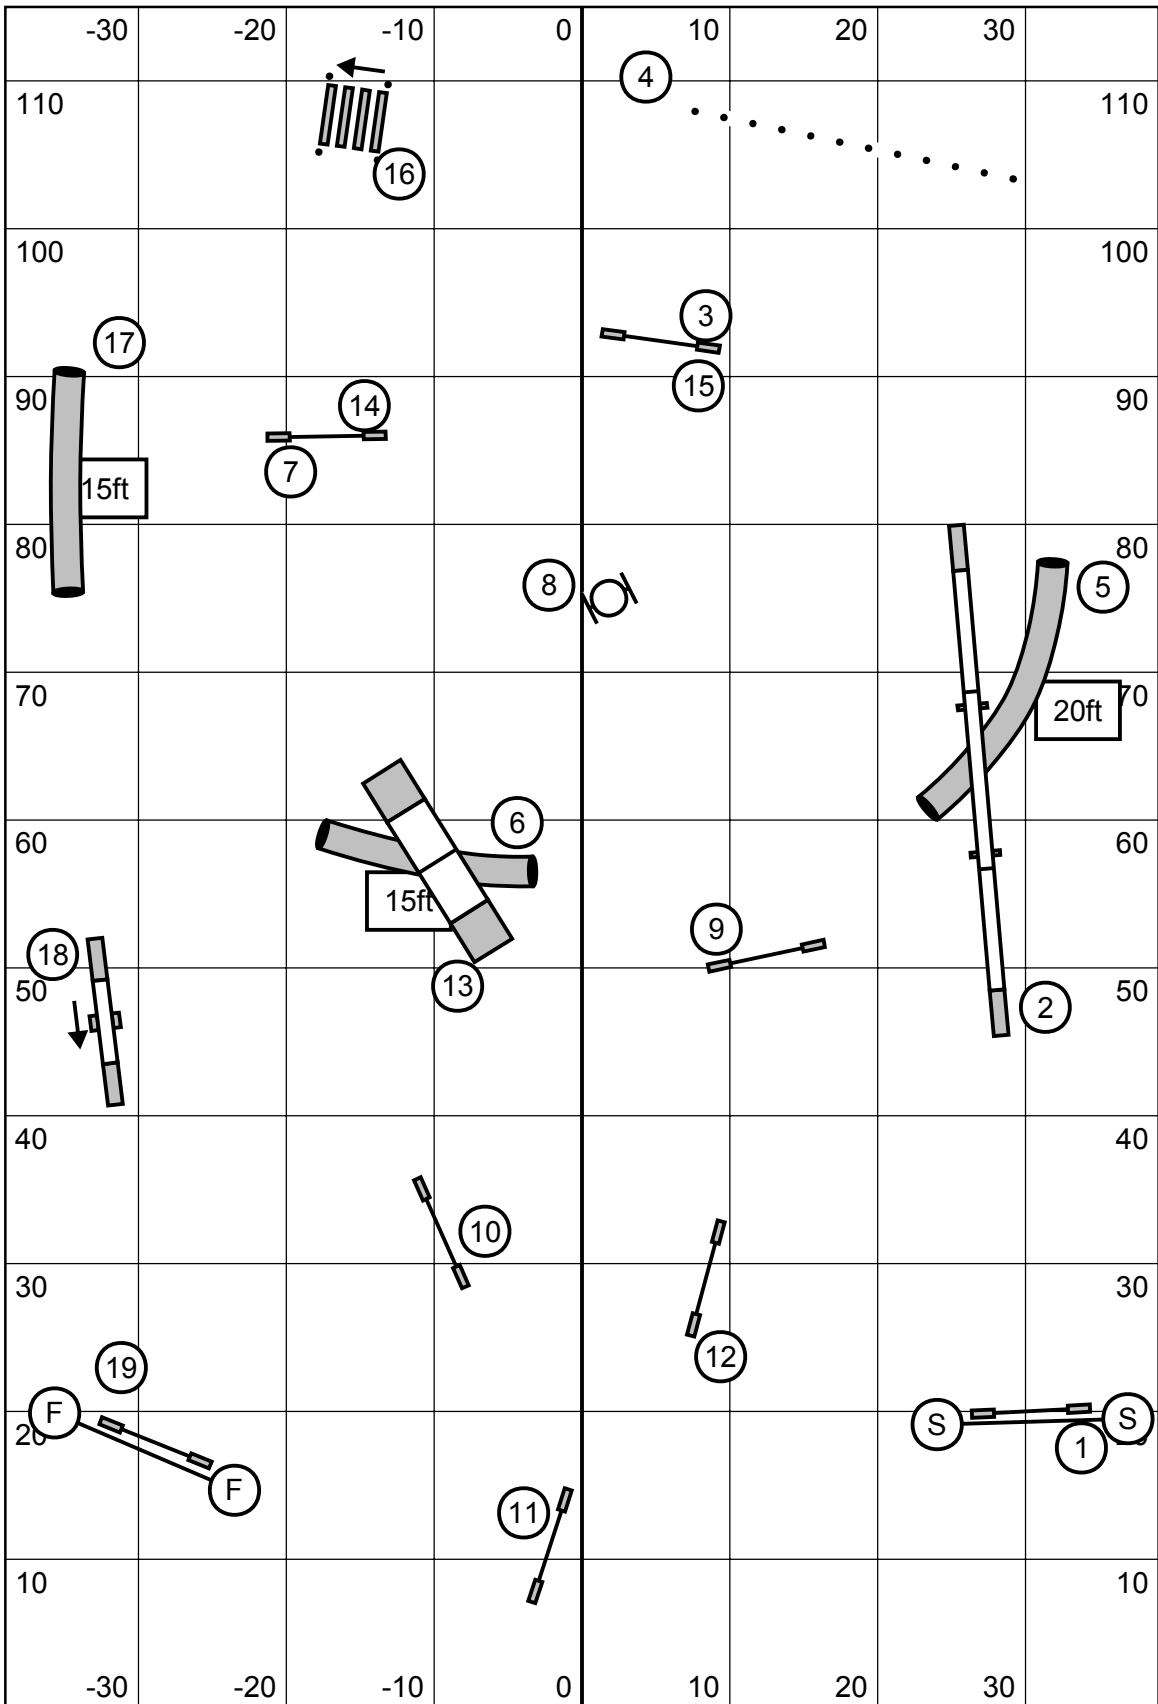

Entry / Exit

Dark Storm Services UKI
 at Get Rev'd Elkton, MD
 design by: Ashley Anderson
 August 31, 2024

Master Series Jumping

Entry / Exit

maps are only an approximation

Entry / Exit

Dark Storm Services UKI
 at Get Rev'd Elkton, MD
 design by: Ashley Anderson
 August 31, 2024

Master Series Agility

Entry / Exit

maps are only an approximation

Entry / Exit

Dark Storm Services UKI
 at Get Rev'd Elkton, MD
 design by: Ashley Anderson
 August 31, 2024

Sen/Ch Agility

Entry / Exit

maps are only an approximation

Entry / Exit