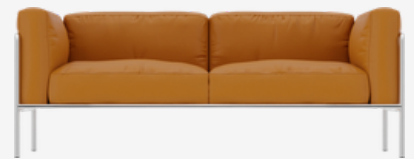

MODERN FORMS

ELEGANCE

SOPHISTICATION

LAMP

PILLOW

WHITE SOFA

MODERN FORMS

SOFA

SOPHISTICATION

LAMP

DISPENSER

BLACK CHAIR

VASES

LOUNGE CHAIR

LOUNGE CHAIR

BIG SOFA