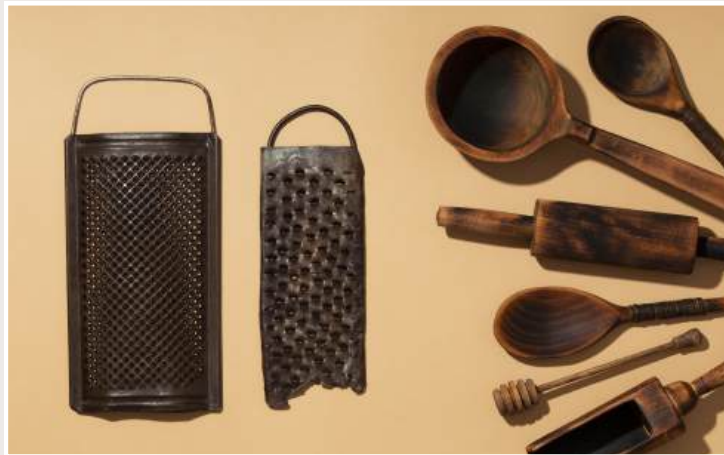

Metal Handicraft

Material: Iron & Brass Finish

SKU: MH-001

Approx. Size: 12" W x 4" D x 18" H

MOQ: 30 pcs

HSN Code: 83062990

Wooden Handicraft

Material: Solid Wood