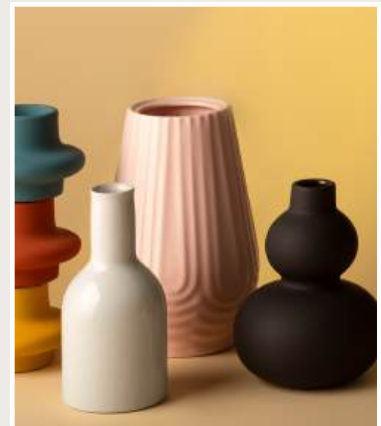

Resin Decorative Figurines
Material: Resin
SKU: DI-001
Size: 6-10" H (Assorted)
MOQ: 50 pcs
HSN Code: 39264099