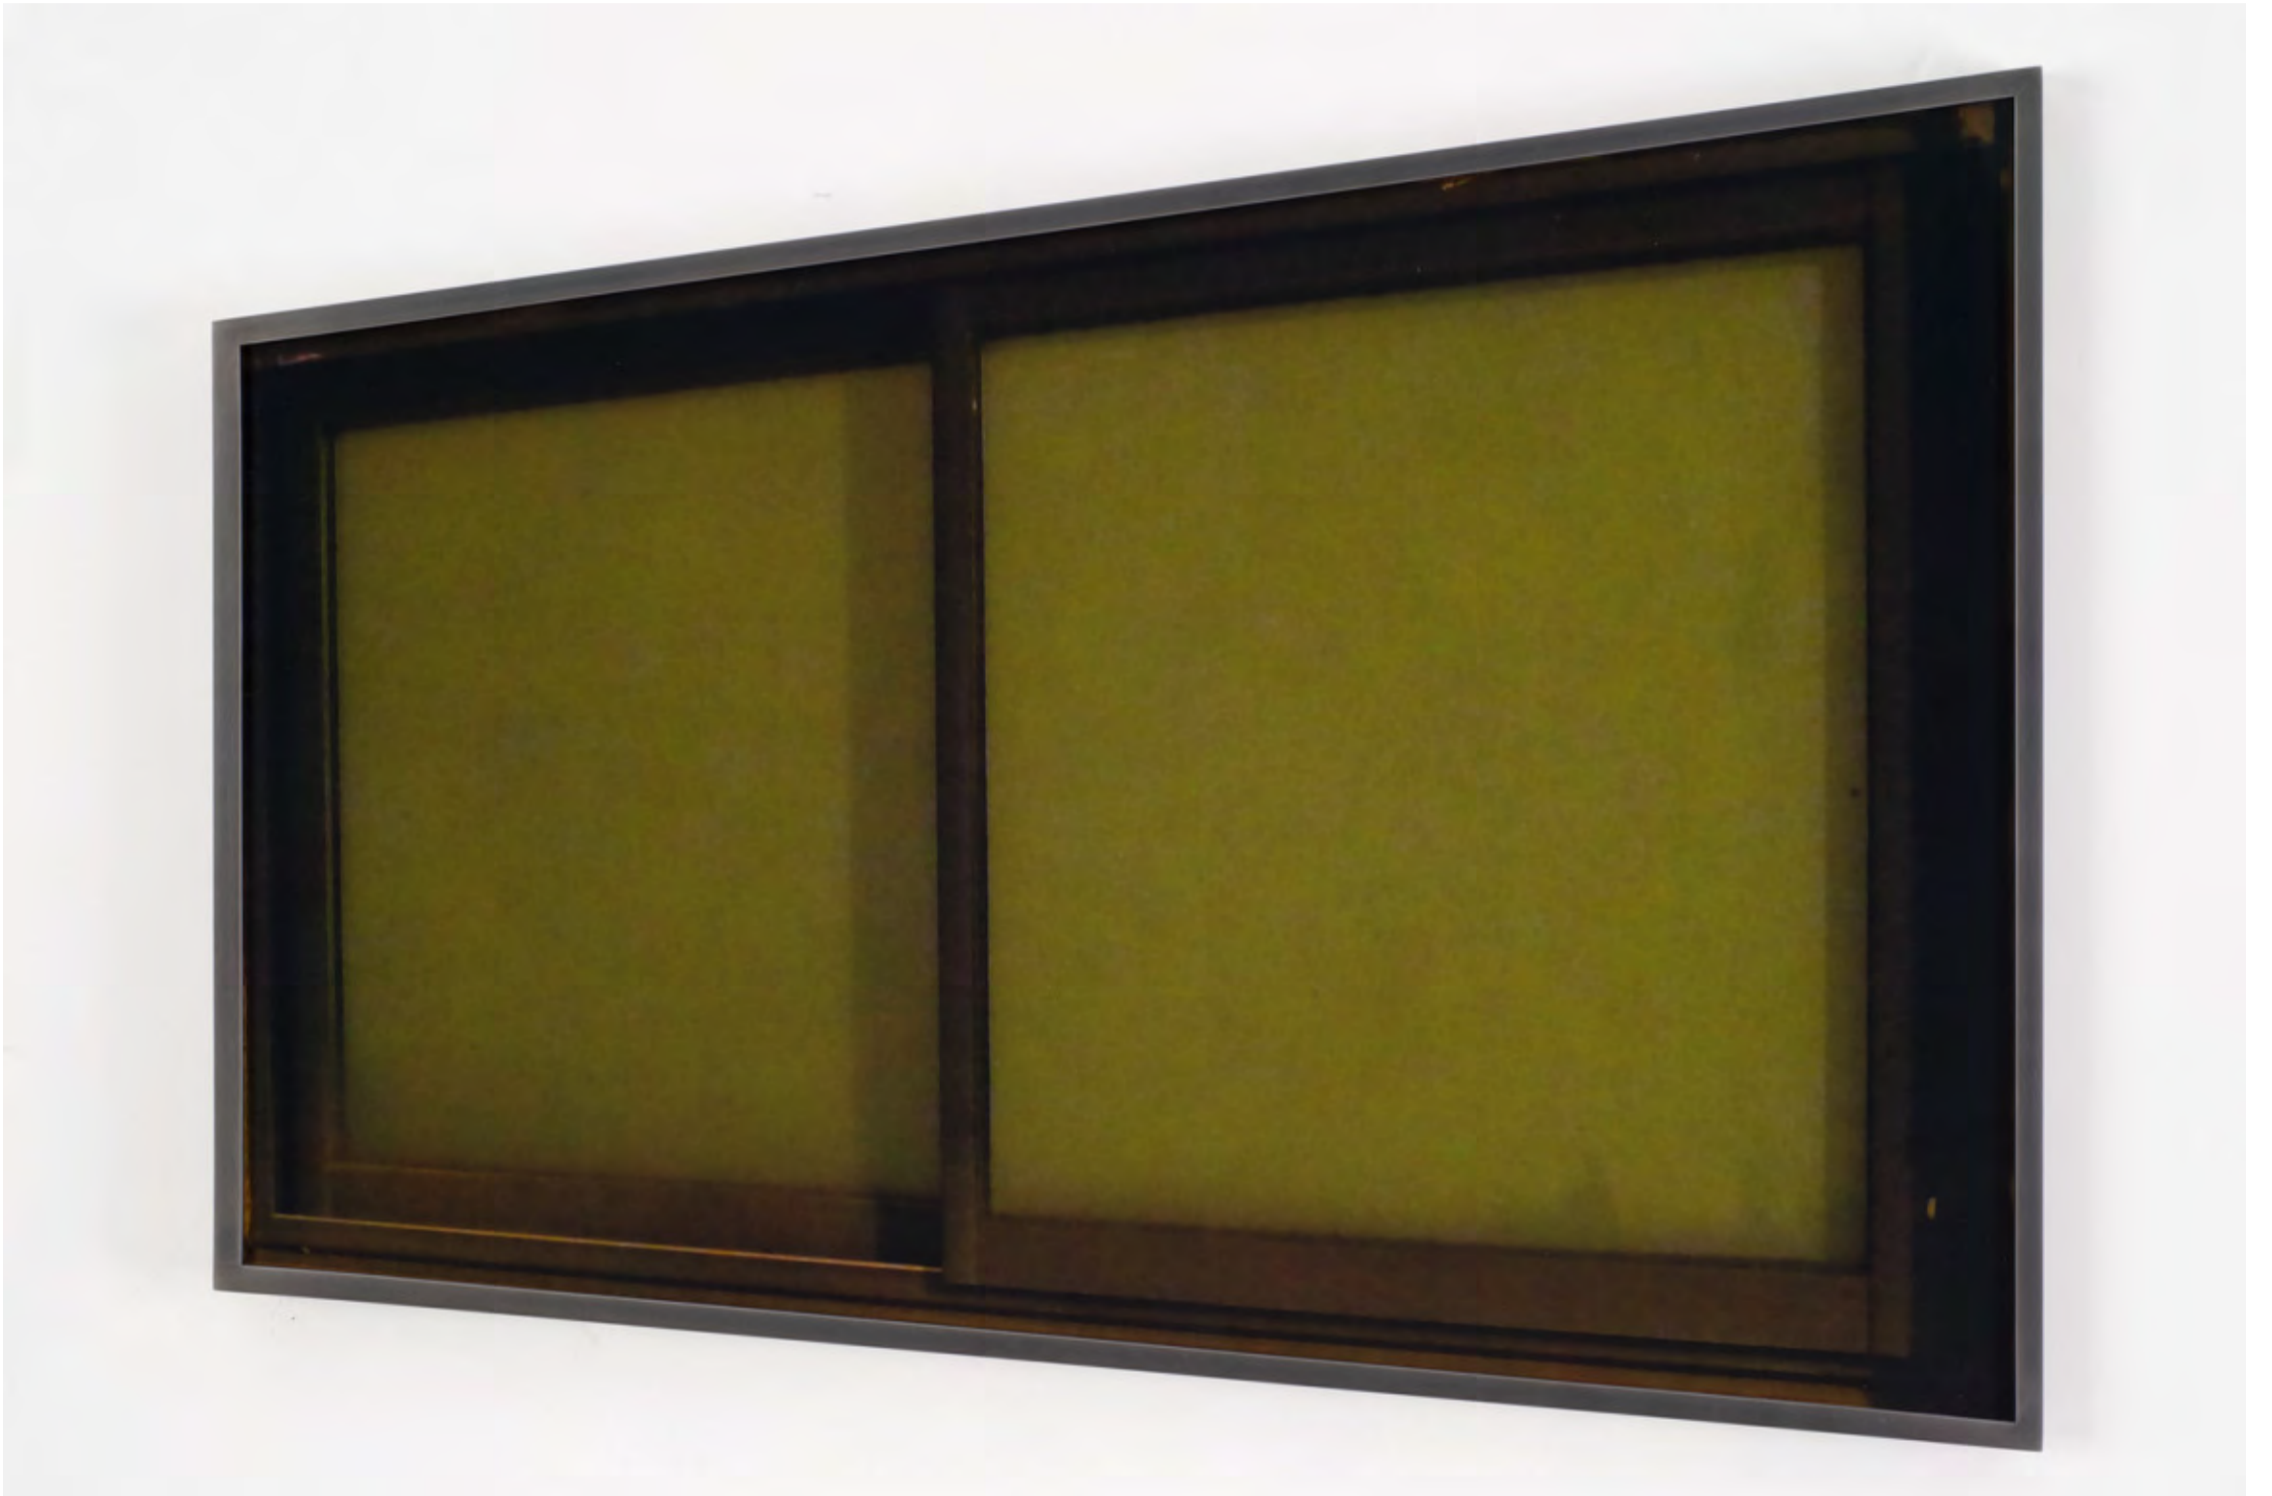

Gwenn Thomas, *Moments of Place X*, 2020, C-Print with copper frame, medium/dark patina, 15 ½ x 26 1/8 inches

Gwenn Thomas, *Moments of Place II*, 2013-2014, C- Print with aluminum frame, 18 x 25 inches

Gwenn Thomas, *Standard Candles*, 2017–20, Stained knotty pine with satin plexiglass and acrylic paint on wall, 30 1/2 x 30 inches

Gwenn Thomas, *Moments of Place III*, 2013-14, C- Print with aluminum frame, 19 1/2 x 25 inches

Gwenn Thomas, *Moments of Place IX*, 2013-14, C-Print with aluminum frame, 4 7/8 x 10.5 inches

Gwenn Thomas, *Moments of Place IV*, 2013- 2014, C-Print with aluminum frame, 15.5 x 26 inches

Gwenn Thomas, *Moments of Place V*, 2013-14, C-Print with aluminum frame, 15 x 26 inches