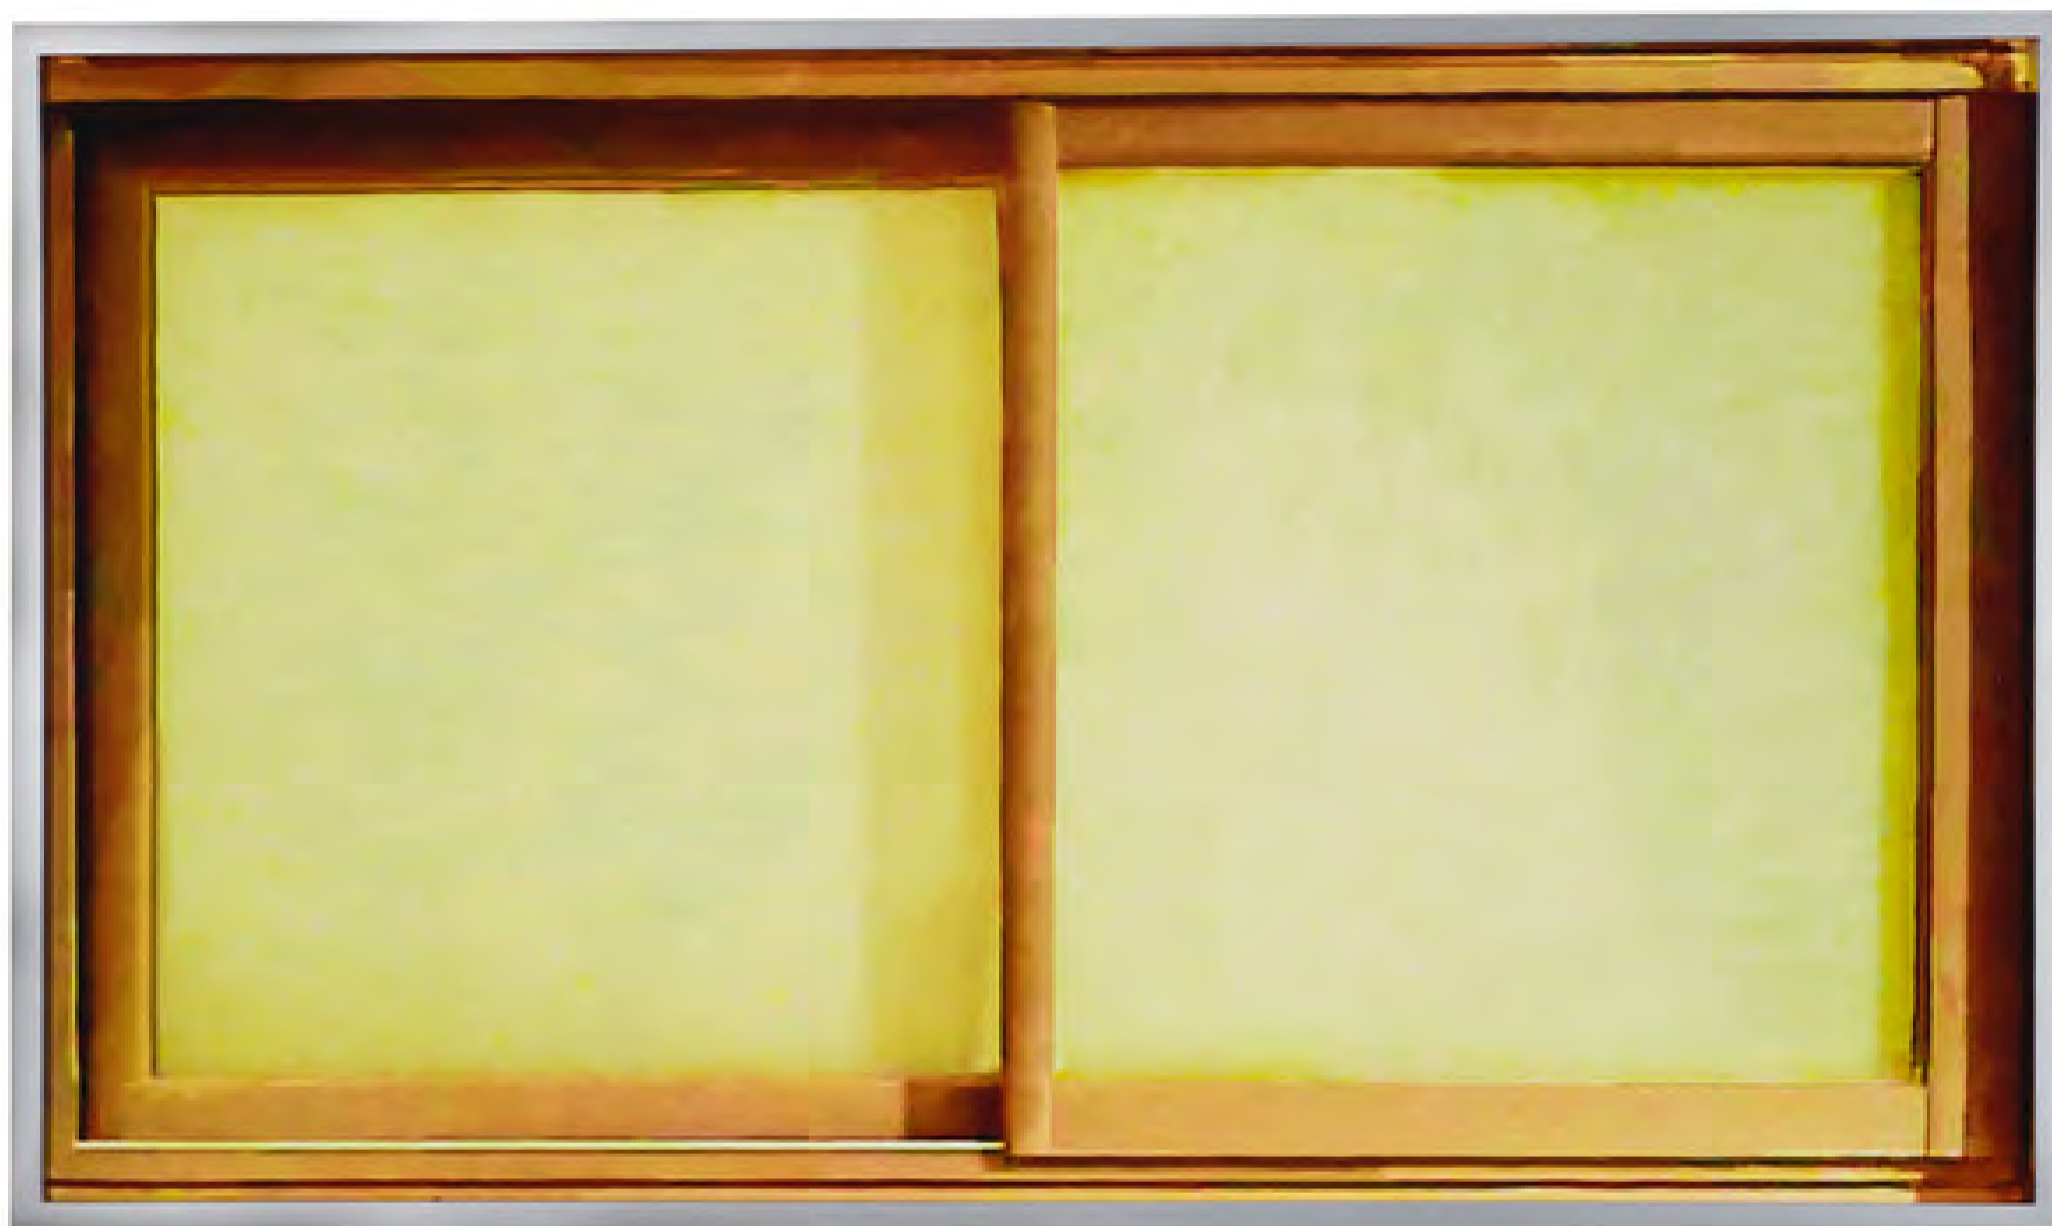

Gwenn Thomas, *Moments of Place IX*, 2013-14, C-Print with aluminum frame, 4 7/8 x 10.5 inches