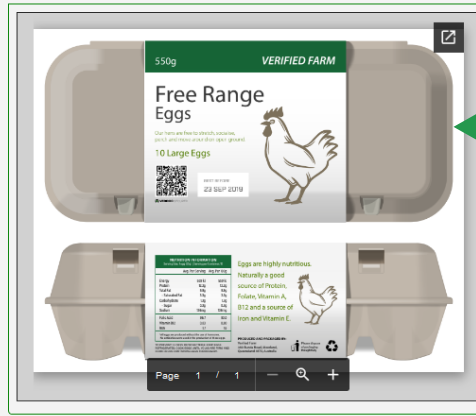

Verified Eggs

 POC Link: <https://veridocglobal.com/Verify/MainNet/bcc7052a-dcee-477f-bb03-0468071ae1ac>

SCAN TO VERIFY

Please compare the document you have scanned to the original document prepared by the issuer below. You may download the original document for your copy, and verify document through blockchain.

[VERIFY ON ETHEREUM BLOCKCHAIN](#)

Document Details

Company Name	Verified Farm
Product	Free Range Eggs
Size	550g 10 Large Eggs
Best Before	23 September 2019
Batch	0000231
Storage	Keep Eggs Refrigerated
Contact Details	Verified Farm, 360 Bunda Road Moorland, Queensland 4670, 1800-000-001
Transaction Id	0x999824ecf17680ab1f640250682729c777ab4895c28fedba2e5cb2c234a9a8fb
Hash	e5594796a4b3ae84246efb93c26e8f76daca476e50accb33548a8d0a6da

Preview screen is used so that a physical comparison can be made.

[DOWNLOAD](#)

Click to download the above PDF and save to your device.

Flow to show the consumer all the steps in the supply chain process.

Click to verify on blockchain.

Click to verify on blockchain.

Best before date showing the consumer when the product should be used by.

Live feed to show the consumer the eggs are from a free-range farm.