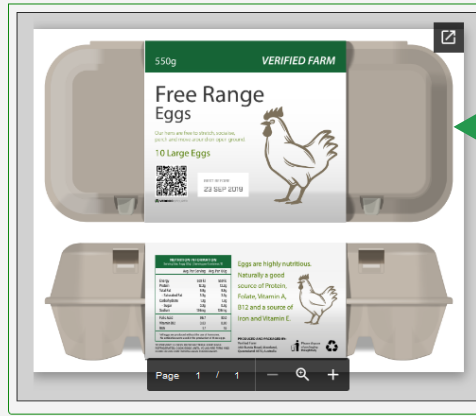

Click to verify on blockchain.

Click to verify on blockchain.

Best before date showing the consumer when the product should be used by.

Live feed to show the consumer the eggs are from a free-range farm.

Events showing the supply chain from farm to delivery.

Verified Eggs

SCAN TO VERIFY

Please compare the document you have scanned to the original document prepared by the issuer below. You may download the original document for your copy, and verify document through blockchain.

[VERIFY ON ETHEREUM BLOCKCHAIN](#)

Document Details

Company Name	Verified Farm
Product	Free Range Eggs
Size	550g 10 Large Eggs
Best Before	23 September 2019
Batch	0000231
Storage	Keep Eggs Refrigerated
Contact Details	Verified Farm, 360 Bunda Road Moorland, Queensland 4670, 1800-000-001
Transaction Id	0x999824ecf17680ab1f640250682729c777ab4895c28fedba2e5cb2c234a9a8fb
Hash	e5594796a4b3ed84246efb93c26e8f76dacad476e50accb23548a8d0a6da

Preview screen is used so that a physical comparison can be made.

[DOWNLOAD](#)

Click to download the above PDF and save to your device.

Flow to show the consumer all the steps in the supply chain process.