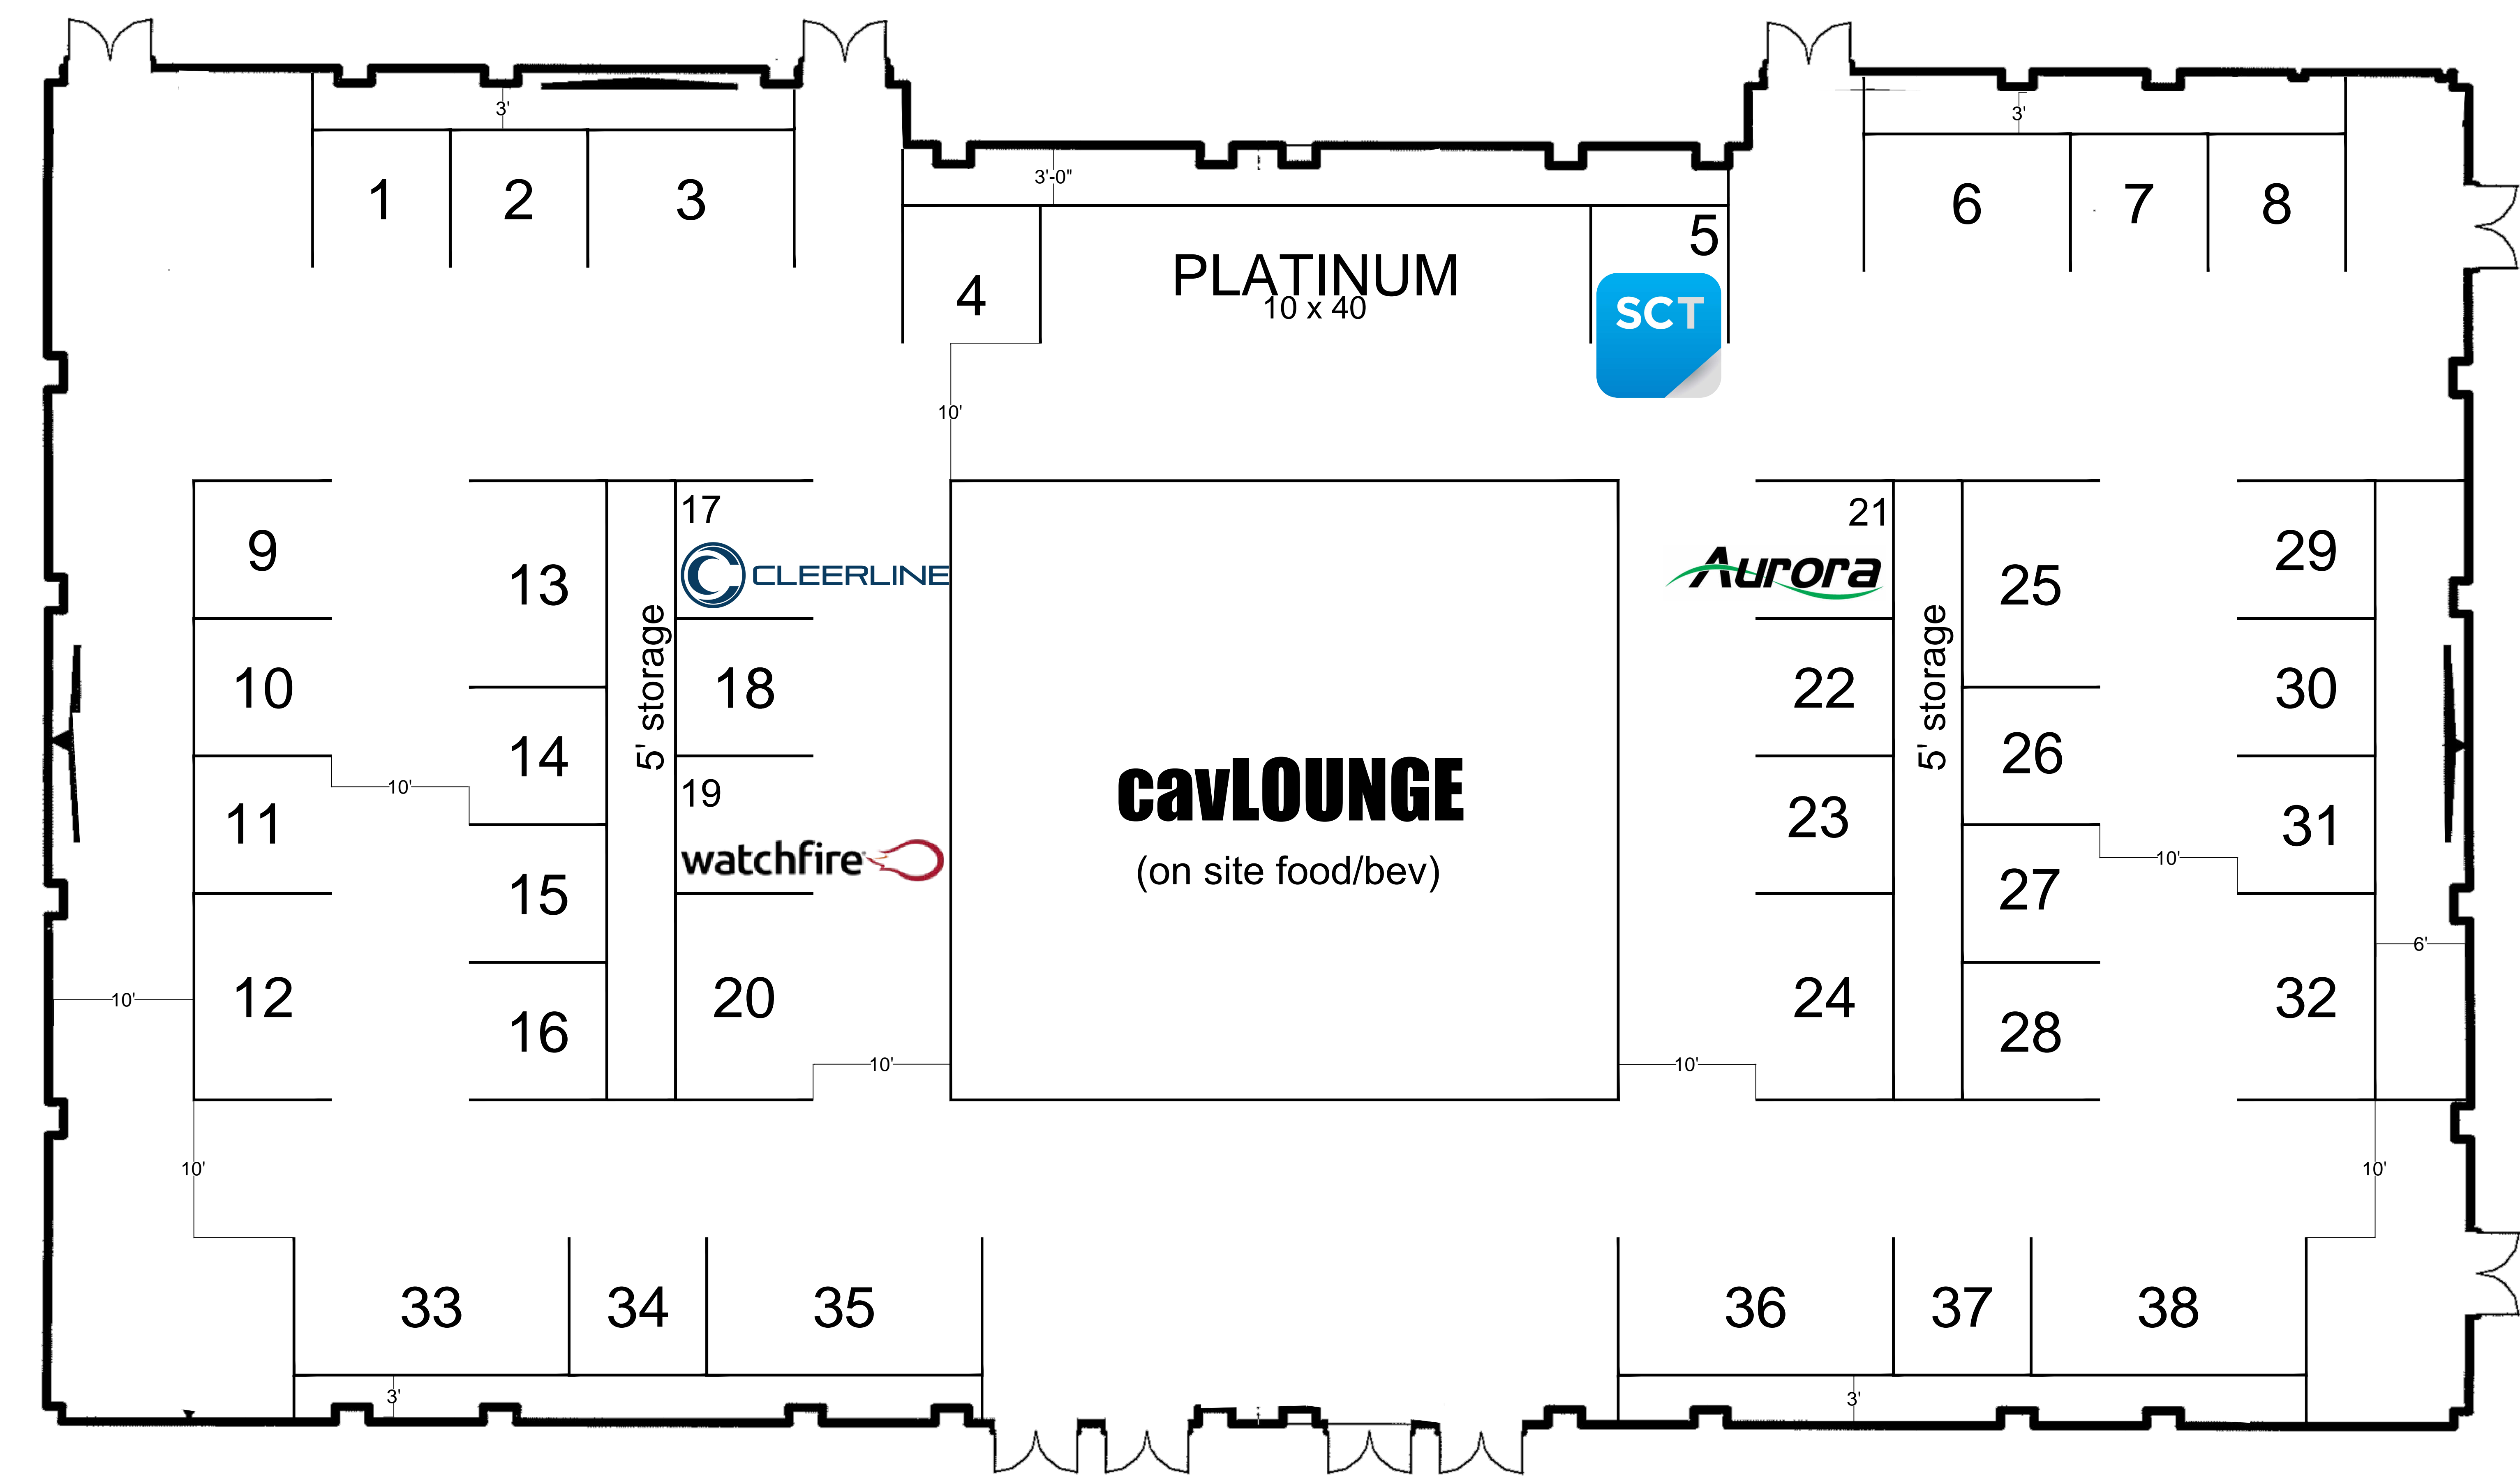

Mardi Gras

ISSUED/REVISED

NO.	DESCRIPTION	DATE: