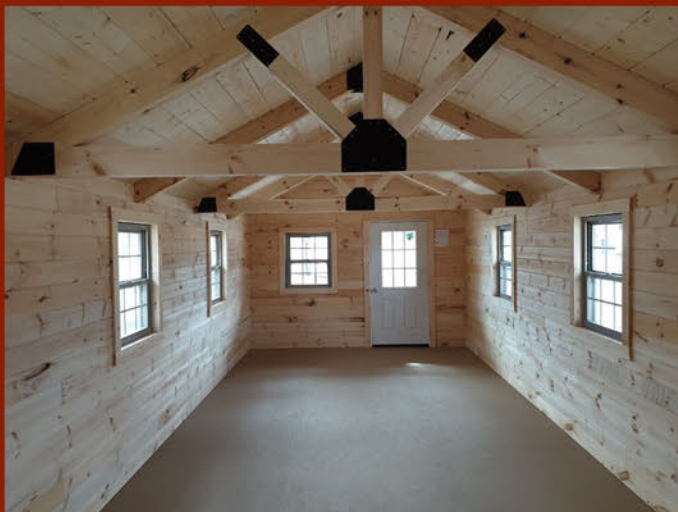

LOG CABIN OPTIONS & PRICING

LOG CABIN PRICES		AVAILABLE OPTIONS	PRICE	LOG CABIN COTTAGE 6' PORCH OPTION	
Size	Price	PRE-HUNG 11-LITE DOOR or SOLID DOOR	$280	Size	Price
10x20	$10,500	30" X 36" INSULATED WINDOW	$200	10x20	$12,400
12x14	$11,000	PRE-HUNG FRENCH DOORS	$875	12x14	$12,330
12x16	$11,500	9'x7' GARAGE DOOR	$575	12x16	$13,020
12x20	$13,800	*Shown with additional options		12x20	$15,700
12x24	$15,840		12x24	$18,120	
12x28	$18,480		12x28	$21,140	
12x32	$21,250		12x32	$24,290	
14x20	$15,033		14x20	$16,933	
14x24	$18,125		14x24	$20,405	
14x28	$20,925		14x28	$23,585	
14x32	$23,890		14x32	$26,930	
14x36	$26,838		14x36	$30,258	
14x40	$29,820		14x40	$33,620	
14x48	$35,784		14x48	$40,344