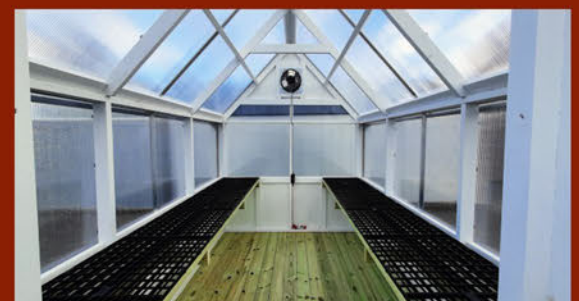

LP CHICKEN COOPS

Size	Price
6x8	\$2,825
8x12	\$3,475
COMBO COOP	\$4,395

GREENHOUSES

Size	Price
8x12	\$4,350
10x18	\$5,925
12x16	\$6,150
12x20	\$7,150
12x24	\$8,250

LP HOBBY HOUSES

Size	Price
8x8	\$3,650
8x12	\$4,550
8x16	\$5,450
10x16	\$6,080
12x16	\$6,912
12x20	\$8,160
12x24	\$9,350